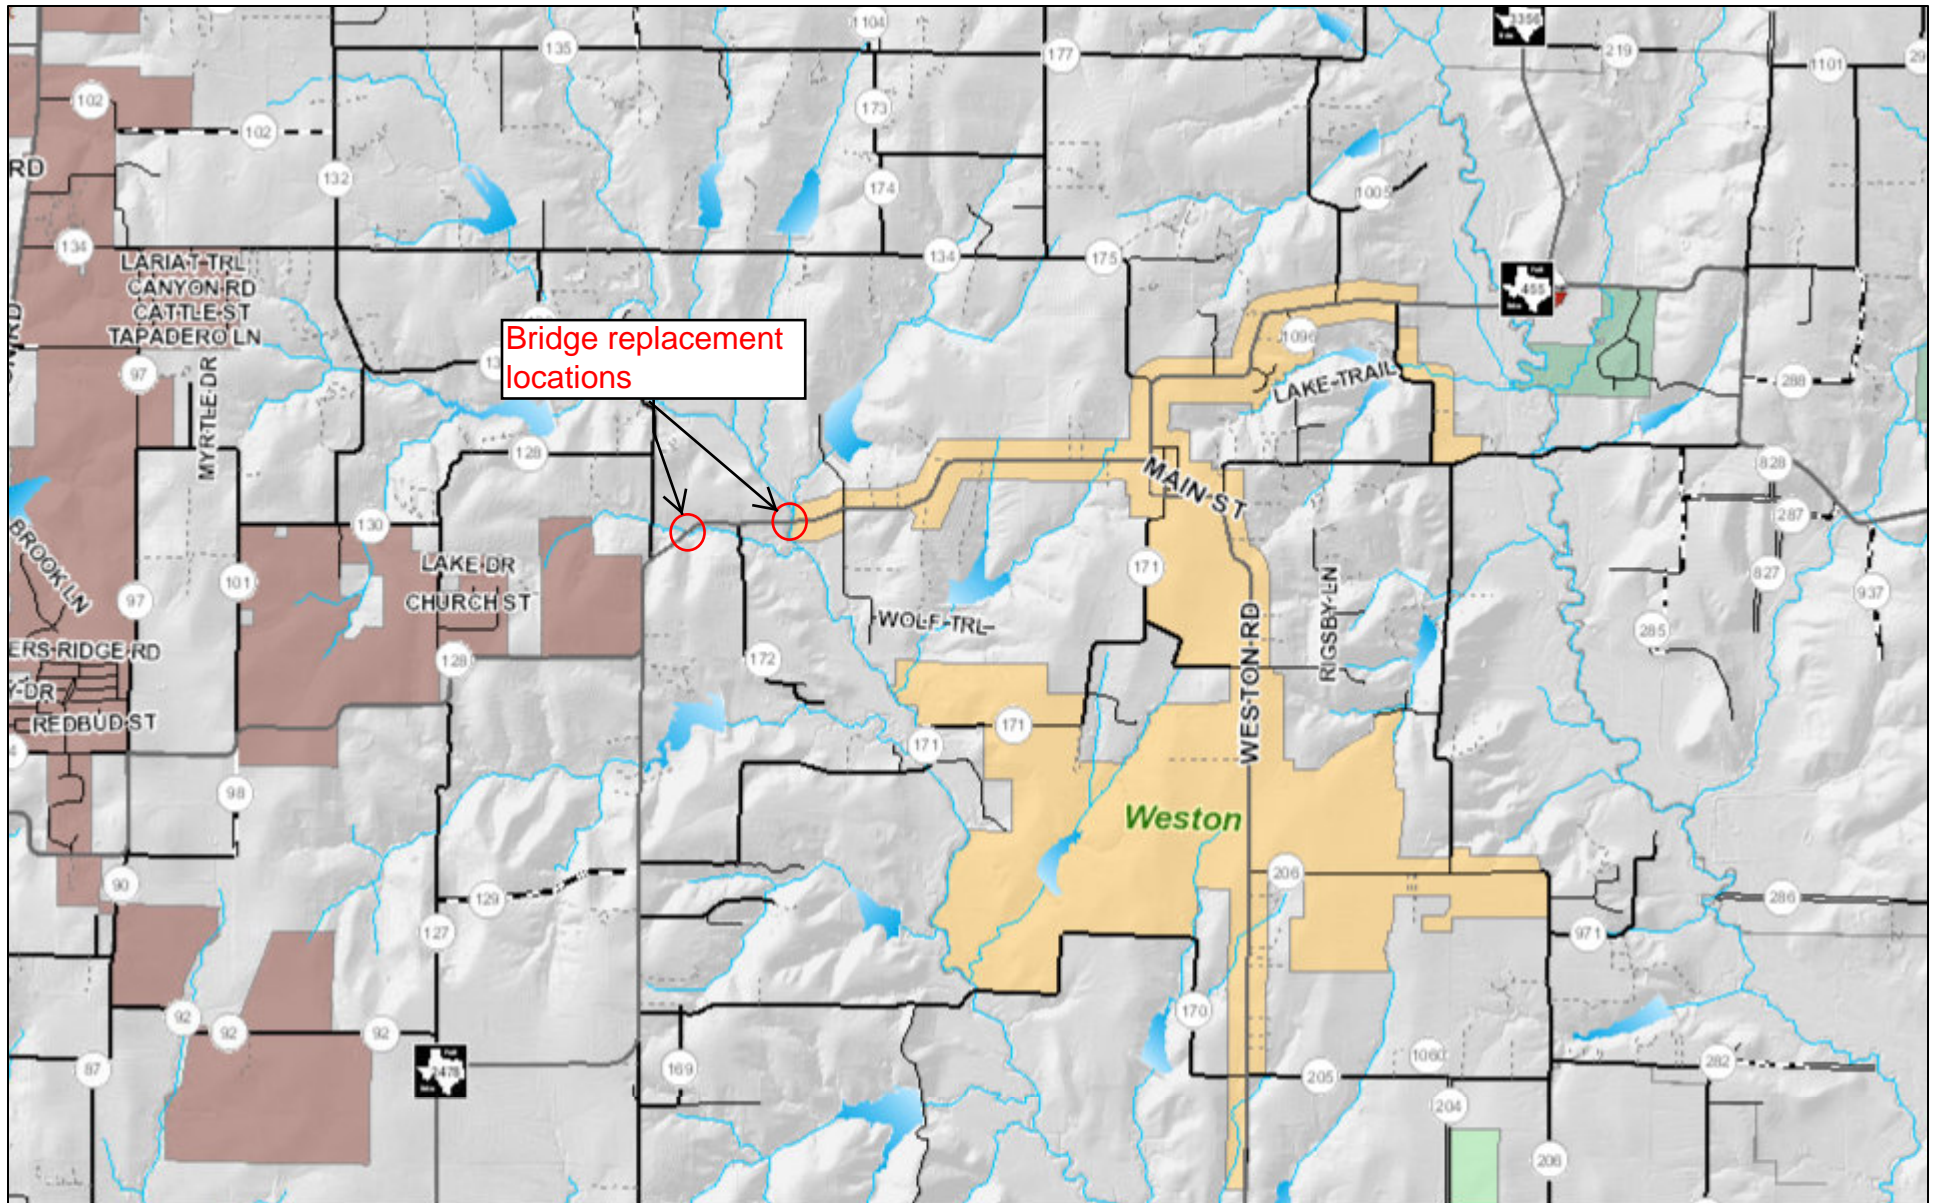

# FM 455 at Bilderback Crk and Honey Crk

September 16, 2016

1:72,224

Sources: Esri, HERE, DeLorme, Intermap, increment P Corp., GEBCO, USGS, FAO, NPS, NRCAN, GeoBase, IGN, Kadaster NL, Ordnance Survey,