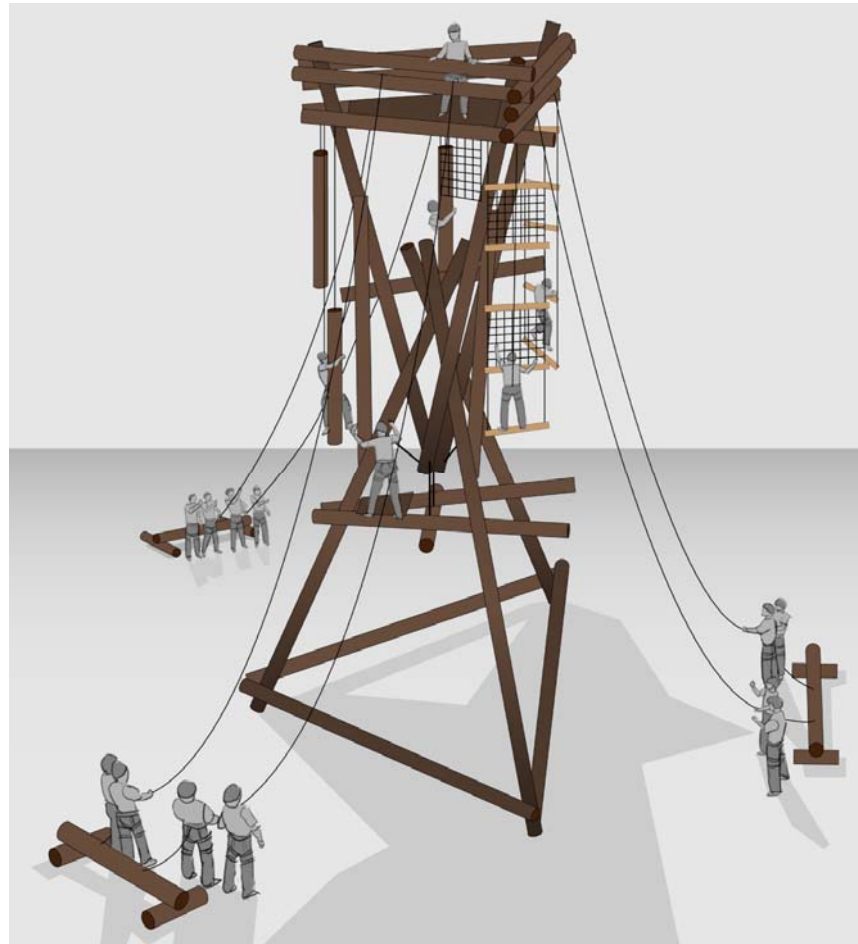

“He came home and felt empowered that he could do anything he wanted to... independently and confidently” Parent

Collin County

ADVENTURE

CAMP

The Speedway Children's Charities Alpine Tower

The What

- The Alpine Tower is a stand alone activity that allows up to 8 participants to be involved at a time.
- The different routes up the structure are varying in difficulty.
- The contractor is working with YMCA staff to create a new design that incorporates shade.
- There will be a “lift assist” route so that children with limited abilities will be able to reach the top.
- The area around the tower will be wheelchair accessible and have benches with shade.

The Why

- We are currently working with several special need groups.
 - Camp iHope
 - Kamp Kaleidoscope
 - Camp Brave Heart
 - The Shelton School
- The current challenge by choice activities are not accessible to all.
- Shade structures will help protect children with sun sensitivity concerns.
- The location and visibility of the tower will make it the center piece of our programs.