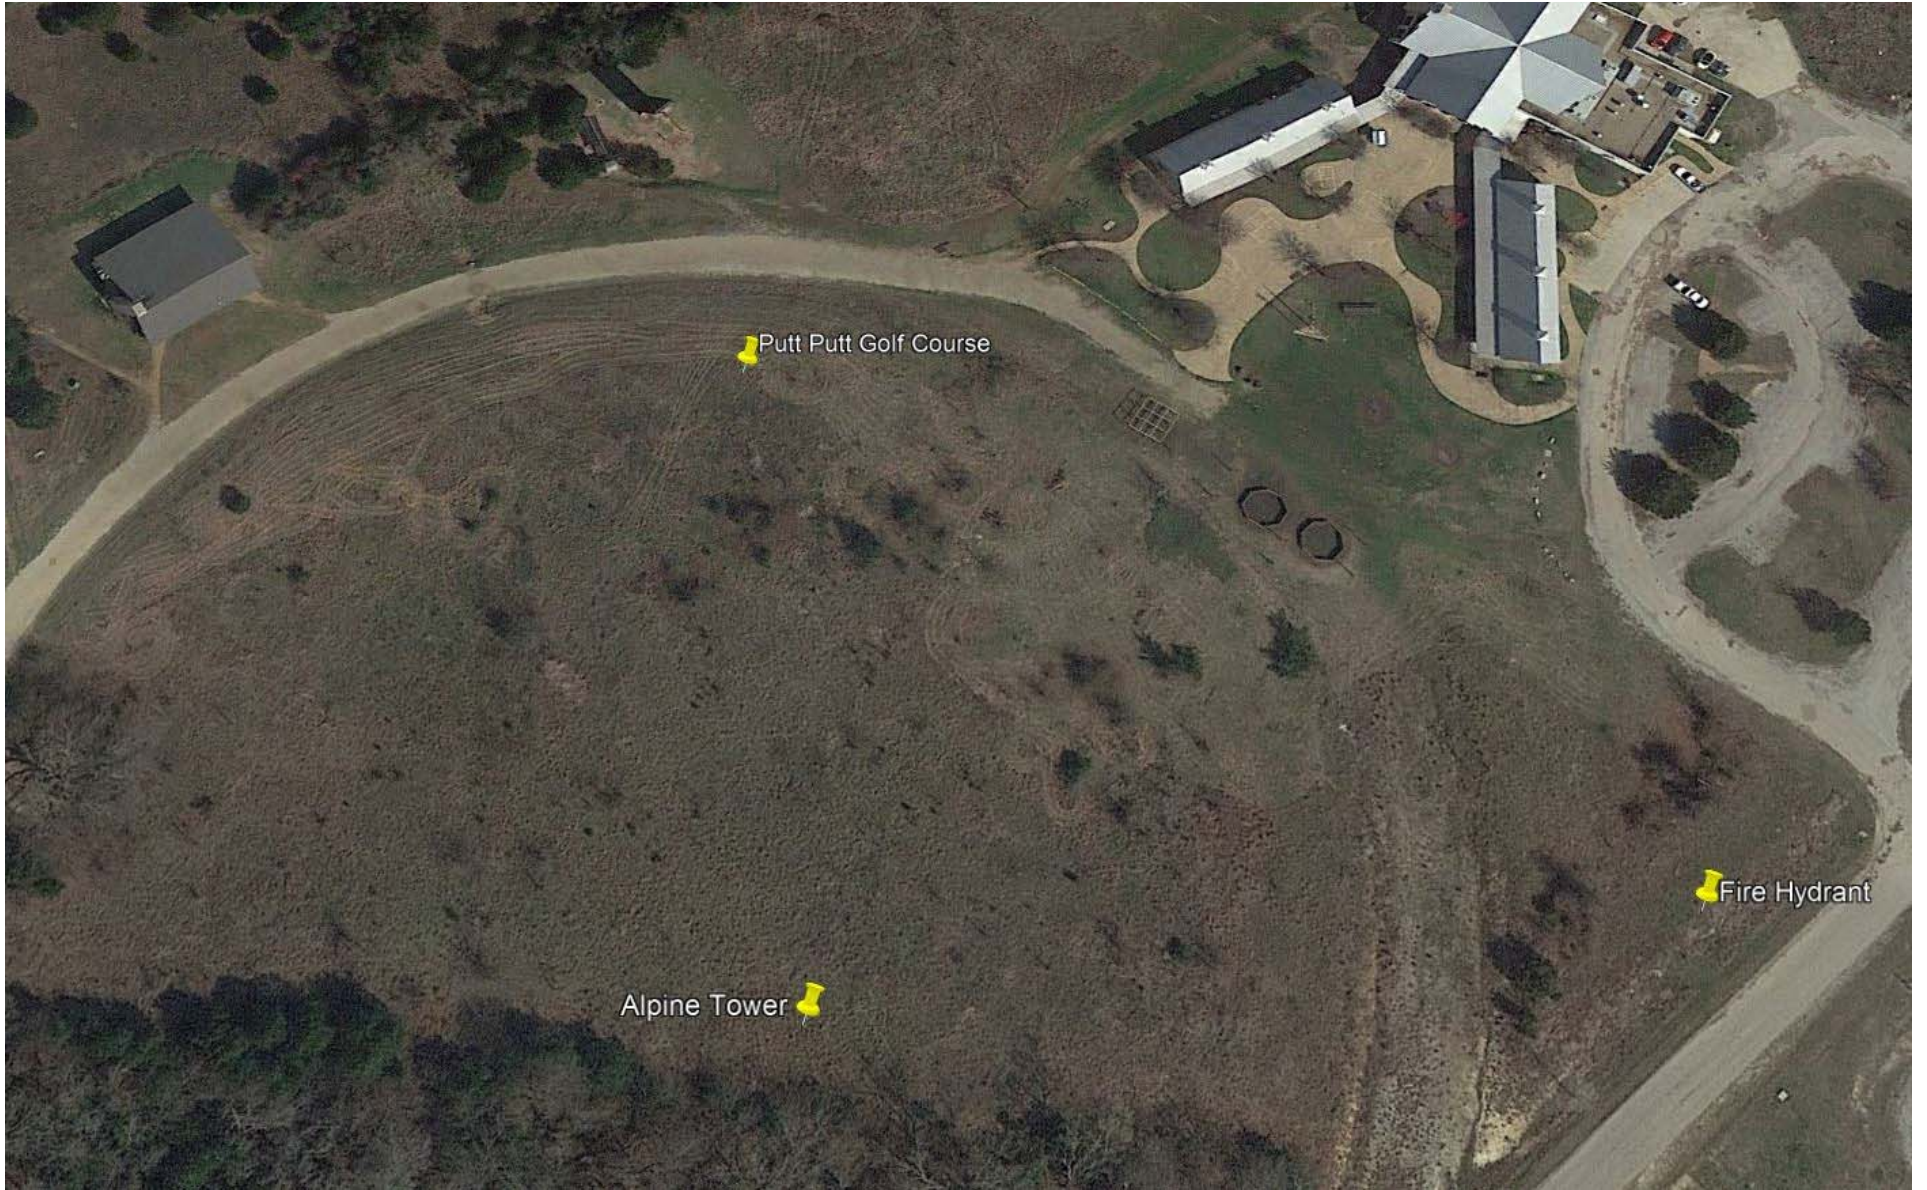

Putt Putt Golf Course

Alpine Tower

Fire Hydrant