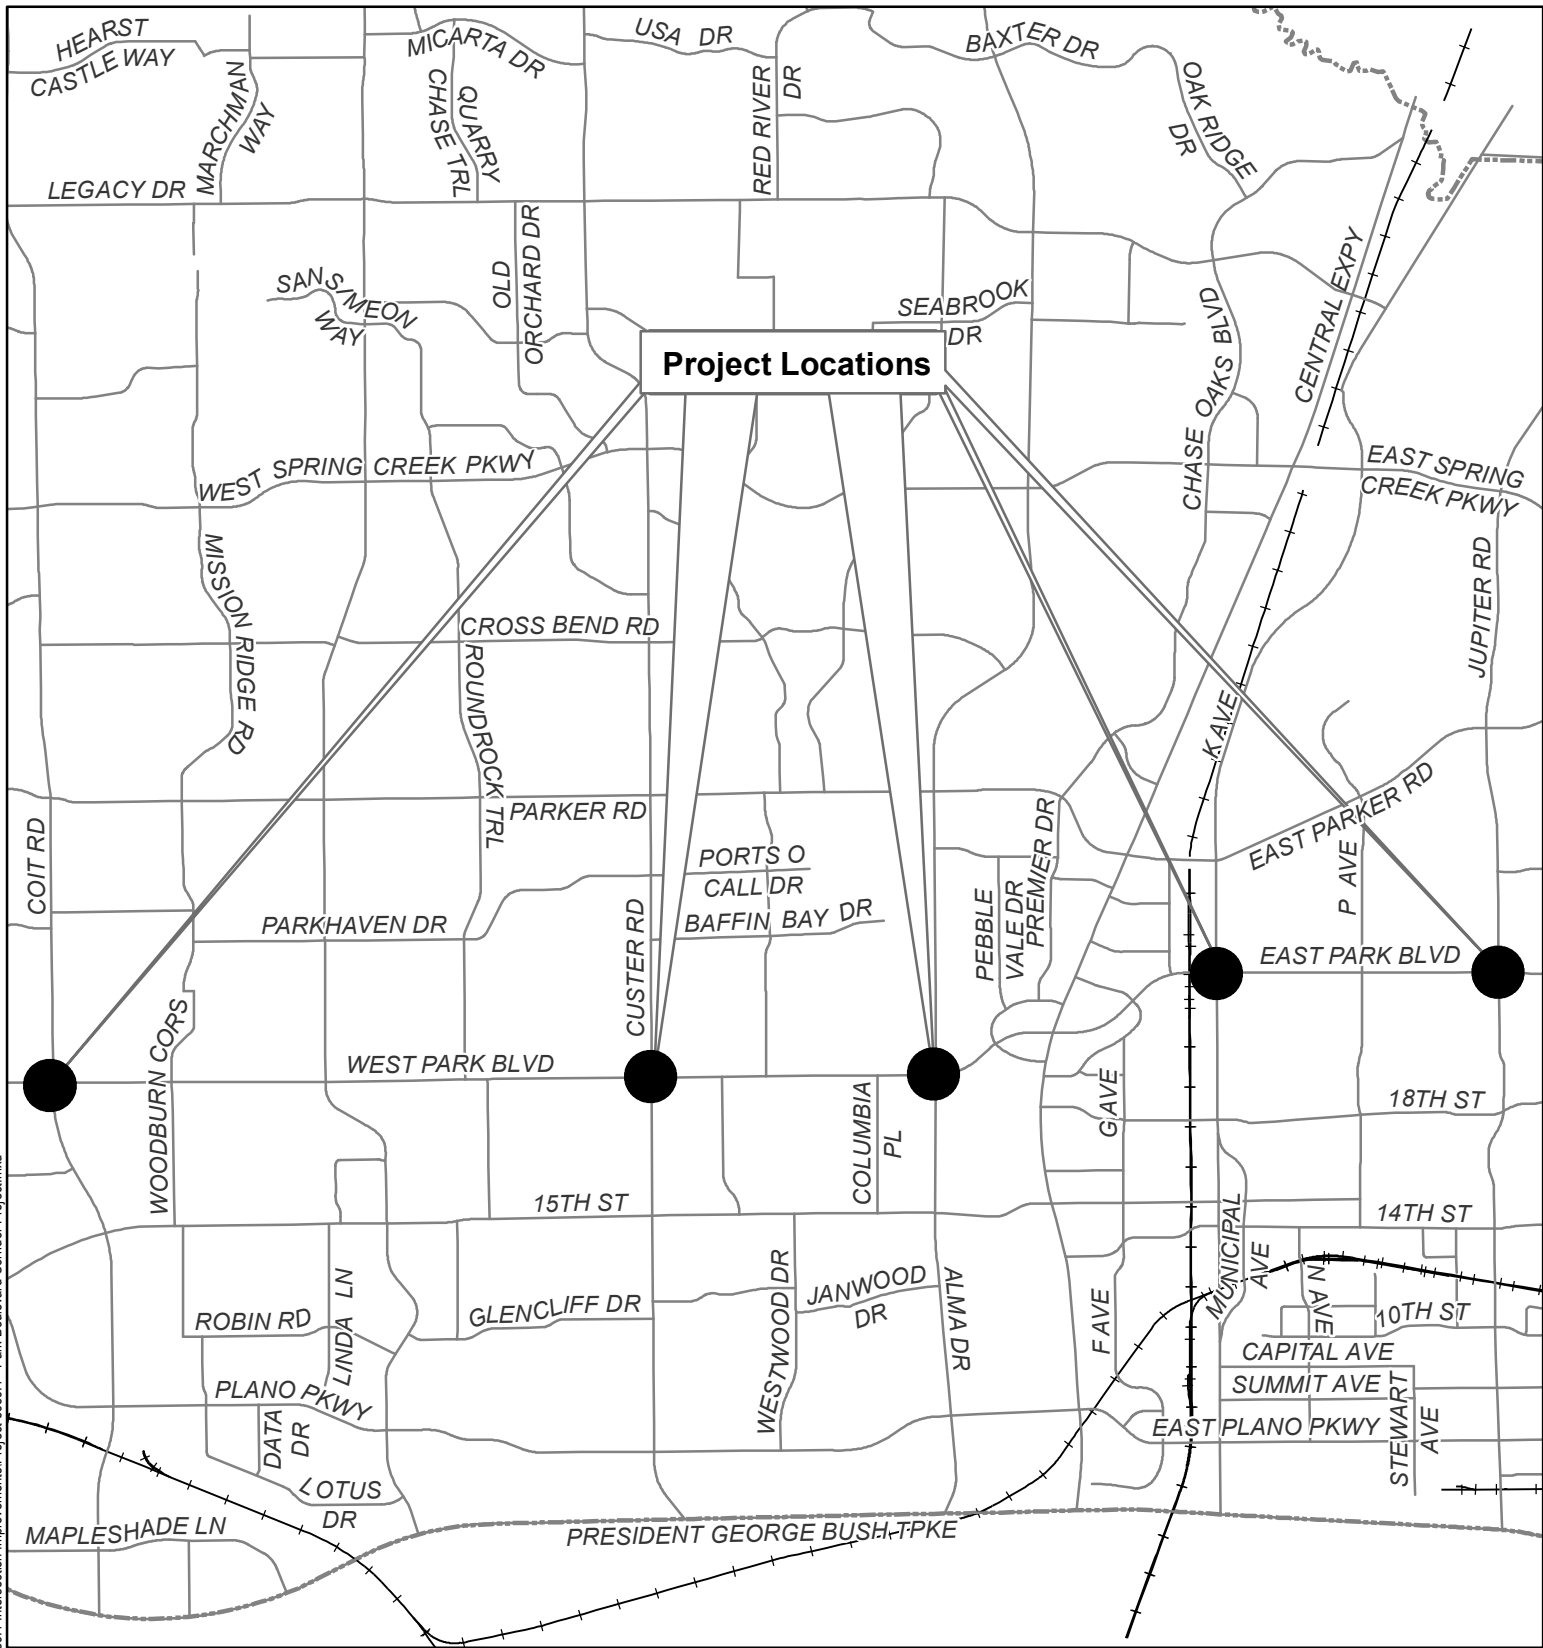

\\buie01\Projects\Engineering\Locator_Maps\2017\11-10 Project 5989.1 - Park Boulevard Corridor Project.mxd

Project Locations

Park Boulevard Corridor Project

Project No. 5989.1

City of Plano GIS Division
November 2017