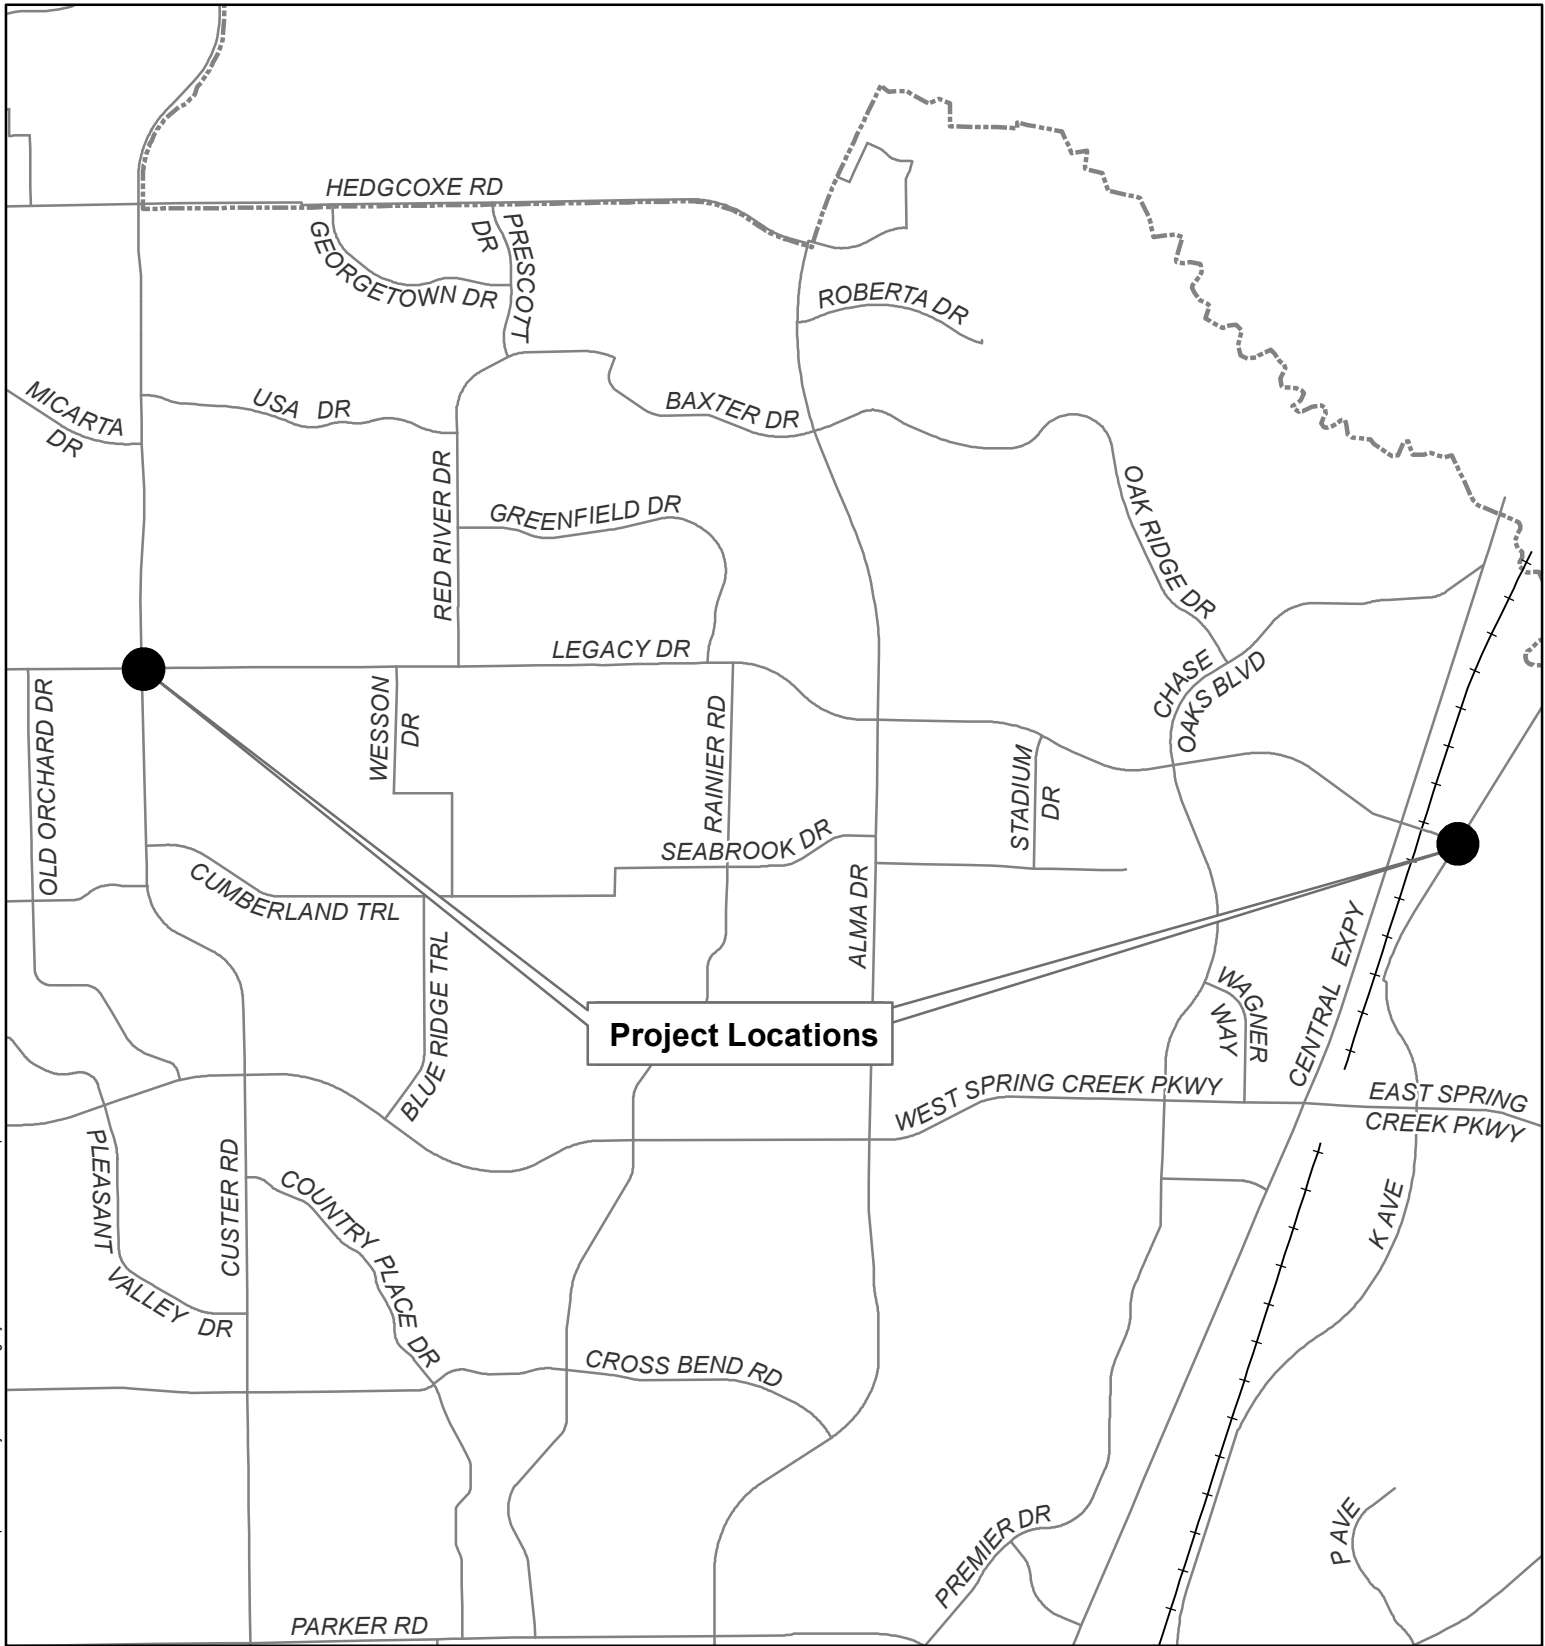

L:\blue D\Projects\Engineering\Locator Maps\2017\11-10 Project 6069.1 Intersection Improvements\Project 6069.1 - Legacy Drive Corridor Intersections Improvements.mxd

City of Plano GIS Division
November 2017

Legacy Drive Corridor Intersections Improvements

Project No. 6069.1