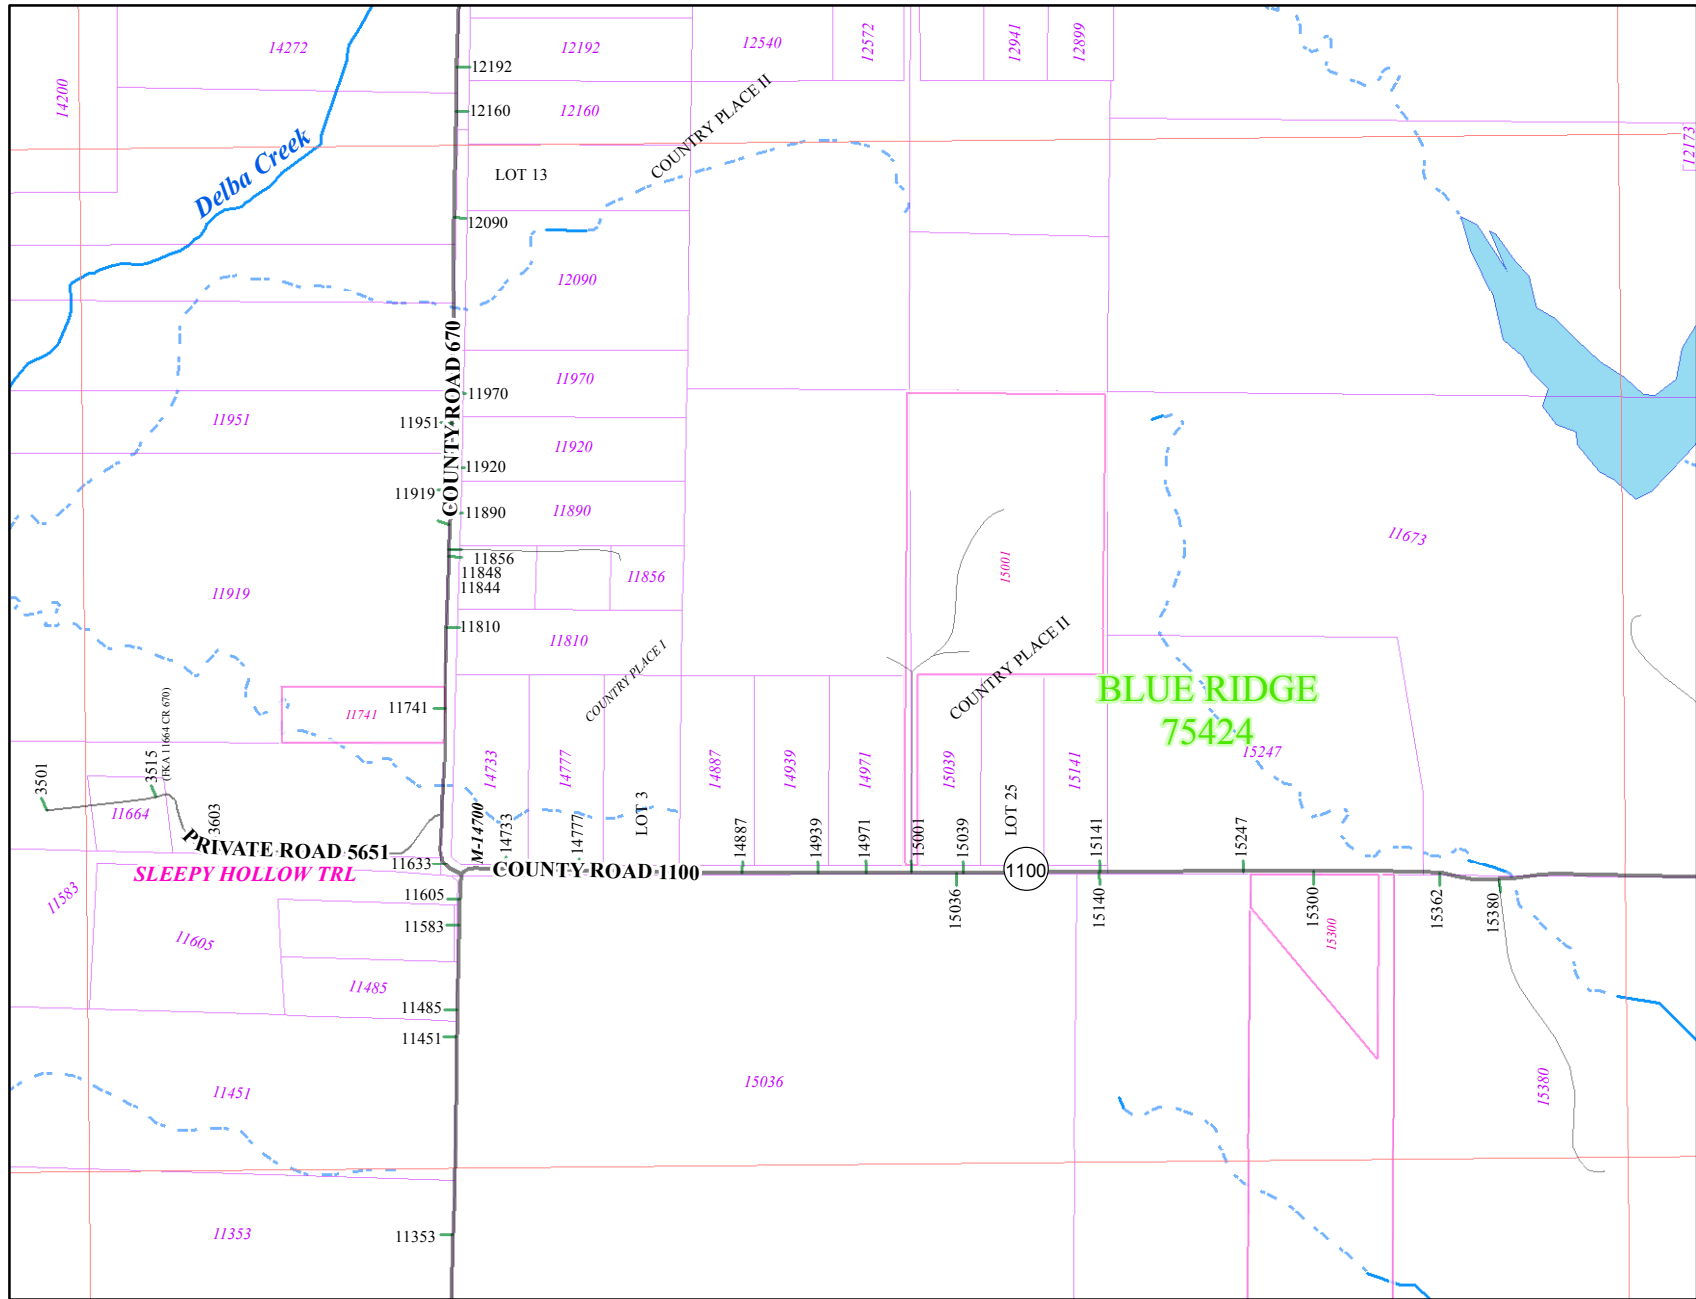

Legend

- Map Boundary
- Asphalt/Concrete
- Rock
- Dirt
- Private/Urban
- County Line
- Rail
- CCAD Parcel
- Zip Code
- City ETJ
- UMBs
- Rural MSAG
- Fire Hydrant

IT/GIS

Road Shields

- Interstate
- US Hwy
- State Hwy
- Business/Spur
- Farm to Market
- County Road

17P3	17P2	17Q3
16P4	16P1	16Q4
16P3	16P2	16Q3

This map is a graphic representation of Collin County and should only be used for illustrative purposes. In no way should this map be used to settle any boundary dispute or locational conflict.

Collin County Road Atlas

16P1

August 28, 2018