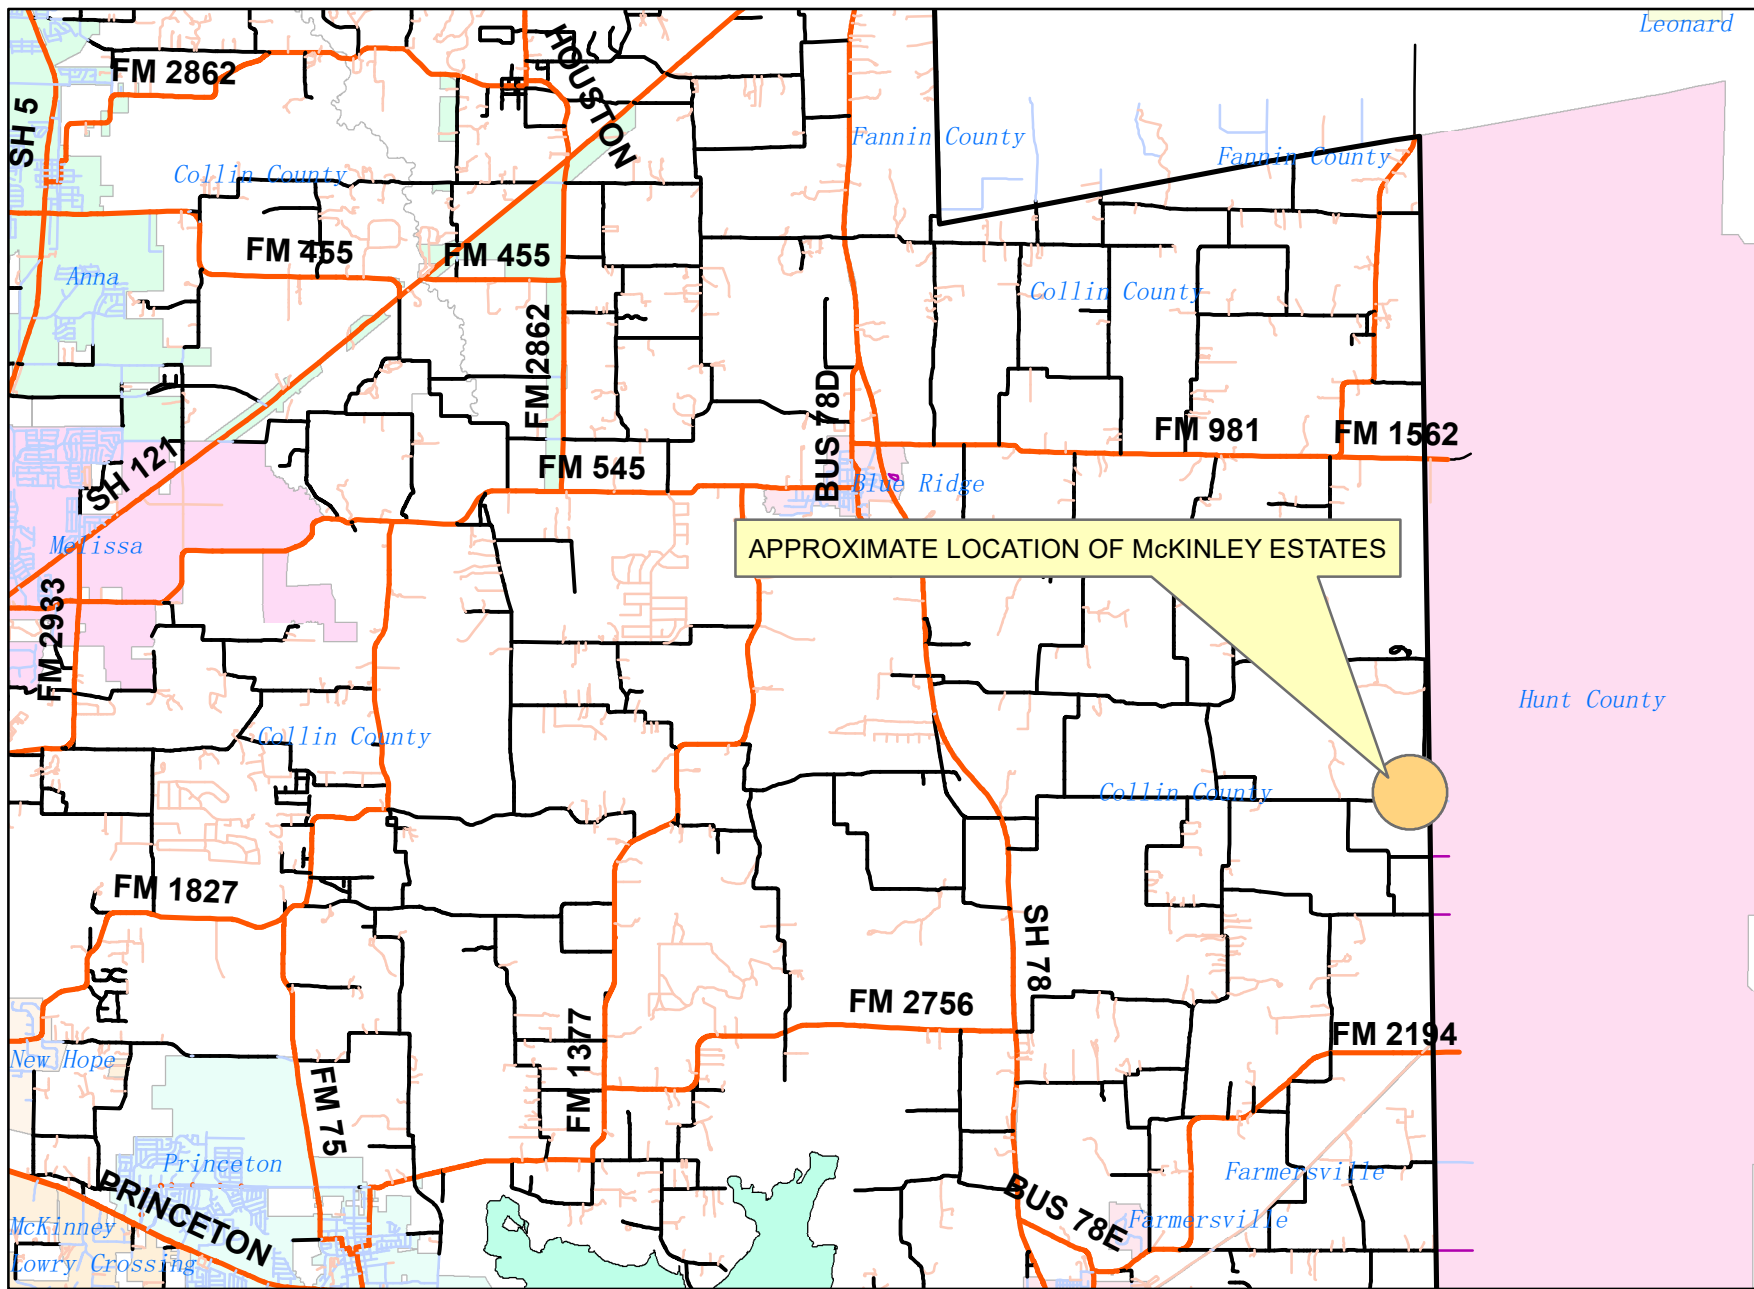

# McKINLEY ESTATES REPLAT OF LOT 9A & 9B

**McKINLEY ESTATES IS LOCATED ON CR 618  
APPROXIMATELY 6.75 MILES NORTHEAST OF FARMERSVILLE**