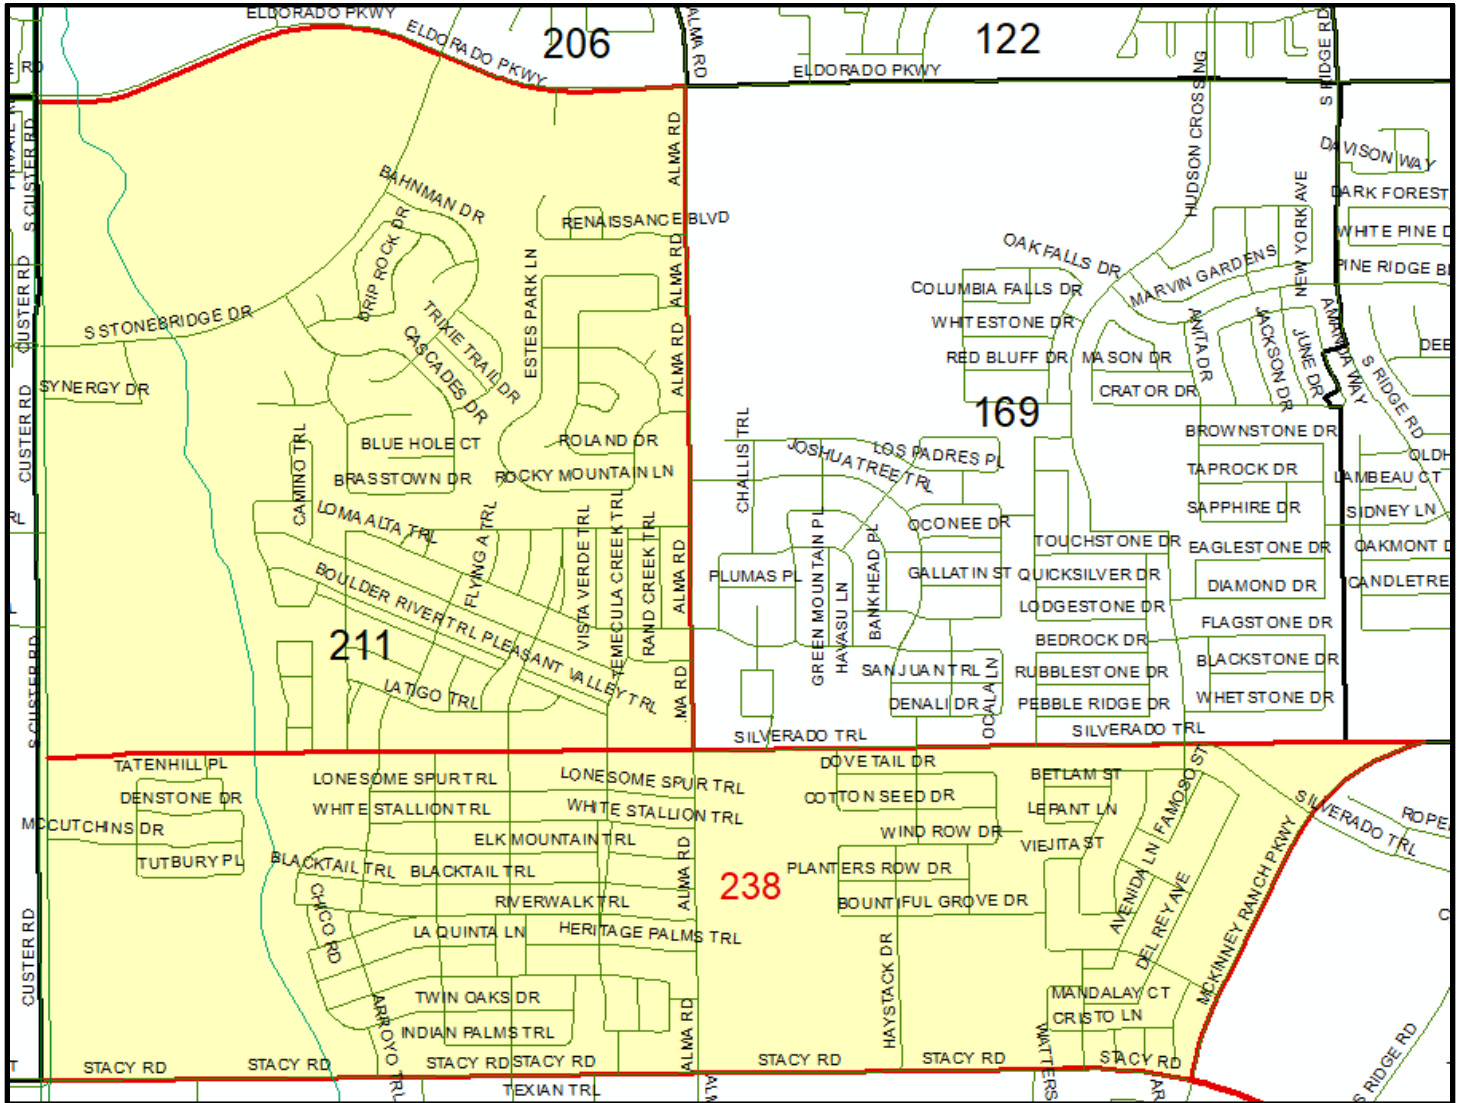

Current Precinct 211

Commissioner District 3 – Darrell Hale
McKinney, City District 2
Frisco ISD
McKinney ISD District 4

Proposed Precinct 238

Commissioner District 3 – Darrell Hale
McKinney, City District 2
Frisco ISD

Split from west to east along Silverado Trl. From Custer Rd. to Alma Rd., through to McKinney Ranch Pkwy.