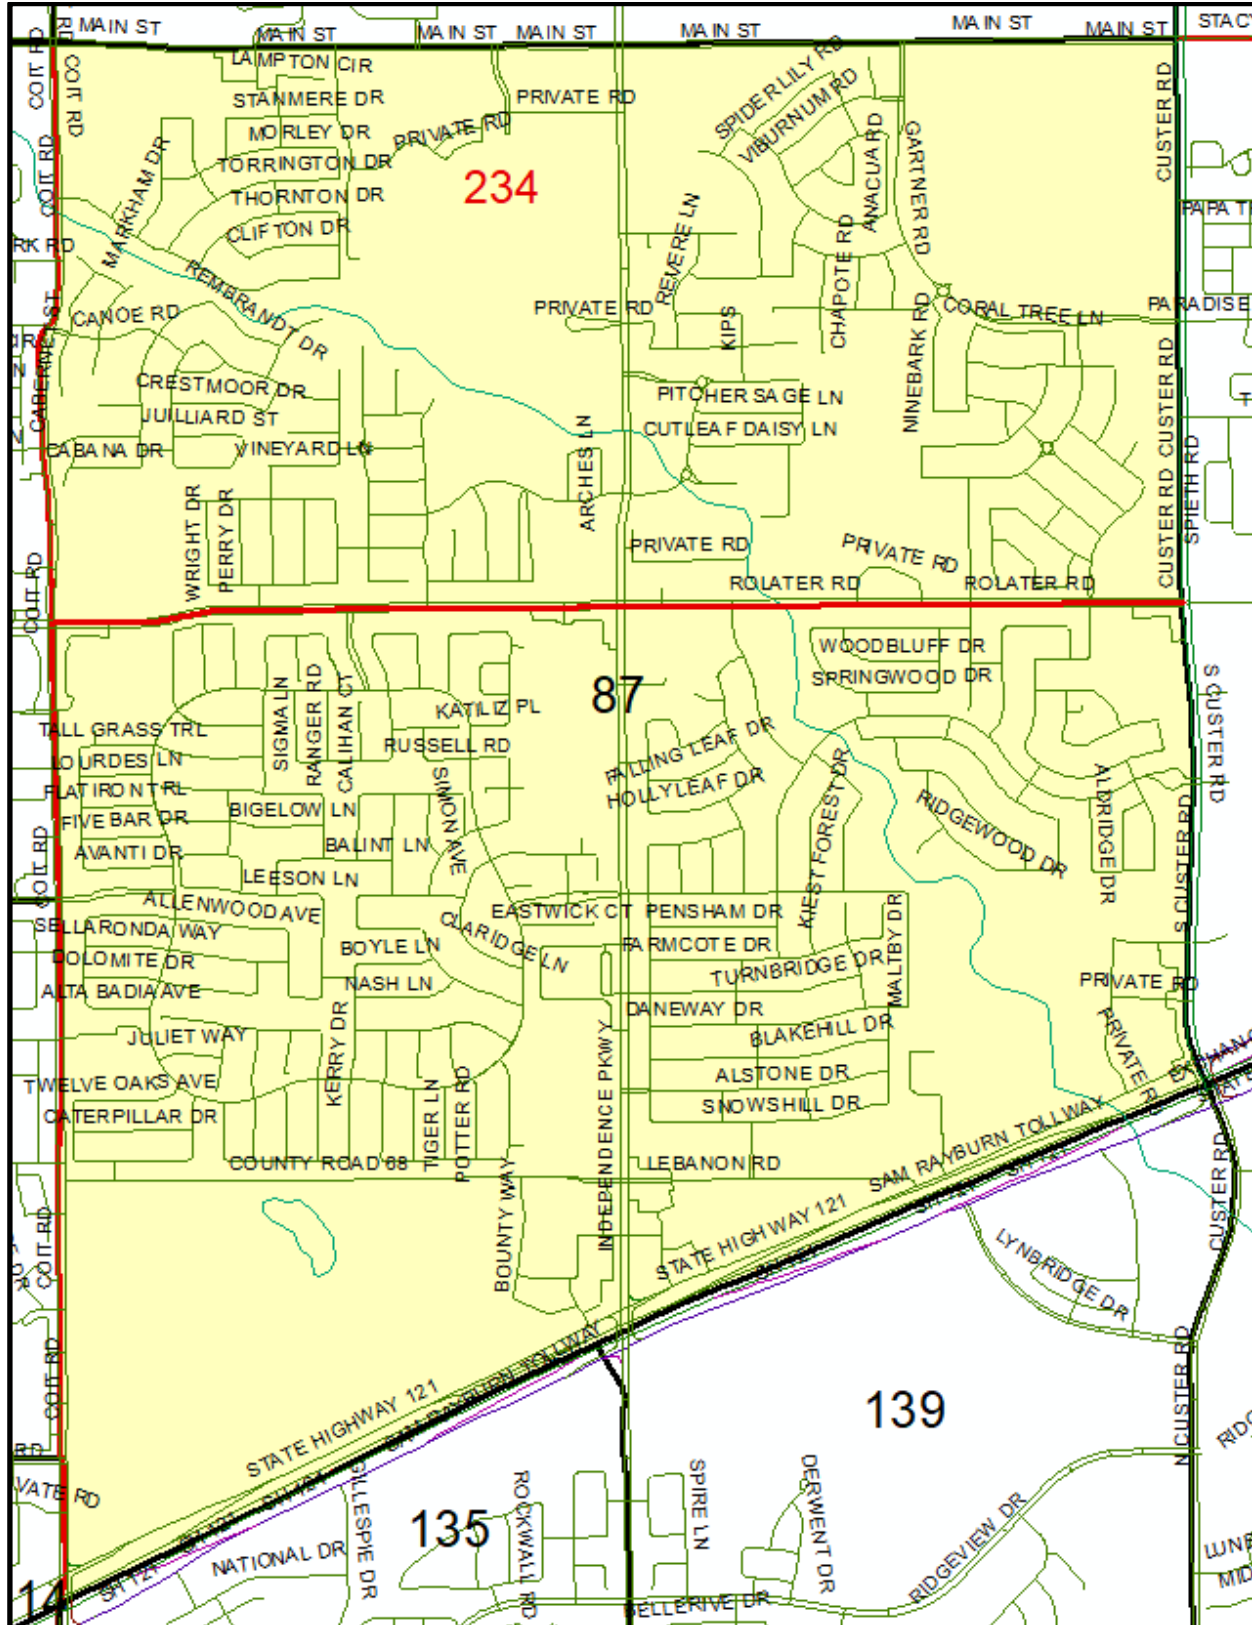

Current Precinct 87

Commissioner District 1 – Susan Fletcher
Frisco, City
Frisco ISD

Proposed Precinct 234

Commissioner District 1 – Susan Fletcher
Frisco, City
Frisco ISD

Split from west to east along Rolater Rd. from Coit Rd to S. Custer Rd.