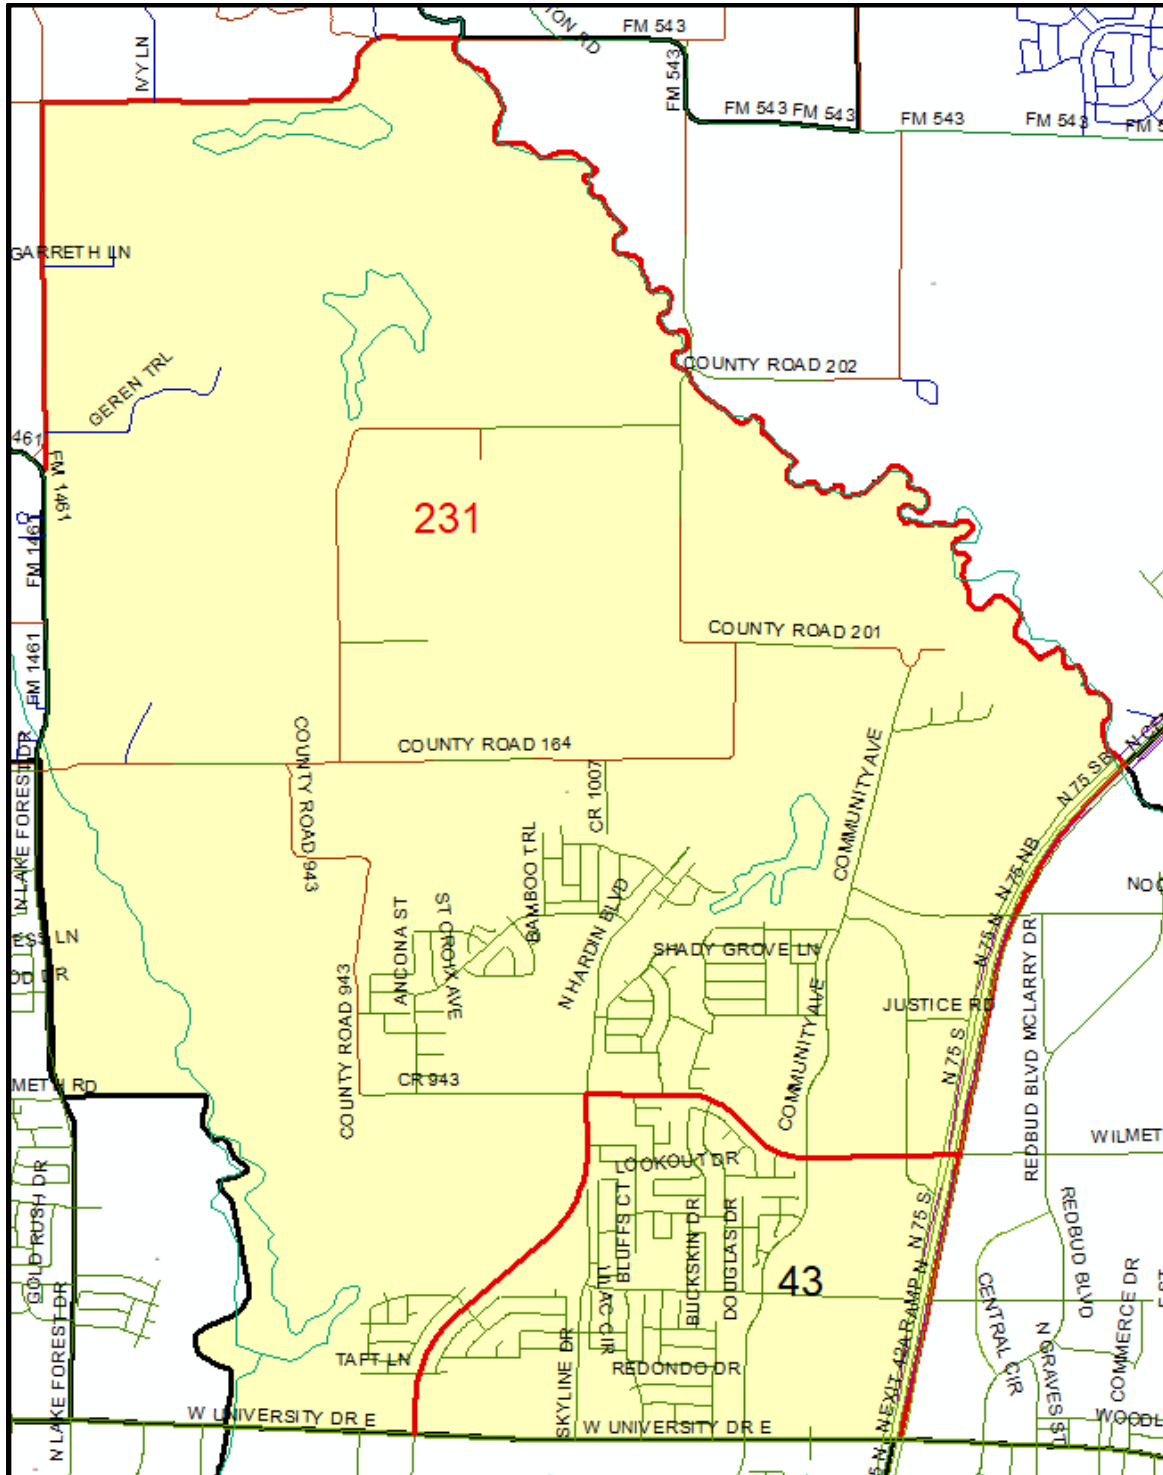

Current Precinct 43

Commissioner District 3 – Darrell Hale
McKinney, City District 1
Unincorporated
McKinney ISD District 2
McKinney ISD District 3

Proposed Precinct 231

Commissioner District 3 – Darrell Hale
McKinney, City District 1
Unincorporated
McKinney ISD District 2
McKinney ISD District 3

Split south to north along Hardin, then west to east along Wilmeth.