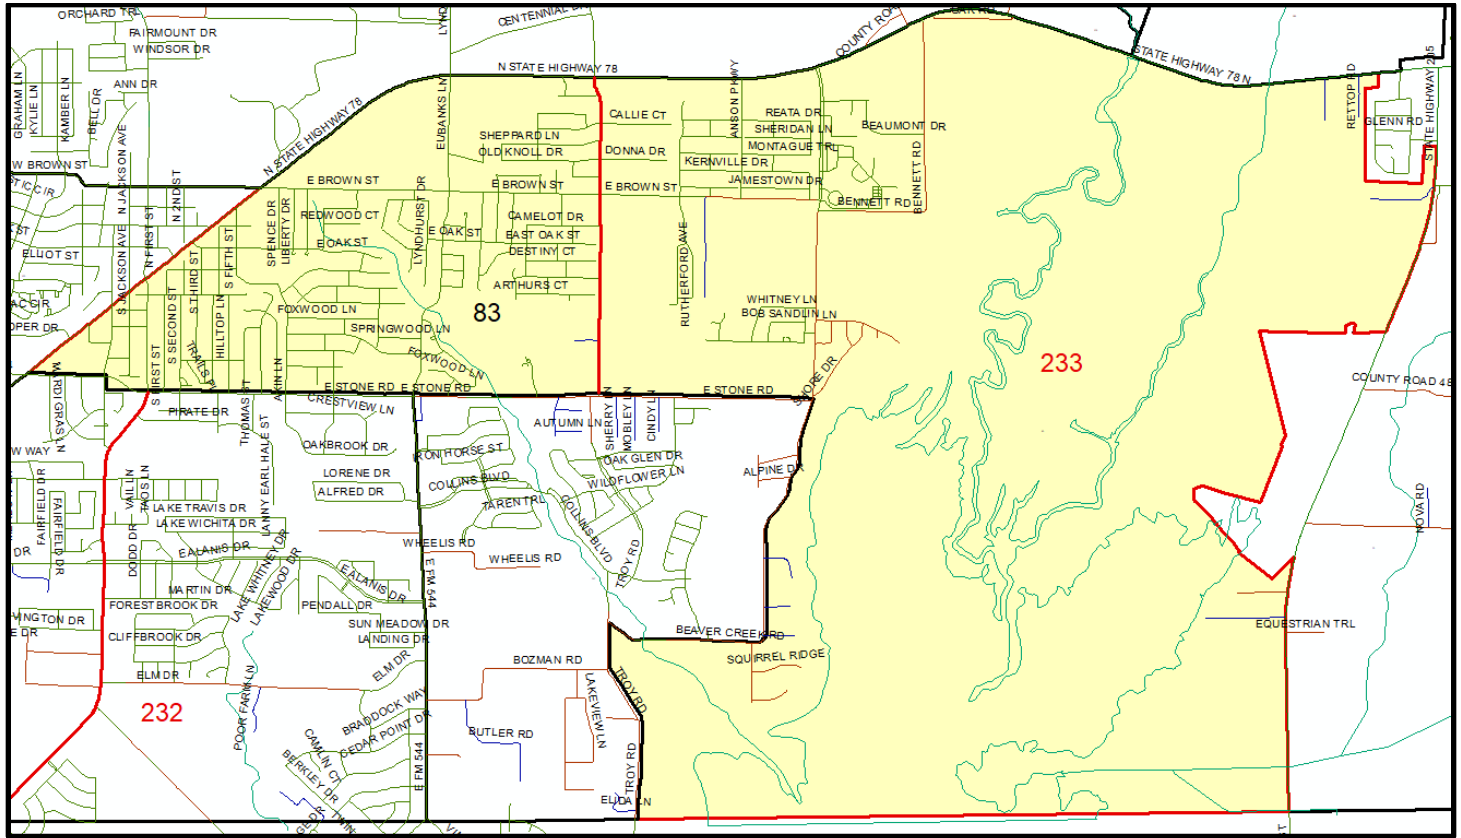

Current Precinct 83

Commissioner District 2 – Cheryl Williams
Wylie, City
Unincorporated
Community ISD
Wylie ISD
Split north to south along Kreymer Ln.

Proposed Precinct 233

Commissioner District 2 – Cheryl Williams
Wylie, City
Unincorporated
Community ISD
Wylie ISD