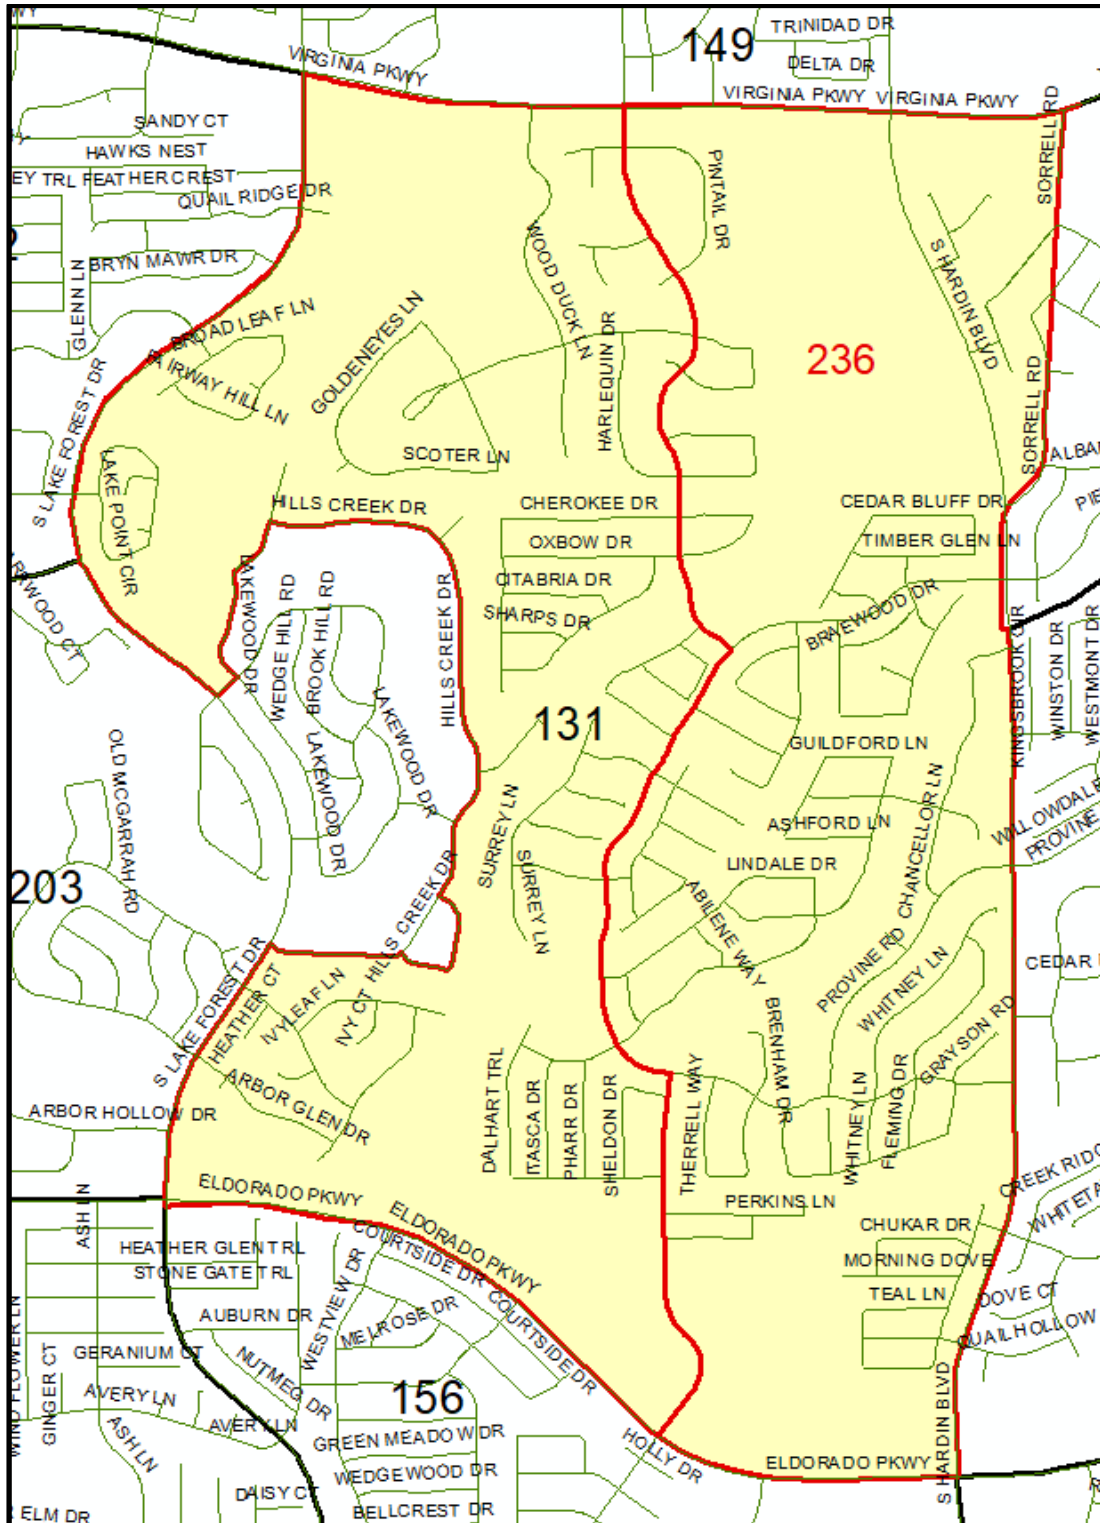

Current Precinct 131

Commissioner District 1 – Susan Fletcher
McKinney, City District 3
McKinney ISD District 2

Proposed Precinct 236

Commissioner District 1 – Susan Fletcher
McKinney, City District 3
McKinney ISD District 2

Split from north to south along S. Mallard Lakes Dr to Winding Brook Dr., south Maverick Trail, north to northeast to Orchid Dr., then south to Eldorado Pkwy.