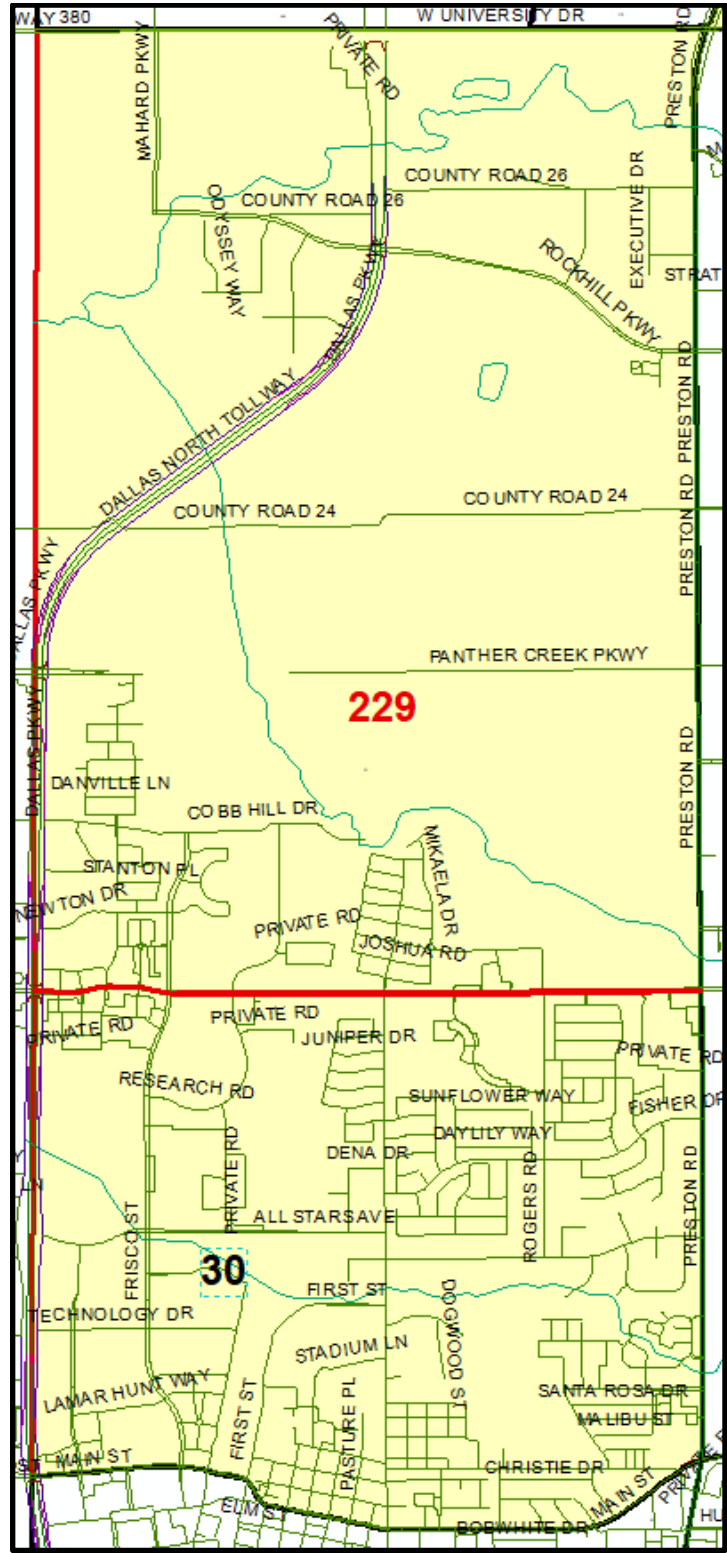

Split West to East along Monte Carlo Blvd, then west to south east along the Princeton ISD/McKinney ISD boundary line to E. US 380.

Proposed Precinct 228

Commissioner District 3 – Darrell Hale

Princeton City

Unincorporated

Princeton ISD

Current Precinct 30

Commissioner District 1 – Susan Fletcher
Frisco, City
Unincorporated
Frisco ISD
Prosper ISD

Proposed Precinct 229

Commissioner District 1 – Susan Fletcher
Frisco, City
Unincorporated
Frisco ISD
Prosper ISD

Split west to east along Eldorado Pkwy.

Current Precinct 38

Commissioner District 3 – Darrell Hale
McKinney, City District 2
Allen ISD
Frisco ISD

Proposed Precinct 230

Commissioner District 3 – Darrell Hale
McKinney, City District 2
Allen ISD
Frisco ISD