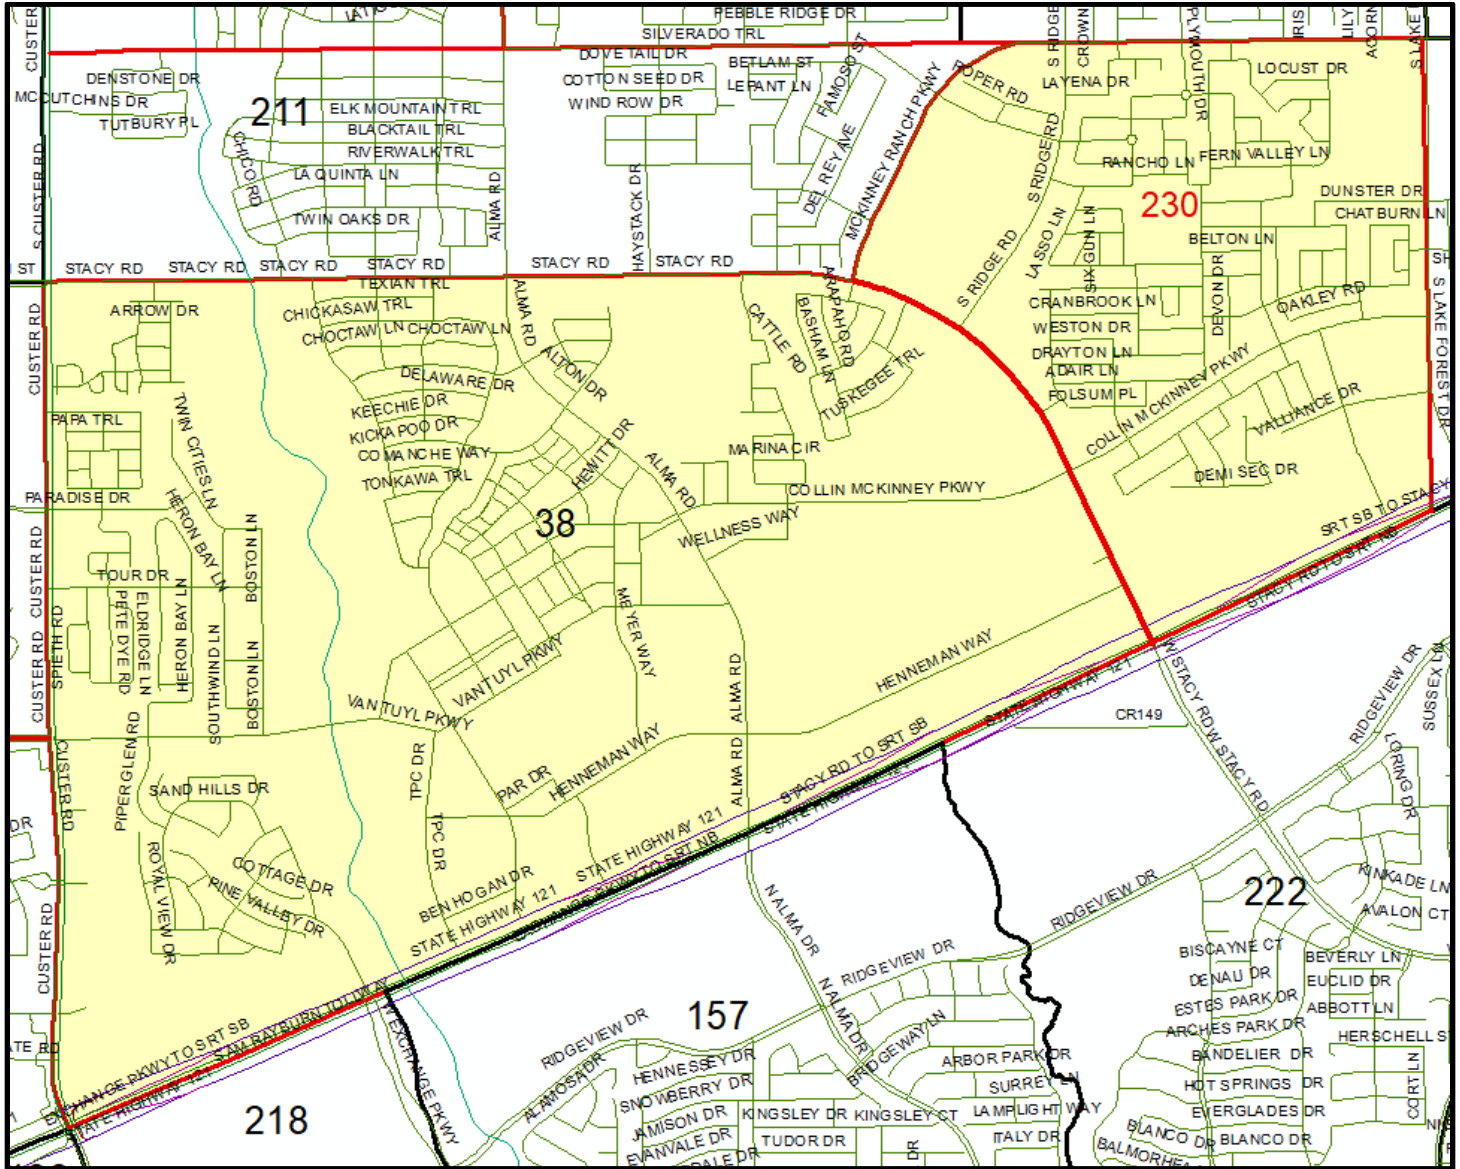

Current Precinct 38

Commissioner District 3 – Darrell Hale
McKinney, City District 2
Allen ISD
Frisco ISD

Proposed Precinct 230

Commissioner District 3 – Darrell Hale
McKinney, City District 2
Allen ISD
Frisco ISD

Split Northwest to Southeast along Stacy Rd.