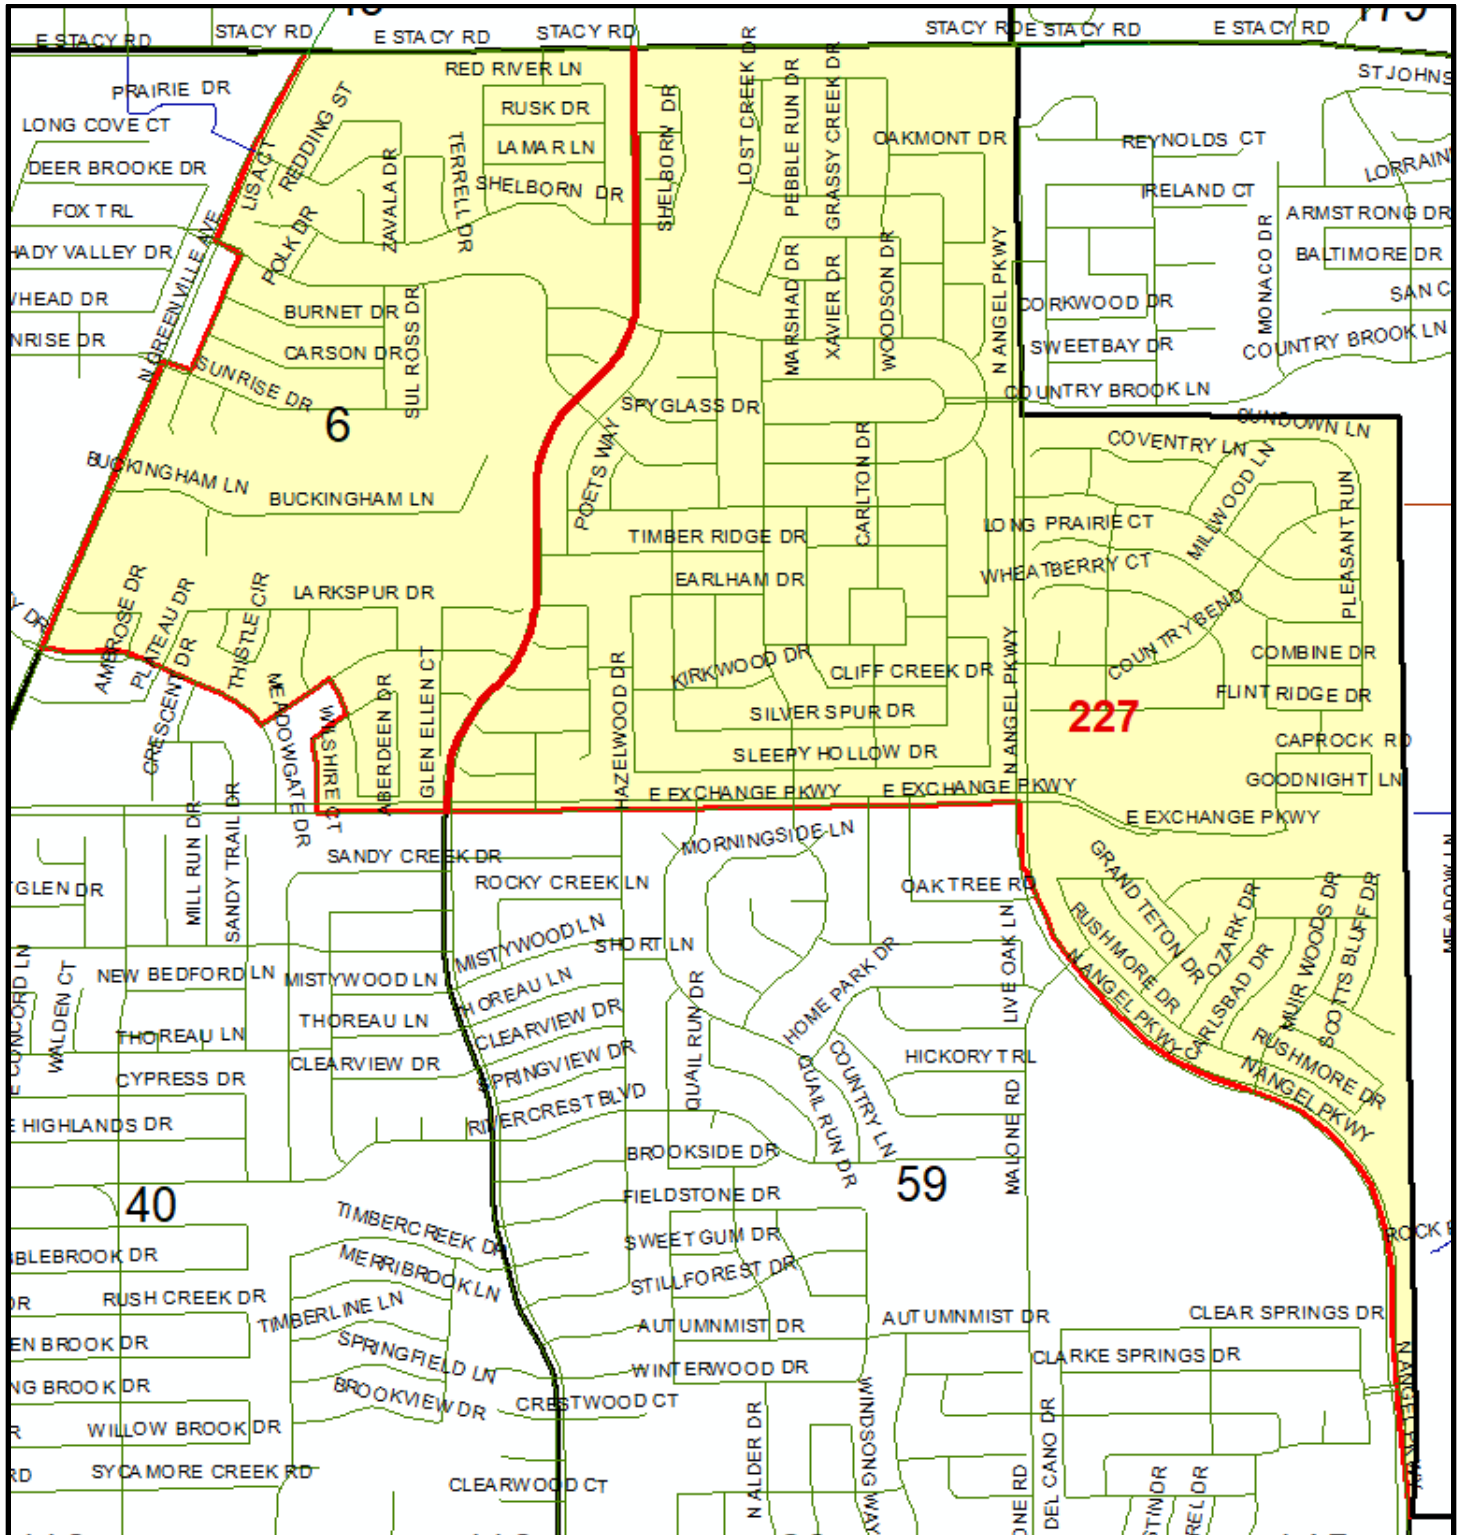

Current Precinct 6

Commissioner District 3 – Darrell Hale
Allen, City
Allen ISD

Proposed Precinct 227

Commissioner District 3 – Darrell Hale
Allen, City
Allen ISD

Split North to South along N. Allen Heights Dr. from E. Stacy Rd to E. Exchange Pkwy.

Split West to East along Monte Carlo Blvd, then west to south east along the Princeton ISD/McKinney ISD boundary line to E. US 380.

Proposed Precinct 228

Commissioner District 3 – Darrell Hale

Princeton City