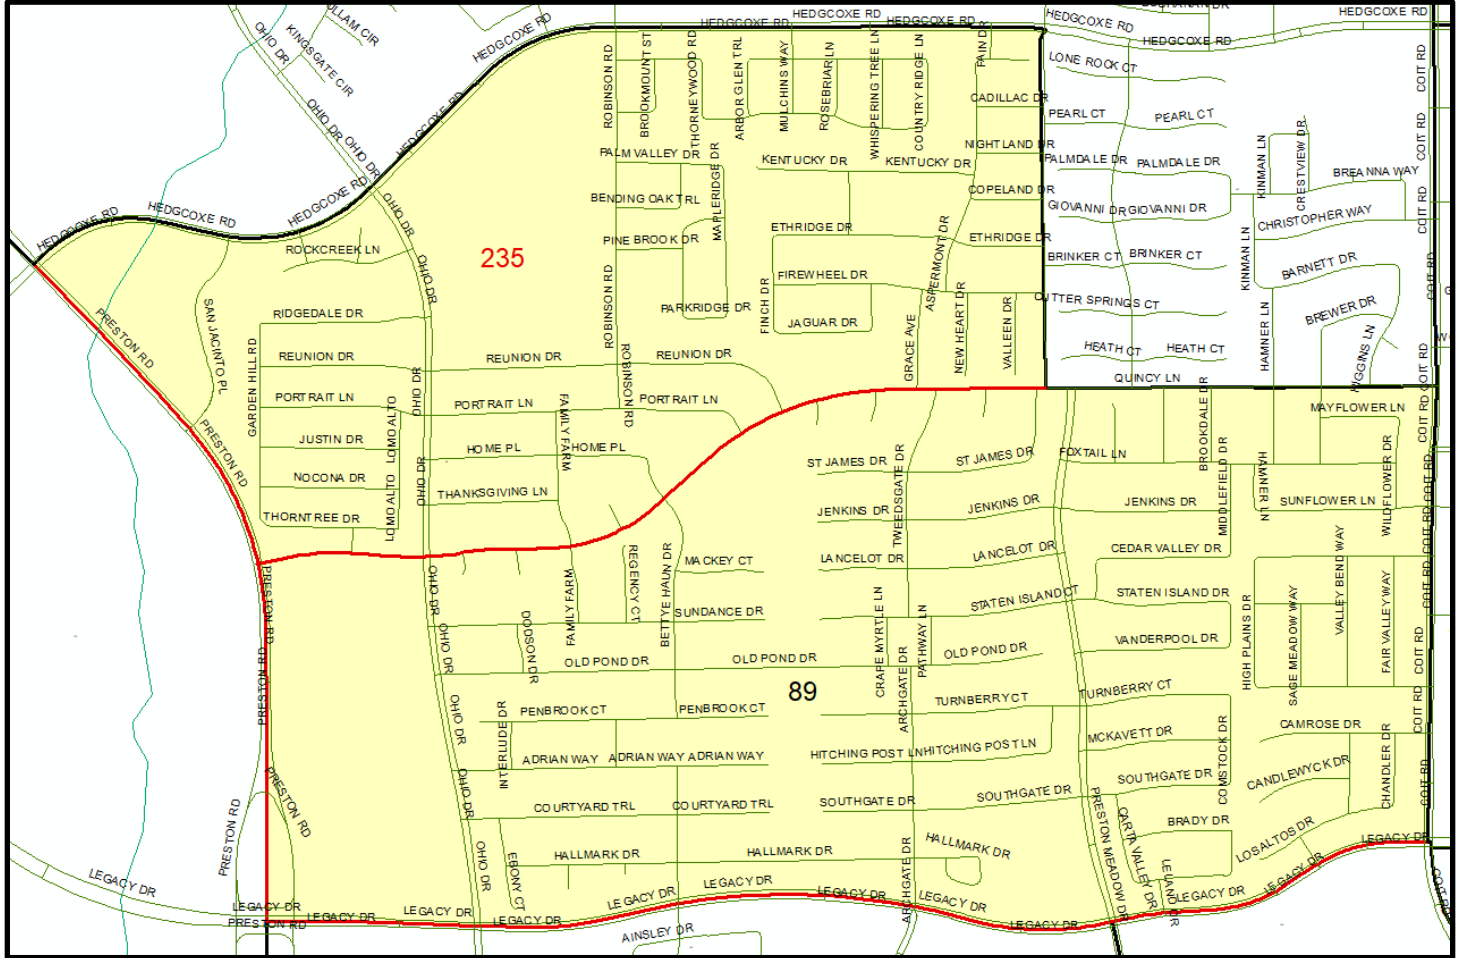

Current Precinct 89

Commissioner District 1 – Susan Fletcher
Plano, City
Frisco ISD
Plano ISD

Proposed Precinct 235

Commissioner District 1 – Susan Fletcher
Plano, City
Frisco ISD
Plano ISD

Split west to east along Quincy Ln. from Preston Rd./TX 289 to Preston Meadow Dr.