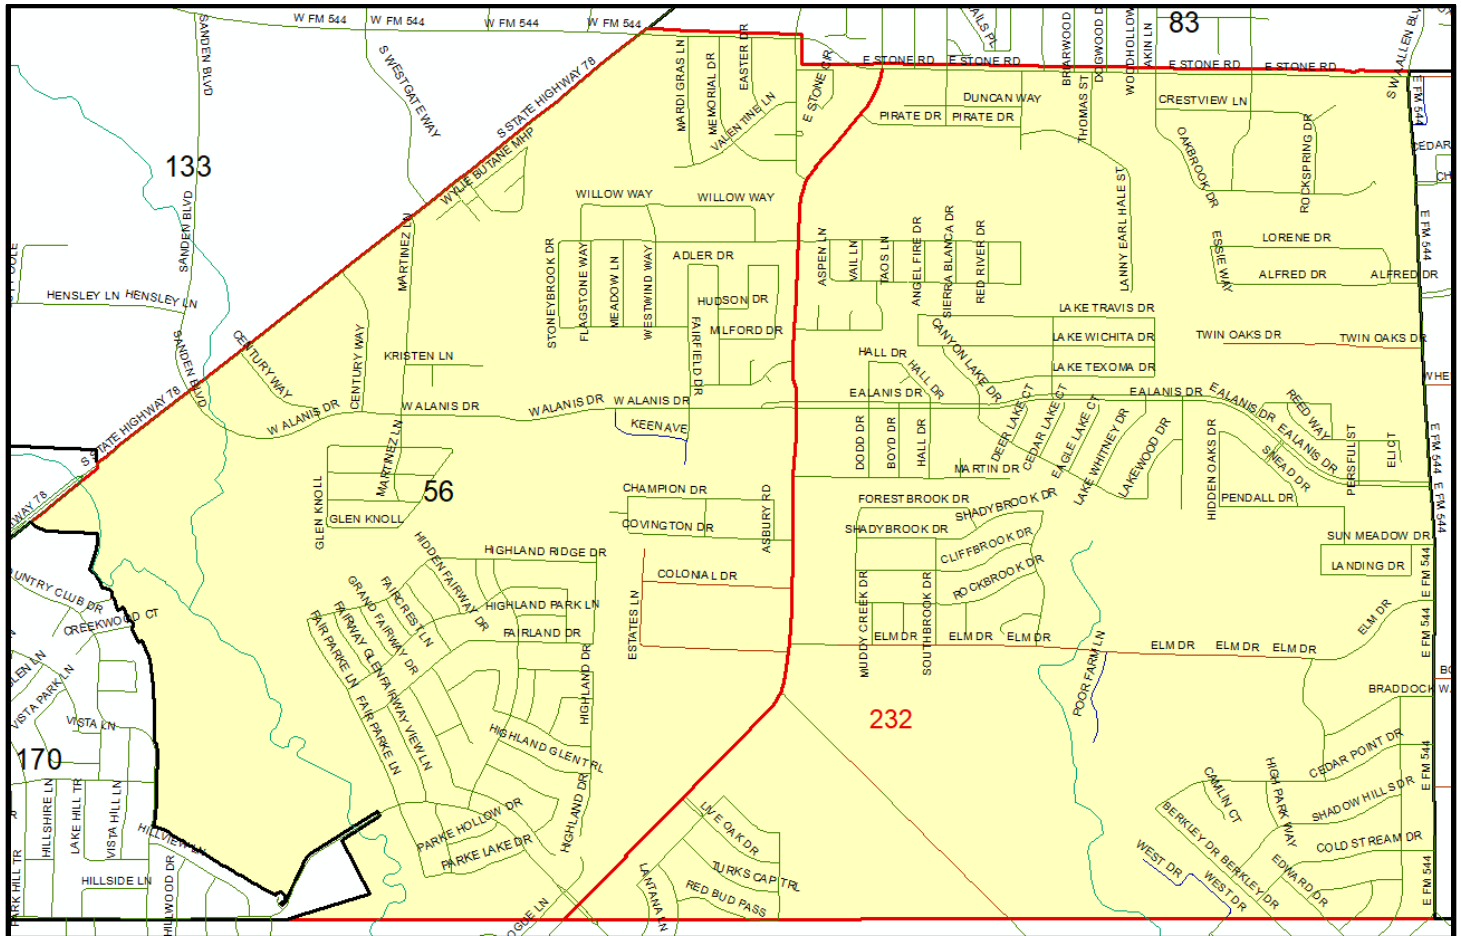

Current Precinct 56

Commissioner District 2 – Cheryl Williams
Wylie, City
Unincorporated
Wylie ISD

Proposed Precinct 232

Commissioner District 2 – Cheryl Williams
Wylie, City
Wylie ISD

Split southwest to northeast along Sachse Rd, then south to north along S. Ballard Ave.