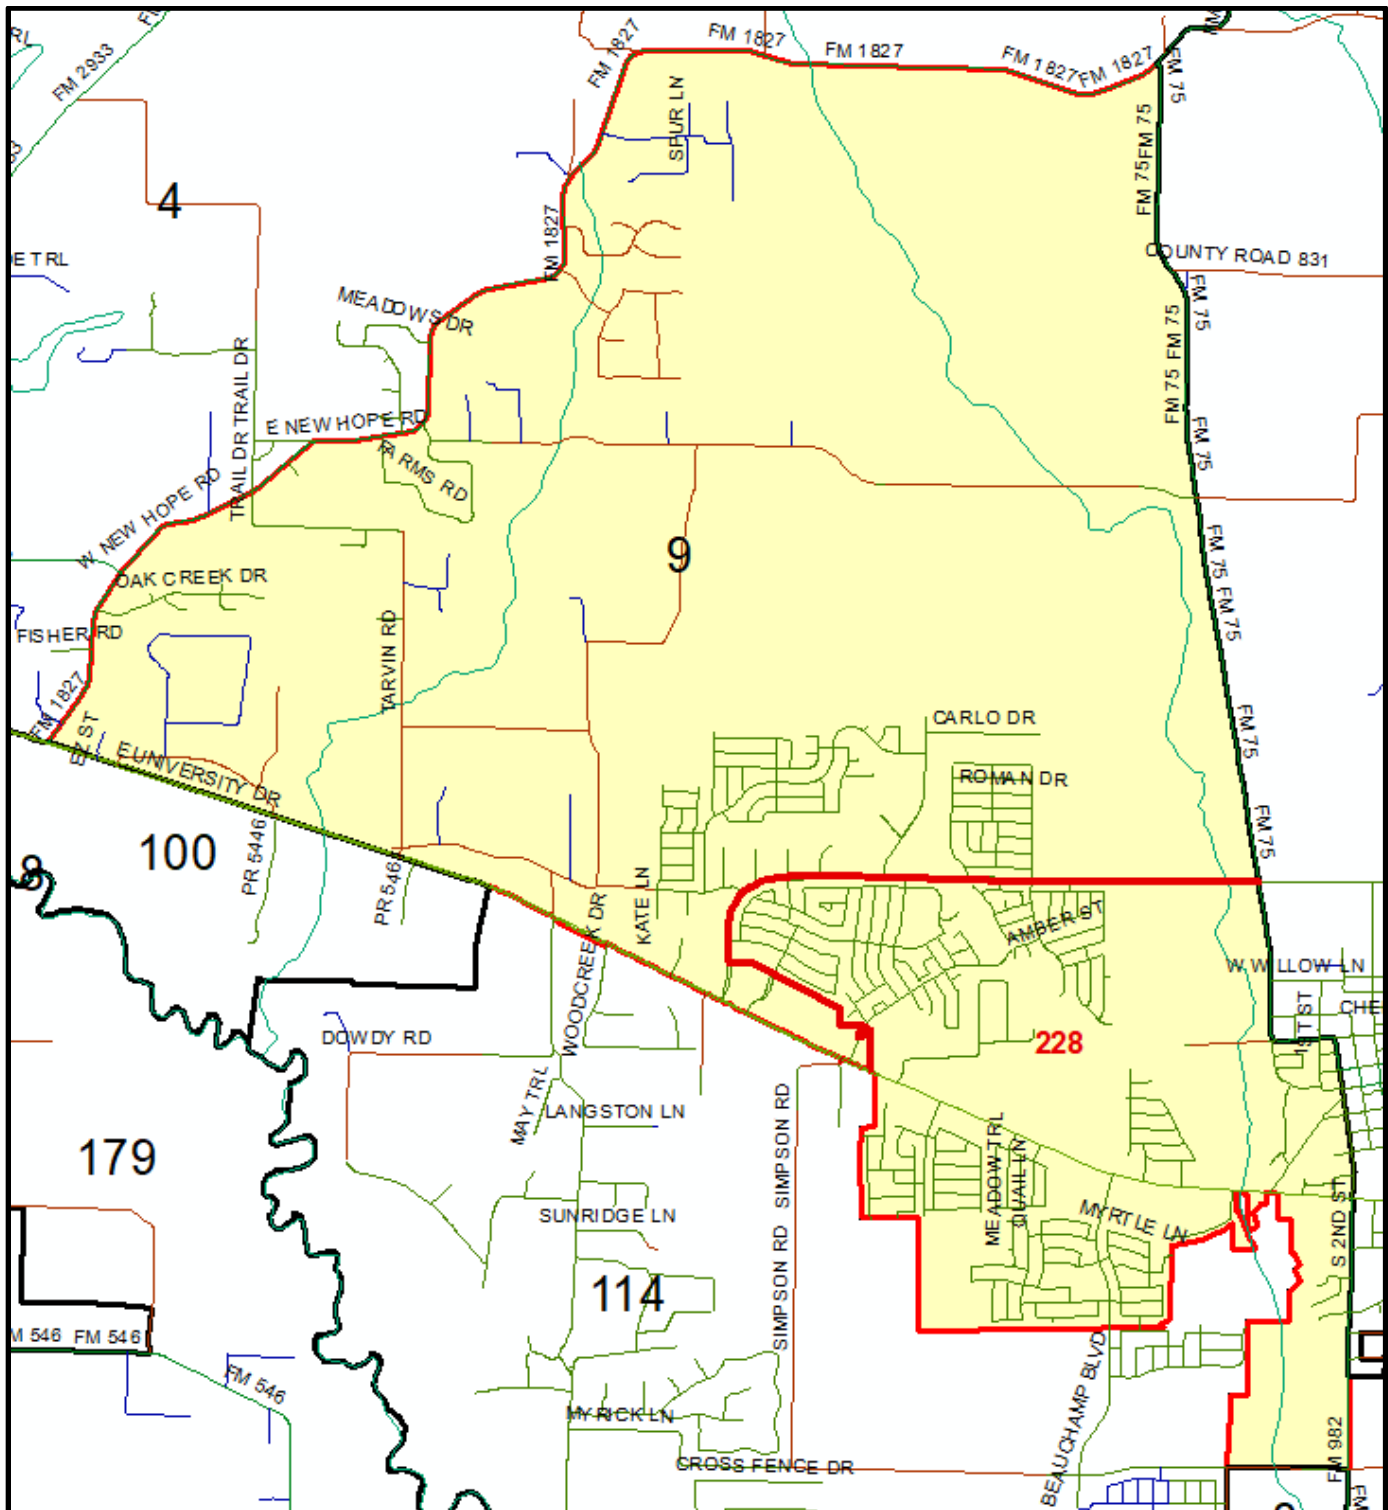

Current Precinct 9

Commissioner District 3 – Darrell Hale

McKinney City Dist. 1

New Hope City

Princeton City

Unincorporated

McKinney ISD Dist. 5

Princeton ISD

Split West to East along Monte Carlo Blvd, then west to south east along the Princeton ISD/McKinney ISD boundary line to E. US 380.

Proposed Precinct 228

Commissioner District 3 – Darrell Hale

Princeton City

Unincorporated

Princeton ISD