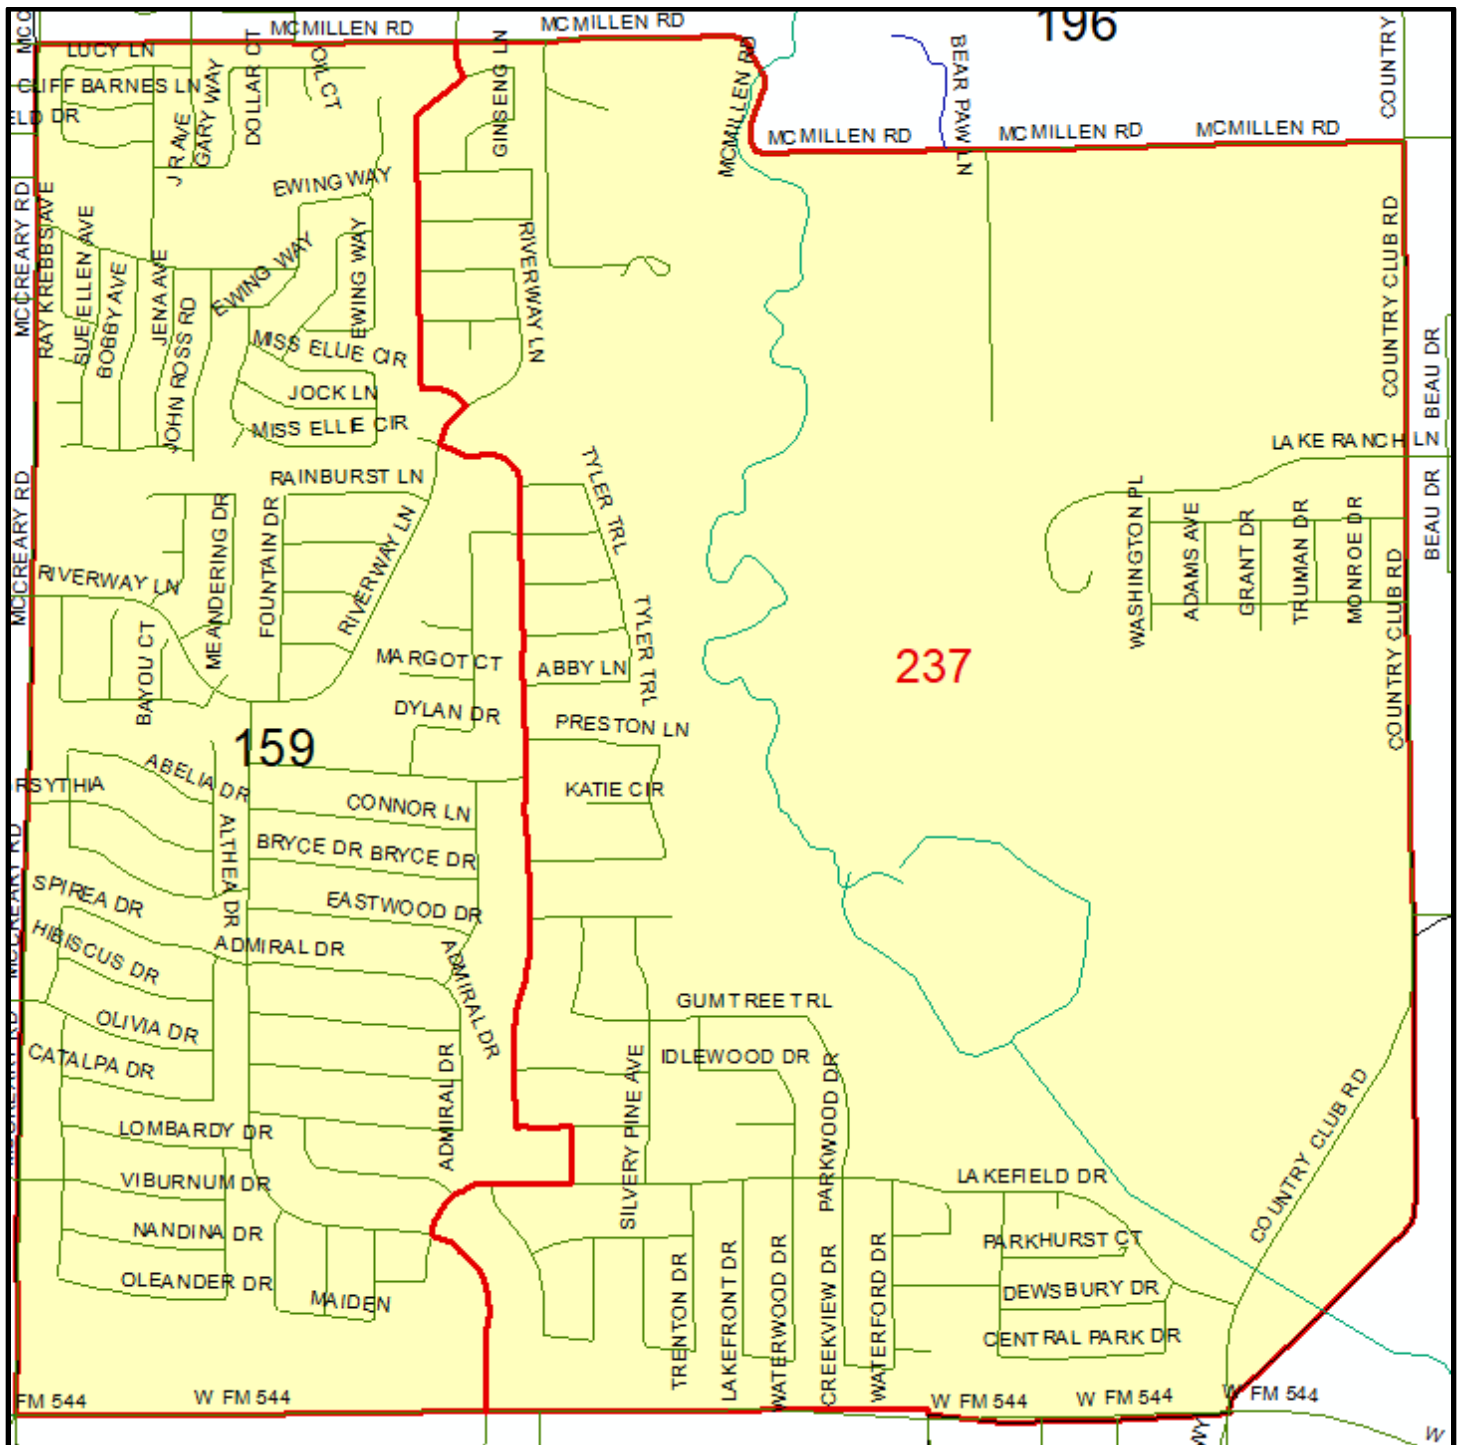

Proposed Precinct 237

Commissioner District 2 – Cheryl Williams
Wylie, City
Wylie ISD

Split north to south along Lewis Dr., then east to west along Hazelwood Dr., then north to southeast along Periwinkle Dr., then north to south along Riverway Ln., then west to east then south along Wooded Creek Ave., then west to east on Sequoia Ln., then north to south along Wood Edge Ave., the east to southwest along Lakefield Dr., then north to south along Springwell Pkwy..