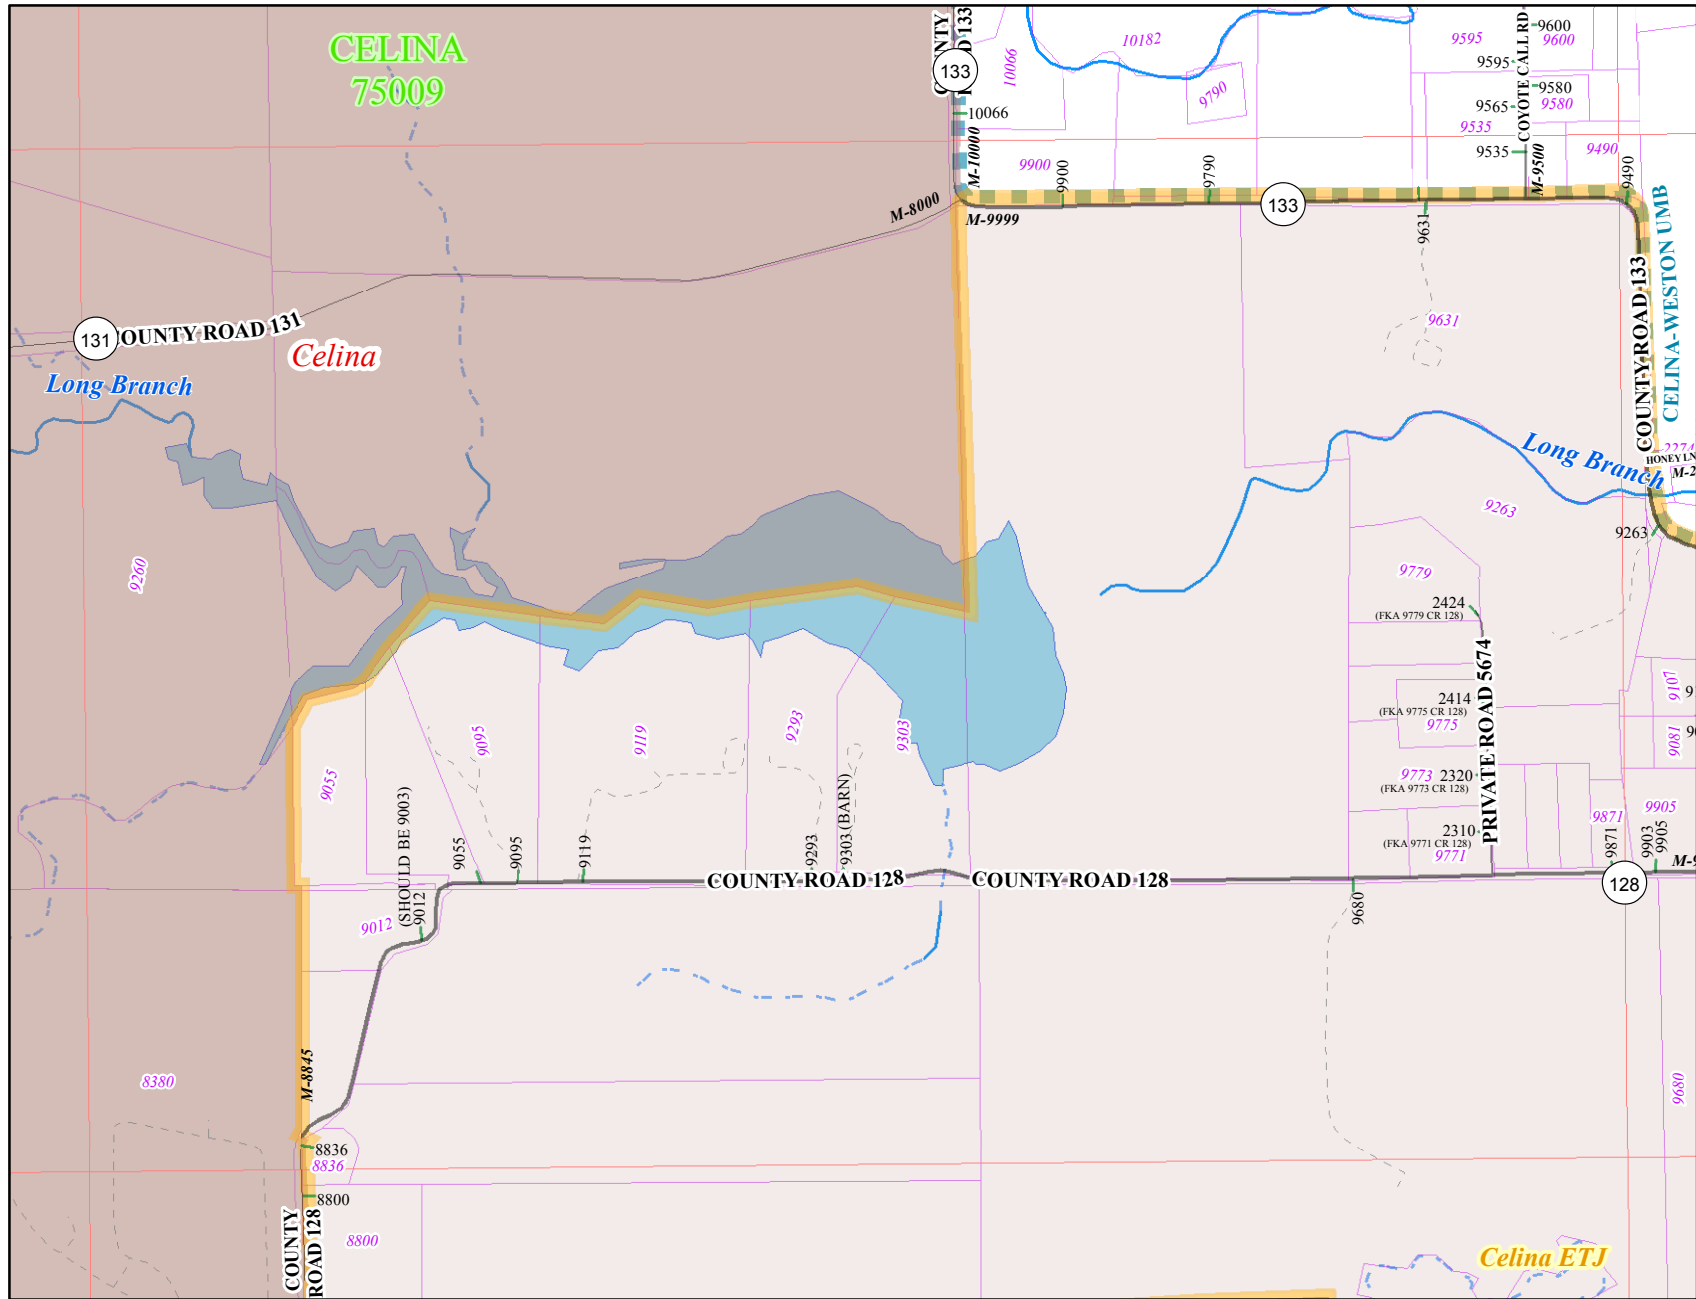

Legend

- Map Boundary
- Asphalt/Concrete
- Rock
- Dirt
- Private/Urban
- County Line
- Rail
- CCAD Parcel
- 75069 Zip Code
- Anna City ETJ
- UMBs
- Rural MSAG
- Fire Hydrant

IT/GIS

Road Shields

- Interstate
- US Hwy
- State Hwy
- Business/Spur
- Farm to Market
- County Road

18D3	18D2	18E3
17D4	17D1	17E4
17D3	17D2	17E3

This map is a graphic representation of Collin County and should only be used for illustrative purposes. In no way should this map be used to settle any boundary dispute or locational conflict.

# Collin County Road Atlas