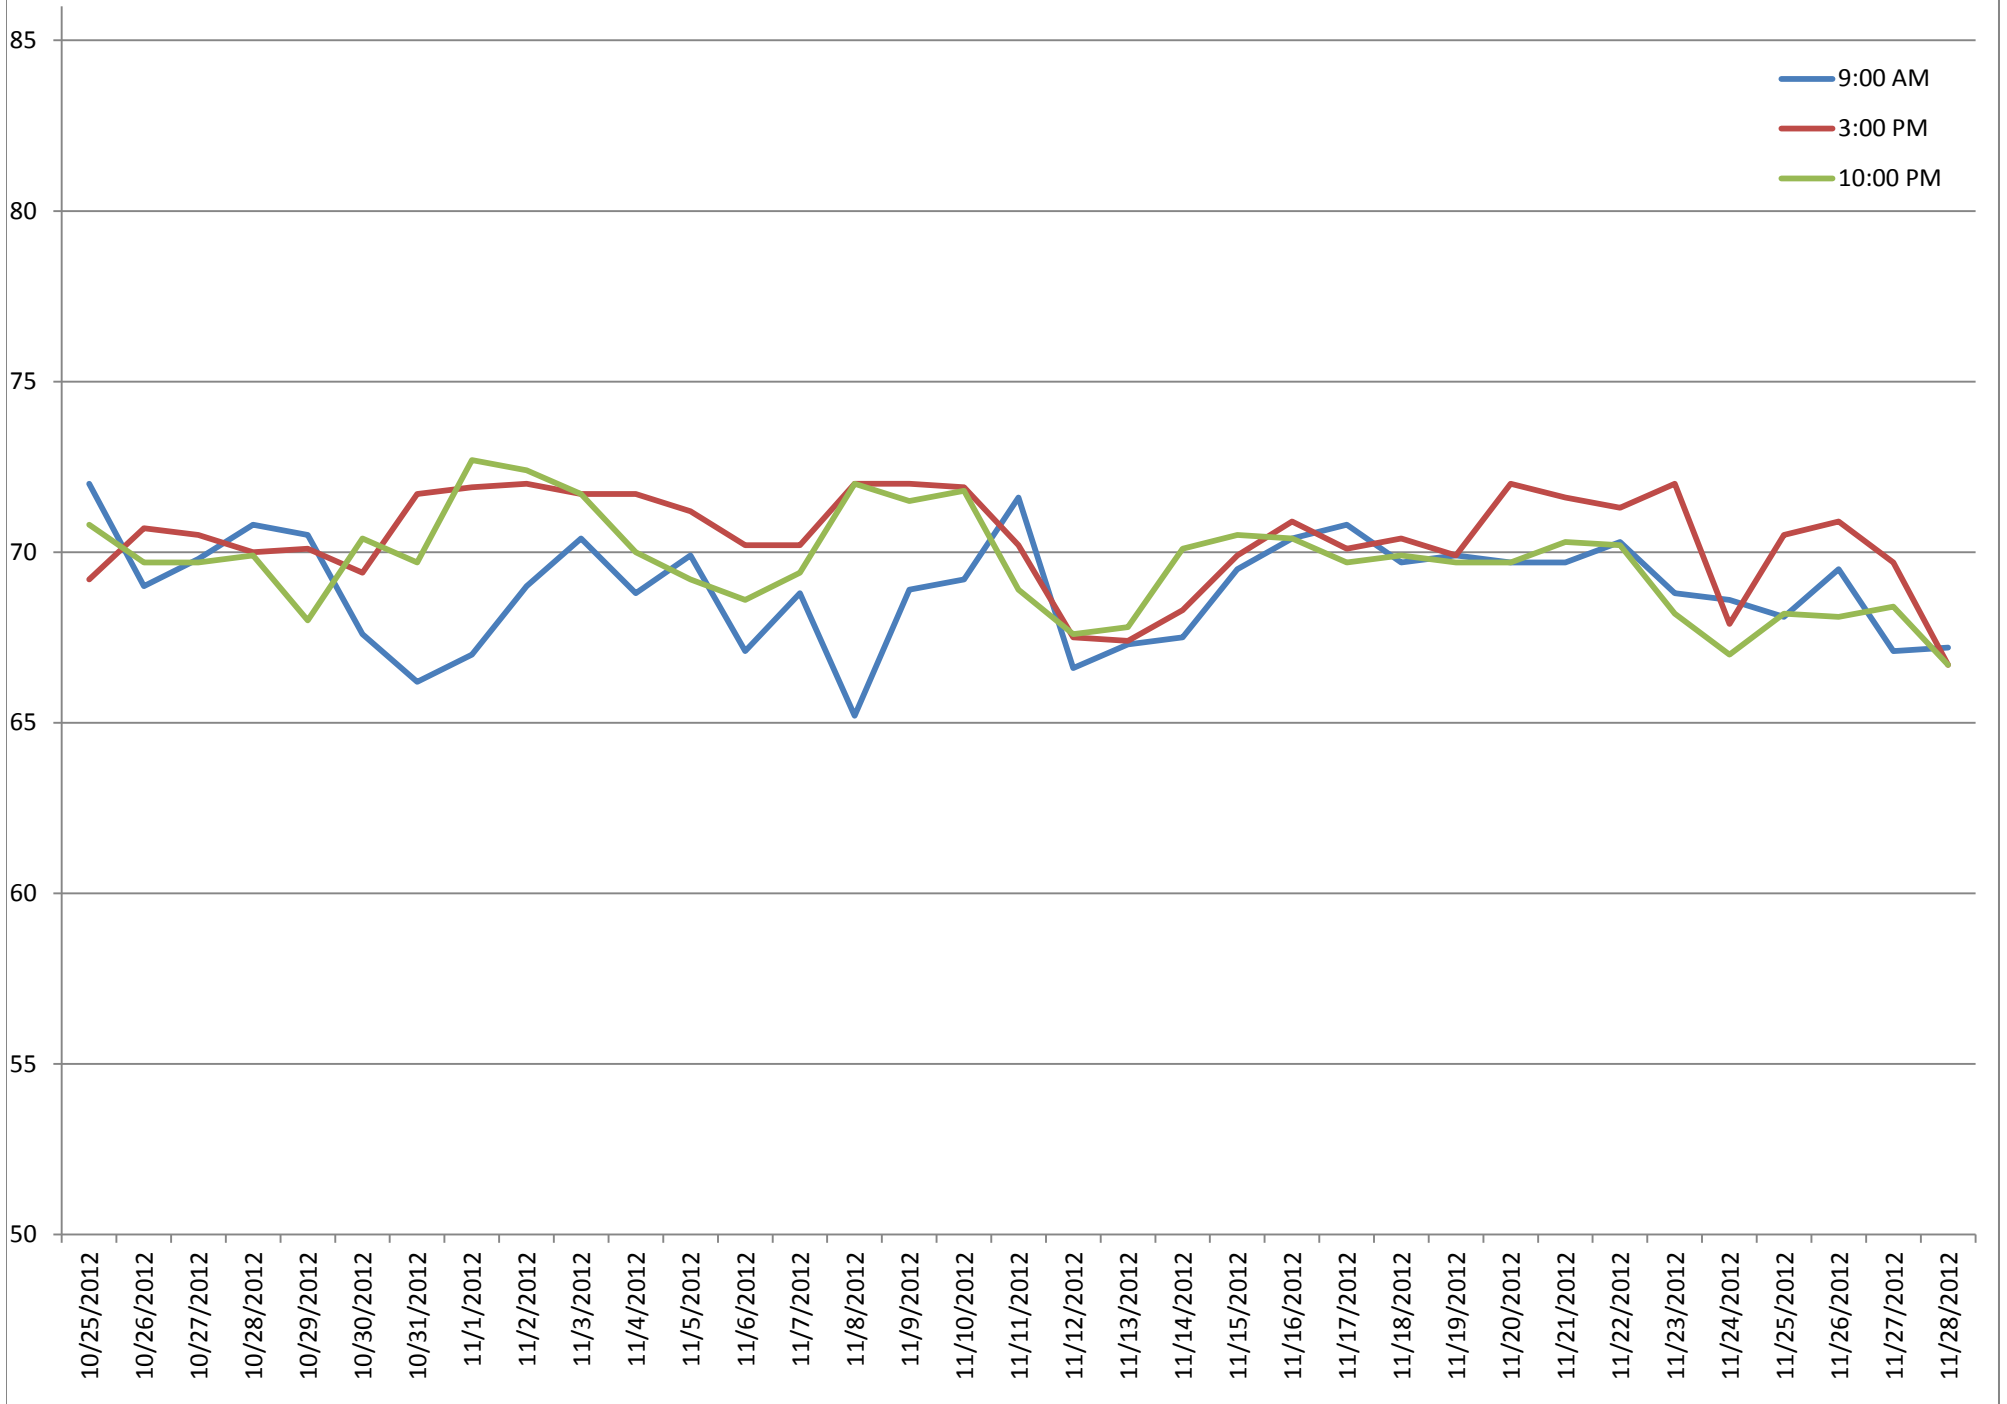

Animal Sheltor Temps

HRU

11/25/2012	11/26/2012	11/27/2012	11/28/2012
68.1	69.5	67.1	67.2
70.5	70.9	69.7	66.7
68.2	68.1	68.4	66.7

RTU 1

11/25/2012	11/26/2012	11/27/2012	11/28/2012
70.3	70.2	61.9	68
71.1	71.1	68	68
72	70.1	69.8	69.8

RTU 2

11/25/2012	11/26/2012	11/27/2012	11/28/2012
70.1	71.7	69.8	71.6
72.1	72	72.3	71.1
71.7	70.2	69.8	70.1

RTU 3

11/25/2012	11/26/2012	11/27/2012	11/28/2012
68.4	69.9	68.3	68.3
70.5	69.9	69.9	70.2
69.7	69.5	68.4	69.3

HRU