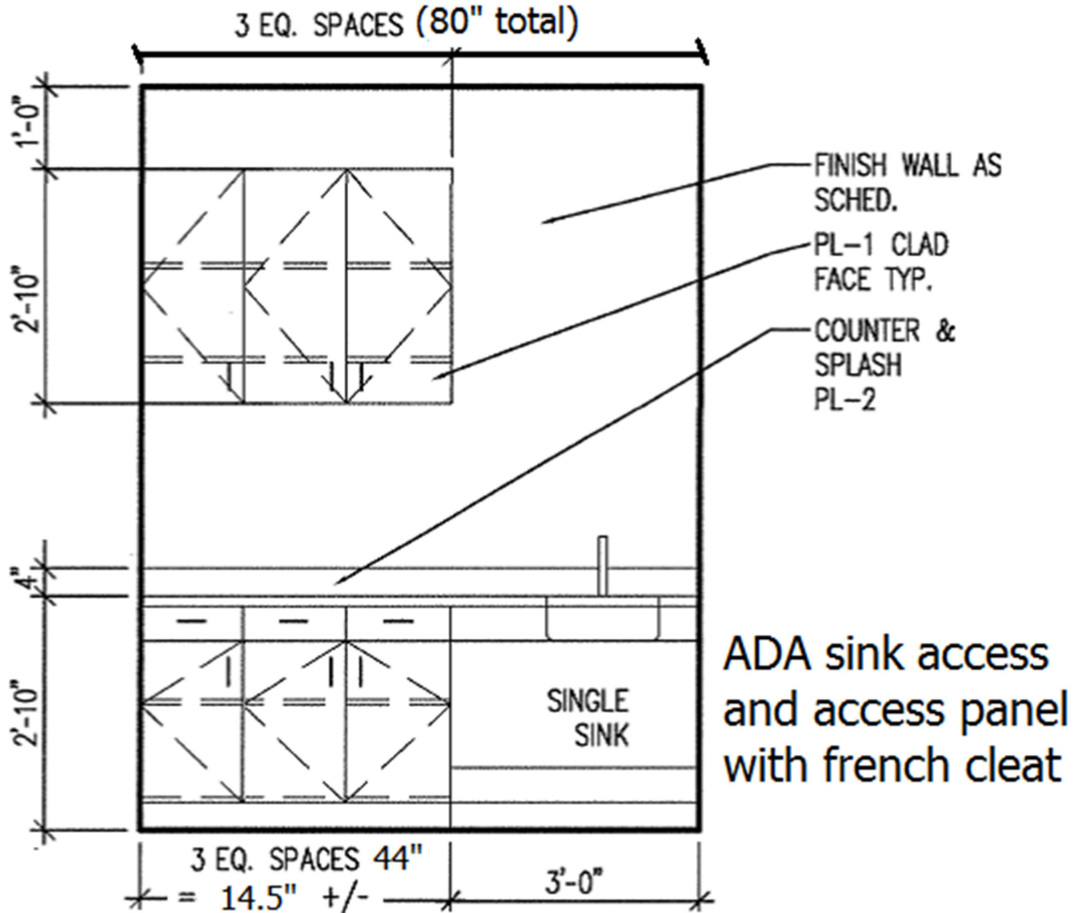

### WORK ROOM TYP. ELEVATION

MILLWORK & TRIM							
PL-1	PLASTIC LAMINATE	PIONITE		AT11-S	CARMEL CREPE		SEE INTERIOR ELEVATIONS
PL-2	PLASTIC LAMINATE	FORMICA		7216-58	SIENNA TERRA		SEE INTERIOR ELEVATIONS
PL-3	PLASTIC LAMINATE	PIONITE		AV791	SLATE ELEMENT		SEE INTERIOR ELEVATIONS
PL-4	PLASTIC LAMINATE	PIONITE		4853-38	MISSION STONE		SEE INTERIOR ELEVATIONS
PL-5	PLASTIC LAMINATE	PIONITE		AT411 SUEDE	SEQUOIA		SEE INTERIOR ELEVATIONS
SS-1	SOLID SURFACE	FORMICA		652	PECAN MOSAIC		SEE MILLWORK DETAILS, RESTROOM
SS-2	SOLID SURFACE	CORIAN			FLINT C		SEE MILLWORK DETAILS
SS-3	QUARTZ SURFACING	OKITE		2245	ROYAL PALM		KITCHEN/CAFETERIA
S-1	STONE TILE	EMSER	JURASTONE		BEIGE		SEE INTERIOR ELEVATIONS
M-1	TRANSLUCENT RESIN PANEL	3FORM	VARIA COLLECTION		KAMI:ION WHEAT	1/8" GAUGE, 3MM	PATINA FINISH