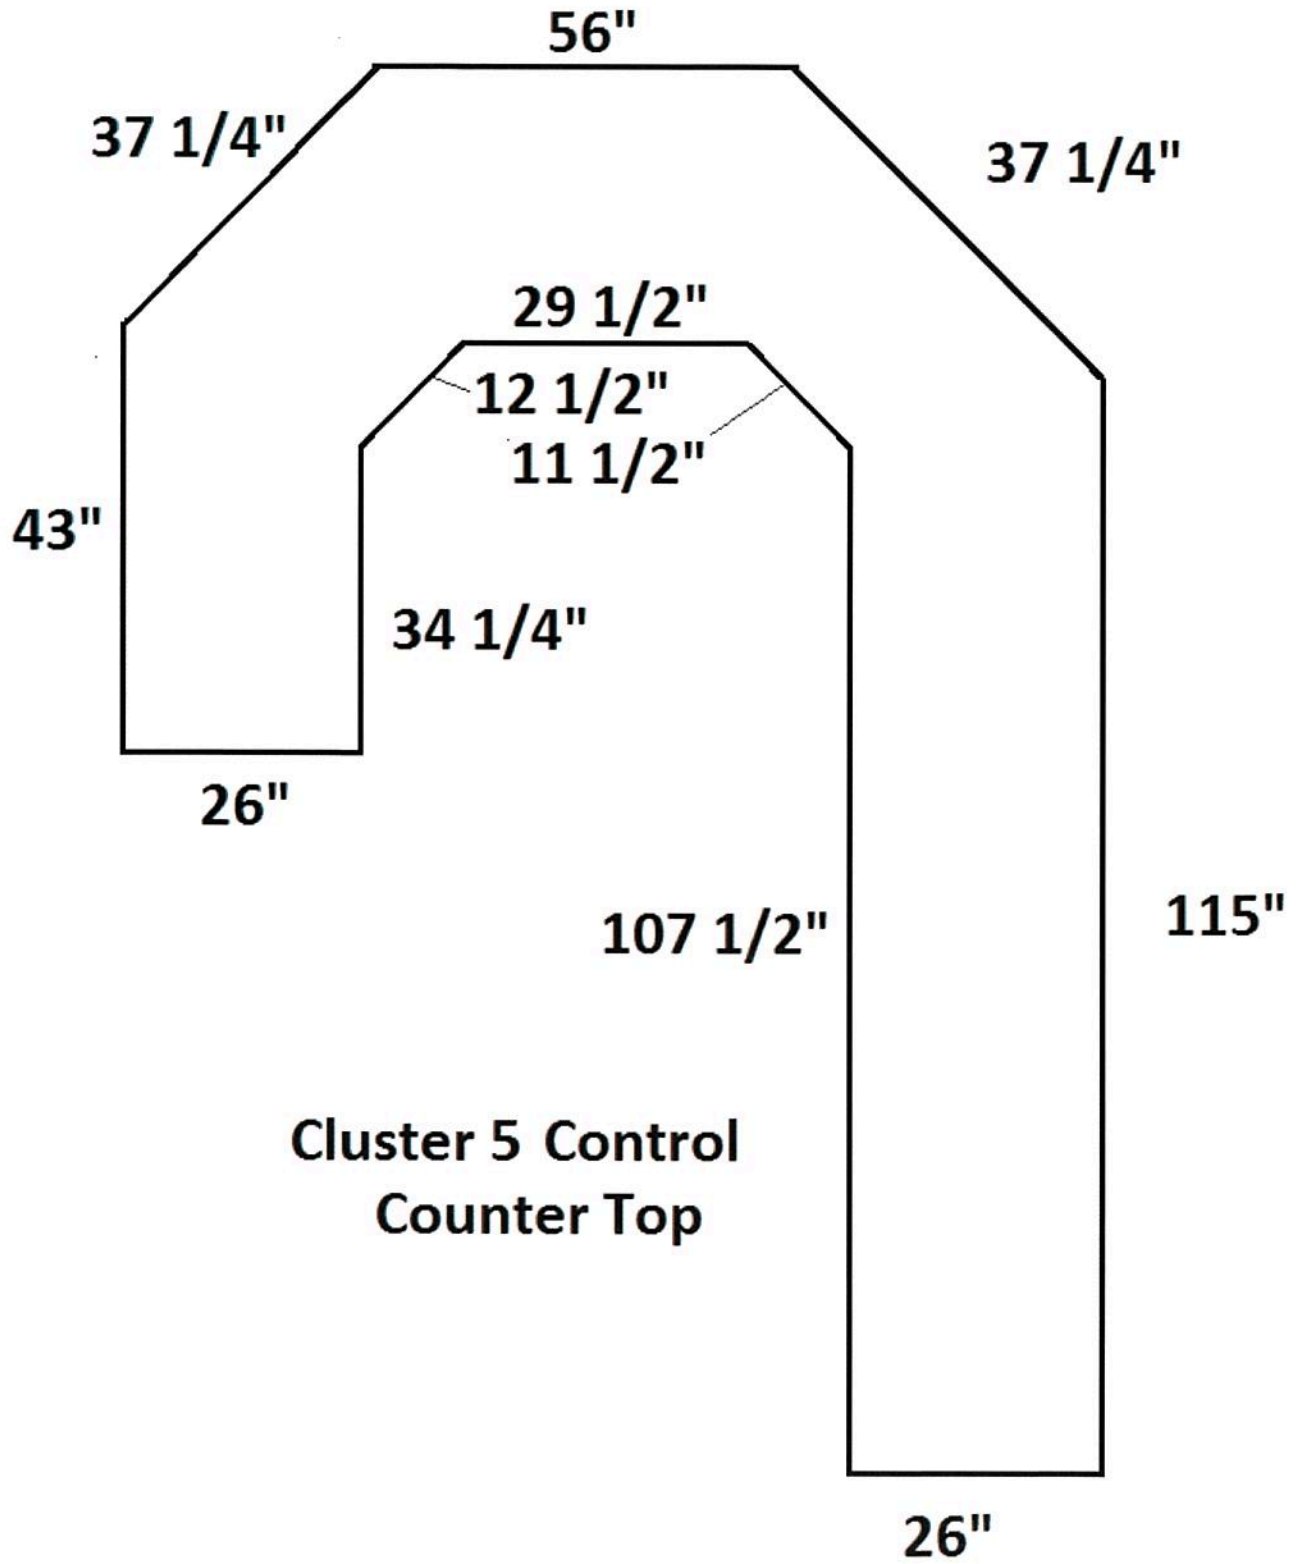

Cluster One and Five Control

Collin County Detention Center POD Layout