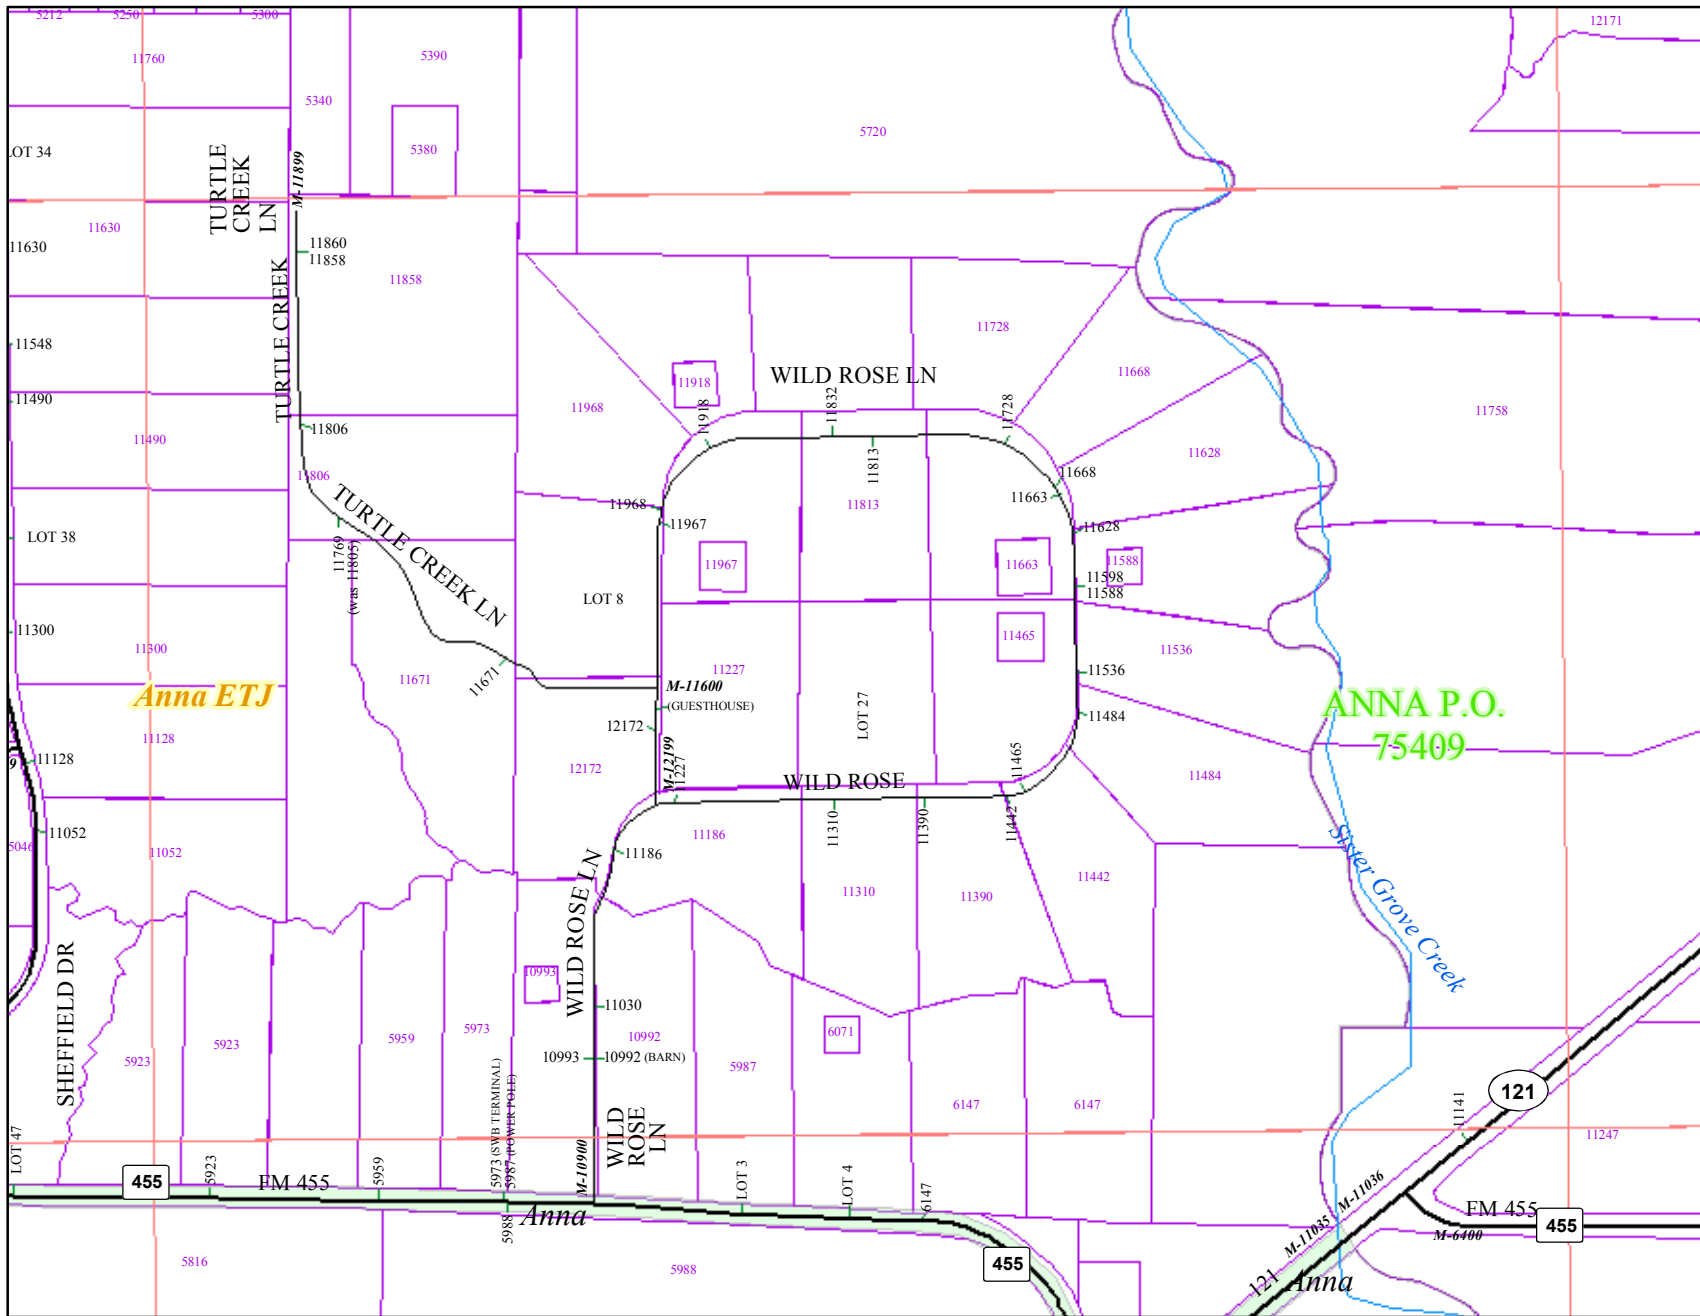

17K2

- Map Boundary
- Asphalt
- Rock
- Dirt
- Private/Urban
- County Line
- Rail
- CCAD Parcel
- M-1400 Rural MSAG
- Zip Code
- City ETJ

17K2

IT/GIS

Interstate

US Hwy

State Hwy

Business/Spur

Farm to Market

County Road

17K4	17K1	17L4
17K3	17K2	17L3
16K4	16K1	16L4

This map is a graphic representation of Collin County and should only be used for illustrative purposes. In no way should this map be used to settle any boundary dispute or locational conflict.