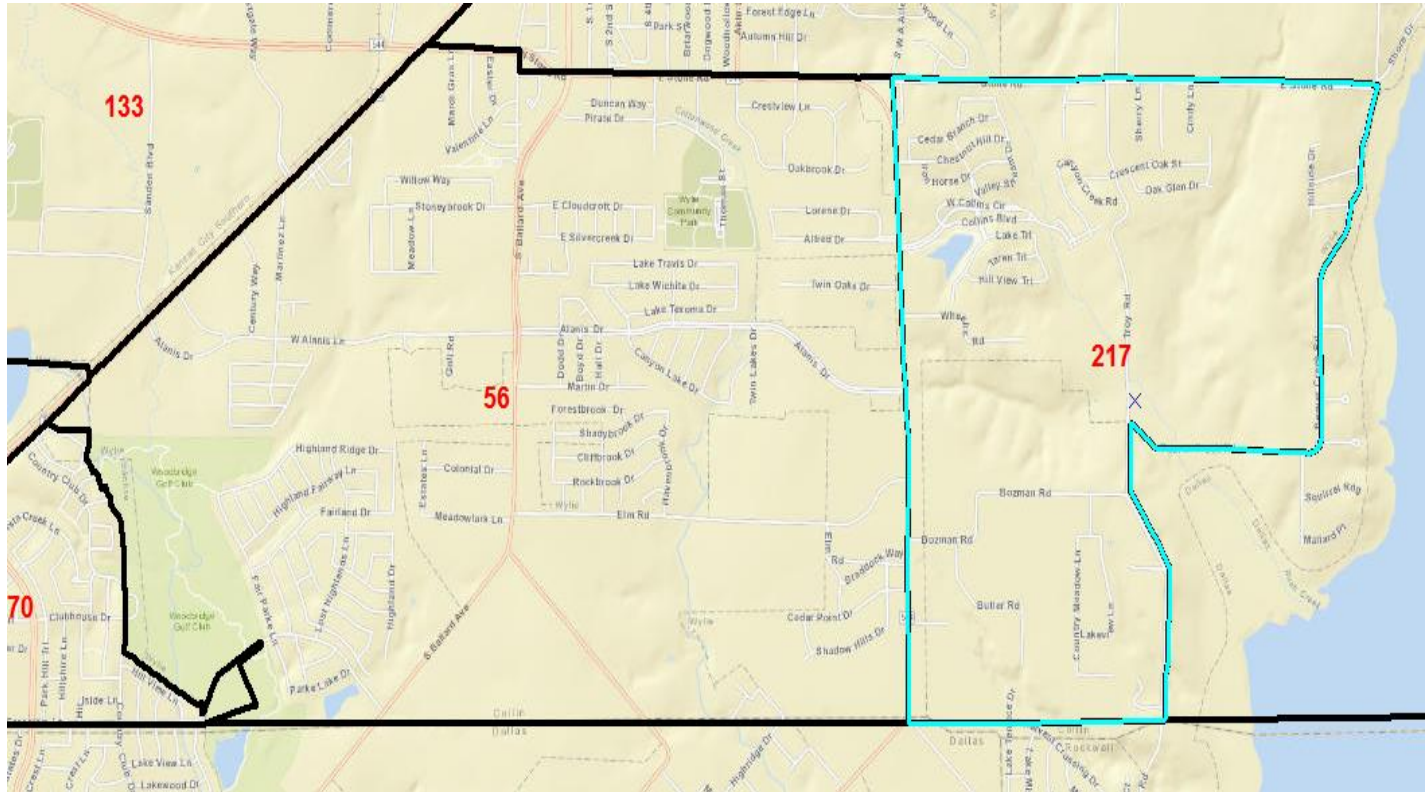

Pct. 9
Princeton City
New Hope City
McKinney ISD
Princeton ISD

Pct. 9 split to add Pct. 215

Split north to south along FM75 / Longneck Road, west to East College Ave,
South to 2nd Street, to FM 982

Pct. 215
Princeton City
McKinney ISD
Princeton ISD

16
Anna City
McKinney City
Melissa City
Anna ISD
Melissa ISD
McKinney ISD

Pct. 16 split to add Pct. 216

Split north to south along N State Highway 5 / McKinney St. and 121 to the south.

216
Melissa, City
Anna, City
Anna ISD
Melissa ISD

56
Wylie, City
Wylie, ISD

Pct. 56 split to add Pct. 217

Split north to south along SW Allen Blvd. and E. FM 544

217
Wylie, City
Wylie ISD

120
Allen City
Allen ISD

Pct. 120 split to add Pct. 218

Split north to south along Rowlett Creek

Pct. 155 split to add Pct. 221

Split from north to south along Stonebridge Dr. to Lacima Dr.,
south to Bristol Dr., then south on Saint Gabriel Way to Virginia Pkwy.

221
McKinney City
McKinney ISD Dist 2
McKinney ISD Dist 4