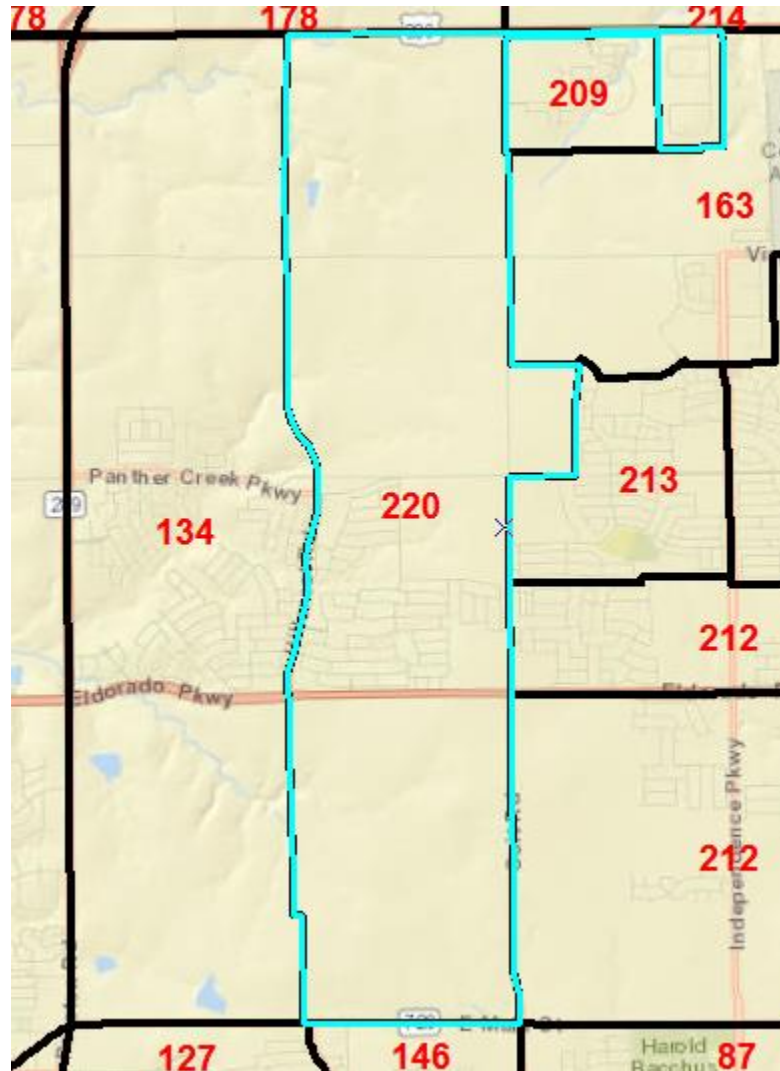

Pct. 9
Princeton City
New Hope City
McKinney ISD
Princeton ISD

Pct. 9 split to add Pct. 215

Split north to south along FM75 / Longneck Road, west to East College Ave,
South to 2nd Street, to FM 982

Pct. 215
Princeton City
McKinney ISD
Princeton ISD

56
Wylie, City
Wylie, ISD

Pct. 56 split to add Pct. 217

Split north to south along SW Allen Blvd. and E. FM 544

217
Wylie, City
Wylie ISD

120
Allen City
Allen ISD

Pct. 120 split to add Pct. 218

Split north to south along Rowlett Creek

218
Allen City
Allen ISD

130
Allen City
Allen ISD
Plano ISD

Pct. 130 split to add Pct. 219

Split north to south along South Alma Dr. between
West McDermott Dr. and Hedgcoxe Rd.

219
Allen City
Allen ISD

134
Frisco City
Frisco ISD
Prosper ISD

Pct. 134 split to add Pct. 220

Split from north at 380 to south, along property lines to Hillcrest Rd then south to East Main St.

220
Frisco City
Frisco ISD
Prosper ISD

155
McKinney City
McKinney ISD Dist 2