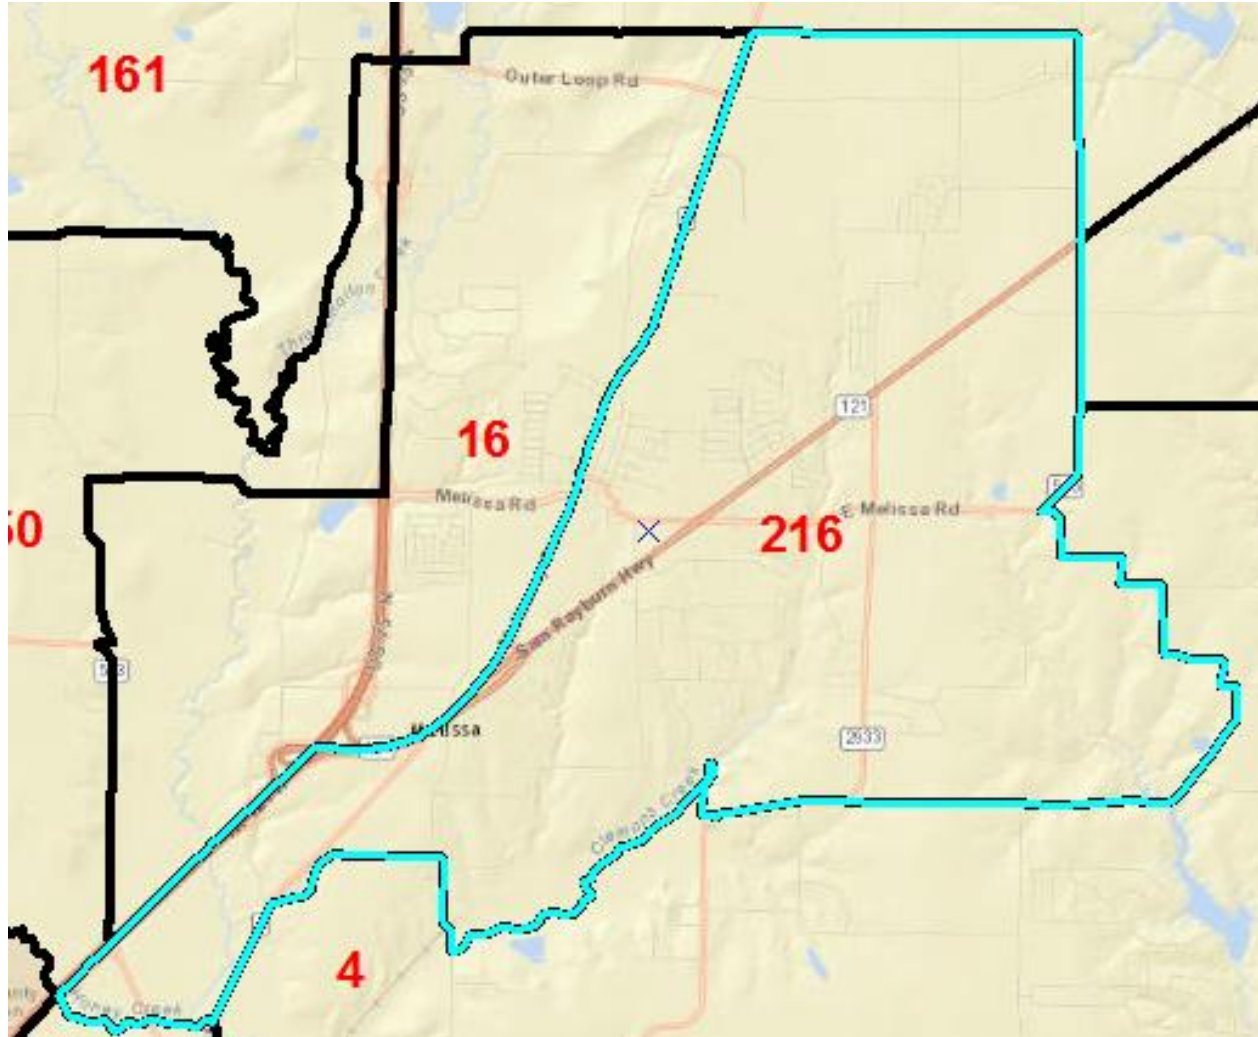

Pct. 9
Princeton City
New Hope City
McKinney ISD
Princeton ISD

Pct. 9 split to add Pct. 215

Split north to south along FM75 / Longneck Road, west to East College Ave,
South to 2nd Street, to FM 982

Pct. 215
Princeton City
McKinney ISD
Princeton ISD

16
Anna City
McKinney City
Melissa City
Anna ISD
Melissa ISD
McKinney ISD

Pct. 16 split to add Pct. 216

Split north to south along N State Highway 5 / McKinney St. and 121 to the south.

216
Melissa, City
Anna, City
Anna ISD
Melissa ISD

56
Wylie, City
Wylie, ISD

Pct. 56 split to add Pct. 217

Split north to south along SW Allen Blvd. and E. FM 544

217
Wylie, City
Wylie ISD

120
Allen City
Allen ISD

Pct. 120 split to add Pct. 218

Split north to south along Rowlett Creek

Pct. 155 split to add Pct. 221

Split from north to south along Stonebridge Dr. to Lacima Dr.,
south to Bristol Dr., then south on Saint Gabriel Way to Virginia Pkwy.

221
McKinney City
McKinney ISD Dist 2
McKinney ISD Dist 4