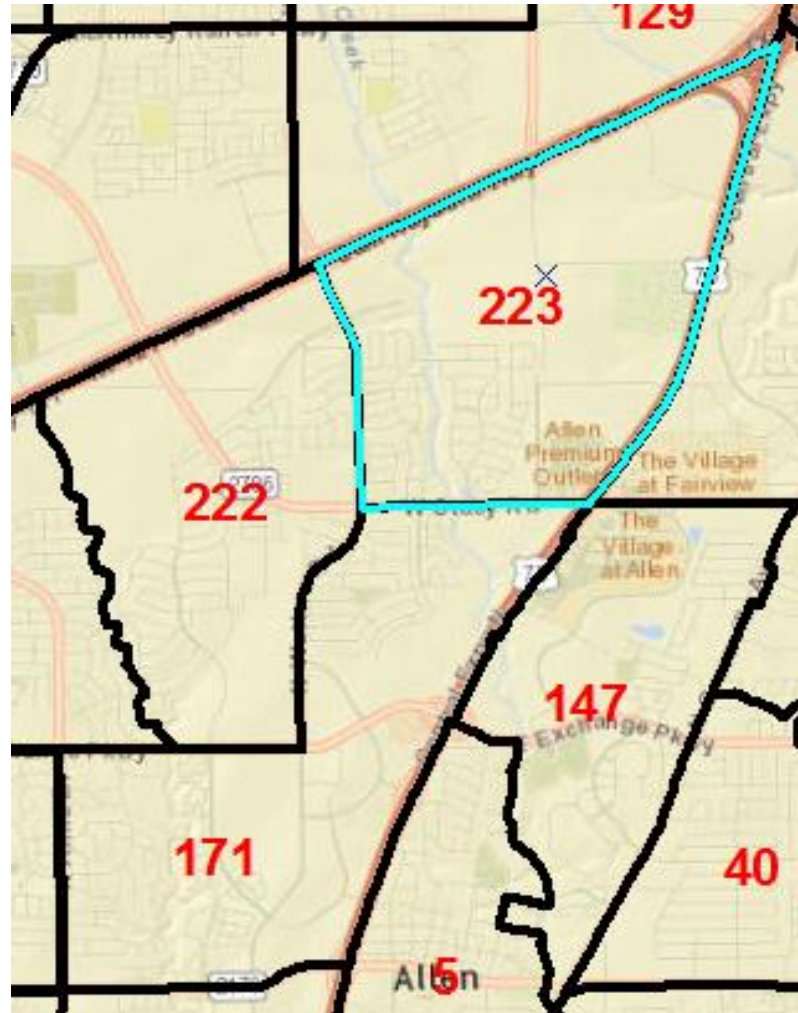

171
Allen City
Allen ISD

Pct. 171 split to add 223

Split west to east along W. Stacy Rd.

223
Allen City
Allen ISD
McKinney ISD