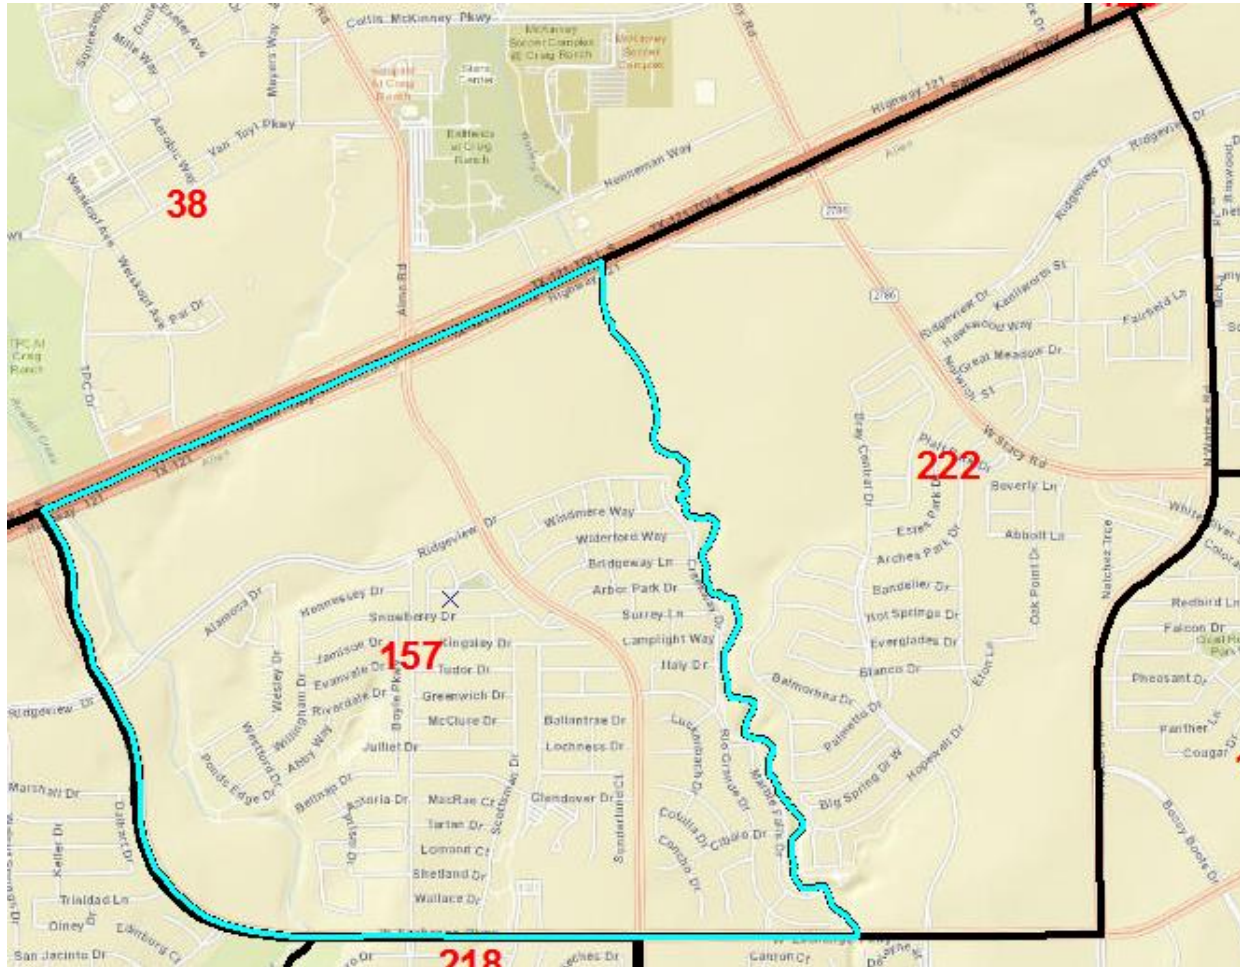

157
Allen City
Allen ISD

Pct. 157 split to add Pct. 222

Split from north to south along a natural creek bed

222
Allen City
Allen ISD