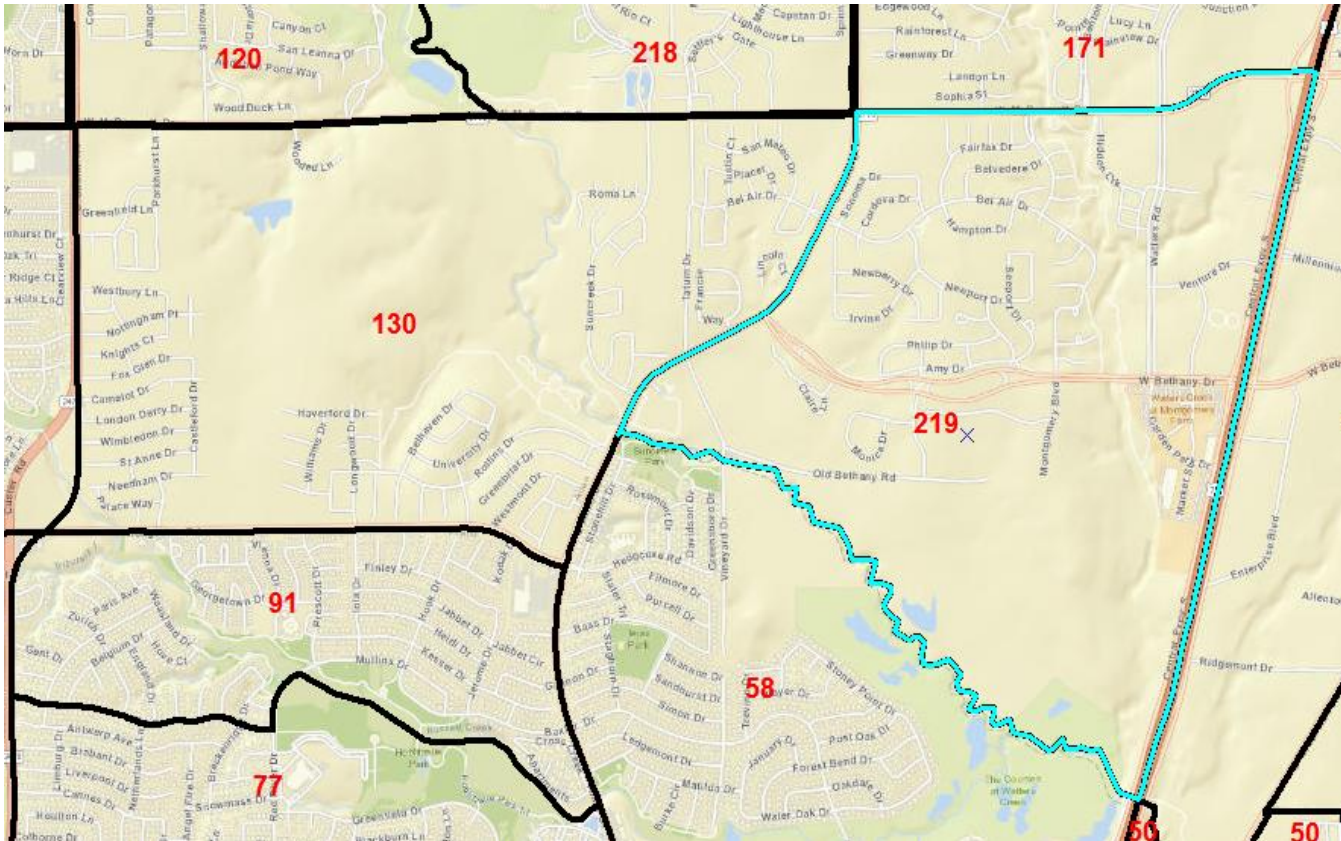

56
Wylie, City
Wylie, ISD

Pct. 56 split to add Pct. 217

Split north to south along SW Allen Blvd. and E. FM 544

217
Wylie, City
Wylie ISD

120
Allen City
Allen ISD

Pct. 120 split to add Pct. 218

Split north to south along Rowlett Creek

218
Allen City
Allen ISD

130
Allen City
Allen ISD
Plano ISD

Pct. 130 split to add Pct. 219

Split north to south along South Alma Dr. between
West McDermott Dr. and Hedgcoxe Rd.

219
Allen City
Allen ISD

134
Frisco City
Frisco ISD
Prosper ISD

Pct. 134 split to add Pct. 220

Split from north at 380 to south, along property lines to Hillcrest Rd then south to East Main St.

220
Frisco City
Frisco ISD
Prosper ISD

155
McKinney City
McKinney ISD Dist 2

Pct. 155 split to add Pct. 221

Split from north to south along Stonebridge Dr. to Lacima Dr.,
south to Bristol Dr., then south on Saint Gabriel Way to Virginia Pkwy.

221
McKinney City
McKinney ISD Dist 2
McKinney ISD Dist 4