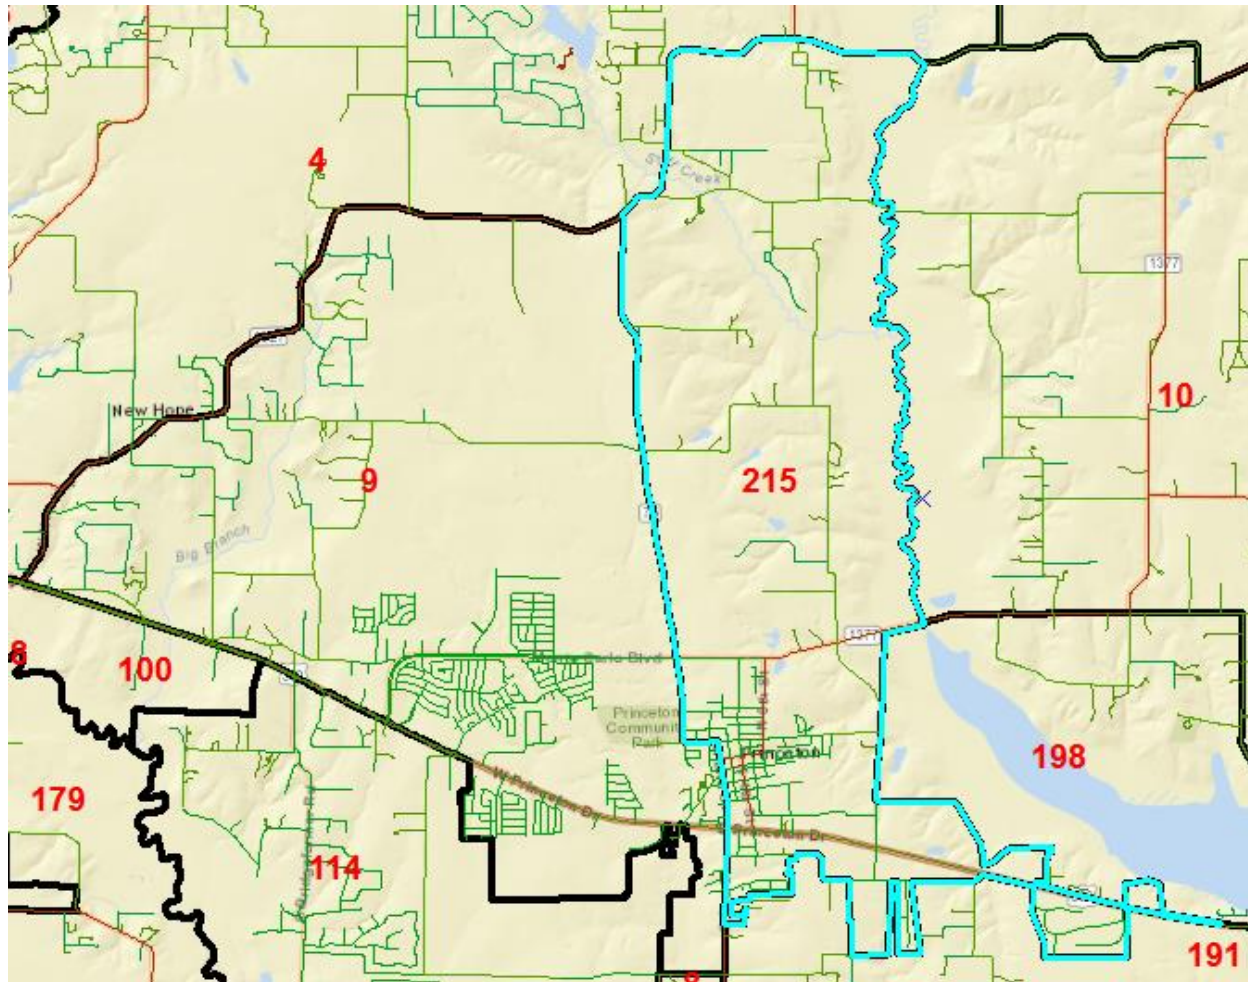

Pct. 9
Princeton City
New Hope City
McKinney ISD
Princeton ISD

Pct. 9 split to add Pct. 215

Split north to south along FM75 / Longneck Road, west to East College Ave,
South to 2nd Street, to FM 982

Pct. 215
Princeton City
McKinney ISD
Princeton ISD

16
Anna City
McKinney City
Melissa City
Anna ISD
Melissa ISD
McKinney ISD

Pct. 16 split to add Pct. 216

Split north to south along N State Highway 5 / McKinney St. and 121 to the south.

216
Melissa, City
Anna, City
Anna ISD
Melissa ISD

56
Wylie, City
Wylie, ISD

Pct. 56 split to add Pct. 217

Split north to south along SW Allen Blvd. and E. FM 544

217
Wylie, City
Wylie ISD

120
Allen City
Allen ISD

Pct. 120 split to add Pct. 218

Split north to south along Rowlett Creek

Pct. 155 split to add Pct. 221

Split from north to south along Stonebridge Dr. to Lacima Dr.,
south to Bristol Dr., then south on Saint Gabriel Way to Virginia Pkwy.

221
McKinney City
McKinney ISD Dist 2
McKinney ISD Dist 4