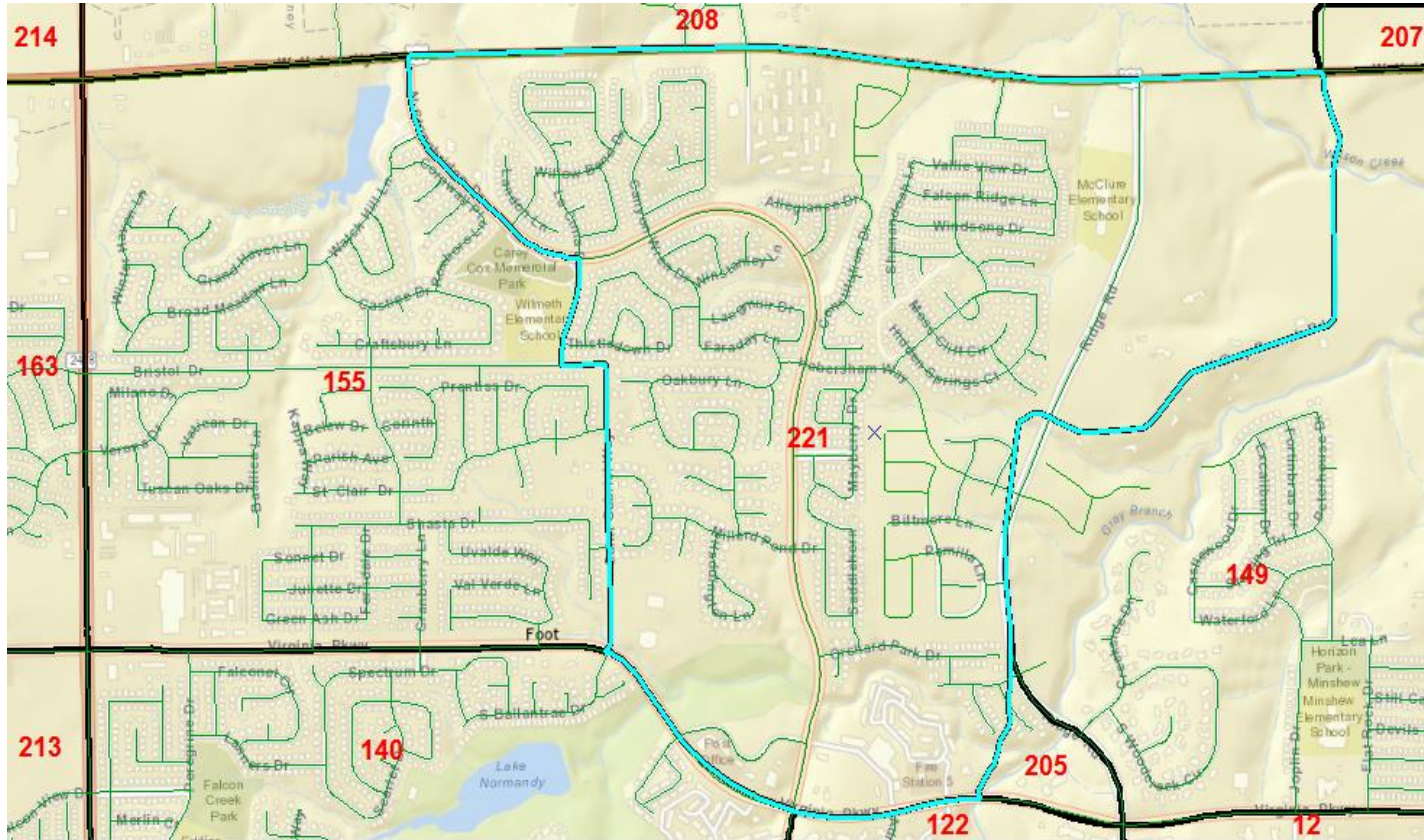

218
Allen City
Allen ISD

130
Allen City
Allen ISD
Plano ISD

Pct. 130 split to add Pct. 219

Split north to south along South Alma Dr. between
West McDermott Dr. and Hedgcoxe Rd.

219
Allen City
Allen ISD

134
Frisco City
Frisco ISD
Prosper ISD

Pct. 134 split to add Pct. 220

Split from north at 380 to south, along property lines to Hillcrest Rd then south to East Main St.

220
Frisco City
Frisco ISD
Prosper ISD

155
McKinney City
McKinney ISD Dist 2

Pct. 155 split to add Pct. 221

Split from north to south along Stonebridge Dr. to Lacima Dr.,
south to Bristol Dr., then south on Saint Gabriel Way to Virginia Pkwy.

221
McKinney City
McKinney ISD Dist 2
McKinney ISD Dist 4