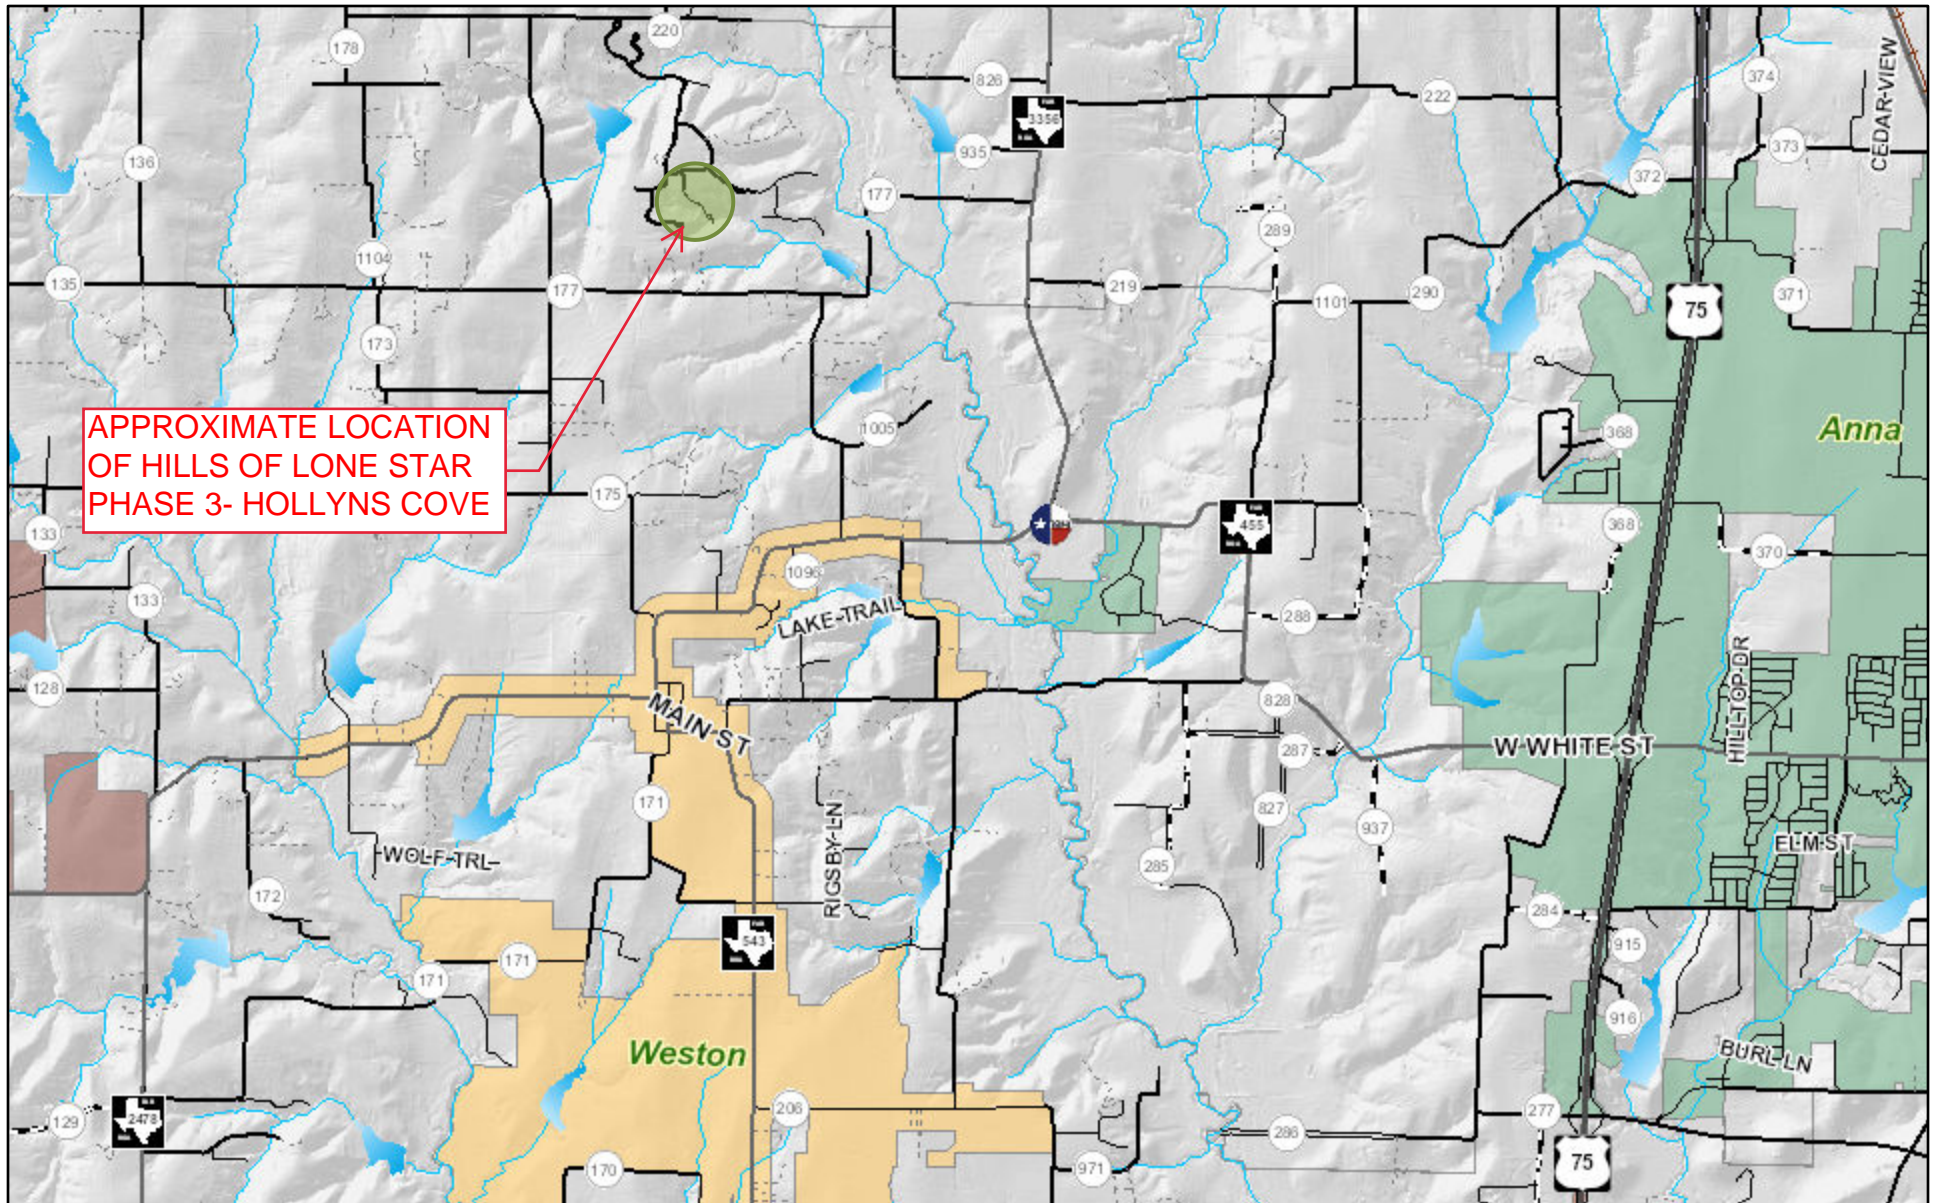

# HILLS OF LONE STAR PHASE 3 - HOLLYNS COVE

11/28/2018 12:12:38 PM

## HILLS OF LONE STAR PHASE 3 HOLLYNS COVE

1:72,224

test, Gabriela, bmf, Sources: Esri, HERE, Garmin, Intermap, increment P