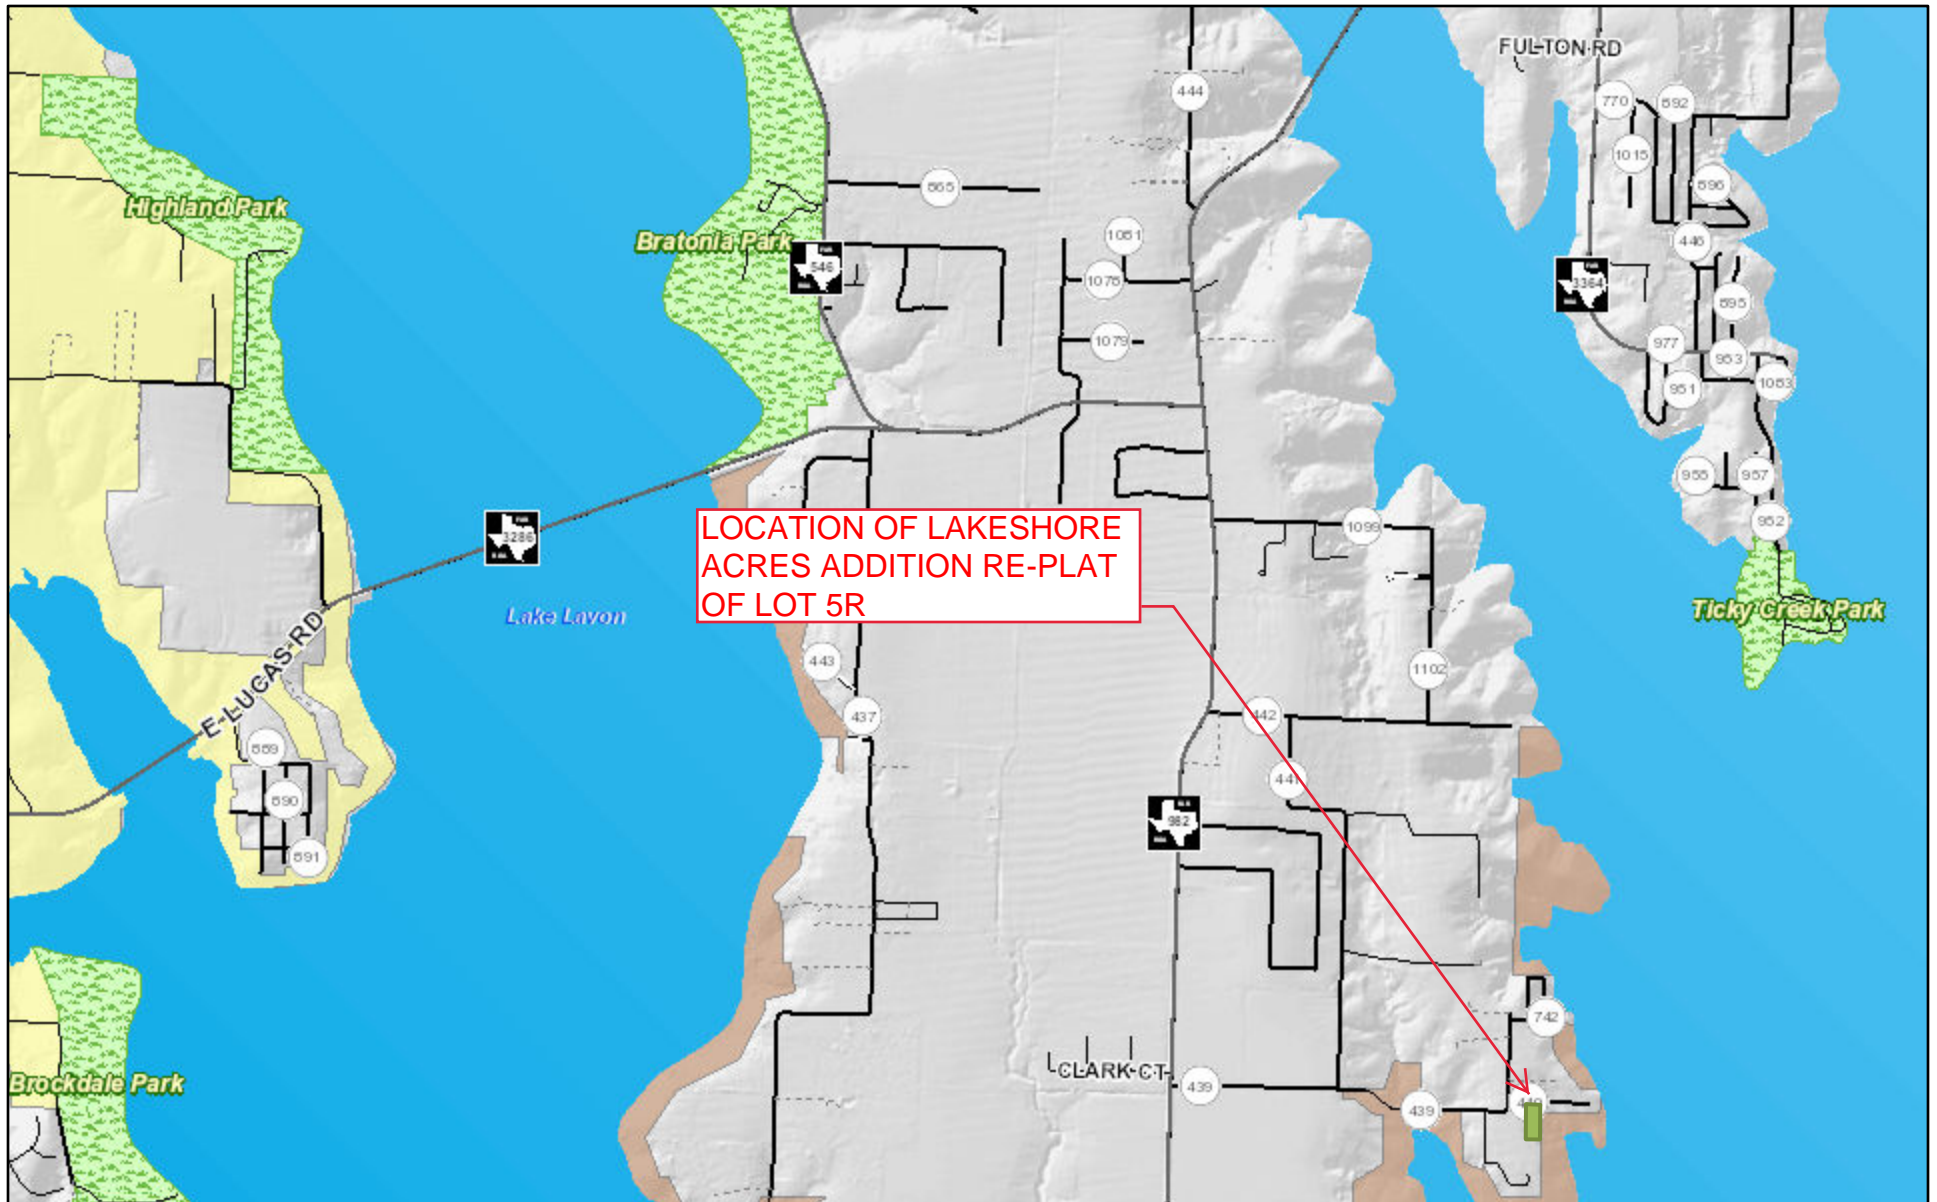

LAKESHORE ACRES ADDITION RE-PLAT LOT 5R

7/10/2019 1:01:30 PM

Lakeshore Acres Addition is approximately 7.3 miles south of Princeton on CR 440
approximately 0.9 miles east of FM 982.

test, Sources: Esri, HERE, Garmin, Intermap, increment P Corp., GEBCO, USGS, FAO, NPS, NRCAN, GeoBase, IGN, Kadaster NL, Ordnance Survey,