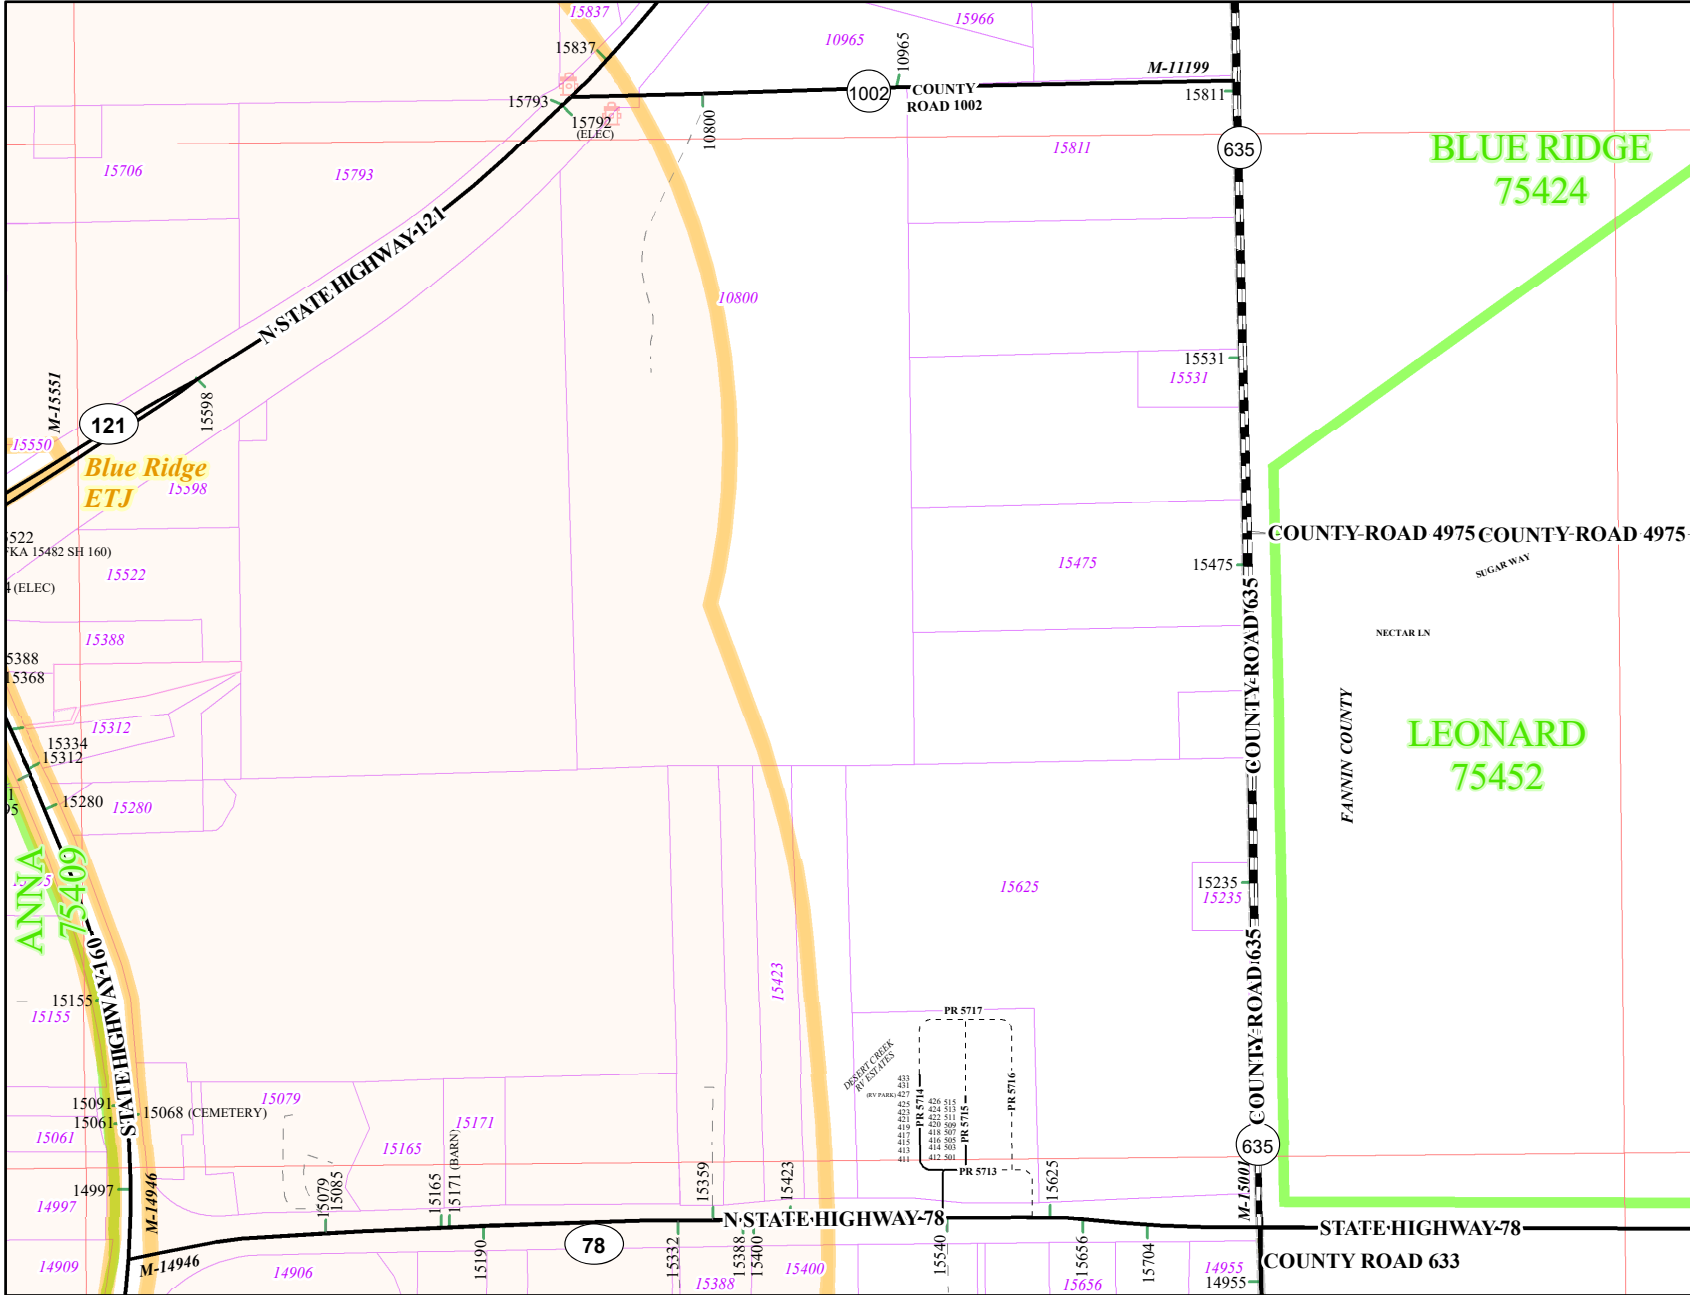

Legend

- Map Boundary
- Asphalt/Concrete
- Rock
- Dirt
- Private/Urban
- County Line
- Rail
- CCAD Parcel
- Zip Code
- City ETJ
- UMBs
- Rural MSAG
- Fire Hydrant

IT/GIS

Road Shields

- Interstate
- US Hwy
- State Hwy
- Business/Spur
- Farm to Market
- County Road

19M1	19N4	FAN
19M2	19N3	FAN
18M1	18N4	FAN

This map is a graphic representation of Collin County and should only be used for illustrative purposes. In no way should this map be used to settle any boundary dispute or locational conflict.

Collin County Road Atlas 19N3

Wednesday, July 29, 2020