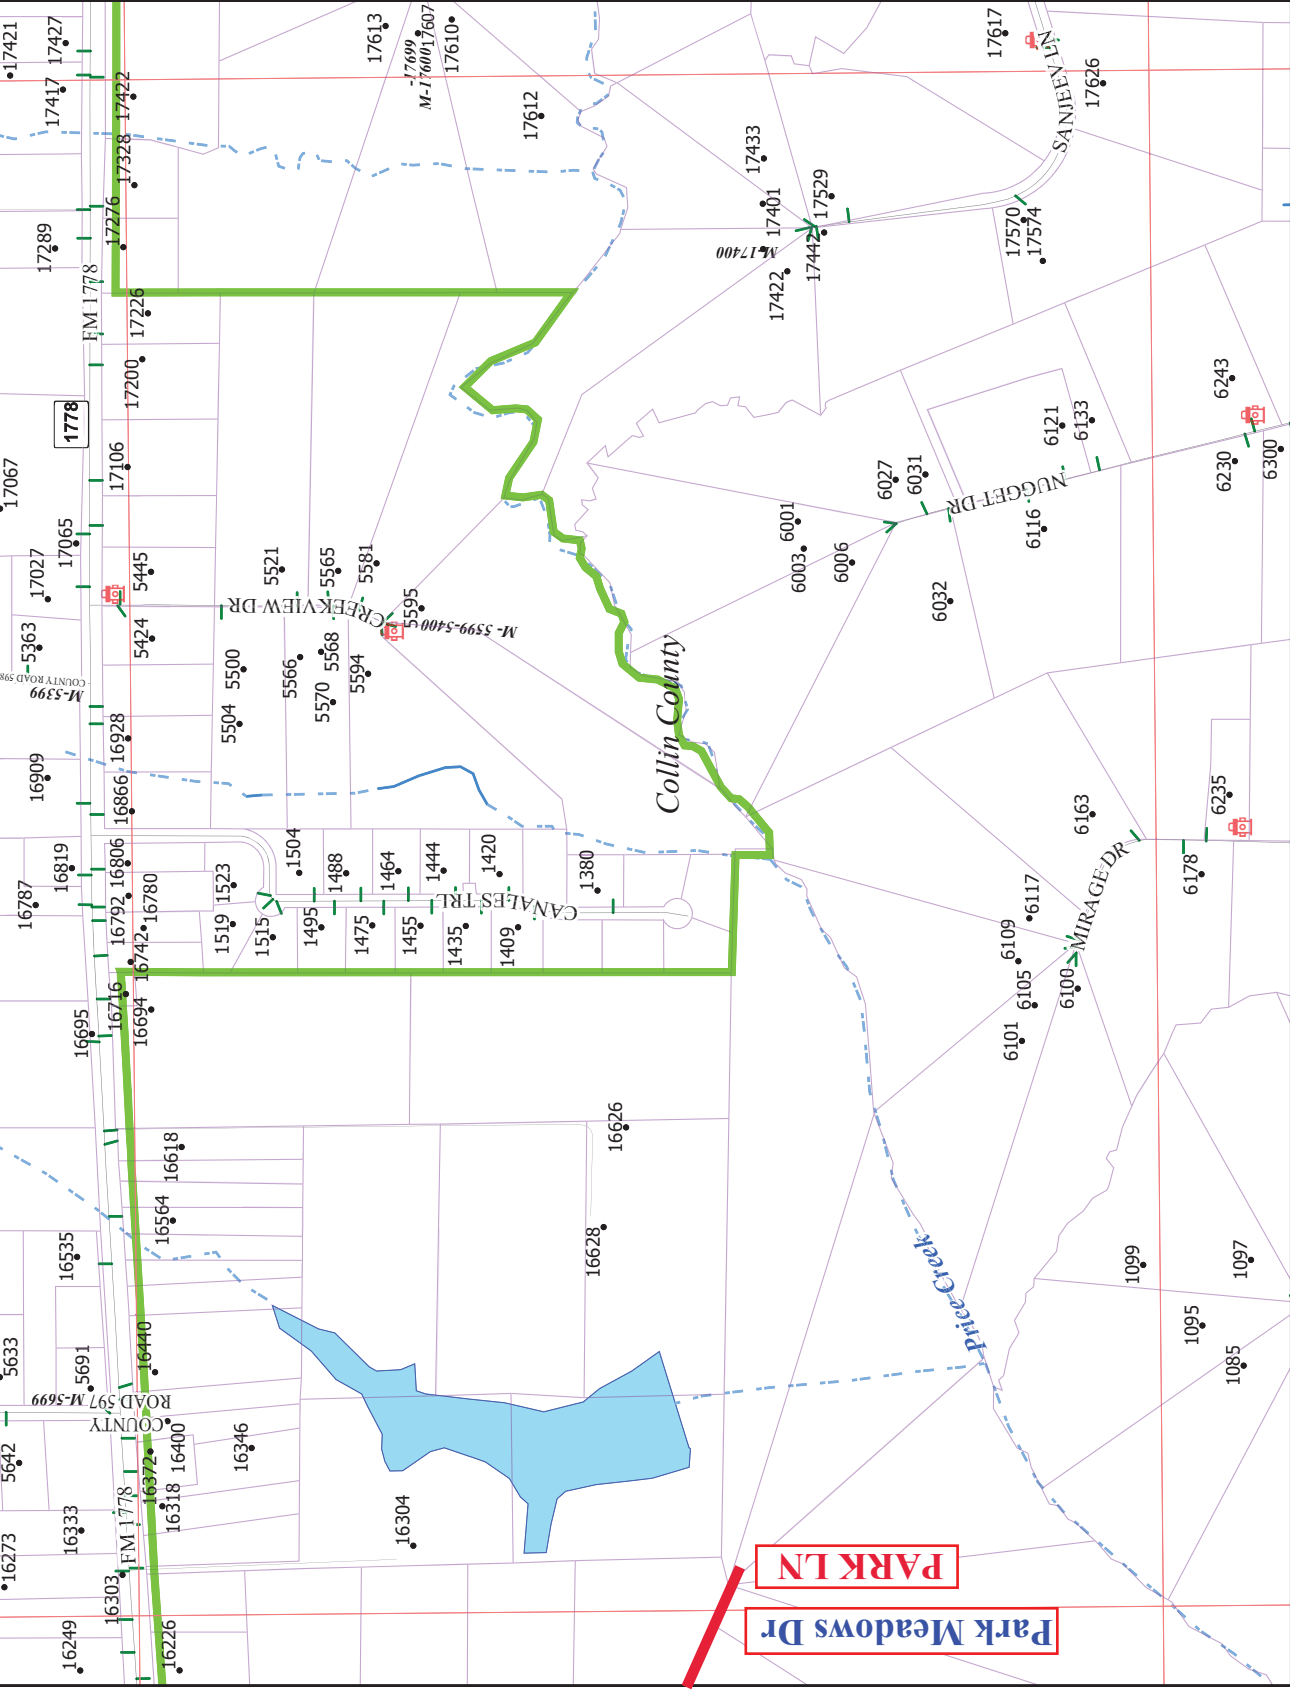

Legend

- Map Boundary
- Asphalt/Concrete
- Rock
- Dirt
- Private/Urban
- County Line
- Rail
- CCAD Parcel
- M-1400 Rural MSAG
- 75069 Zip Code
- Anna City ETJ
- UMBs
- Fire Hydrant

Road Shields

- Interstate
- US Hwy
- State Hwy
- Business/Spur
- Farm to Market
- County Road

5M1	5N4	5N1
5M2	5N3	5N2
4M1	4N4	4N1

This map is a graphic representation of Collin County and should only be used for illustrative purposes. In no way should this map be used to settle any boundary dispute or locational conflict.

**Collin County
Road Atlas
5N3**

August 21, 2020