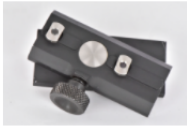

Hover to Zoom Download this Image

MSRP:
 \$920.99

Available from Steiner for: \$839.99

HarrisBipods.com

All our products are 100% made in the USA

[HOME PAGE](#) [BIPODS](#) [ADAPTERS](#) [COMBOS](#) [CONTACT US](#) [VIEW CART](#)

We sell the complete line of [Harris Bipods](#) and [adapters](#) at discounted prices.

Adapters:

MLRA

Rotating MLOK adapter for MLOK Rails **\$67.95**

[Add To Cart](#)

[Click for more information](#)

KMRA

Rotating KeyMod adapter for KeyMod Rails **\$67.95**