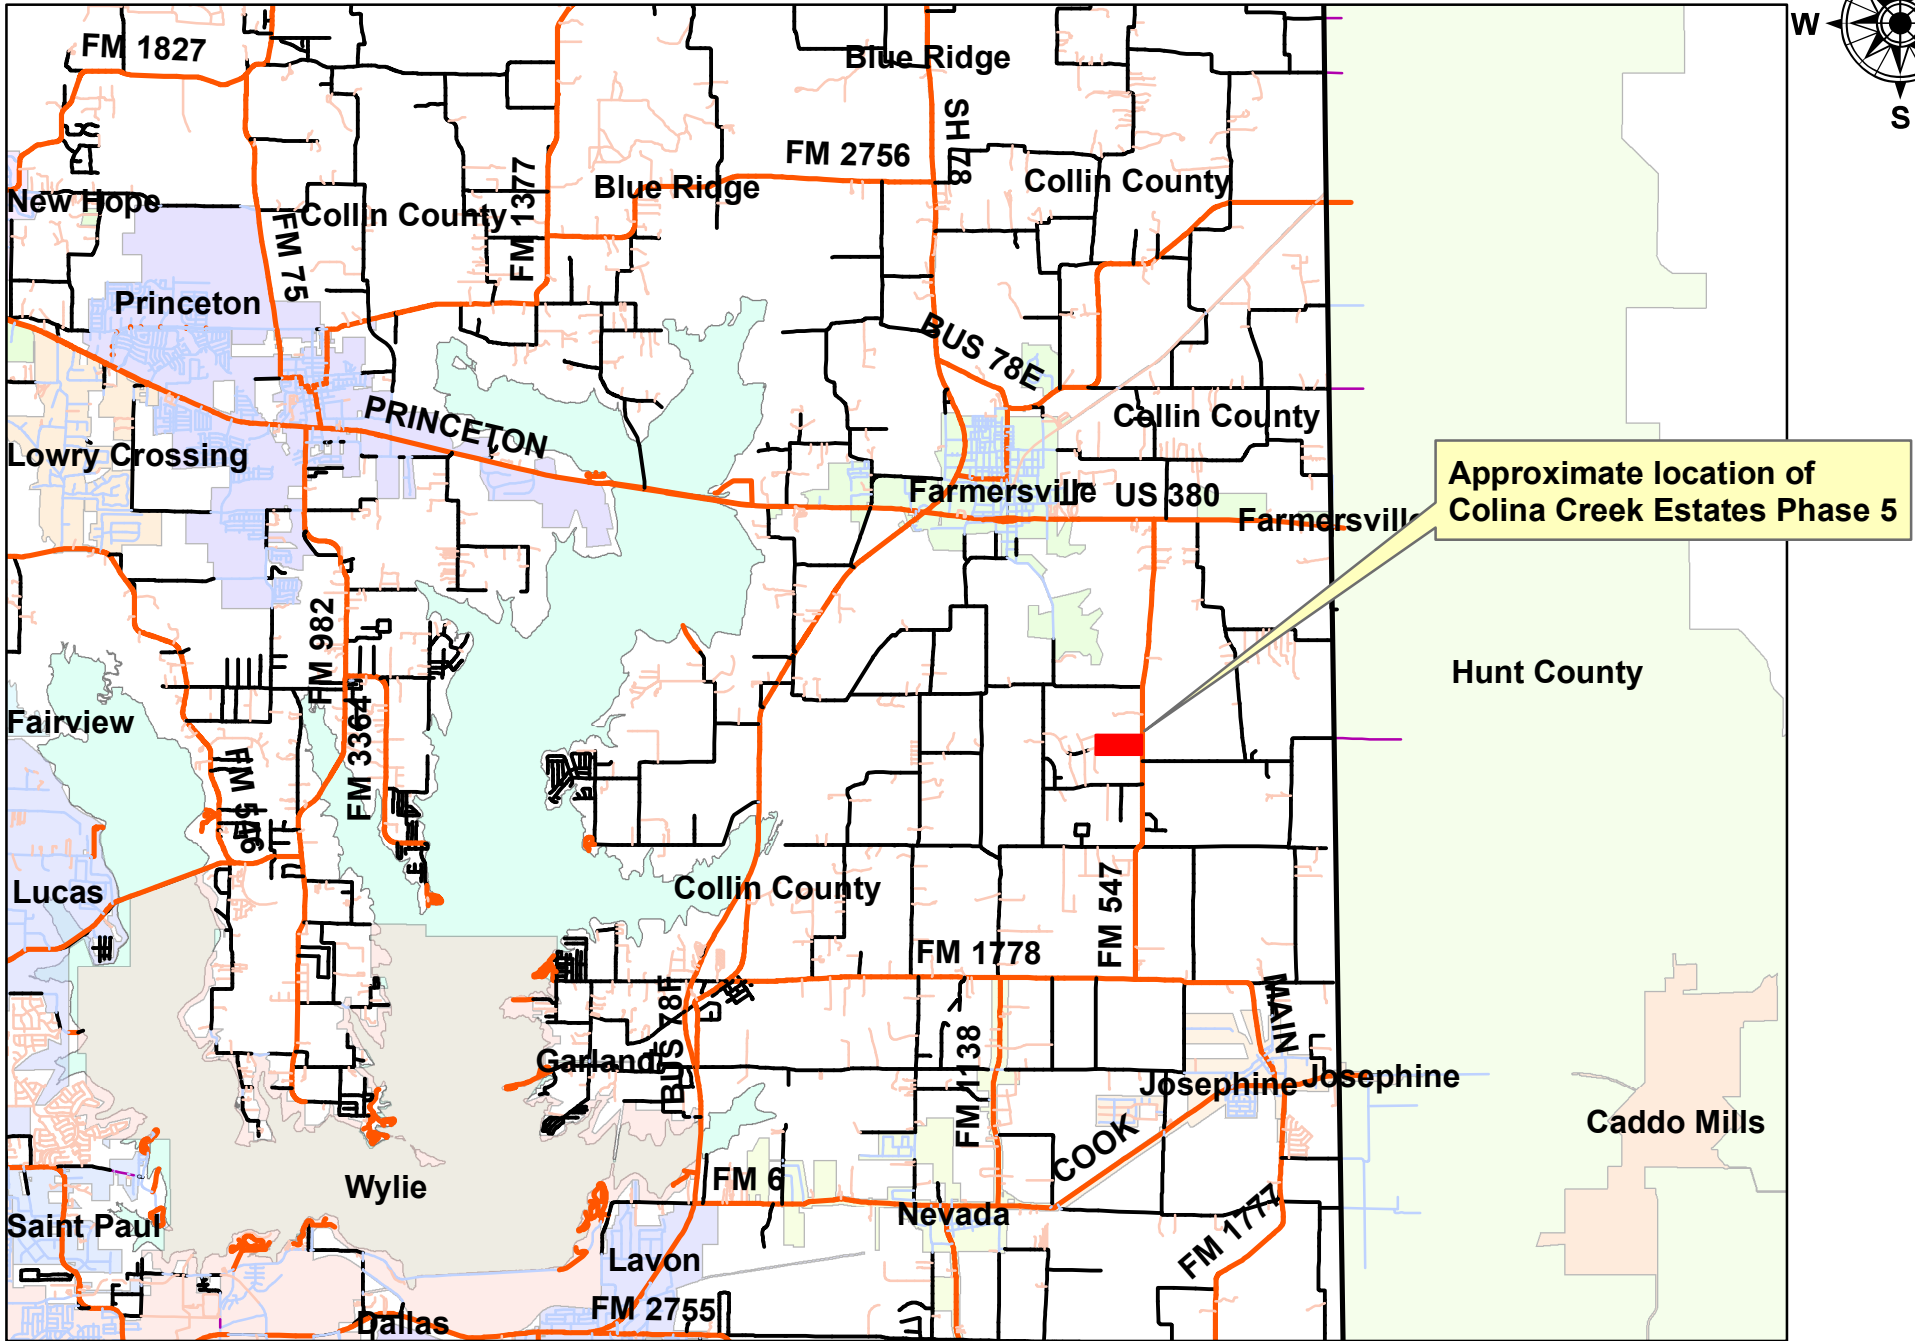

COLINA CREEK ESTATES PHASE 5

Approximate location of Colina Creek Estates Phase 5

Colina Creek Estates phase 5 is located off FM 547 approximately 3.30 miles south of Farmersville