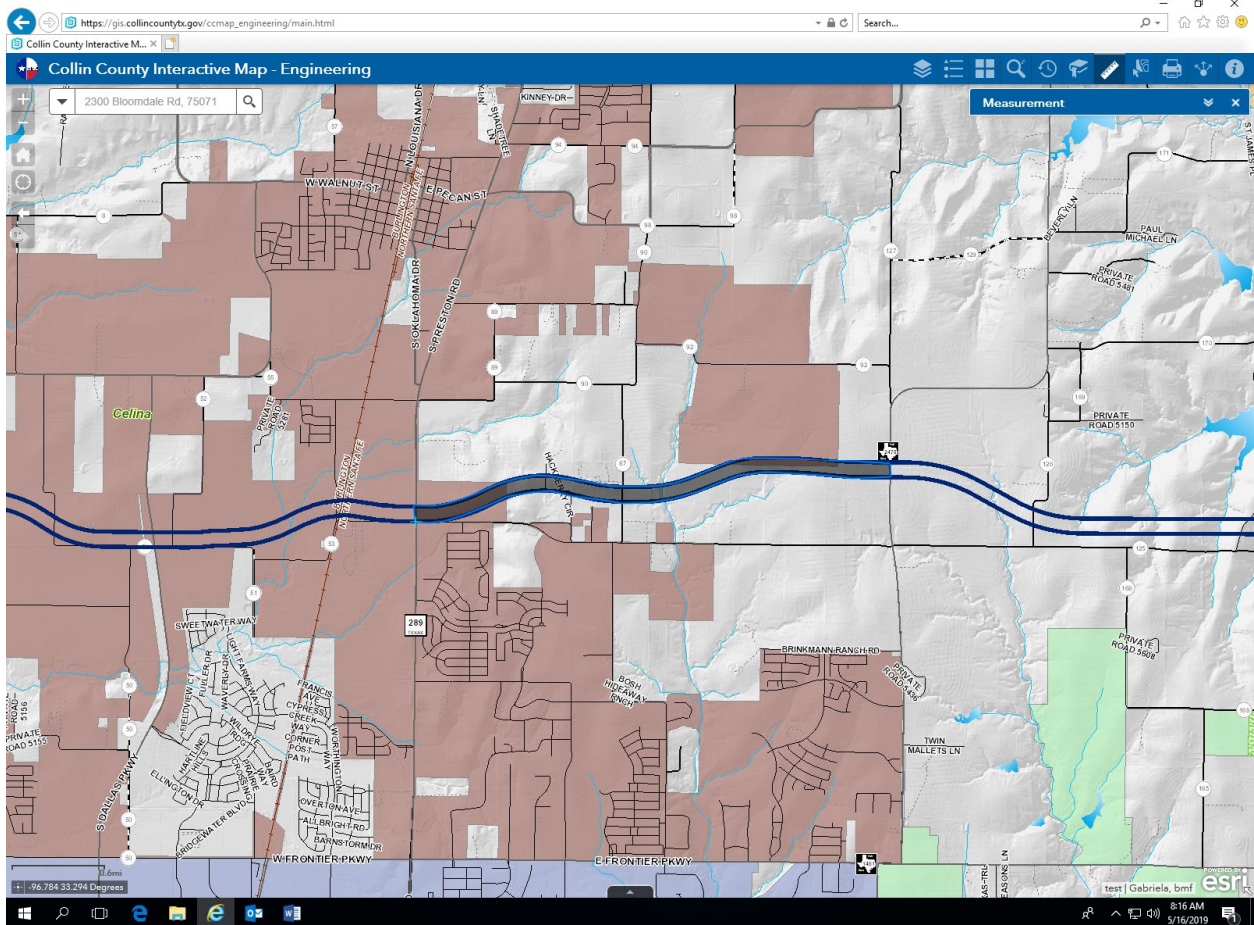

# LOCATION MAP

Collin County Outer Loop  
From State Highway 289 (Preston Road) East to F.M. Highway 2478 (Custer Road)  
Approximately 3 Miles