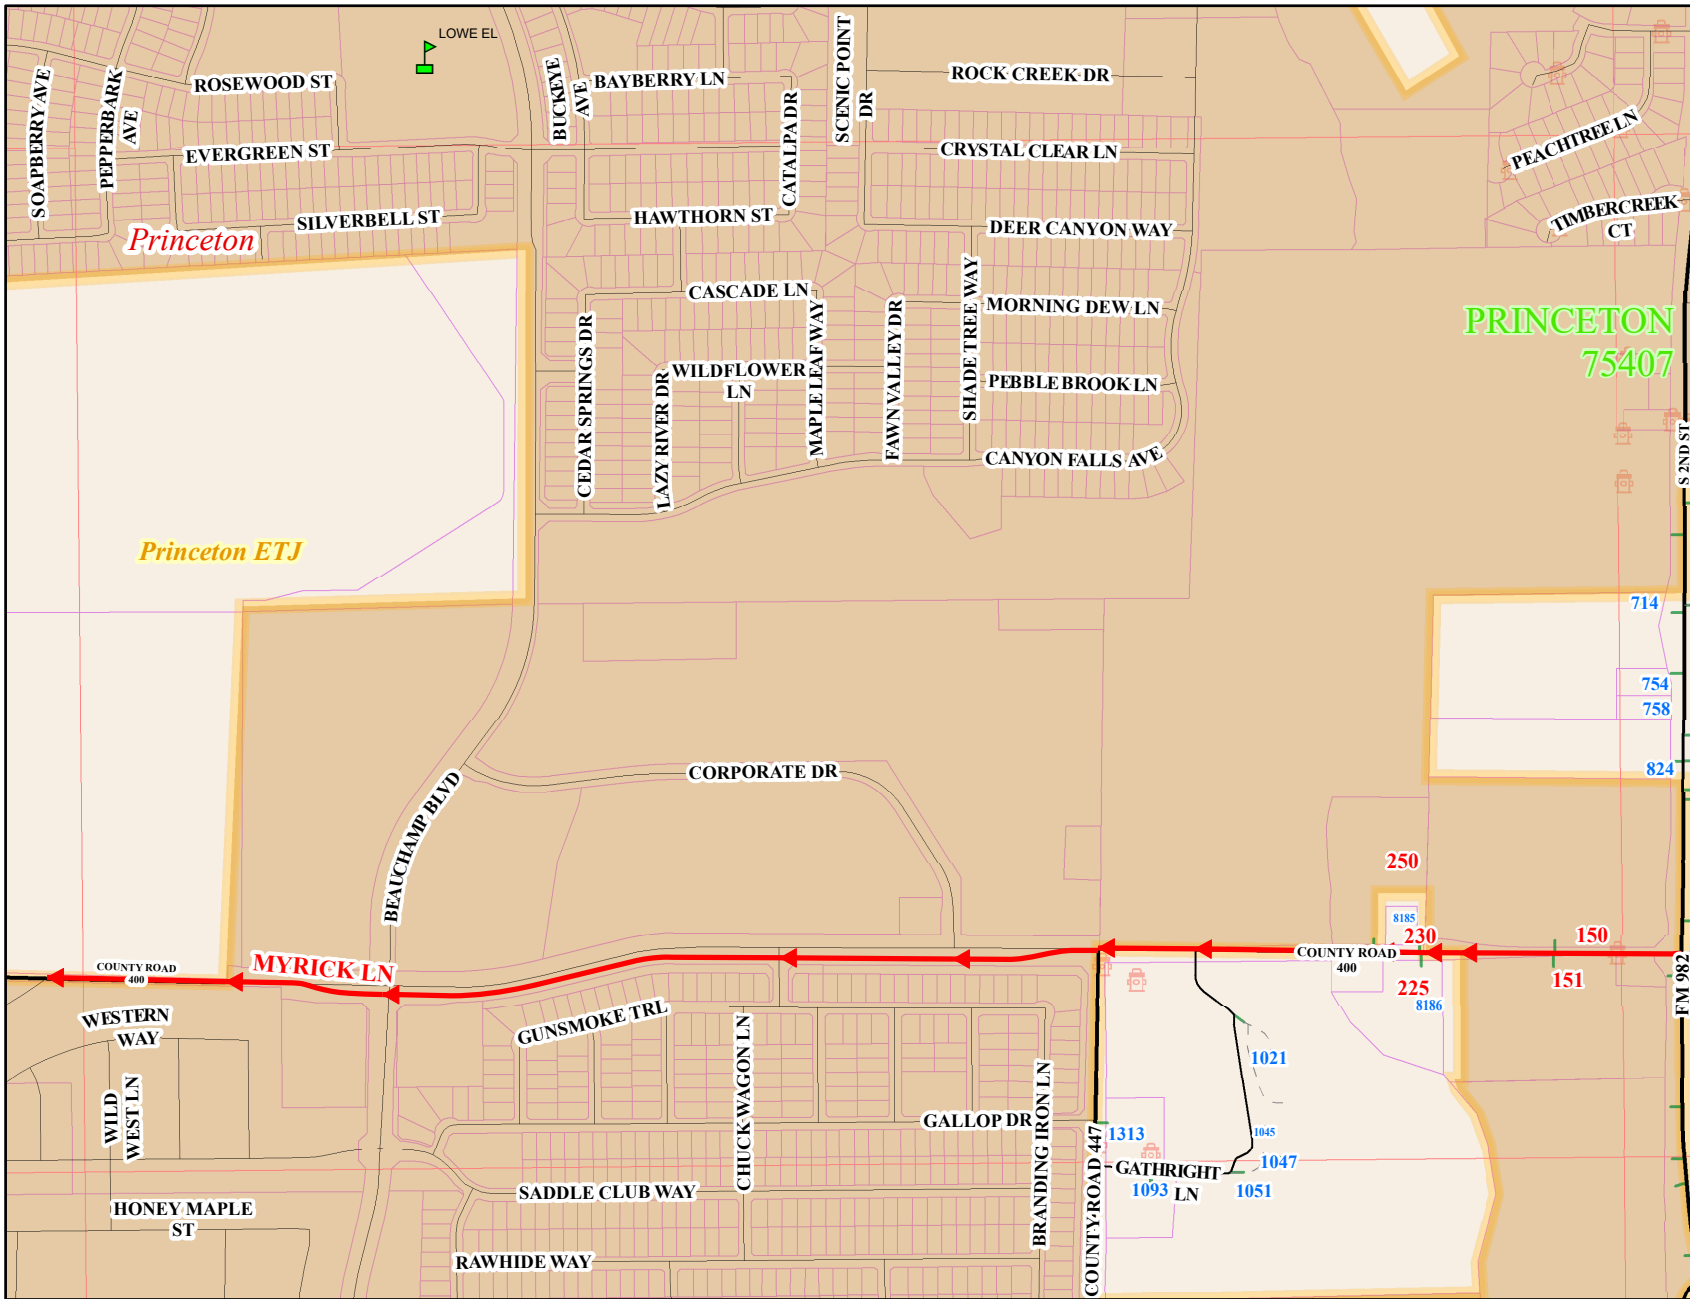

9K3

Legend

- Map Boundary
- Asphalt/Concrete
- Rock
- Dirt
- Private/Urban
- County Line
- Rail
- CCAD Parcel
- Zip Code
- City ETJ
- UMBs
- M-1400 Rural MSAG
- Fire Hydrant

9K3

IT/GIS

Road Shields

- Interstate
- US Hwy
- State Hwy
- Business/Spur
- Farm to Market
- County Road

9J1	9K4	9K1
9J2	9K3	9K2
8J1	8K4	8K1

This map is a graphic representation of Collin County and should only be used for illustrative purposes. In no way should this map be used to settle any boundary dispute or locational conflict.

Collin County Road Atlas

9K3

11/12/2020