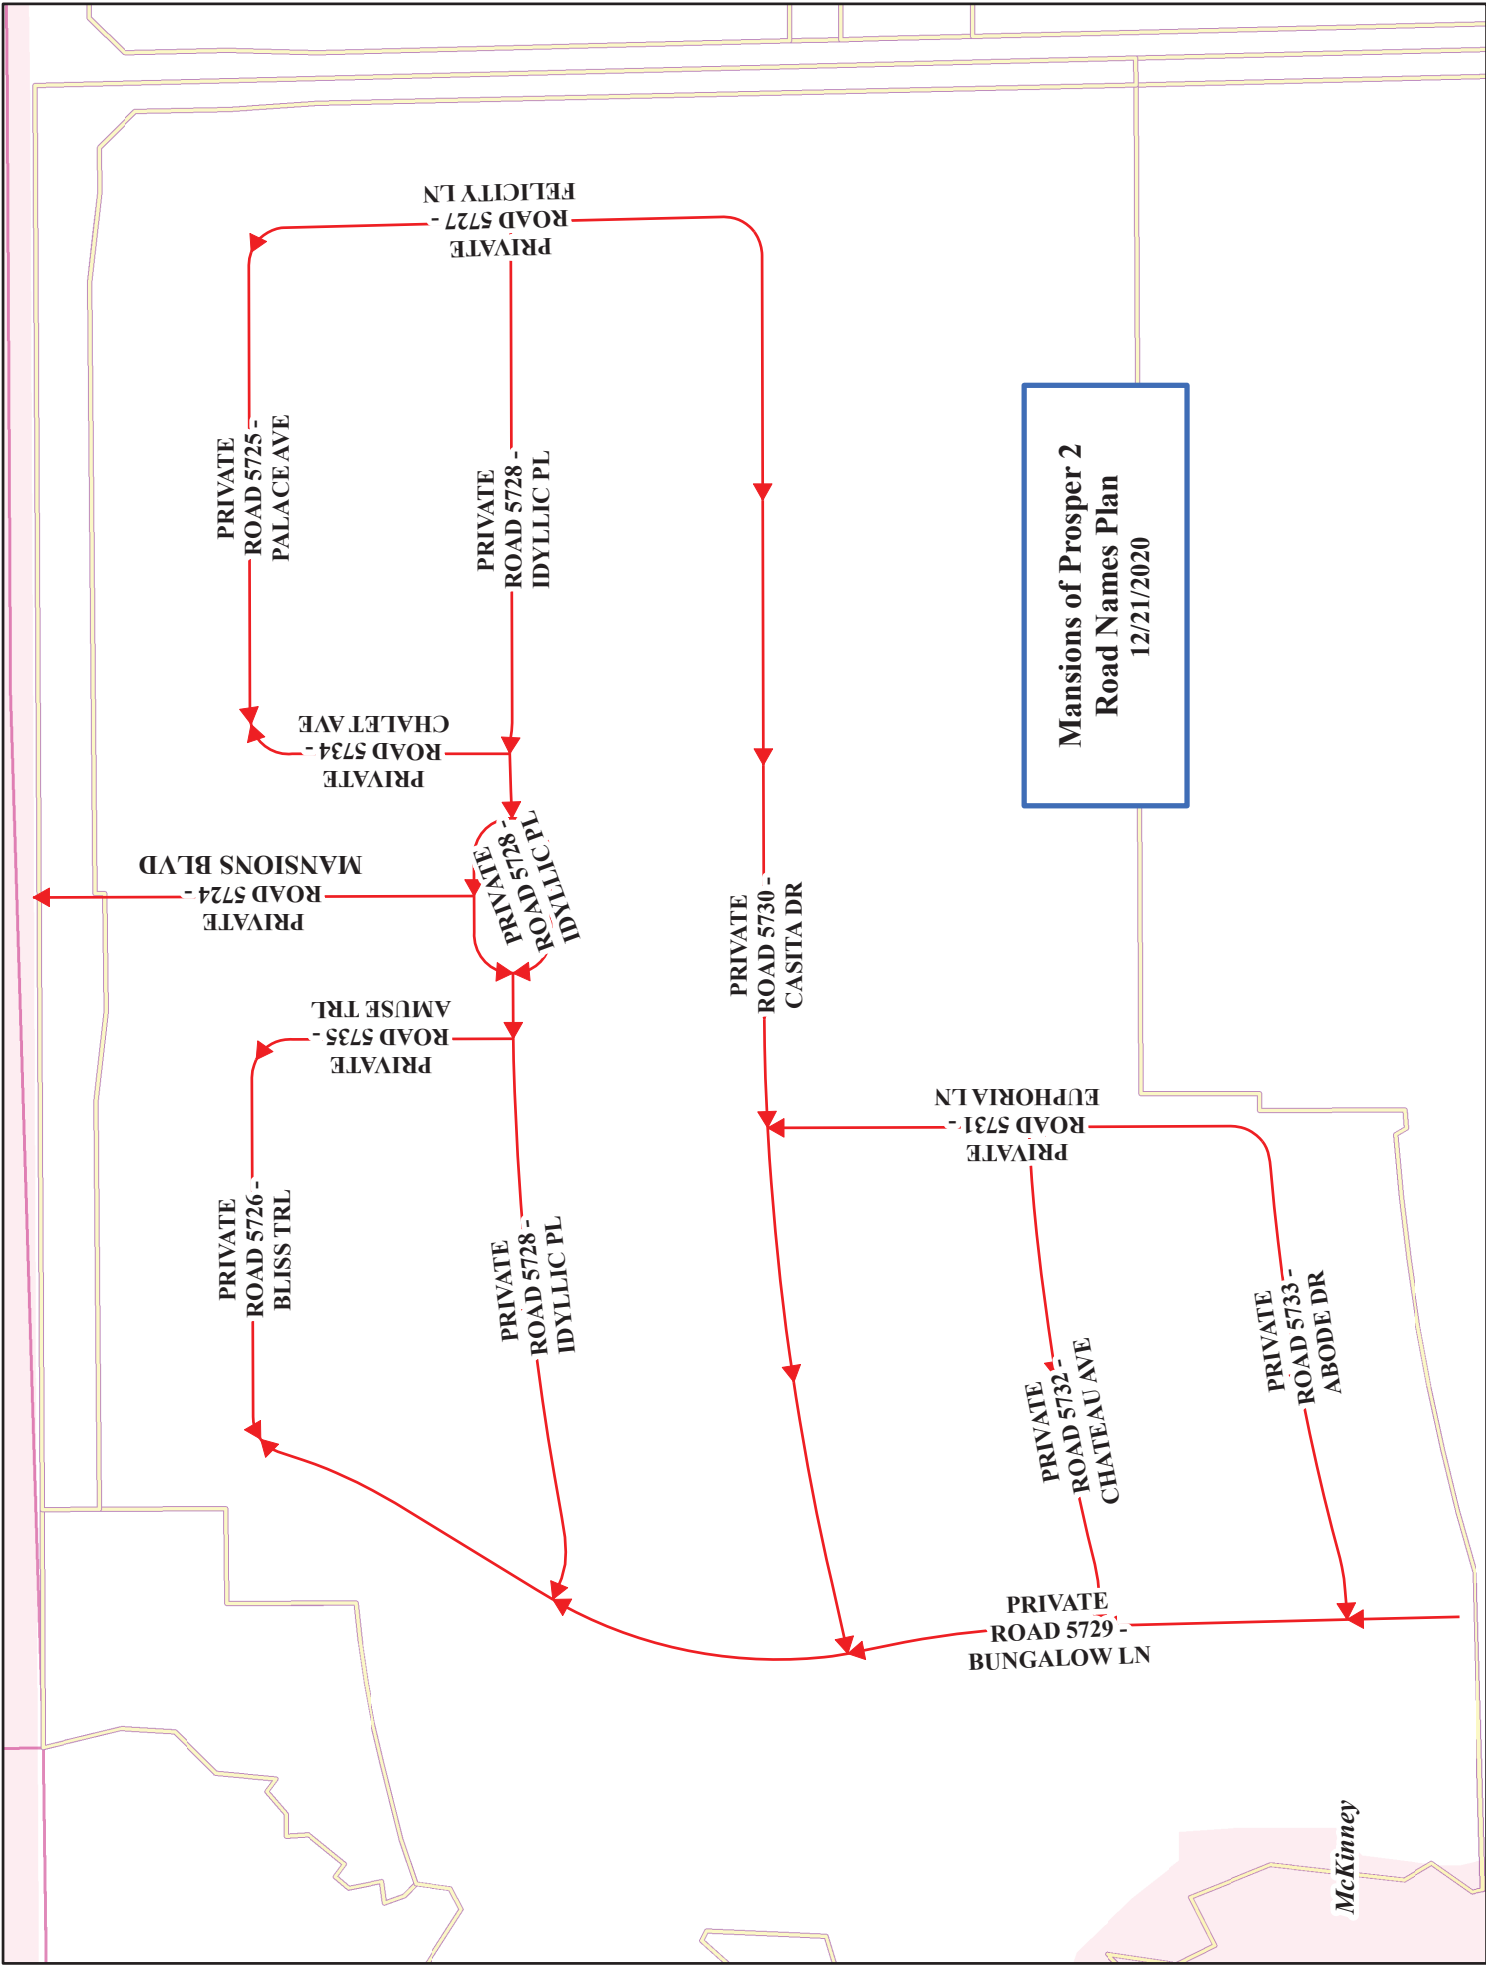

Mansions of Prosper 2
Road Names Plan
12/21/2020

PRIVATE ROAD 5725 - PALACE AVE
PRIVATE ROAD 5728 - IDYLLIC PL
PRIVATE ROAD 5734 - CHALET AVE
PRIVATE ROAD 5728 - IDYLLIC PL
PRIVATE ROAD 5728 - IDYLLIC PL
PRIVATE ROAD 5724 - MANSIONS BLVD
PRIVATE ROAD 5728 - IDYLLIC PL

PRIVATE ROAD 5735 - AMUSE TRL
PRIVATE ROAD 5726 - BLISS TRL
PRIVATE ROAD 5728 - IDYLLIC PL

PRIVATE ROAD 5730 - CASITA DR

PRIVATE ROAD 5731 - EUPHORIA LN
PRIVATE ROAD 5732 - CHATEAU AVE

PRIVATE ROAD 5729 - BUNGALOW LN

PRIVATE ROAD 5733 - ABODE DR

McKinney