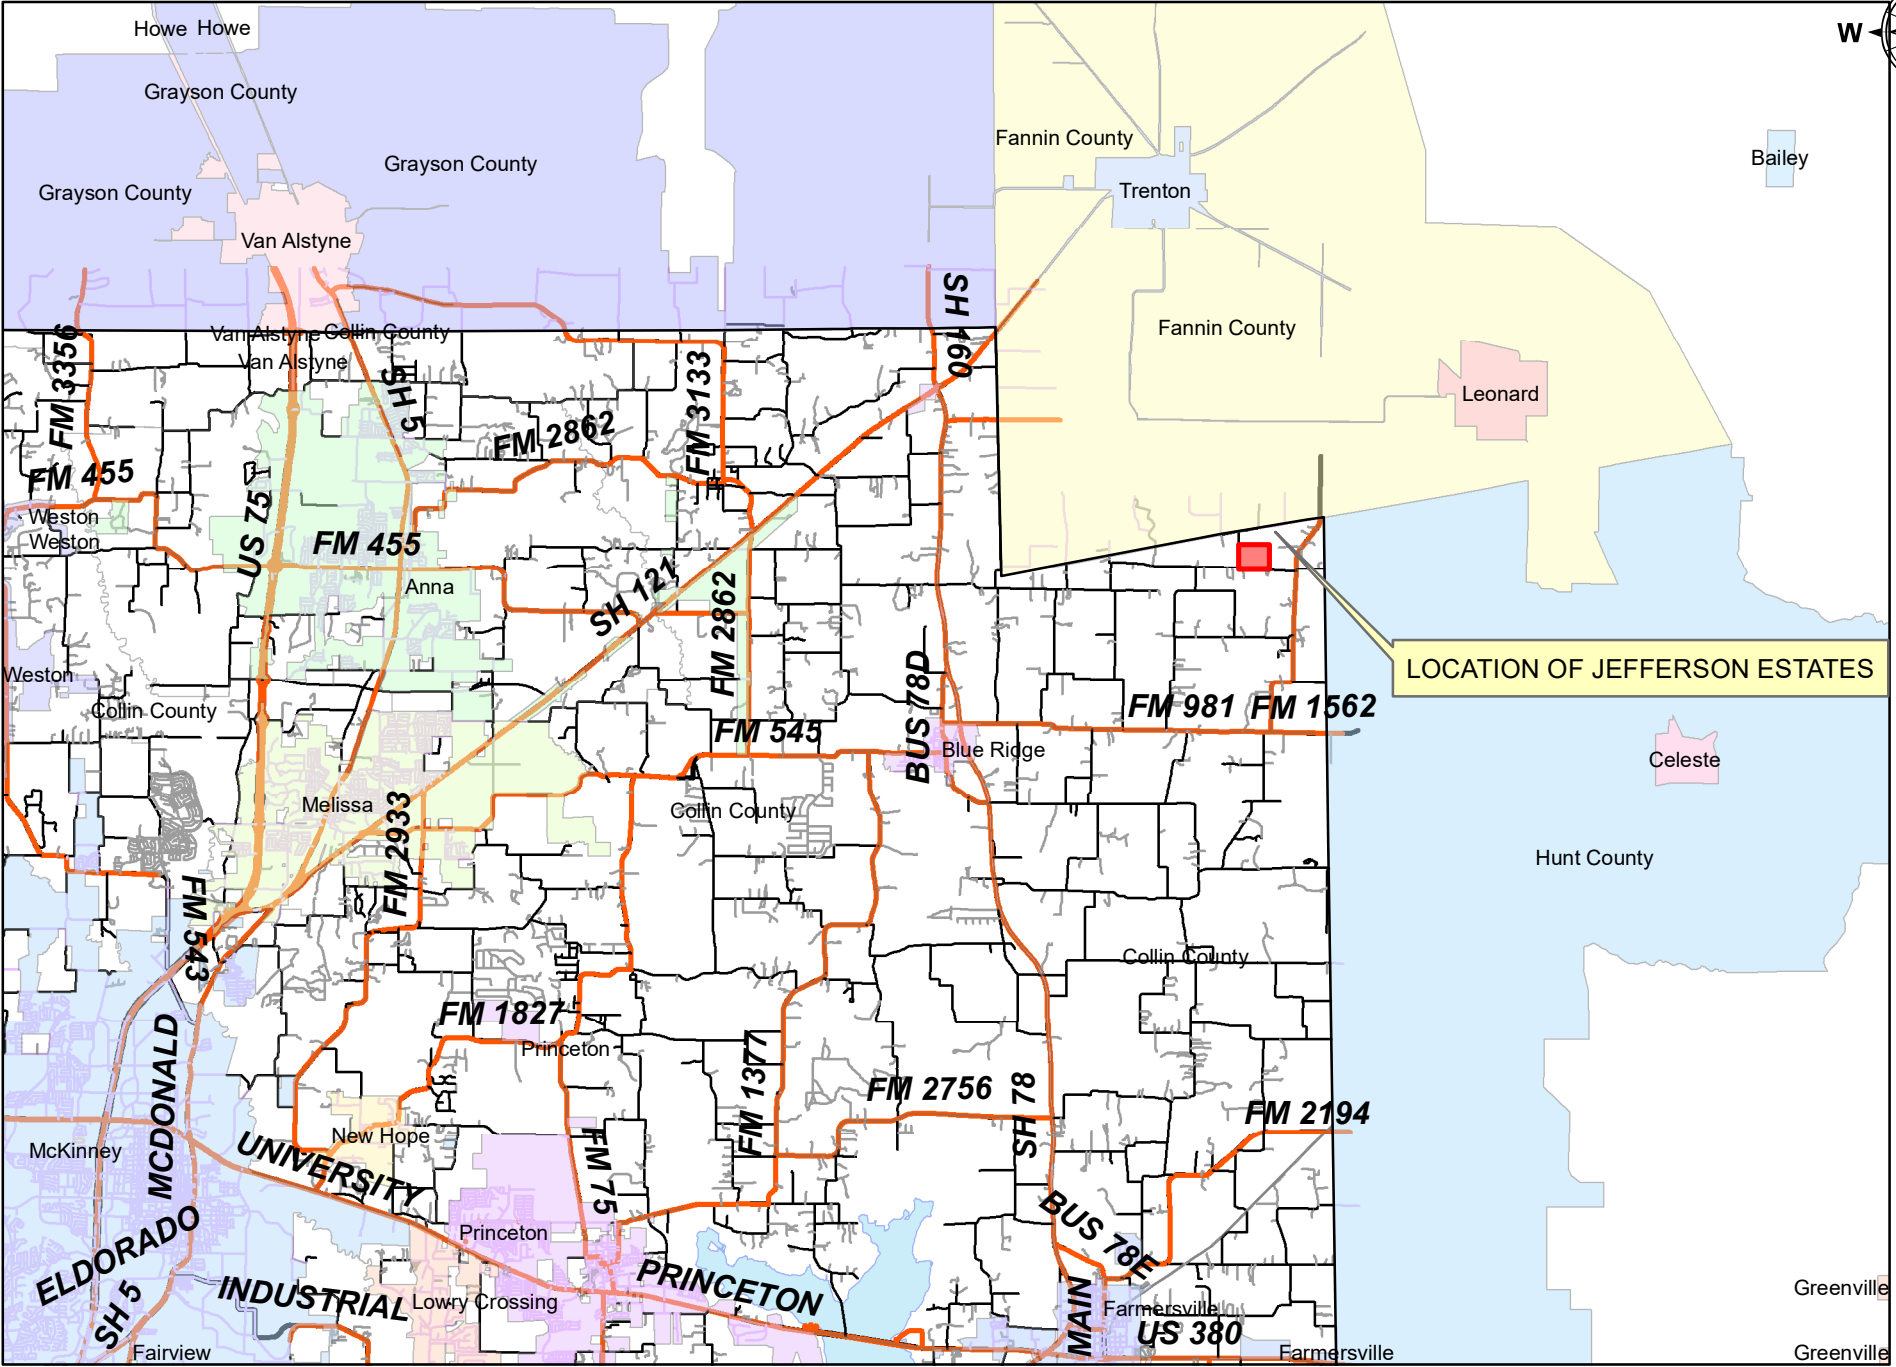

JEFFERSON ESTATES

Jefferson Estates is located on the intersection of CR 673 and CR 707 approximately 5.07 miles northeast of Blue Ridge