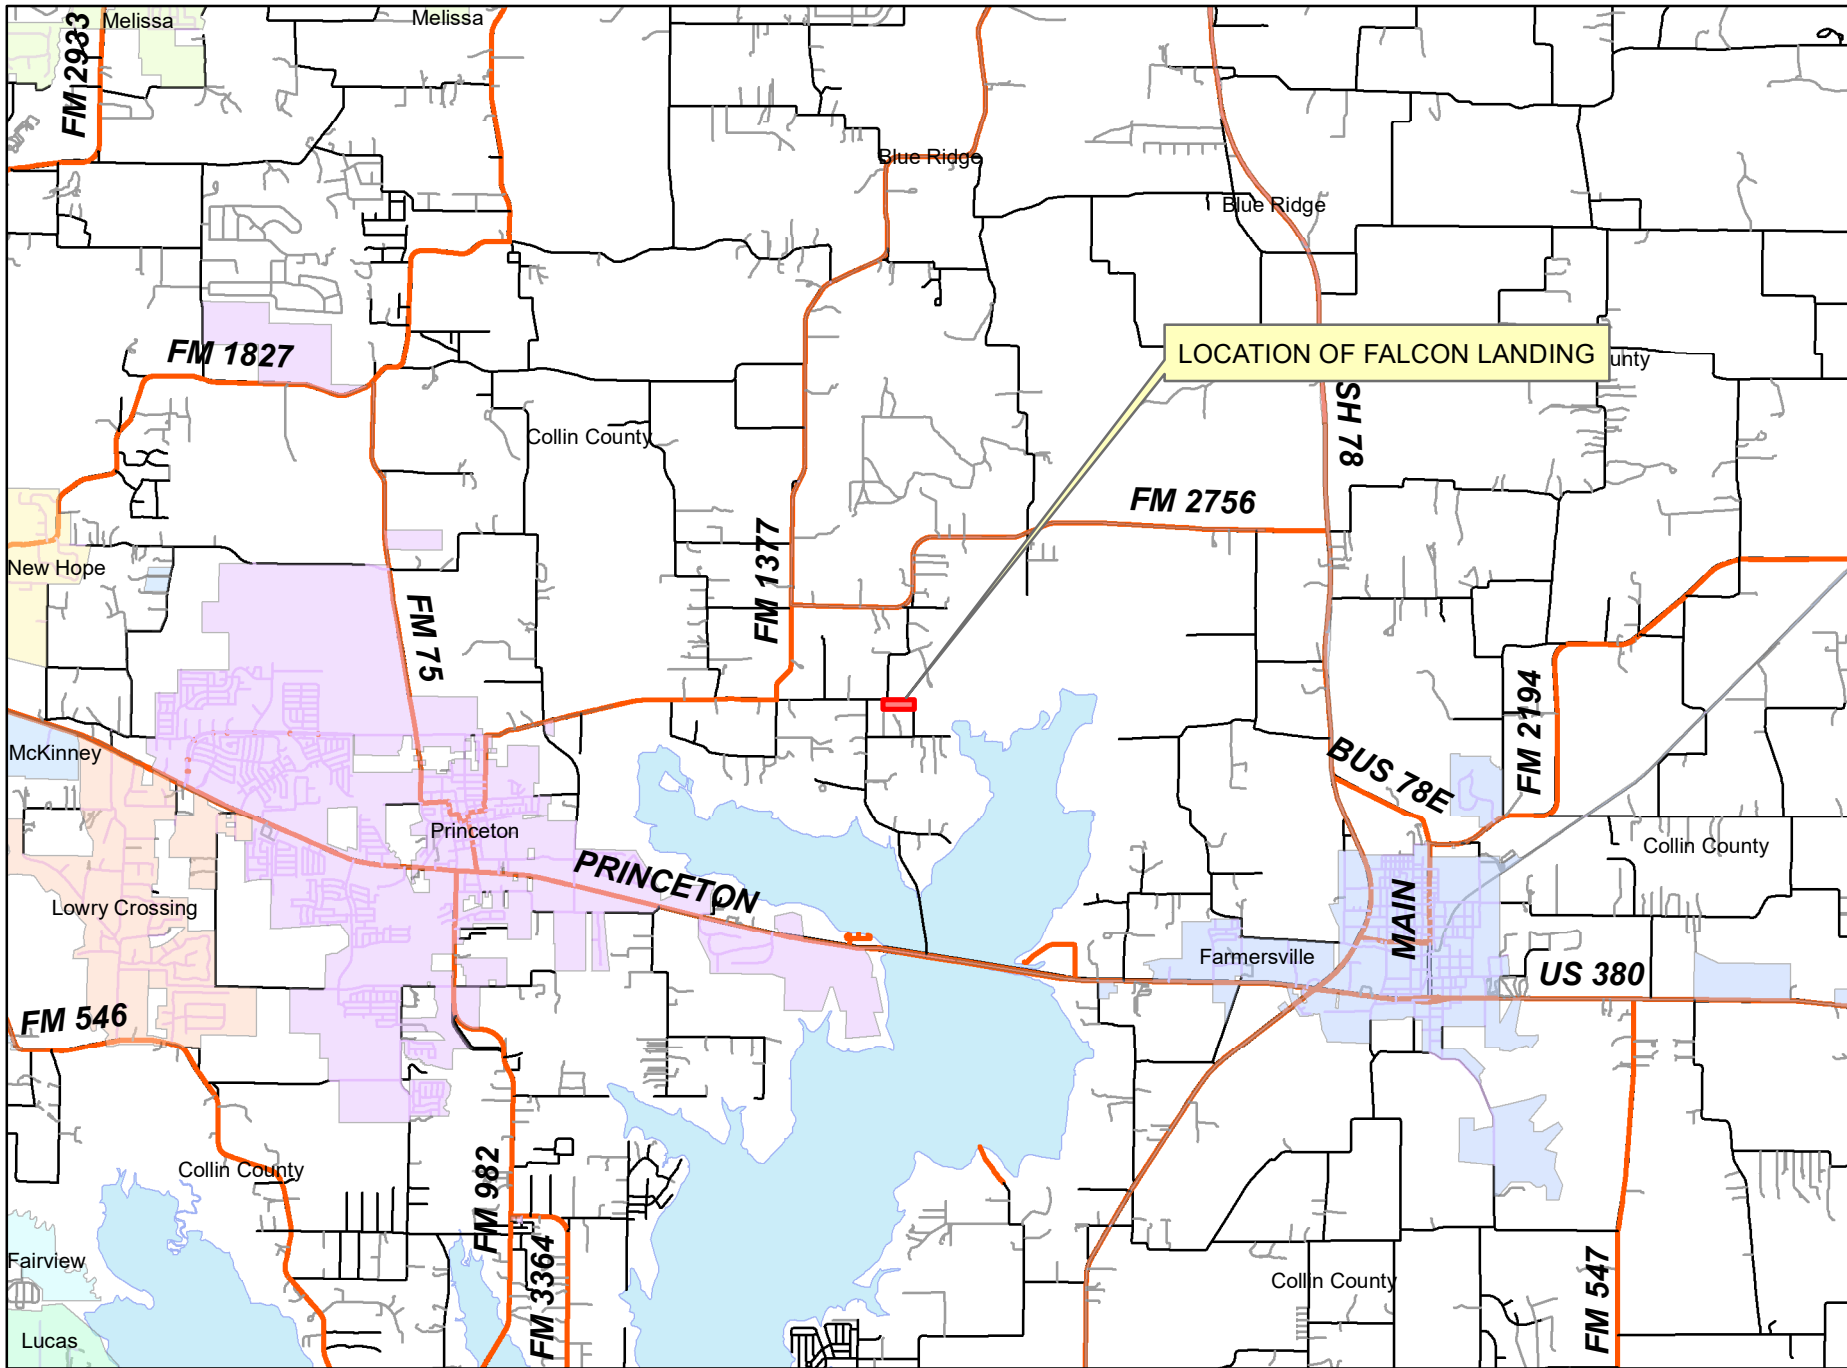

# FALCON LANDING

Falcon Landing is located along CR 496 at CR 564 approximately 3.5 miles Northeast of Princeton