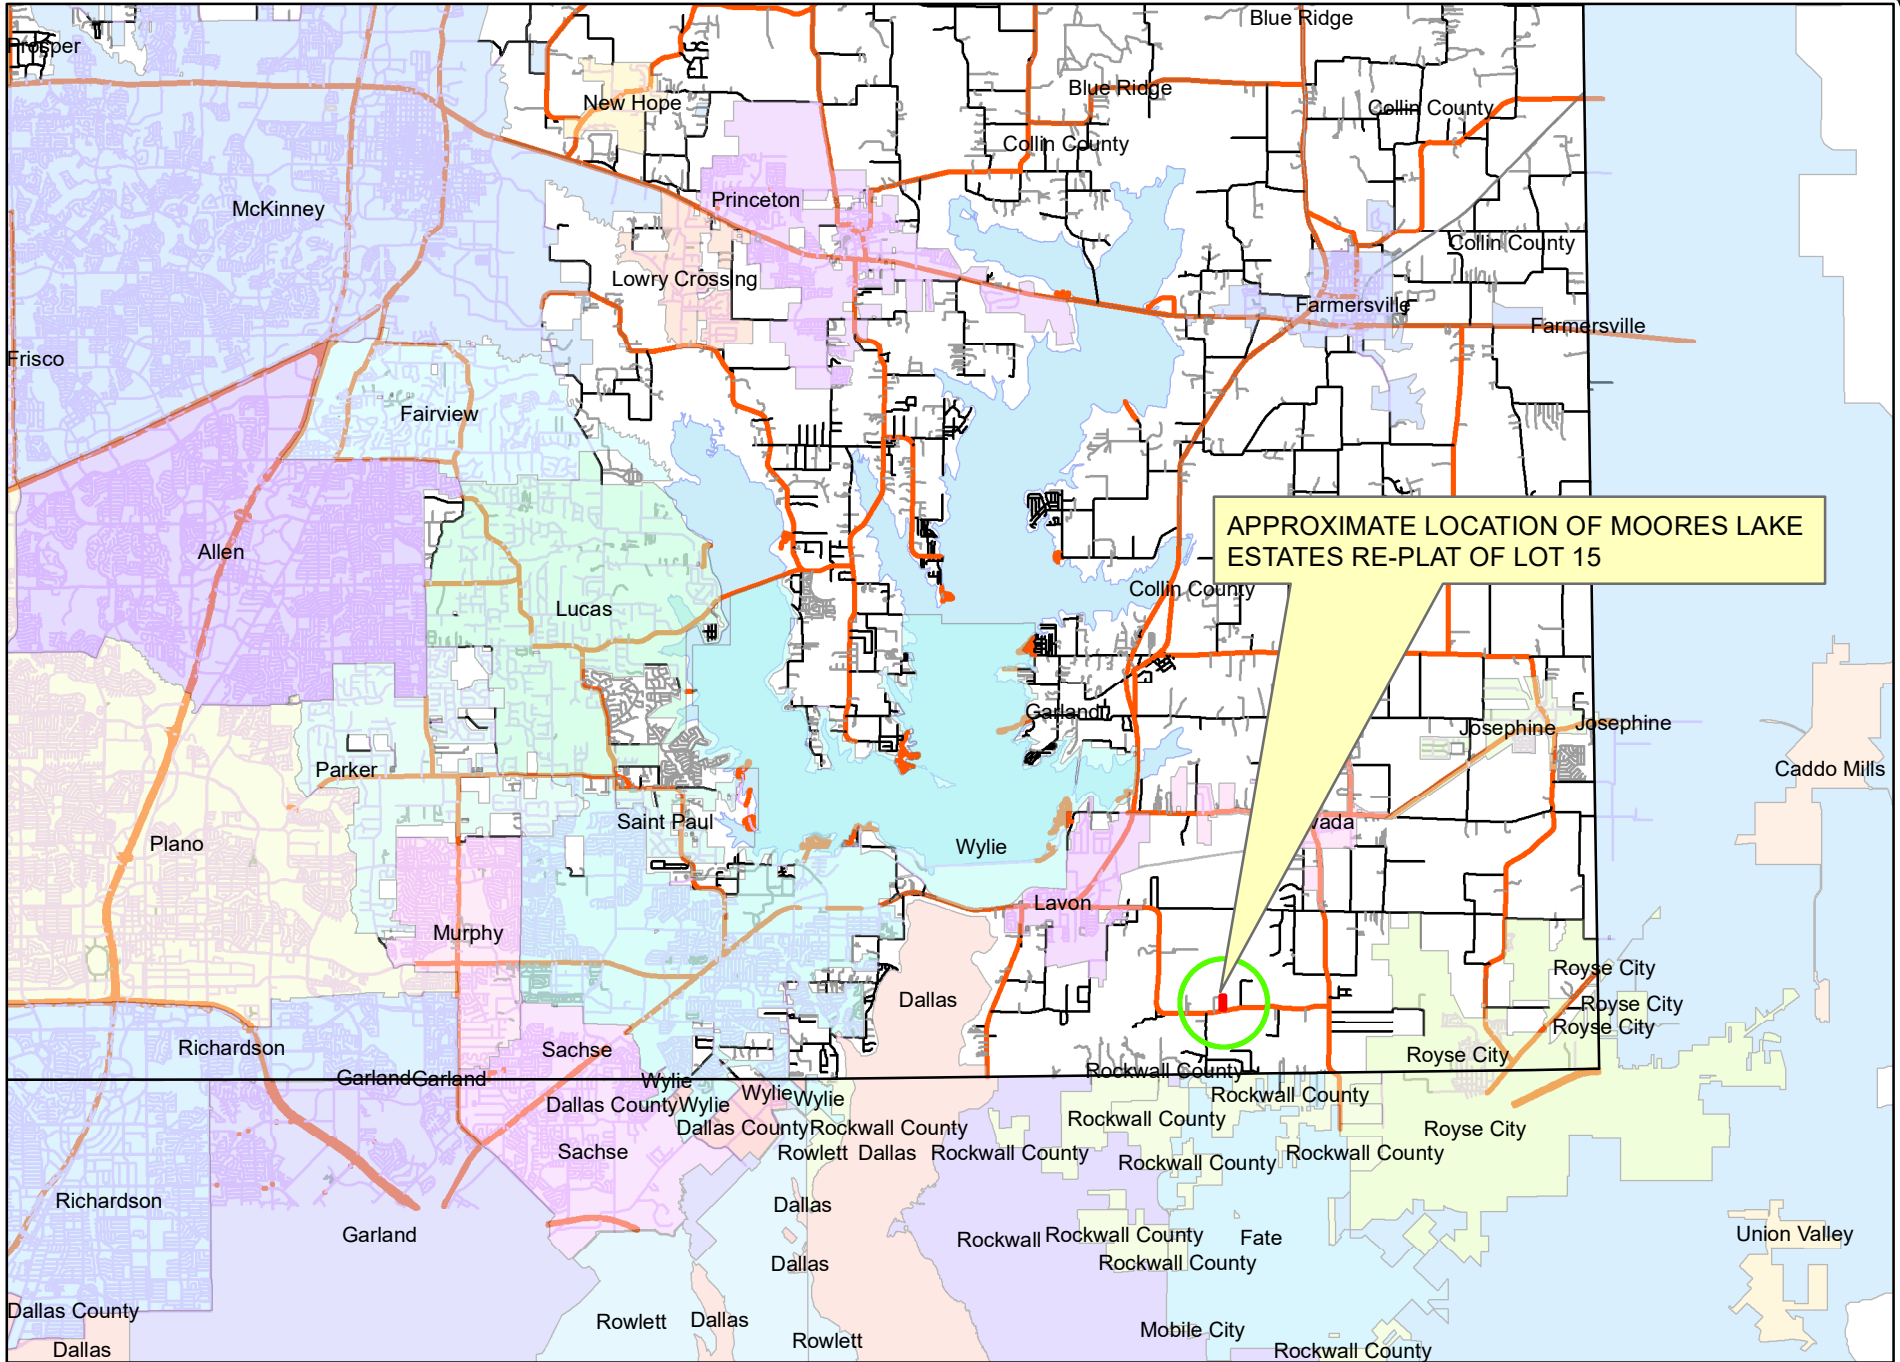

MOORES LAKE ESTATES RE-PLAT OF LOT 15

Moore's Lake Estates Re-plat of lot 15 is located on Carter Dr within the Moore's Lake Estates subdivision development. The Moore's Lake Estates is located on FM 2755 approximately 3.1 miles Southeast of the City of Lavon.