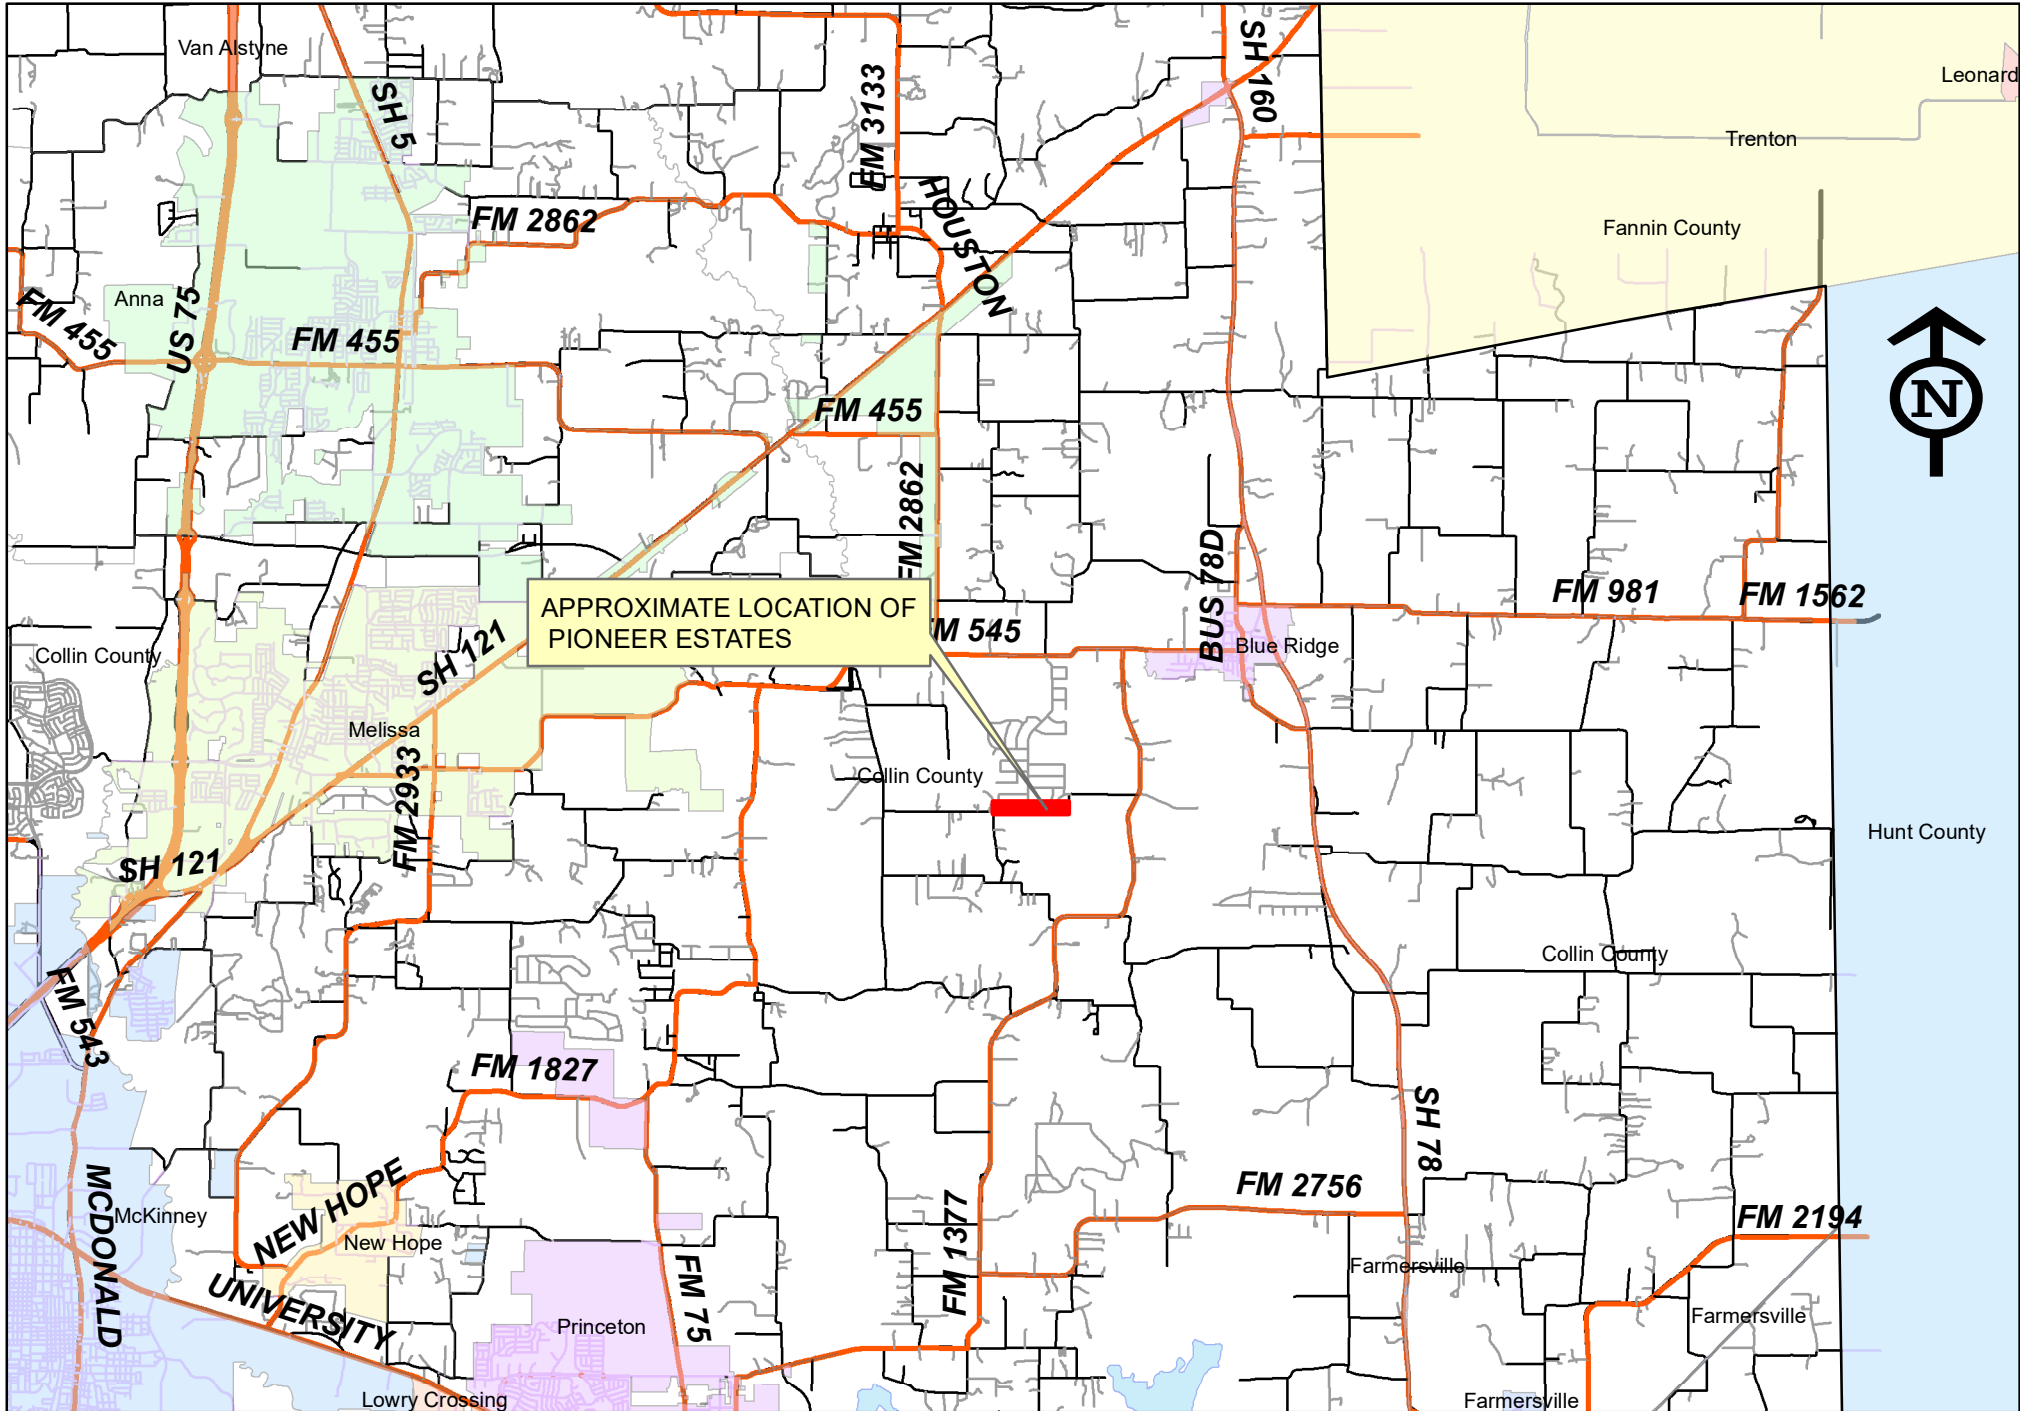

PIONEER ESTATES

Pioneer Estates is located on CR 502 approximately 2.6 miles southwest of Blue Ridge