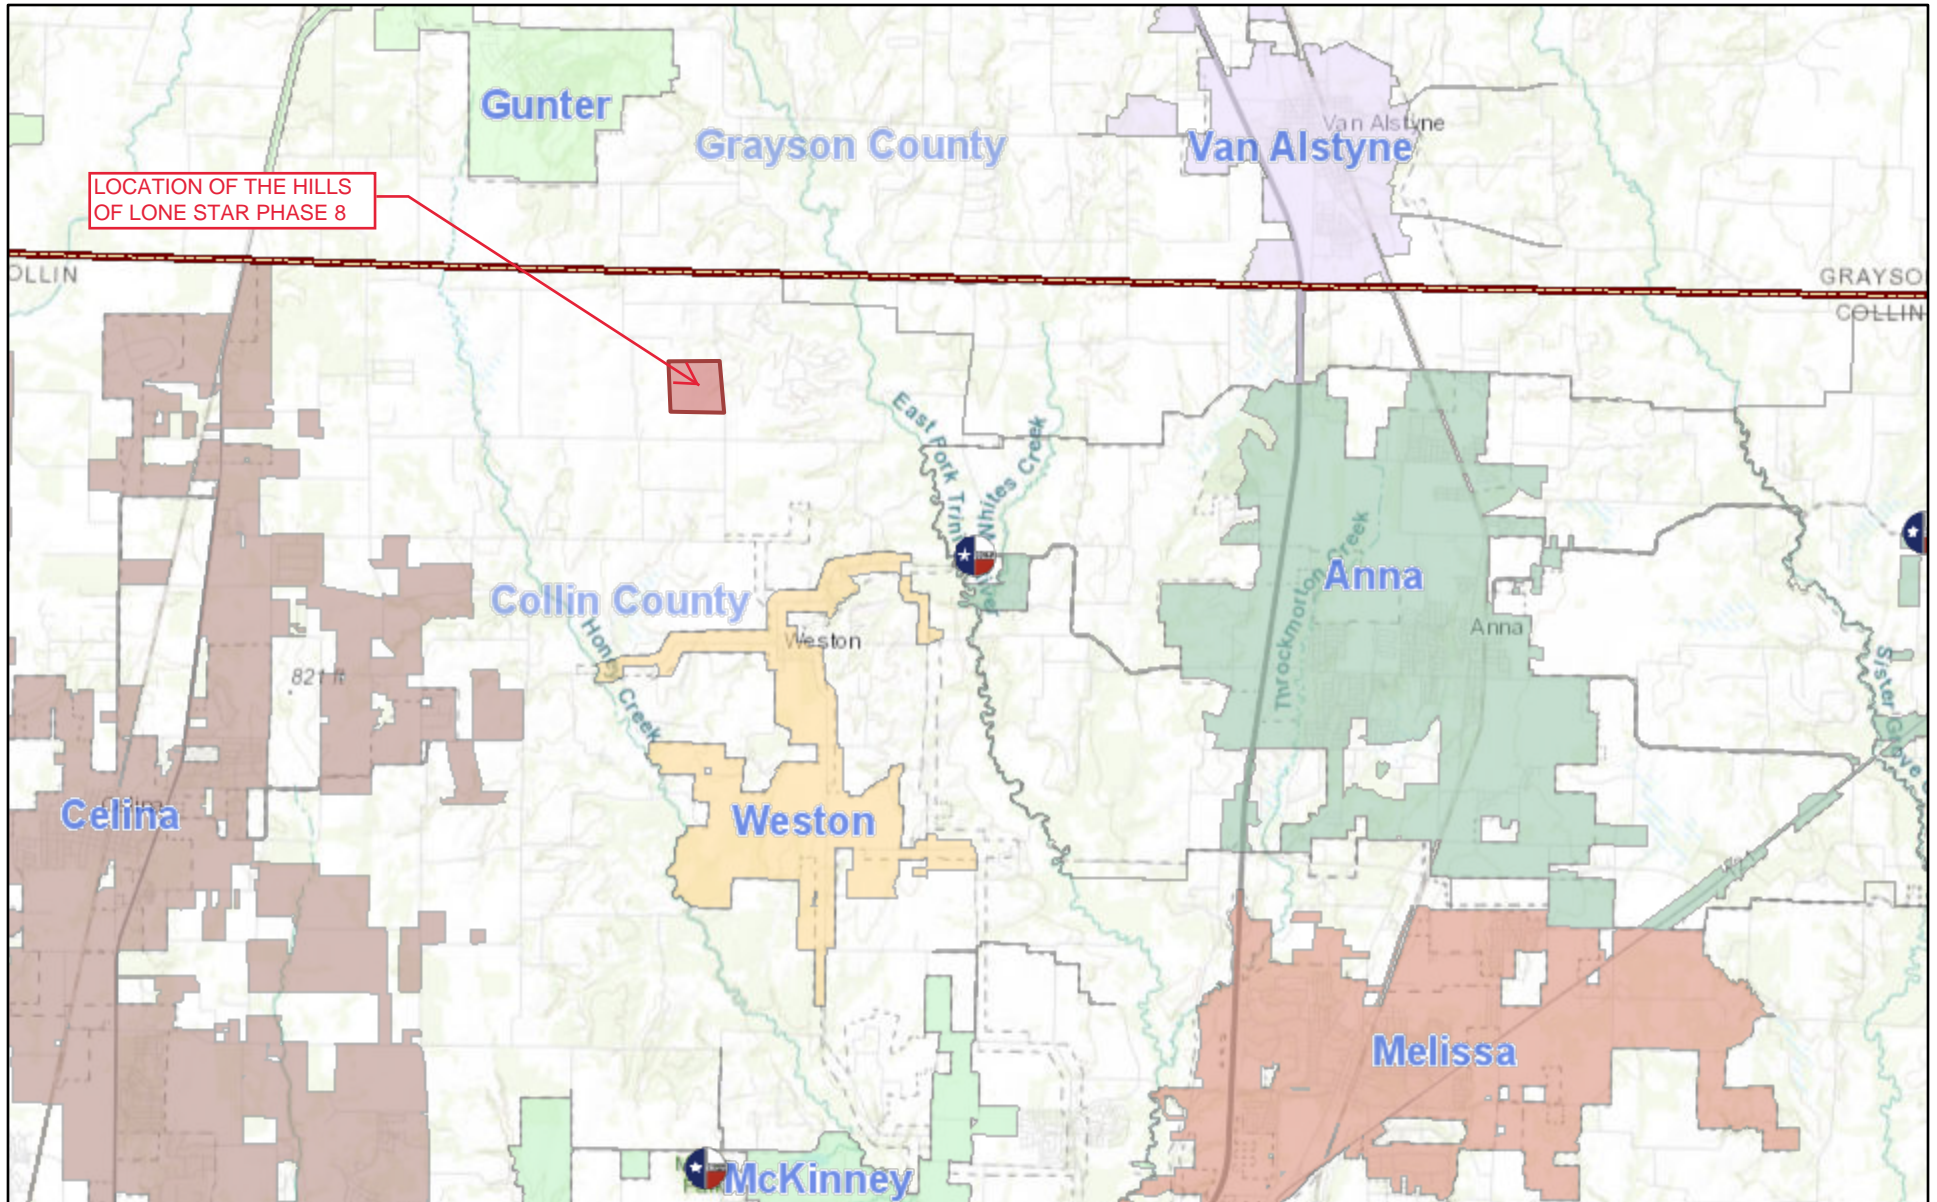

# The Hills of Lone Star Phase 8

5/17/2021, 2:17:26 PM

 County Offices       City       County

The Hills of Lone Star phase 8 is along Lone Star Rd, approximately 2.9 miles Northwest of Weston TX.

Sources: Esri, HERE, Garmin, Intermap, increment P Corp., GEBCO, USGS, FAO, NPS, NRCAN, GeoBase, IGN, Kadaster NL, Ordnance Survey, Esri

ArcGIS Web AppBuilder  
Texas Parks & Wildlife, Esri, HERE, Garmin, USGS, NGA, EPA, USDA, NPS | Gabriela, bmf |