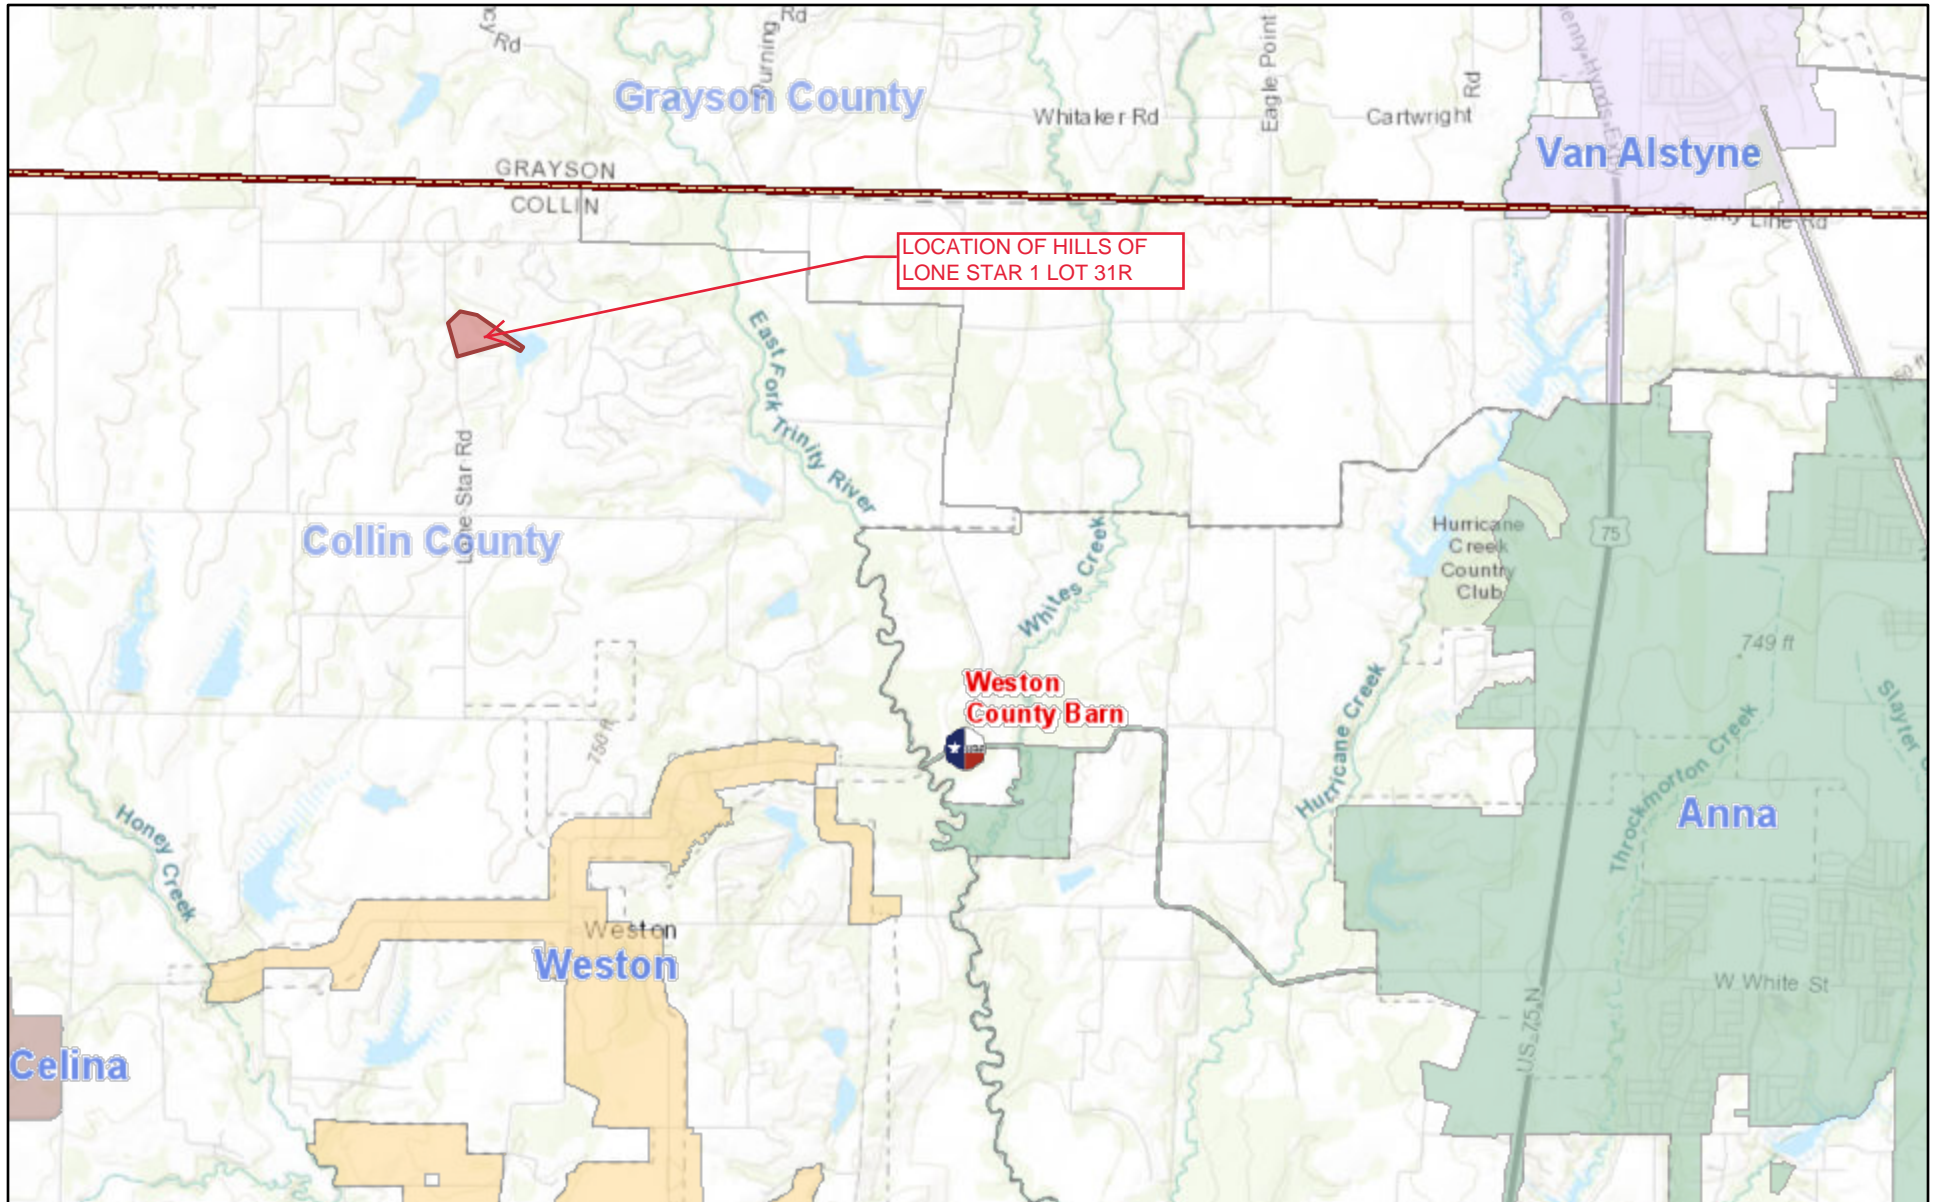

Hills of Lone Star Phase 1_lot 31R

LOCATION OF HILLS OF LONE STAR 1 LOT 31R

5/18/2021, 11:03:28 AM

County Offices

City

County

The Hills of Lone Star phase 1, lot 31, is located along Lone Star Rd., approximately 2.9 miles Northwest of Weston TX.

1:72,224

Sources: Esri, HERE, Garmin, Intermap, increment P Corp., GEBCO, USGS, FAO, NPS, NRCAN, GeoBase, IGN, Kadaster NL, Ordnance Survey, Esri

ArcGIS Web AppBuilder

Texas Parks & Wildlife, Esri, HERE, Garmin, INCREMENT P, USGS, METI/NASA, NGA, EPA, USDA | Gabriela, bmf |