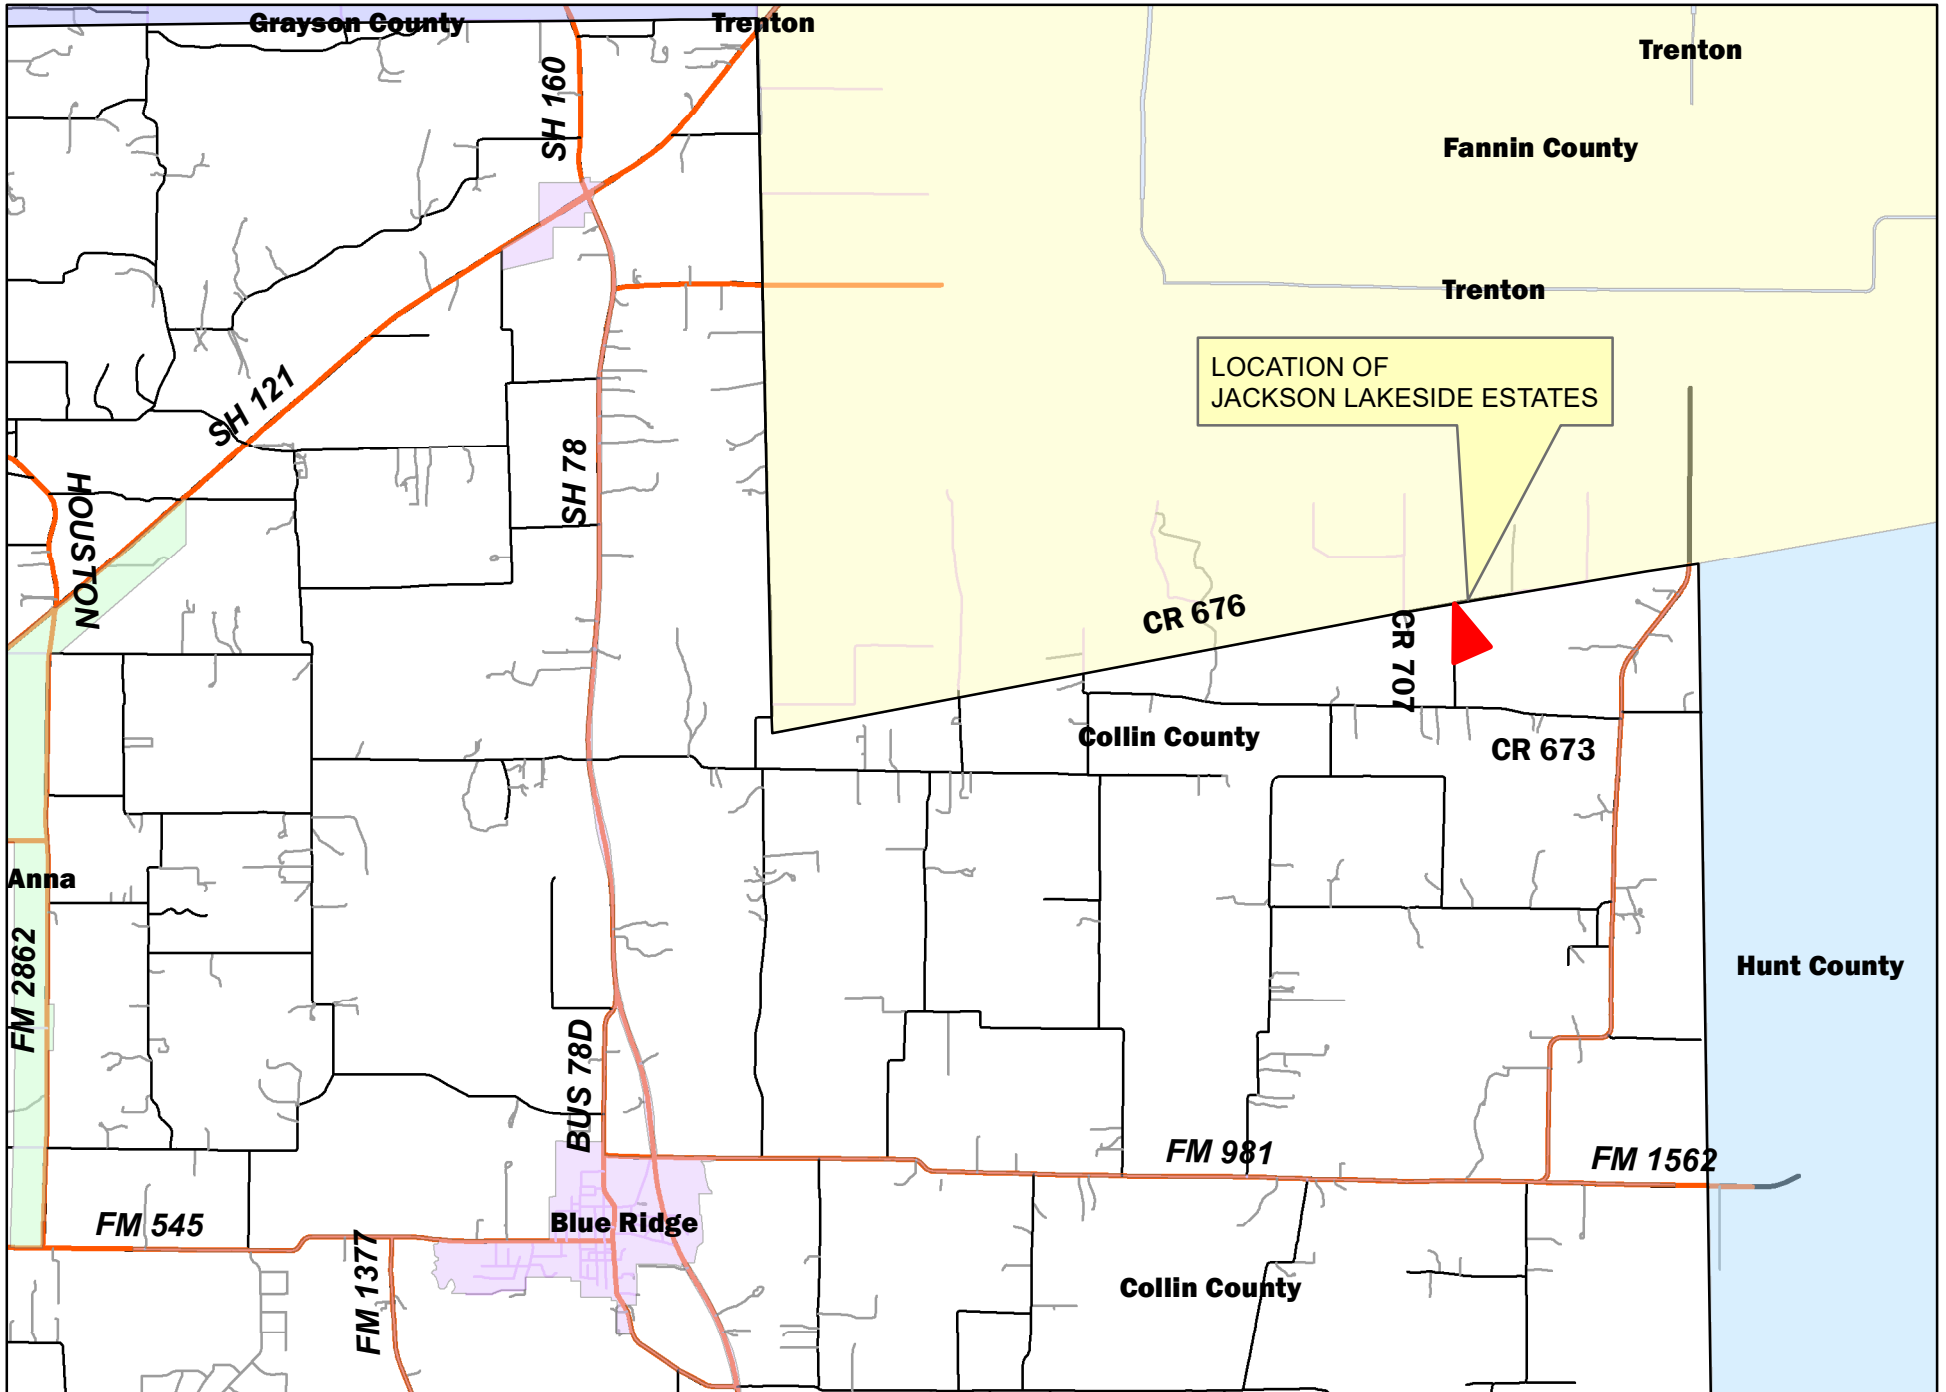

JACKSON LAKESIDE ESTATES

Jackson Lakeside Estates is located on CR 707 at CR 676 approximately 5.7 miles northeast of Blue Ridge TX