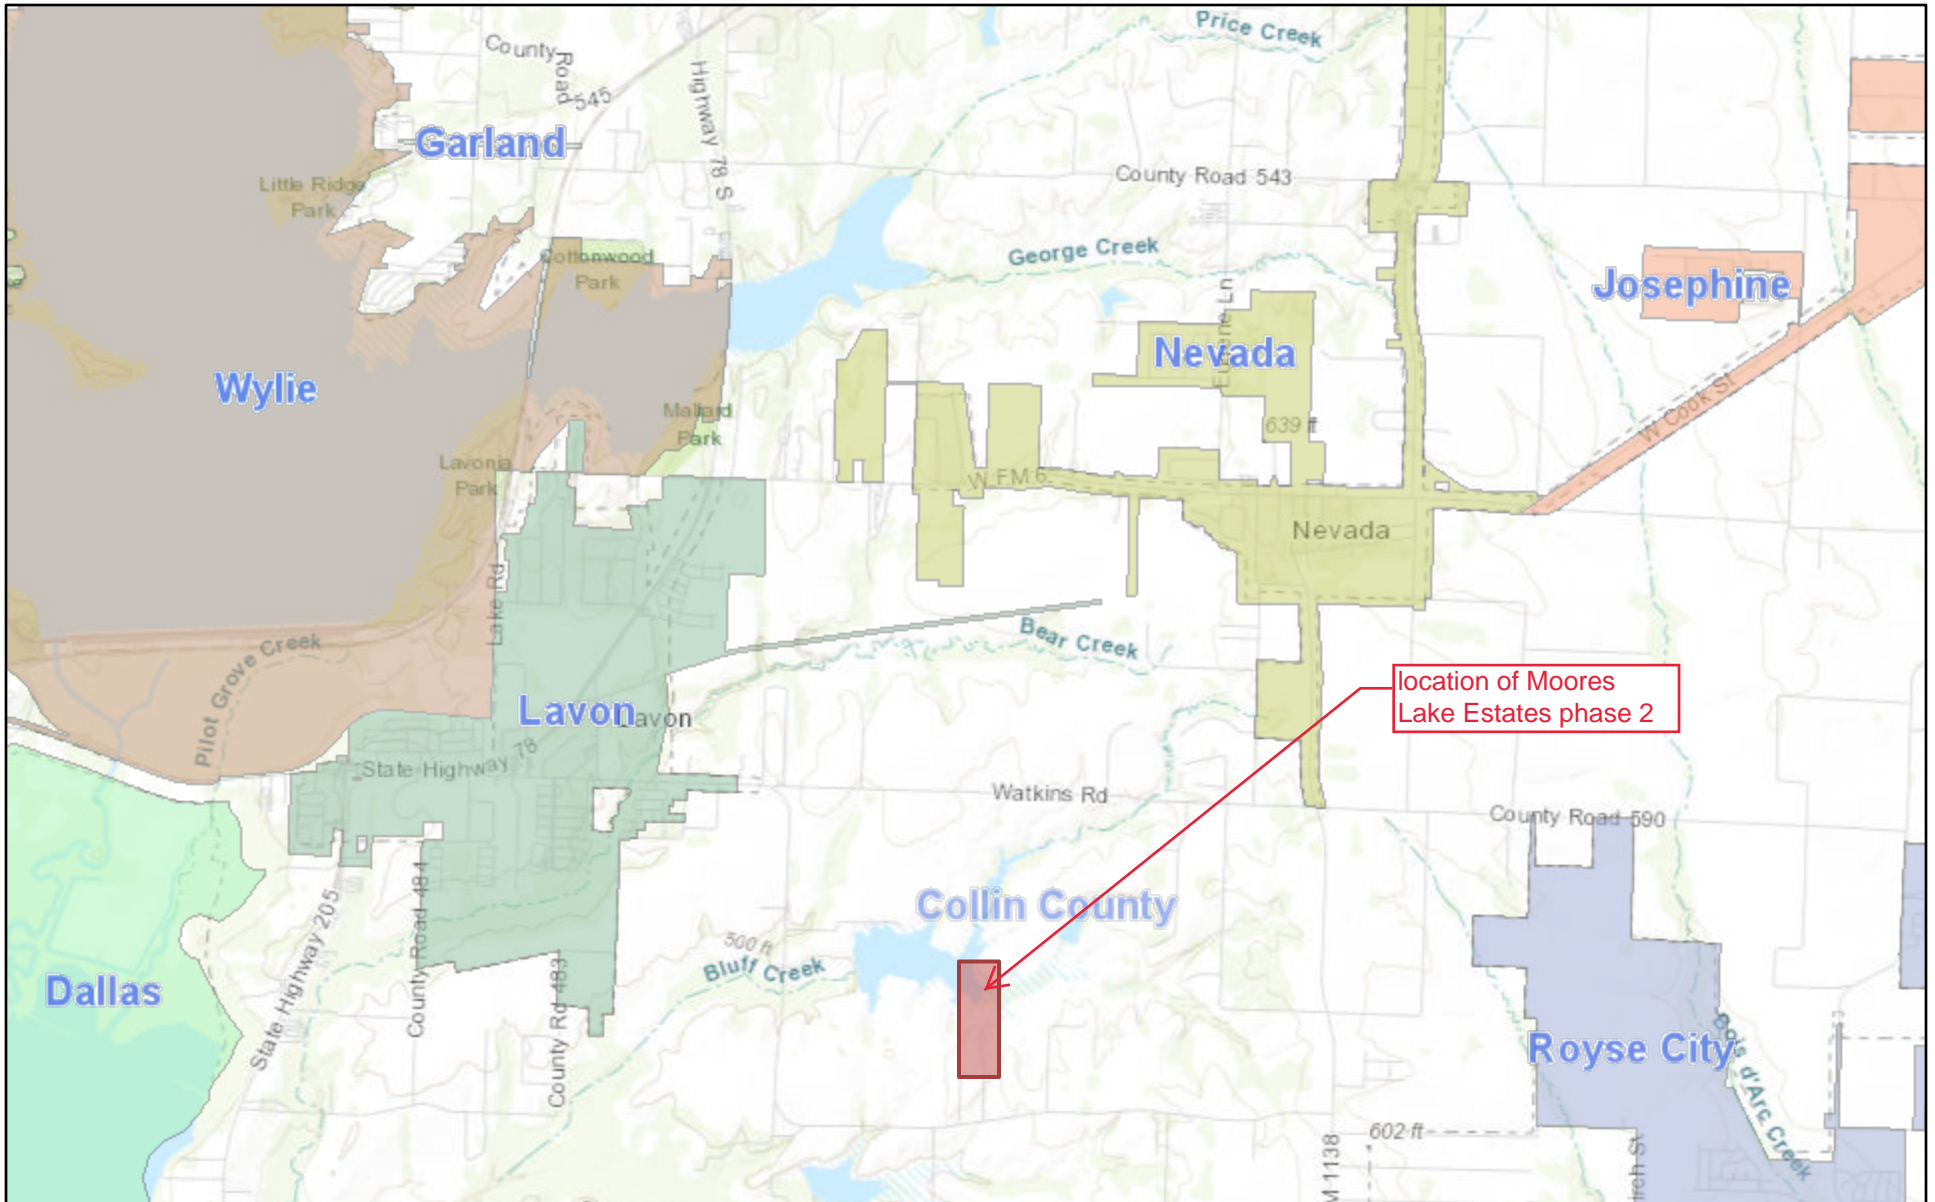

# MOORES LAKE ESTATES PHASE 2

7/12/2021, 8:33:58 AM

Moores Lake Estates phase 2 is located on FM 275 approximately 3.0 miles southeast of the City of Lavon.

- City
- County

Sources: Esri, HERE, Garmin, Intermap, increment P Corp., GEBCO, USGS, FAO, NPS, NRCAN, GeoBase, IGN, Kadaster NL, Ordnance Survey, Esri