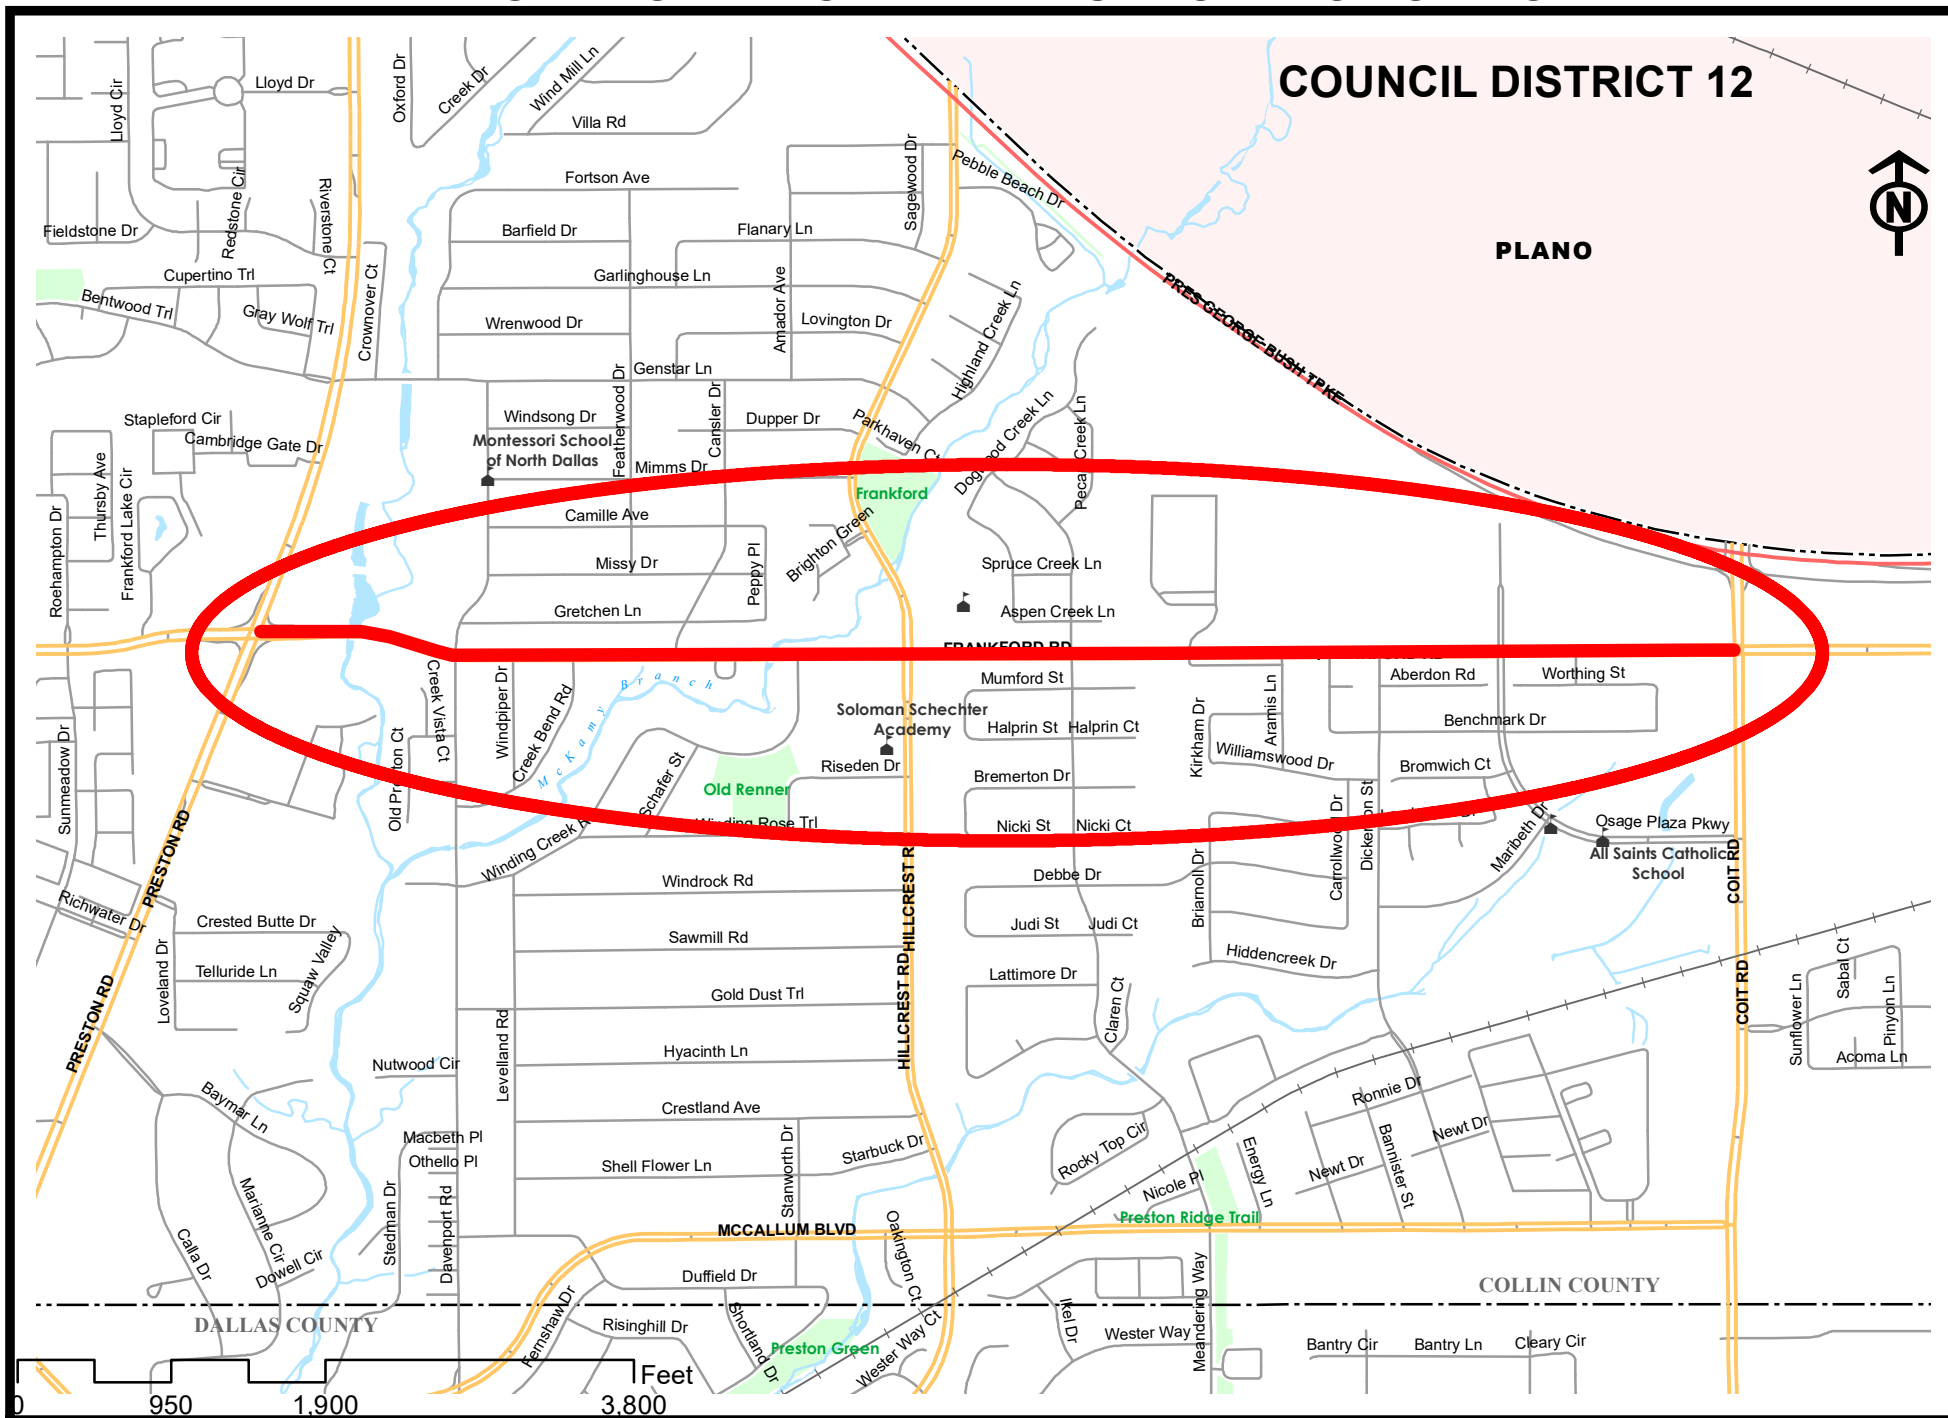

FRANKFORD ROAD, TEXAS 289 - PRESTON ROAD TO HILLCREST ROAD FRANKFORD ROAD FROM HILLCREST ROAD TO COIT ROAD

COUNCIL DISTRICT 12

PLANO

DALLAS COUNTY

COLLIN COUNTY

Feet
0 950 1,900 3,800