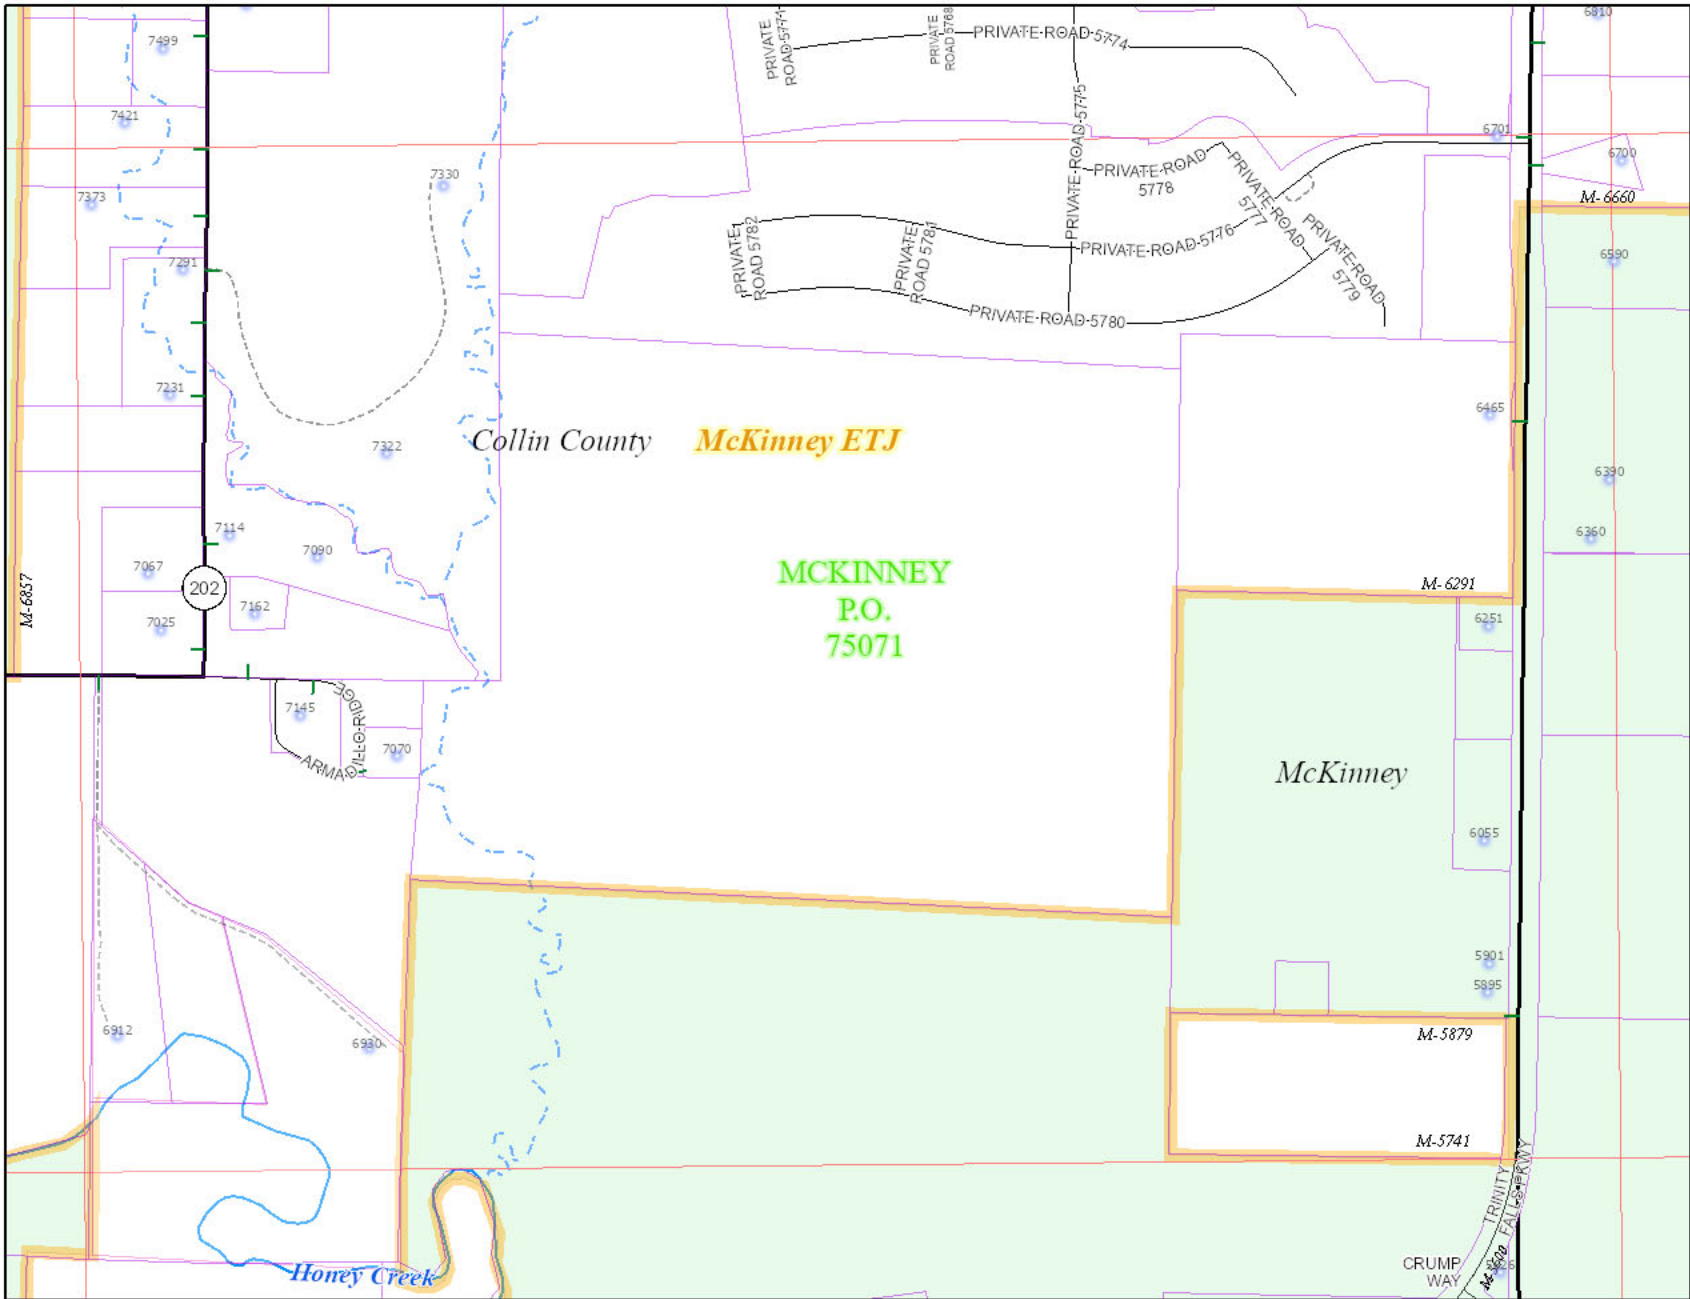

Legend

- Map Boundary
- Asphalt/Concrete
- Rock
- Dirt
- Private/Urban
- County Line
- Rail
- CCAD Parcel
- M-1400 Rural MSAG
- 75069 Zip Code
- Anna City ETJ
- UMBs
- Fire Hydrant

Road Shields

- Interstate
- US Hwy
- State Hwy
- Business/Spur
- Farm to Market
- County Road

14F2	14G3	14G2
13F1	13G4	13G1
13F2	13G3	13G2

This map is a graphic representation of Collin County and should only be used for illustrative purposes. In no way should this map be used to settle any boundary dispute or locational conflict.

**Collin County
Road Atlas
13G4**

8/26/2021