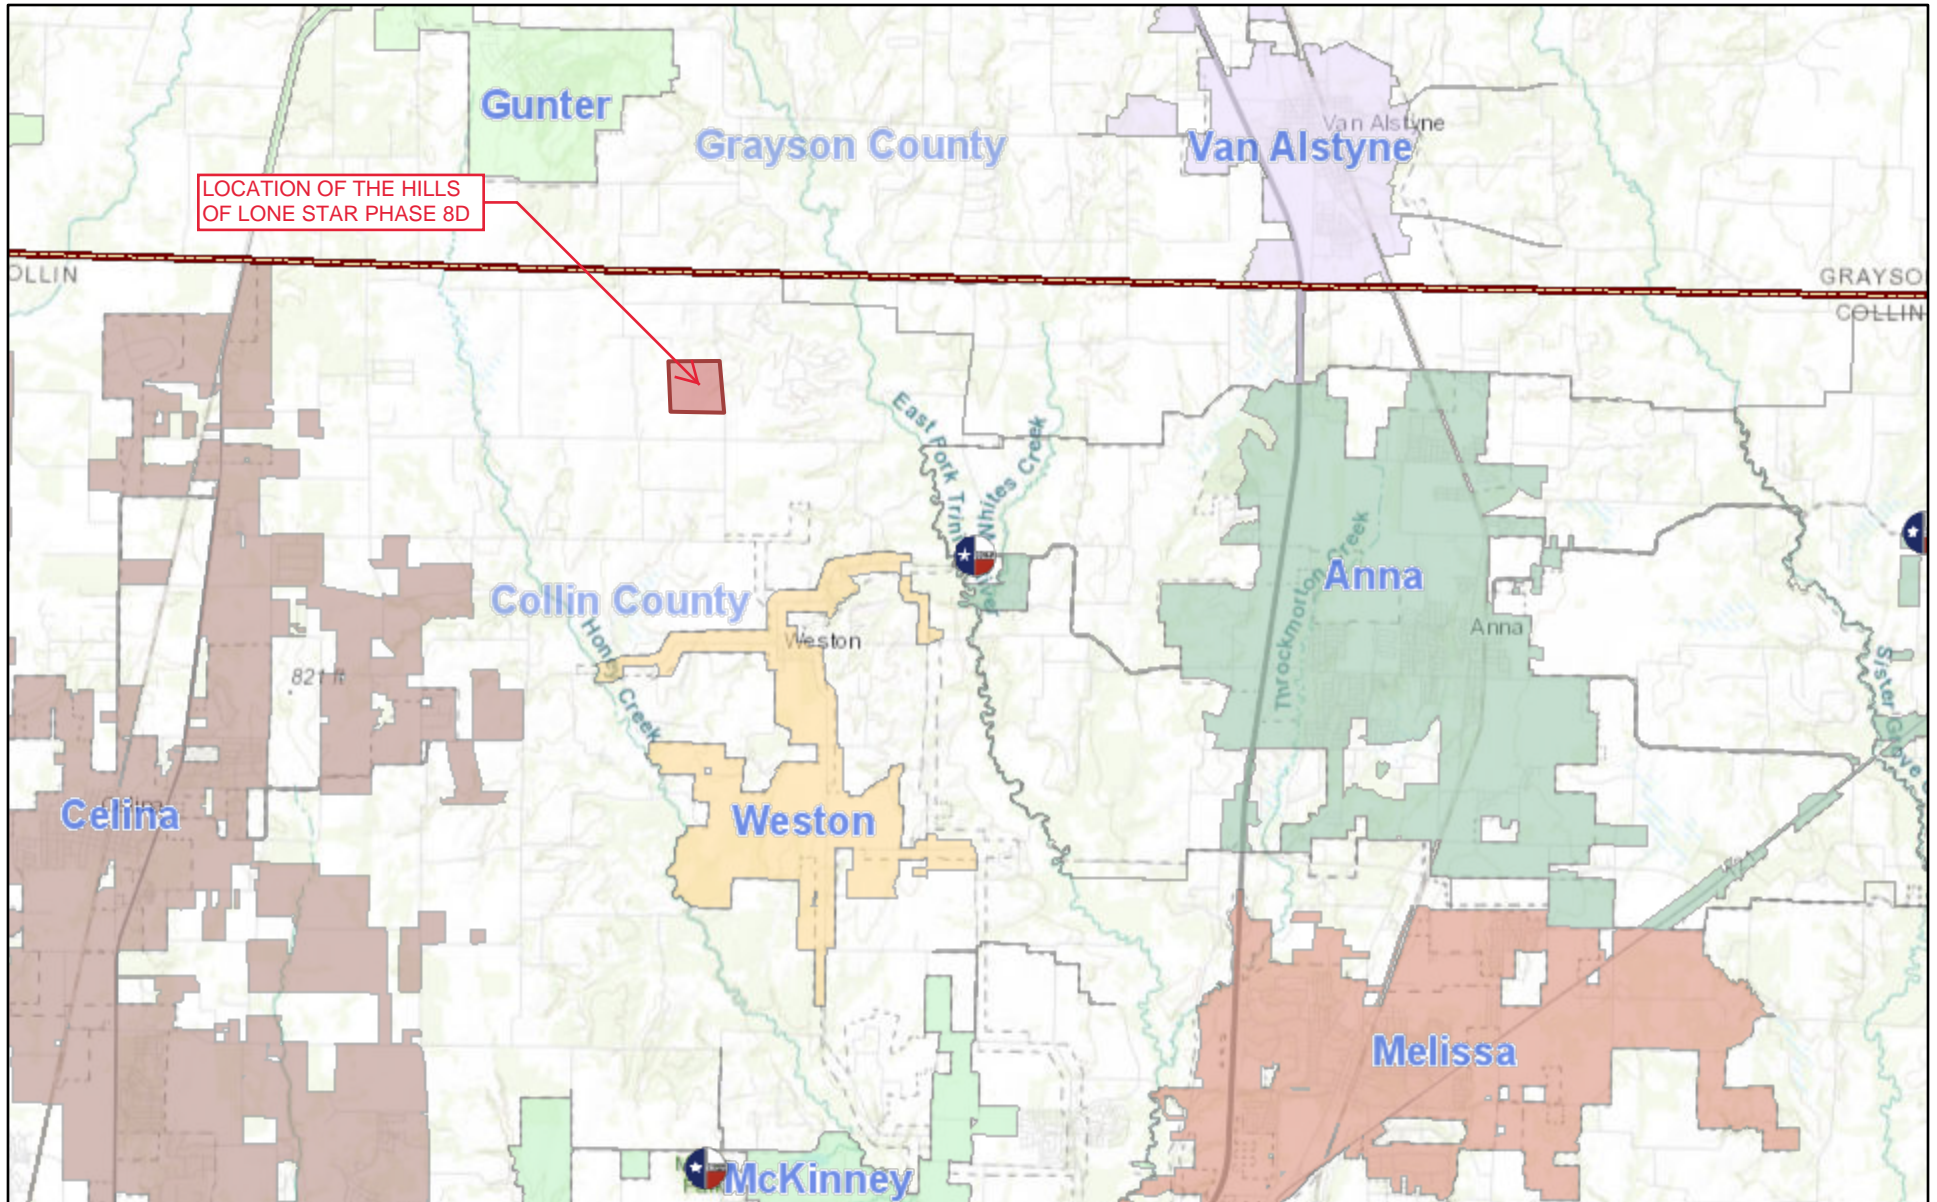

The Hills of Lone Star Phase 8D

5/17/2021, 2:17:26 PM

 County Offices City  County

The Hills of Lone Star phase 8D is along Lone Star Rd, approximately 2.9 miles Northwest of Weston TX.

Sources: Esri, HERE, Garmin, Intermap, increment P Corp., GEBCO, USGS, FAO, NPS, NRCAN, GeoBase, IGN, Kadaster NL, Ordnance Survey, Esri

ArcGIS Web AppBuilder
Texas Parks & Wildlife, Esri, HERE, Garmin, USGS, NGA, EPA, USDA, NPS | Gabriela, bmf |