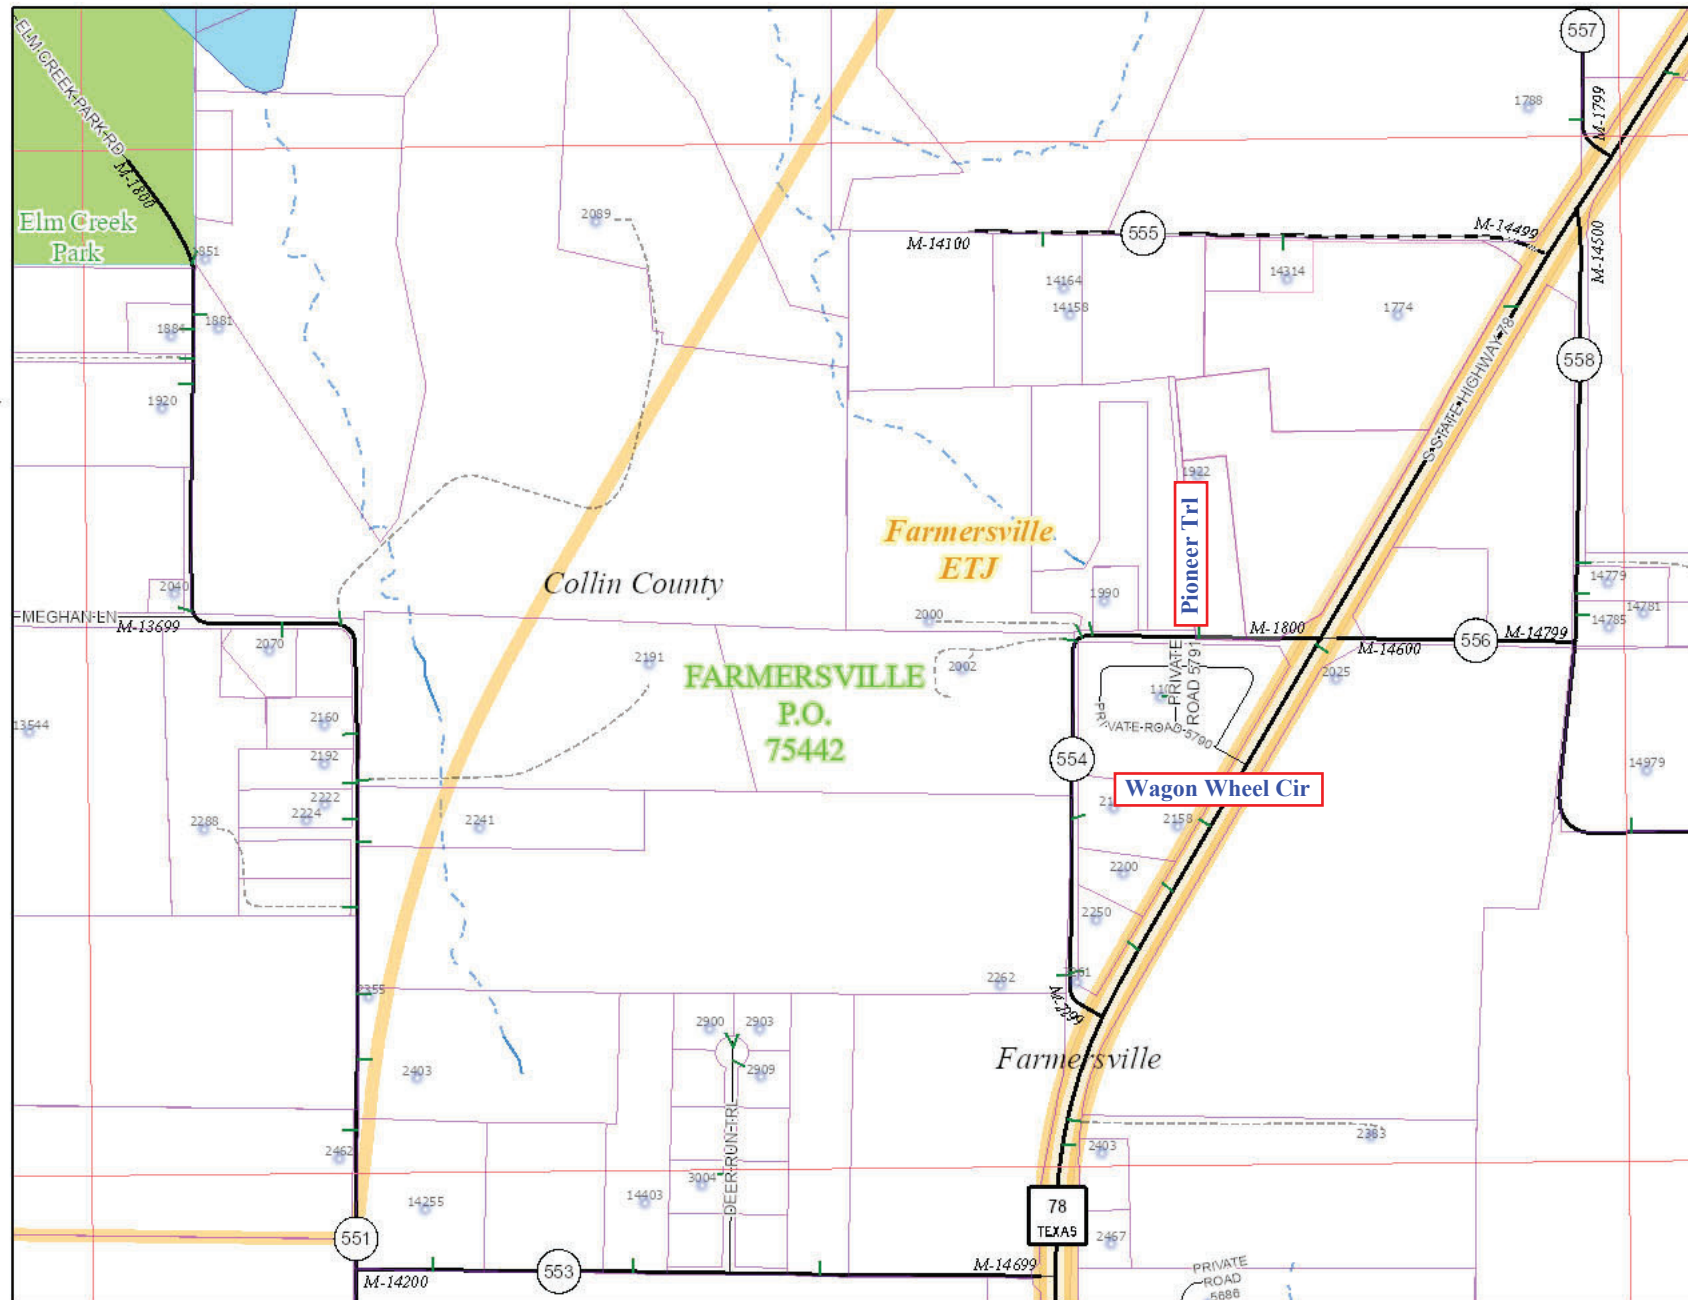

7M1

Legend

- Map Boundary
- Asphalt/Concrete
- Rock
- Dirt
- Private/Urban
- County Line
- Rail
- CCAD Parcel
- M-1400 Rural MSAG
- 75069 Zip Code
- Anna City ETJ
- UMBs
- Fire Hydrant

7M1

IT/GIS

Road Shields

- Interstate
- US Hwy
- State Hwy
- Business/Spur
- Farm to Market
- County Road

8M3	8M2	8N3
7M4	7M1	7N4
7M3	7M2	7N3

This map is a graphic representation of Collin County and should only be used for illustrative purposes. In no way should this map be used to settle any boundary dispute or locational conflict.

Collin County Road Atlas

7M1

9/8/2021