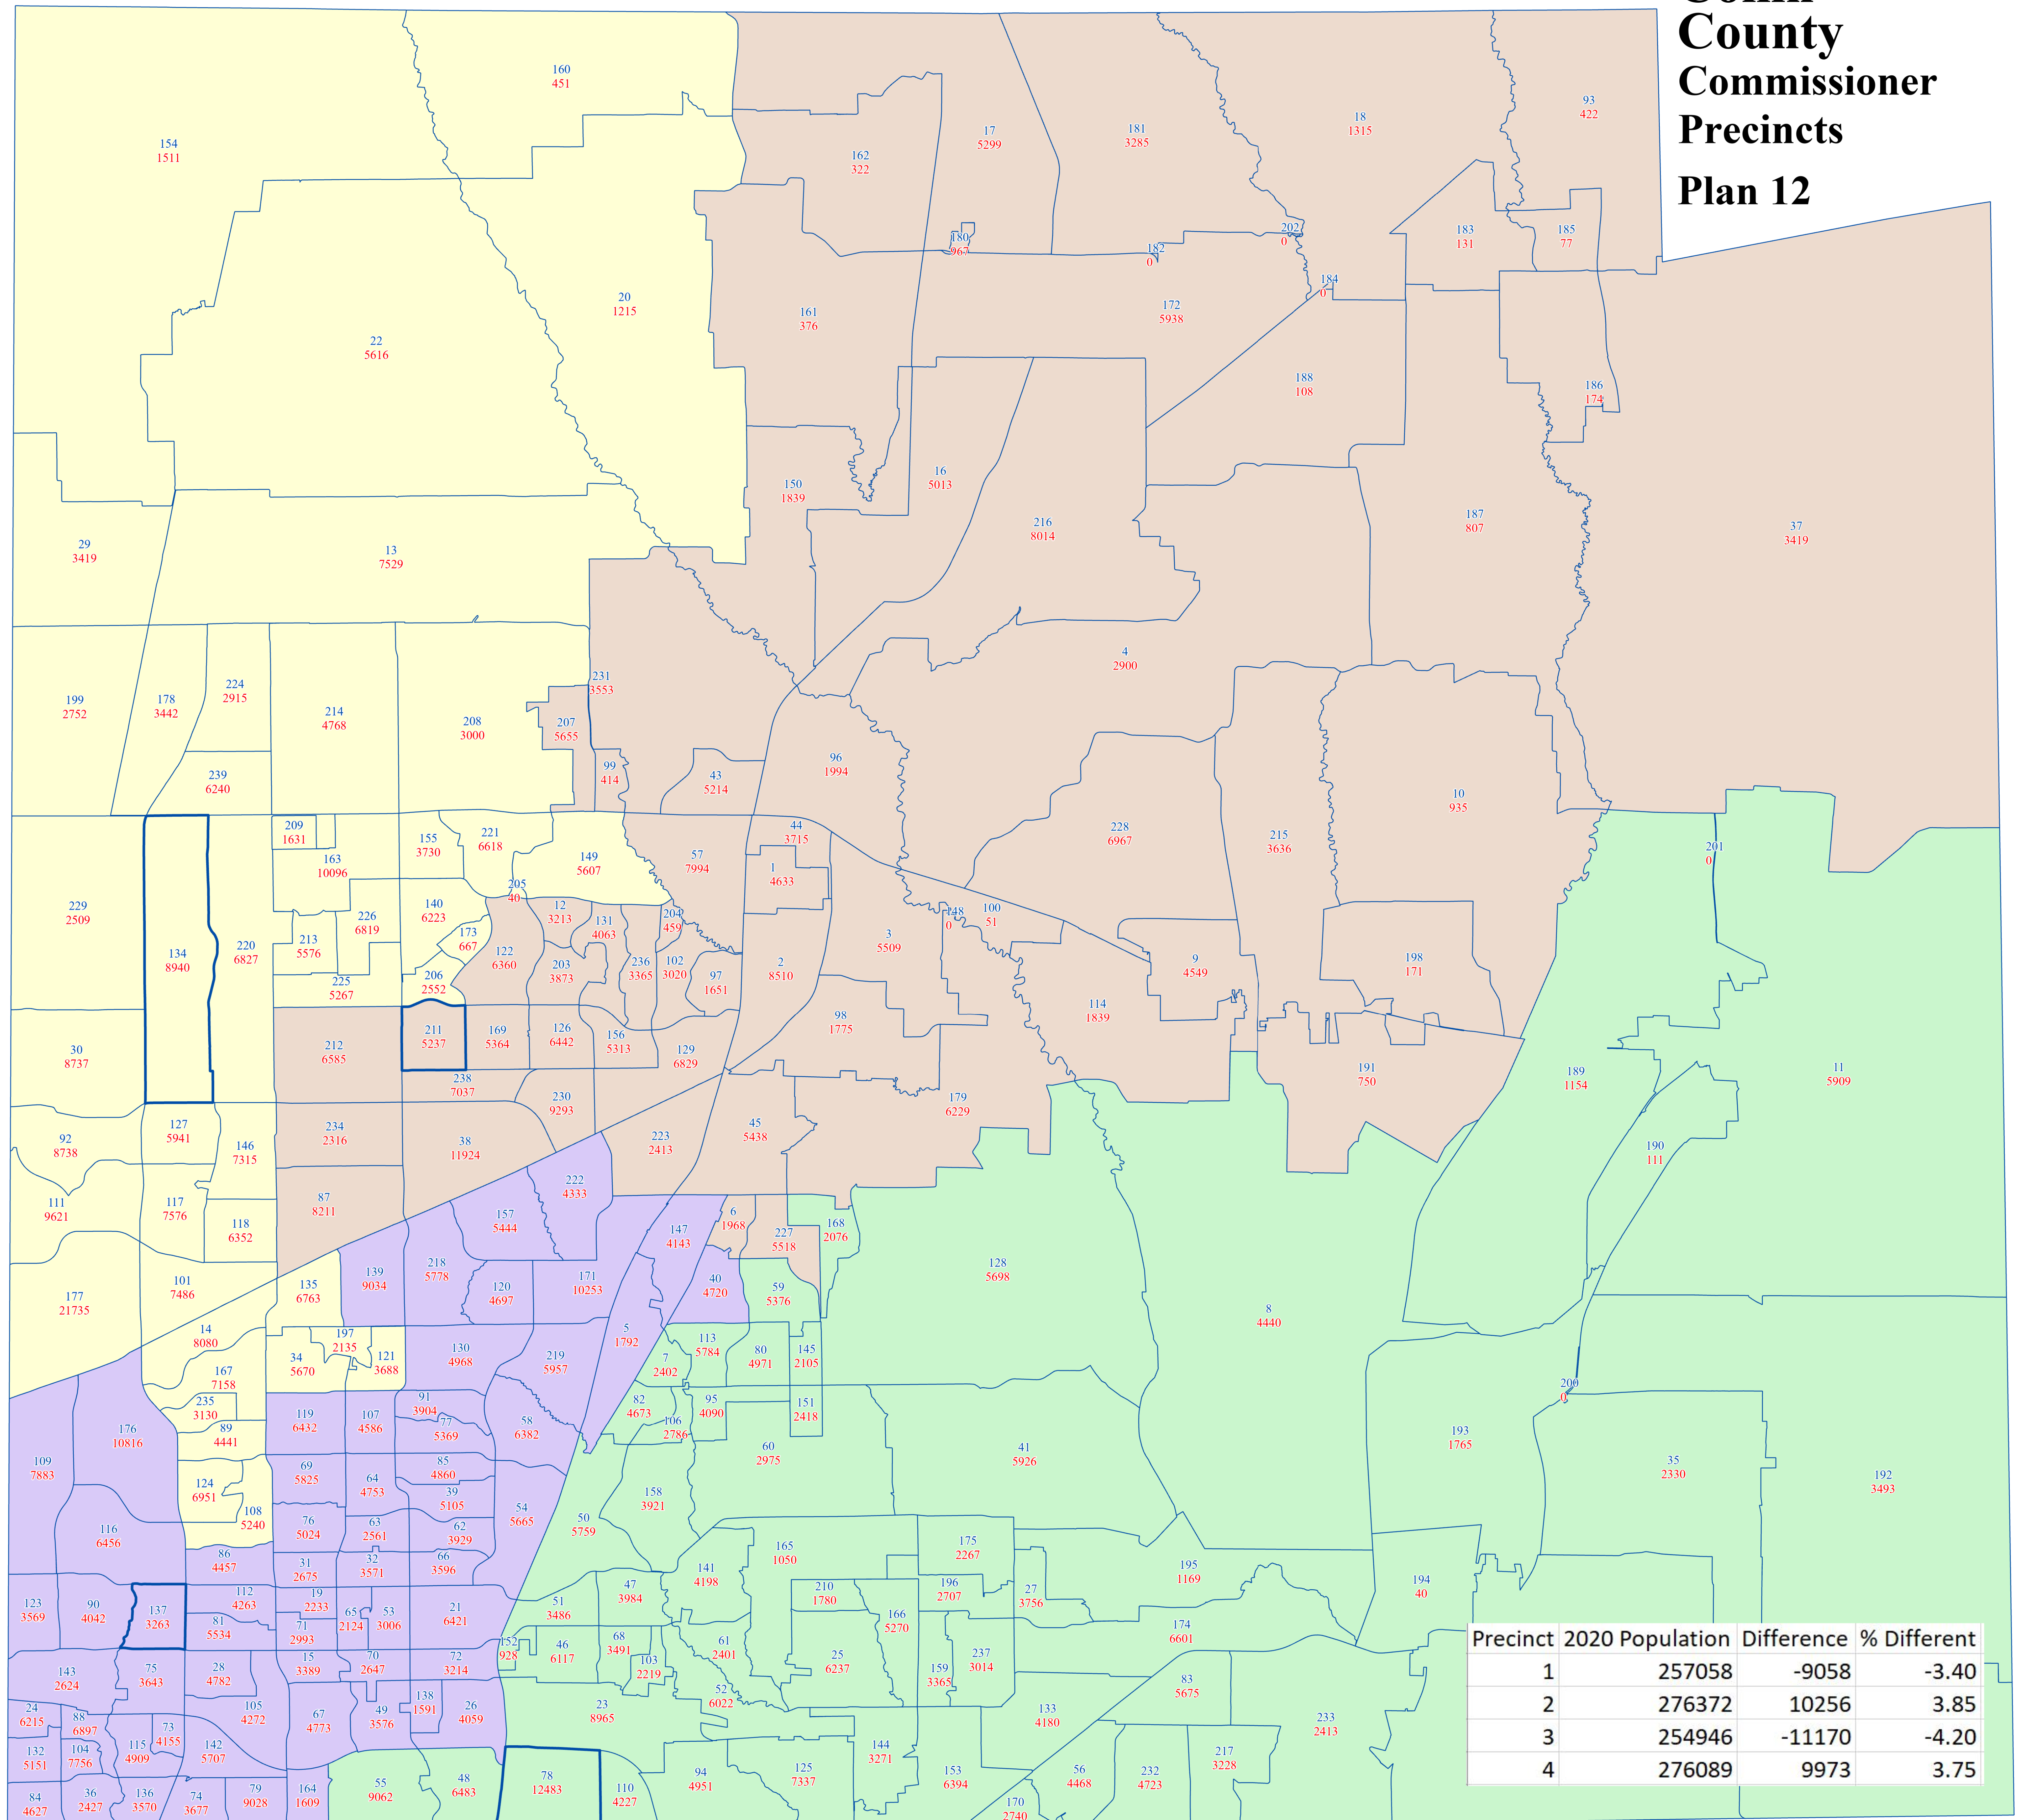

Collin County Commissioner Precincts Plan 12

Precinct	2020 Population	Difference	% Different
1	257058	-9058	-3.40
2	276372	10256	3.85
3	254946	-11170	-4.20
4	276089	9973	3.75