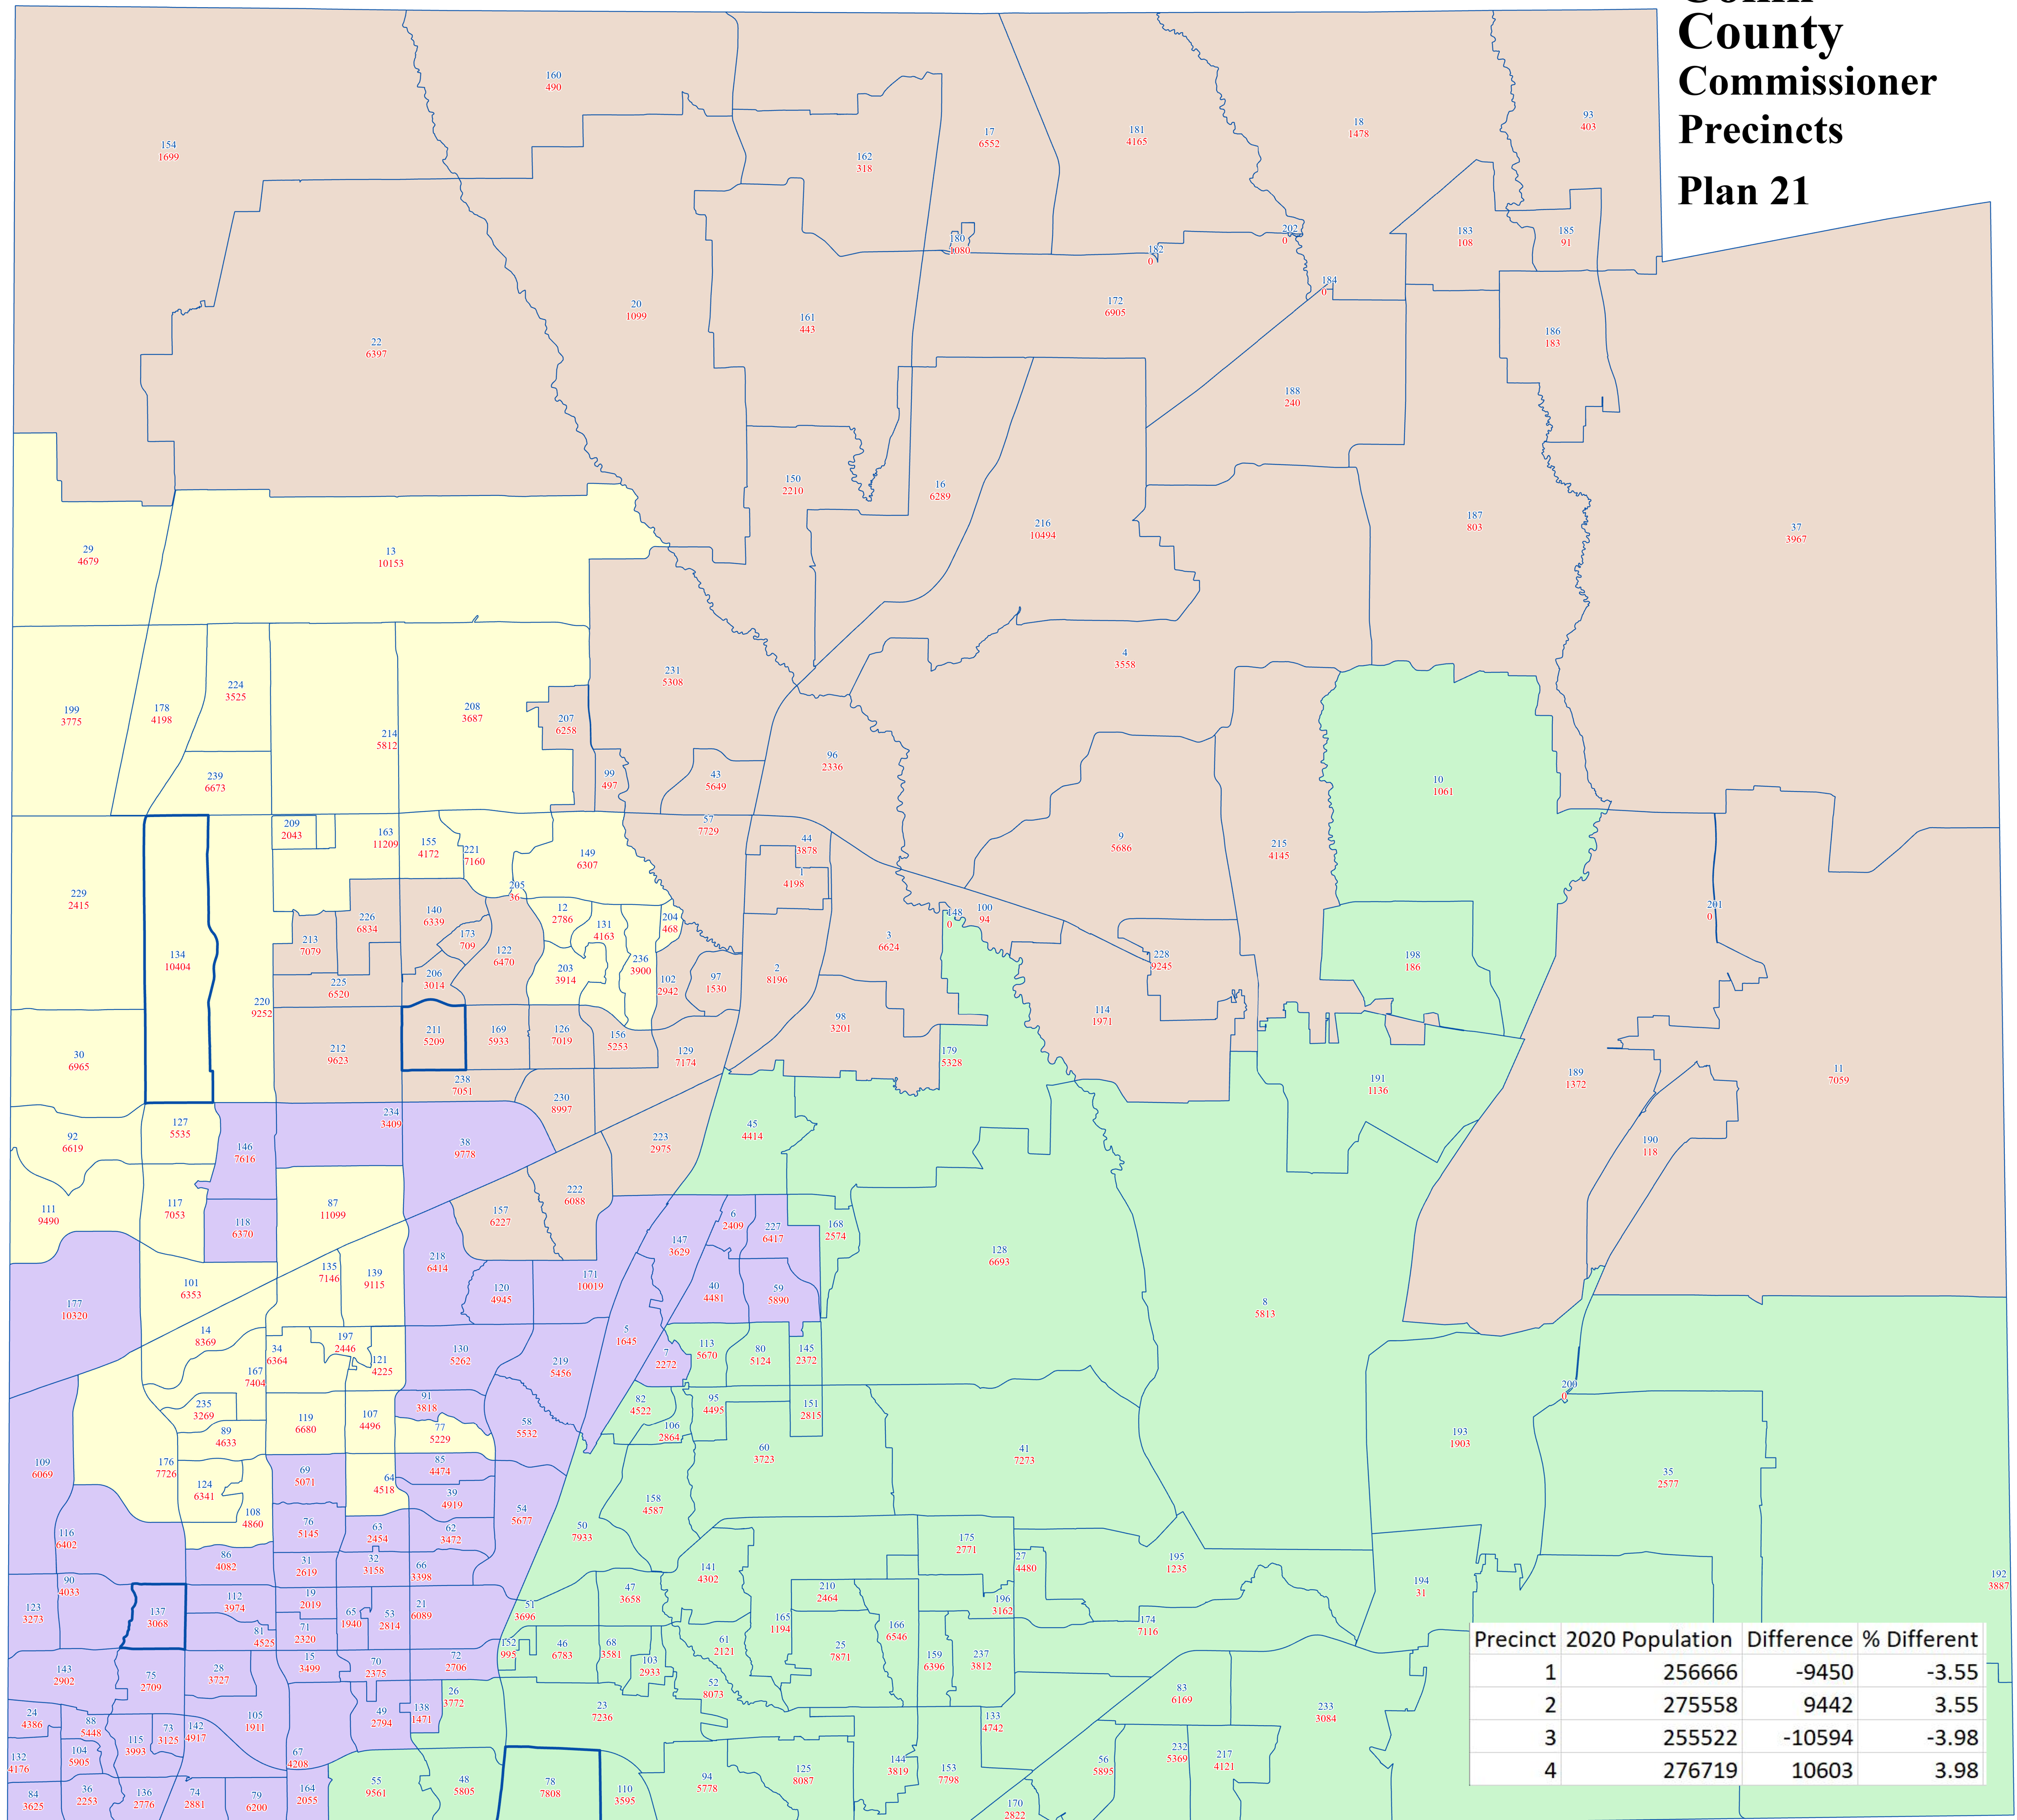

Collin County Commissioner Precincts Plan 21

Precinct	2020 Population	Difference	% Different
1	256666	-9450	-3.55
2	275558	9442	3.55
3	255522	-10594	-3.98
4	276719	10603	3.98