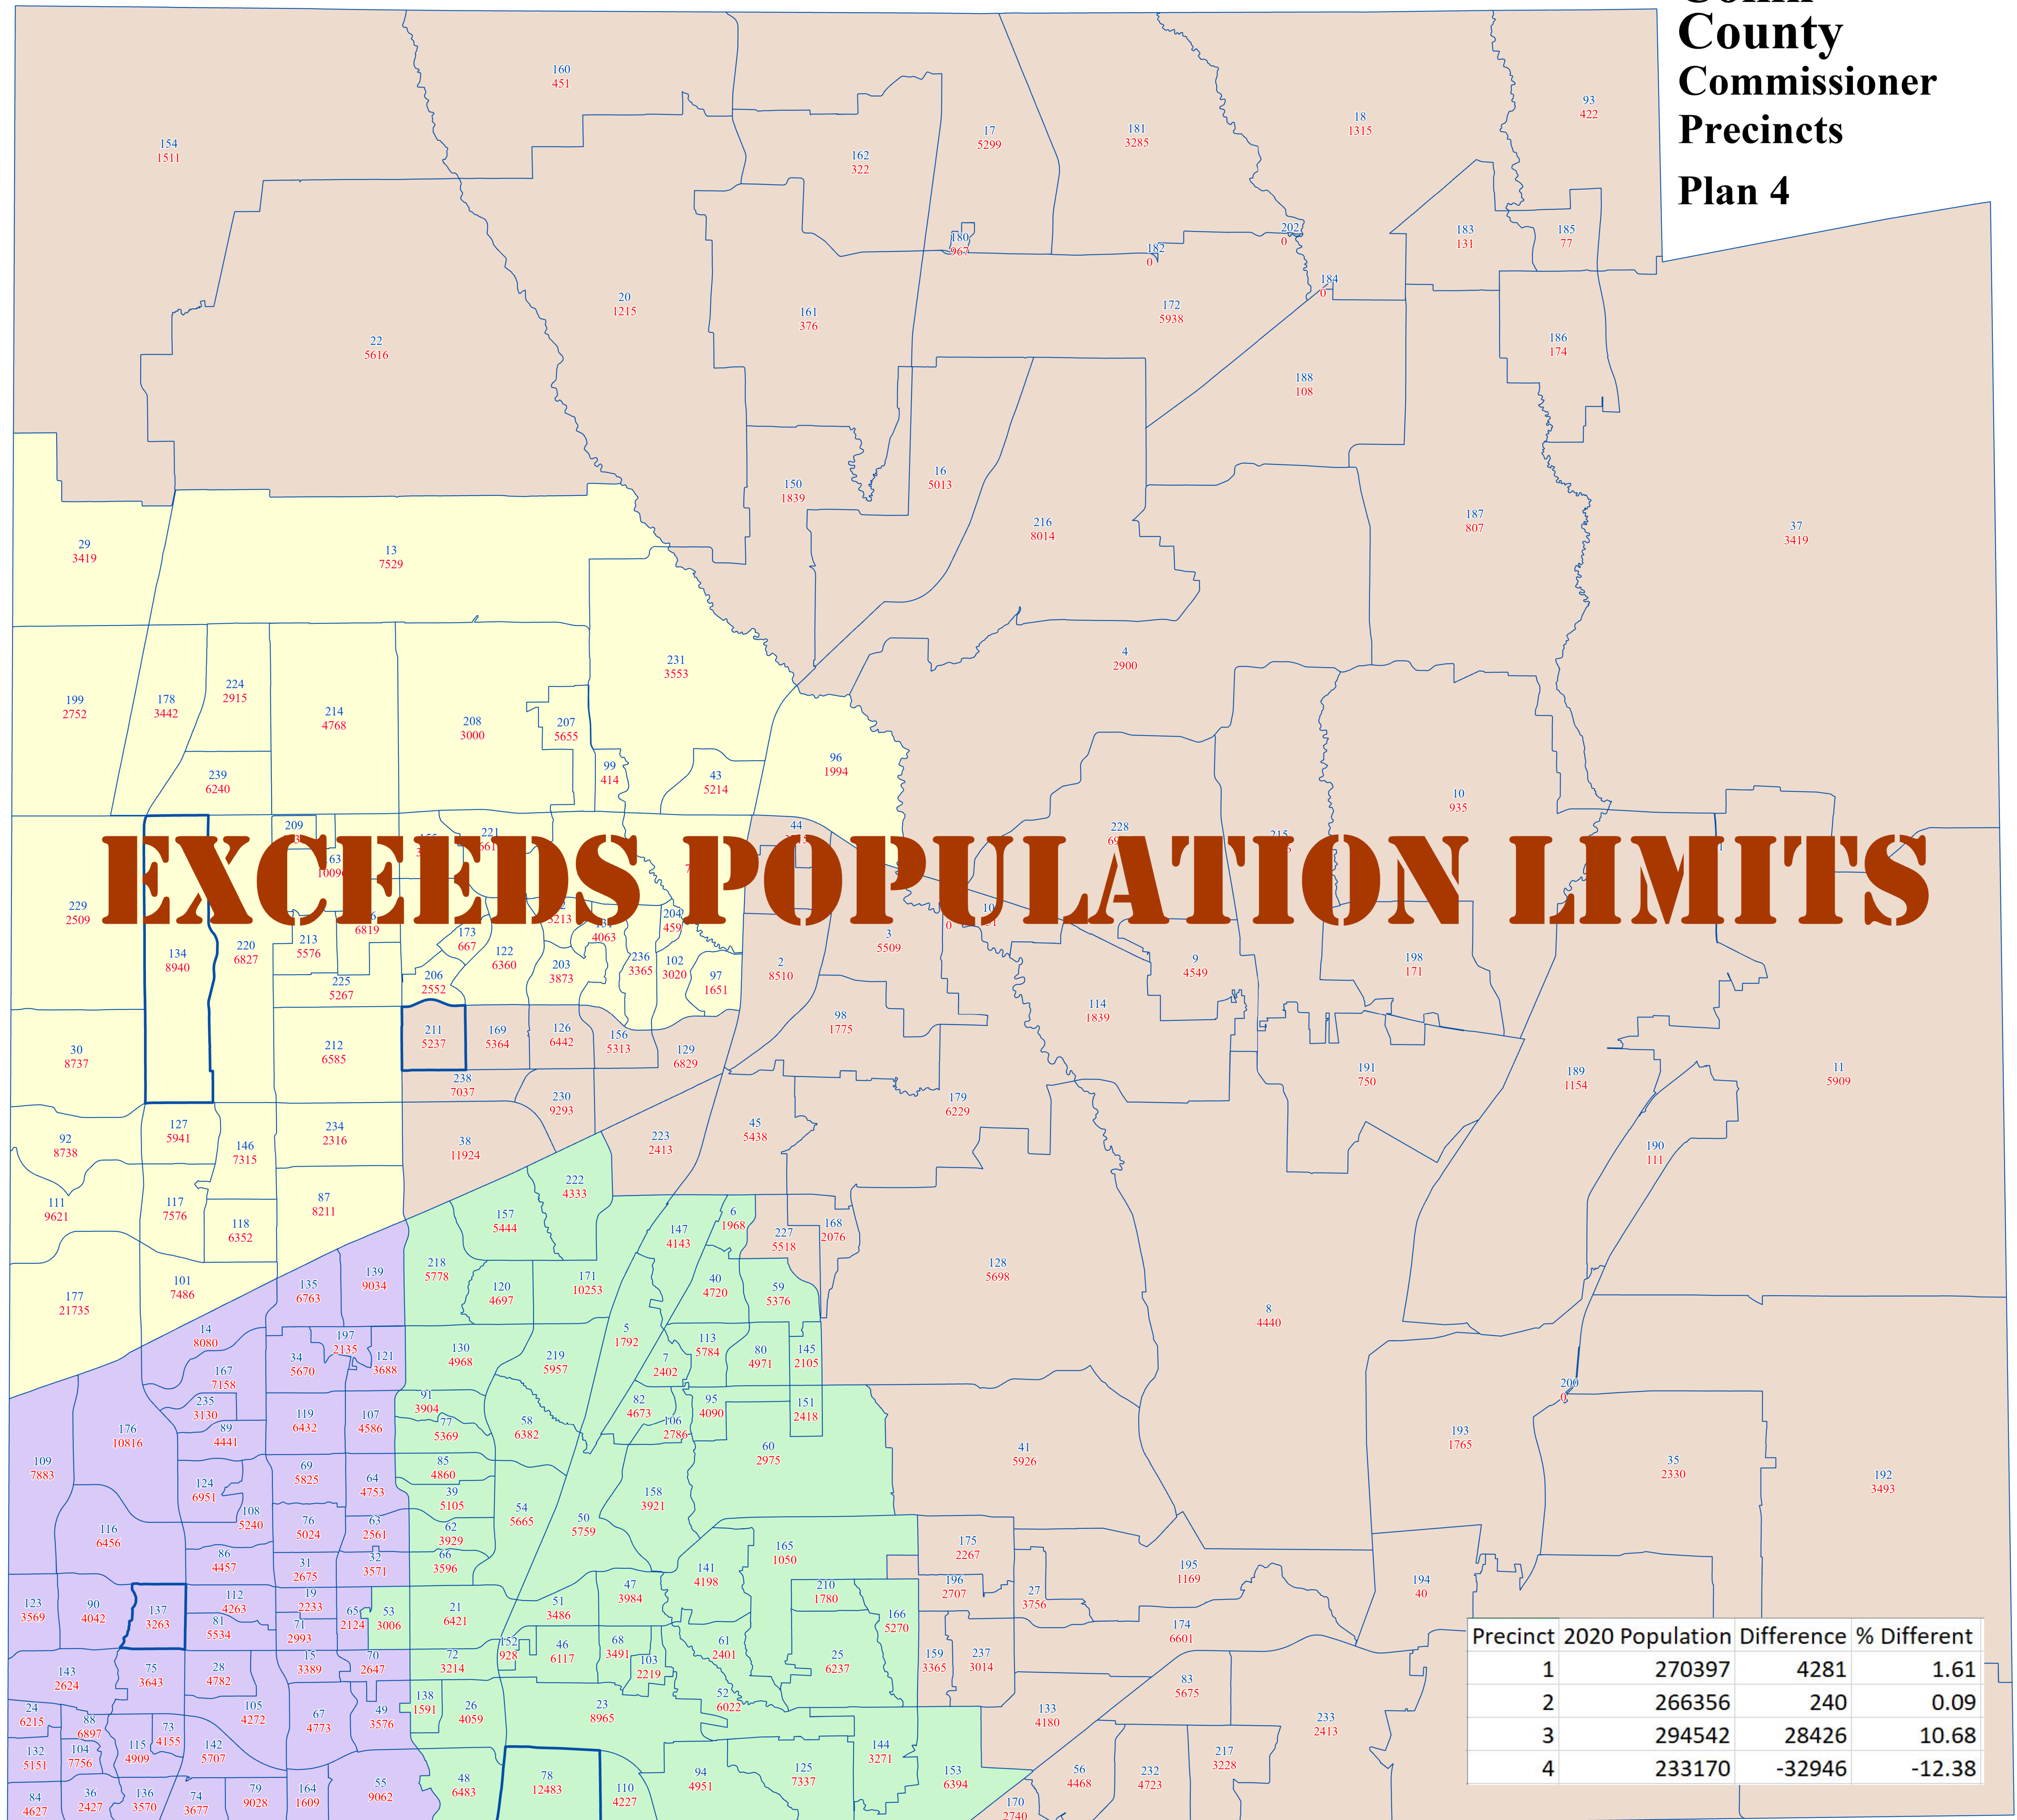

Collin County Commissioner Precincts Plan 4

Precinct	2020 Population	Difference	% Different
1	270397	4281	1.61
2	266356	240	0.09
3	294542	28426	10.68
4	233170	-32946	-12.38