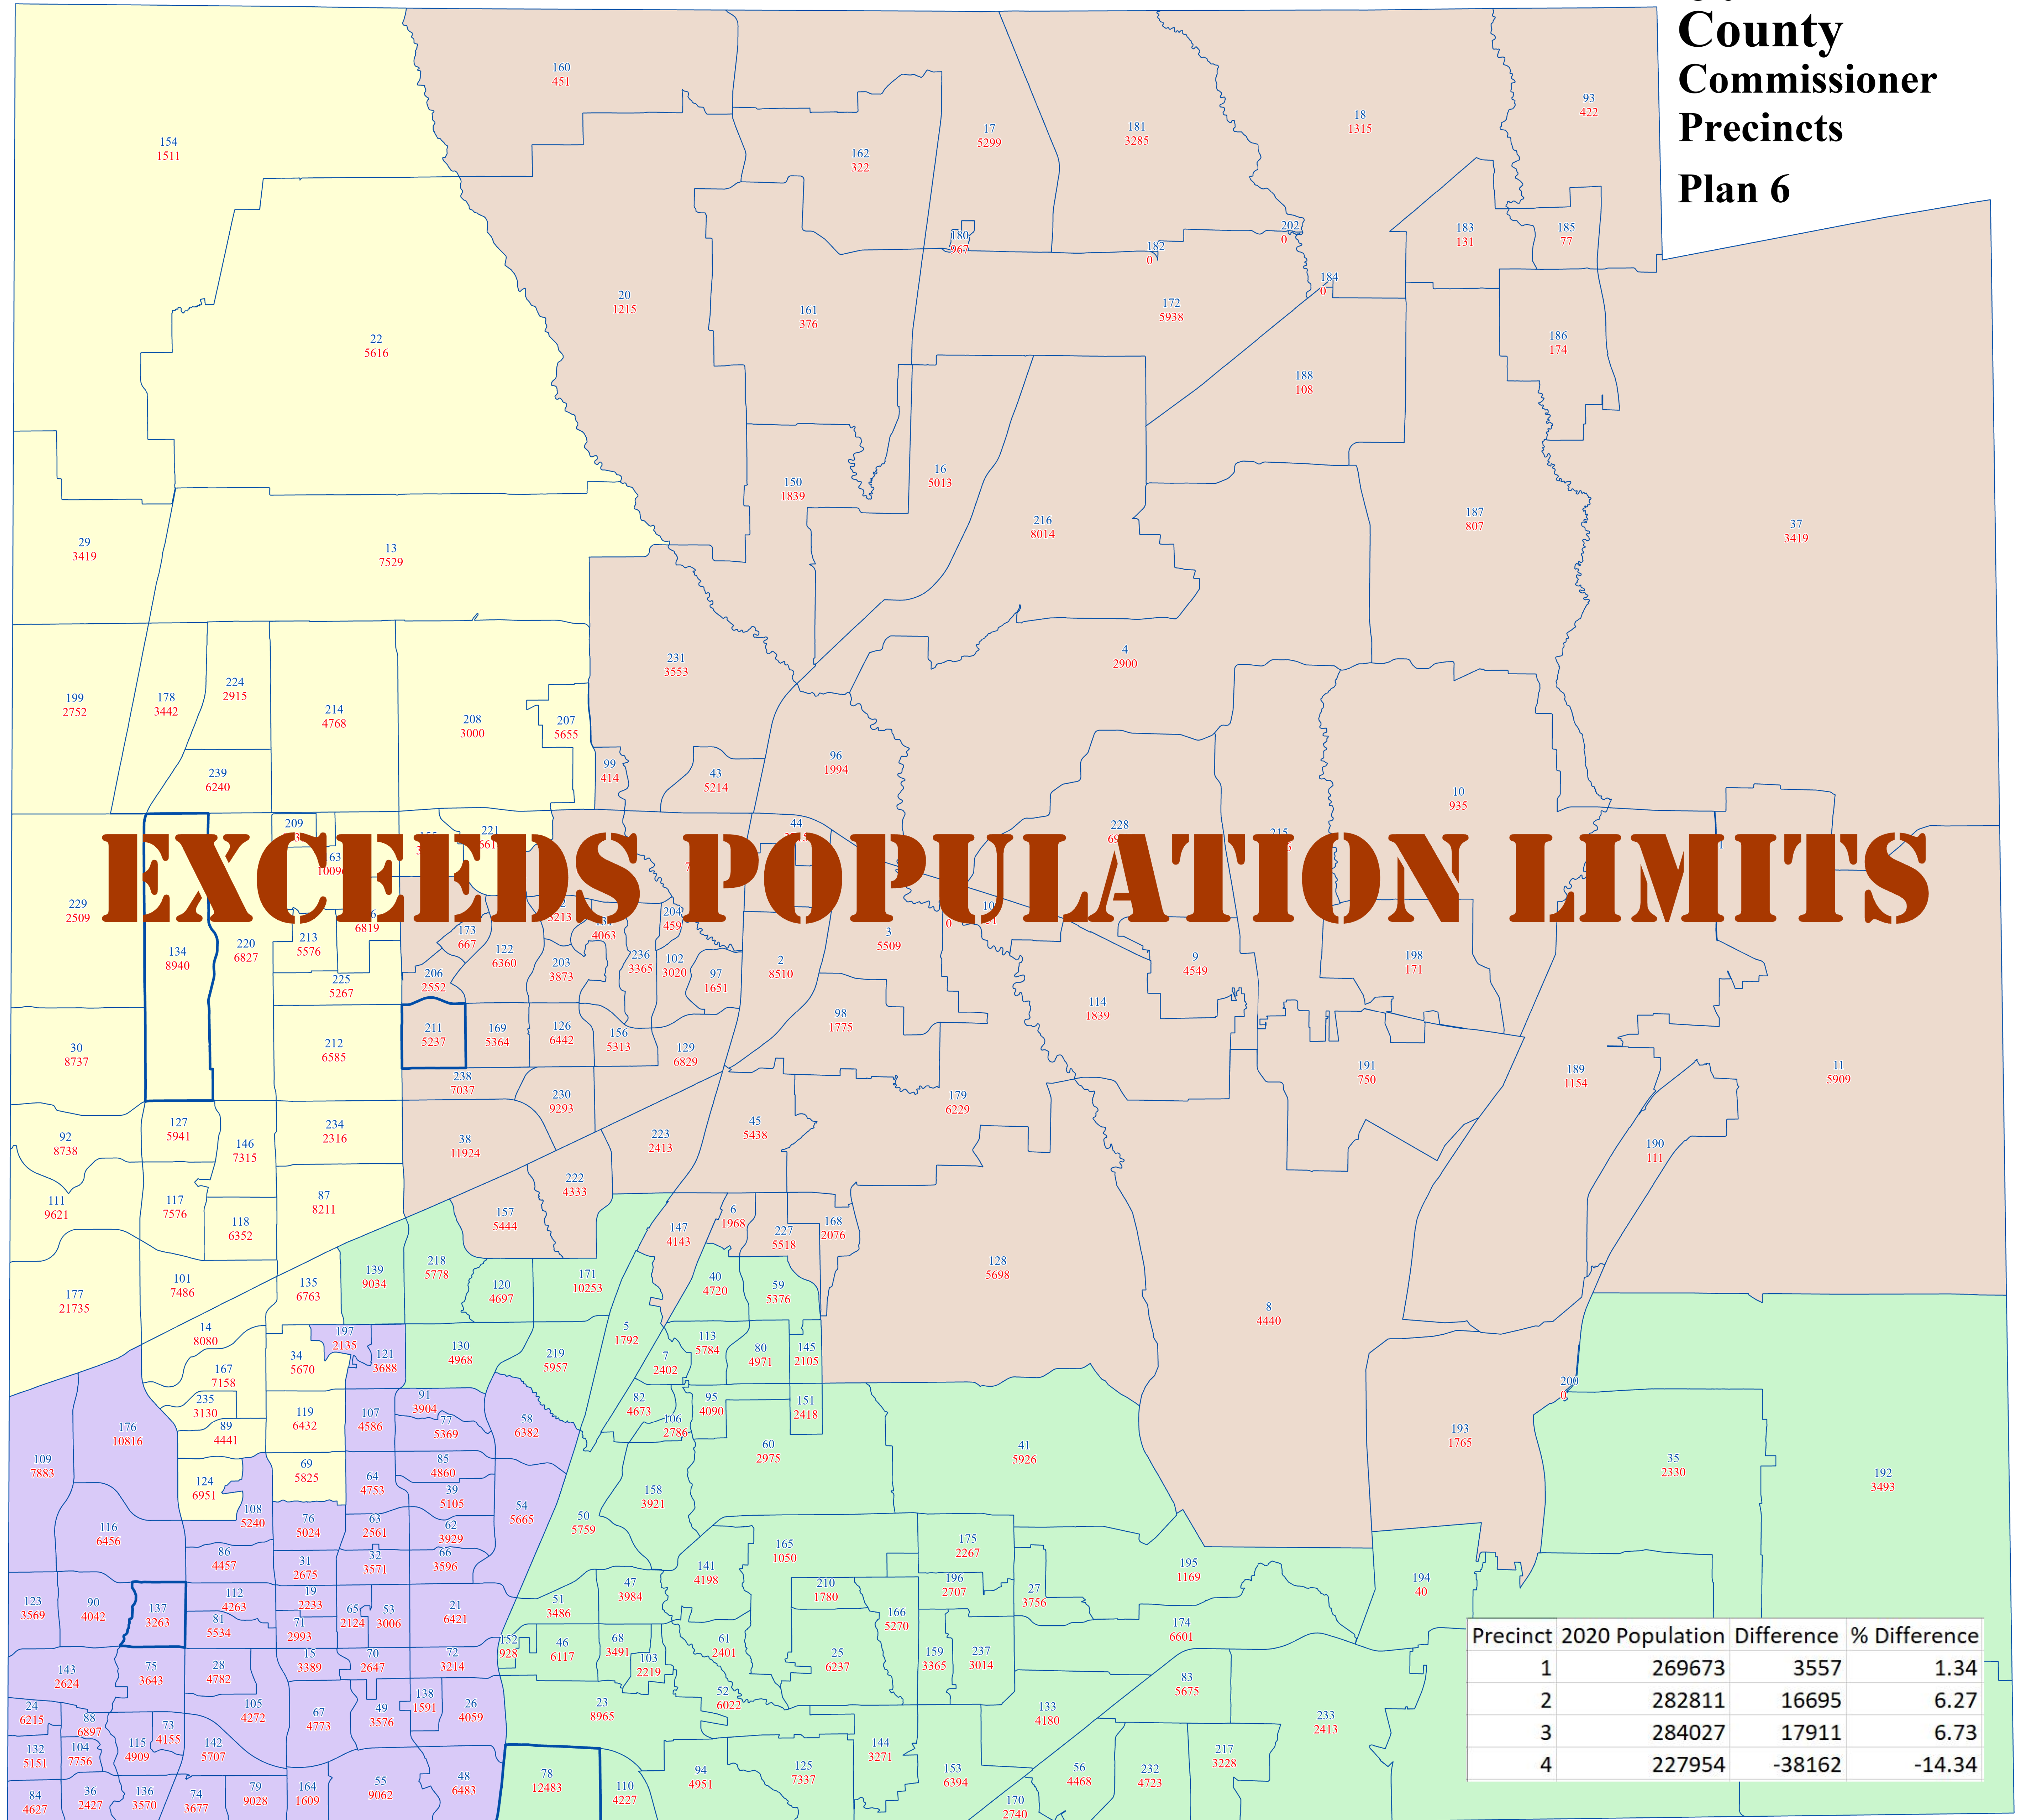

Collin County Commissioner Precincts Plan 6

Precinct	2020 Population	Difference	% Difference
1	269673	3557	1.34
2	282811	16695	6.27
3	284027	17911	6.73
4	227954	-38162	-14.34