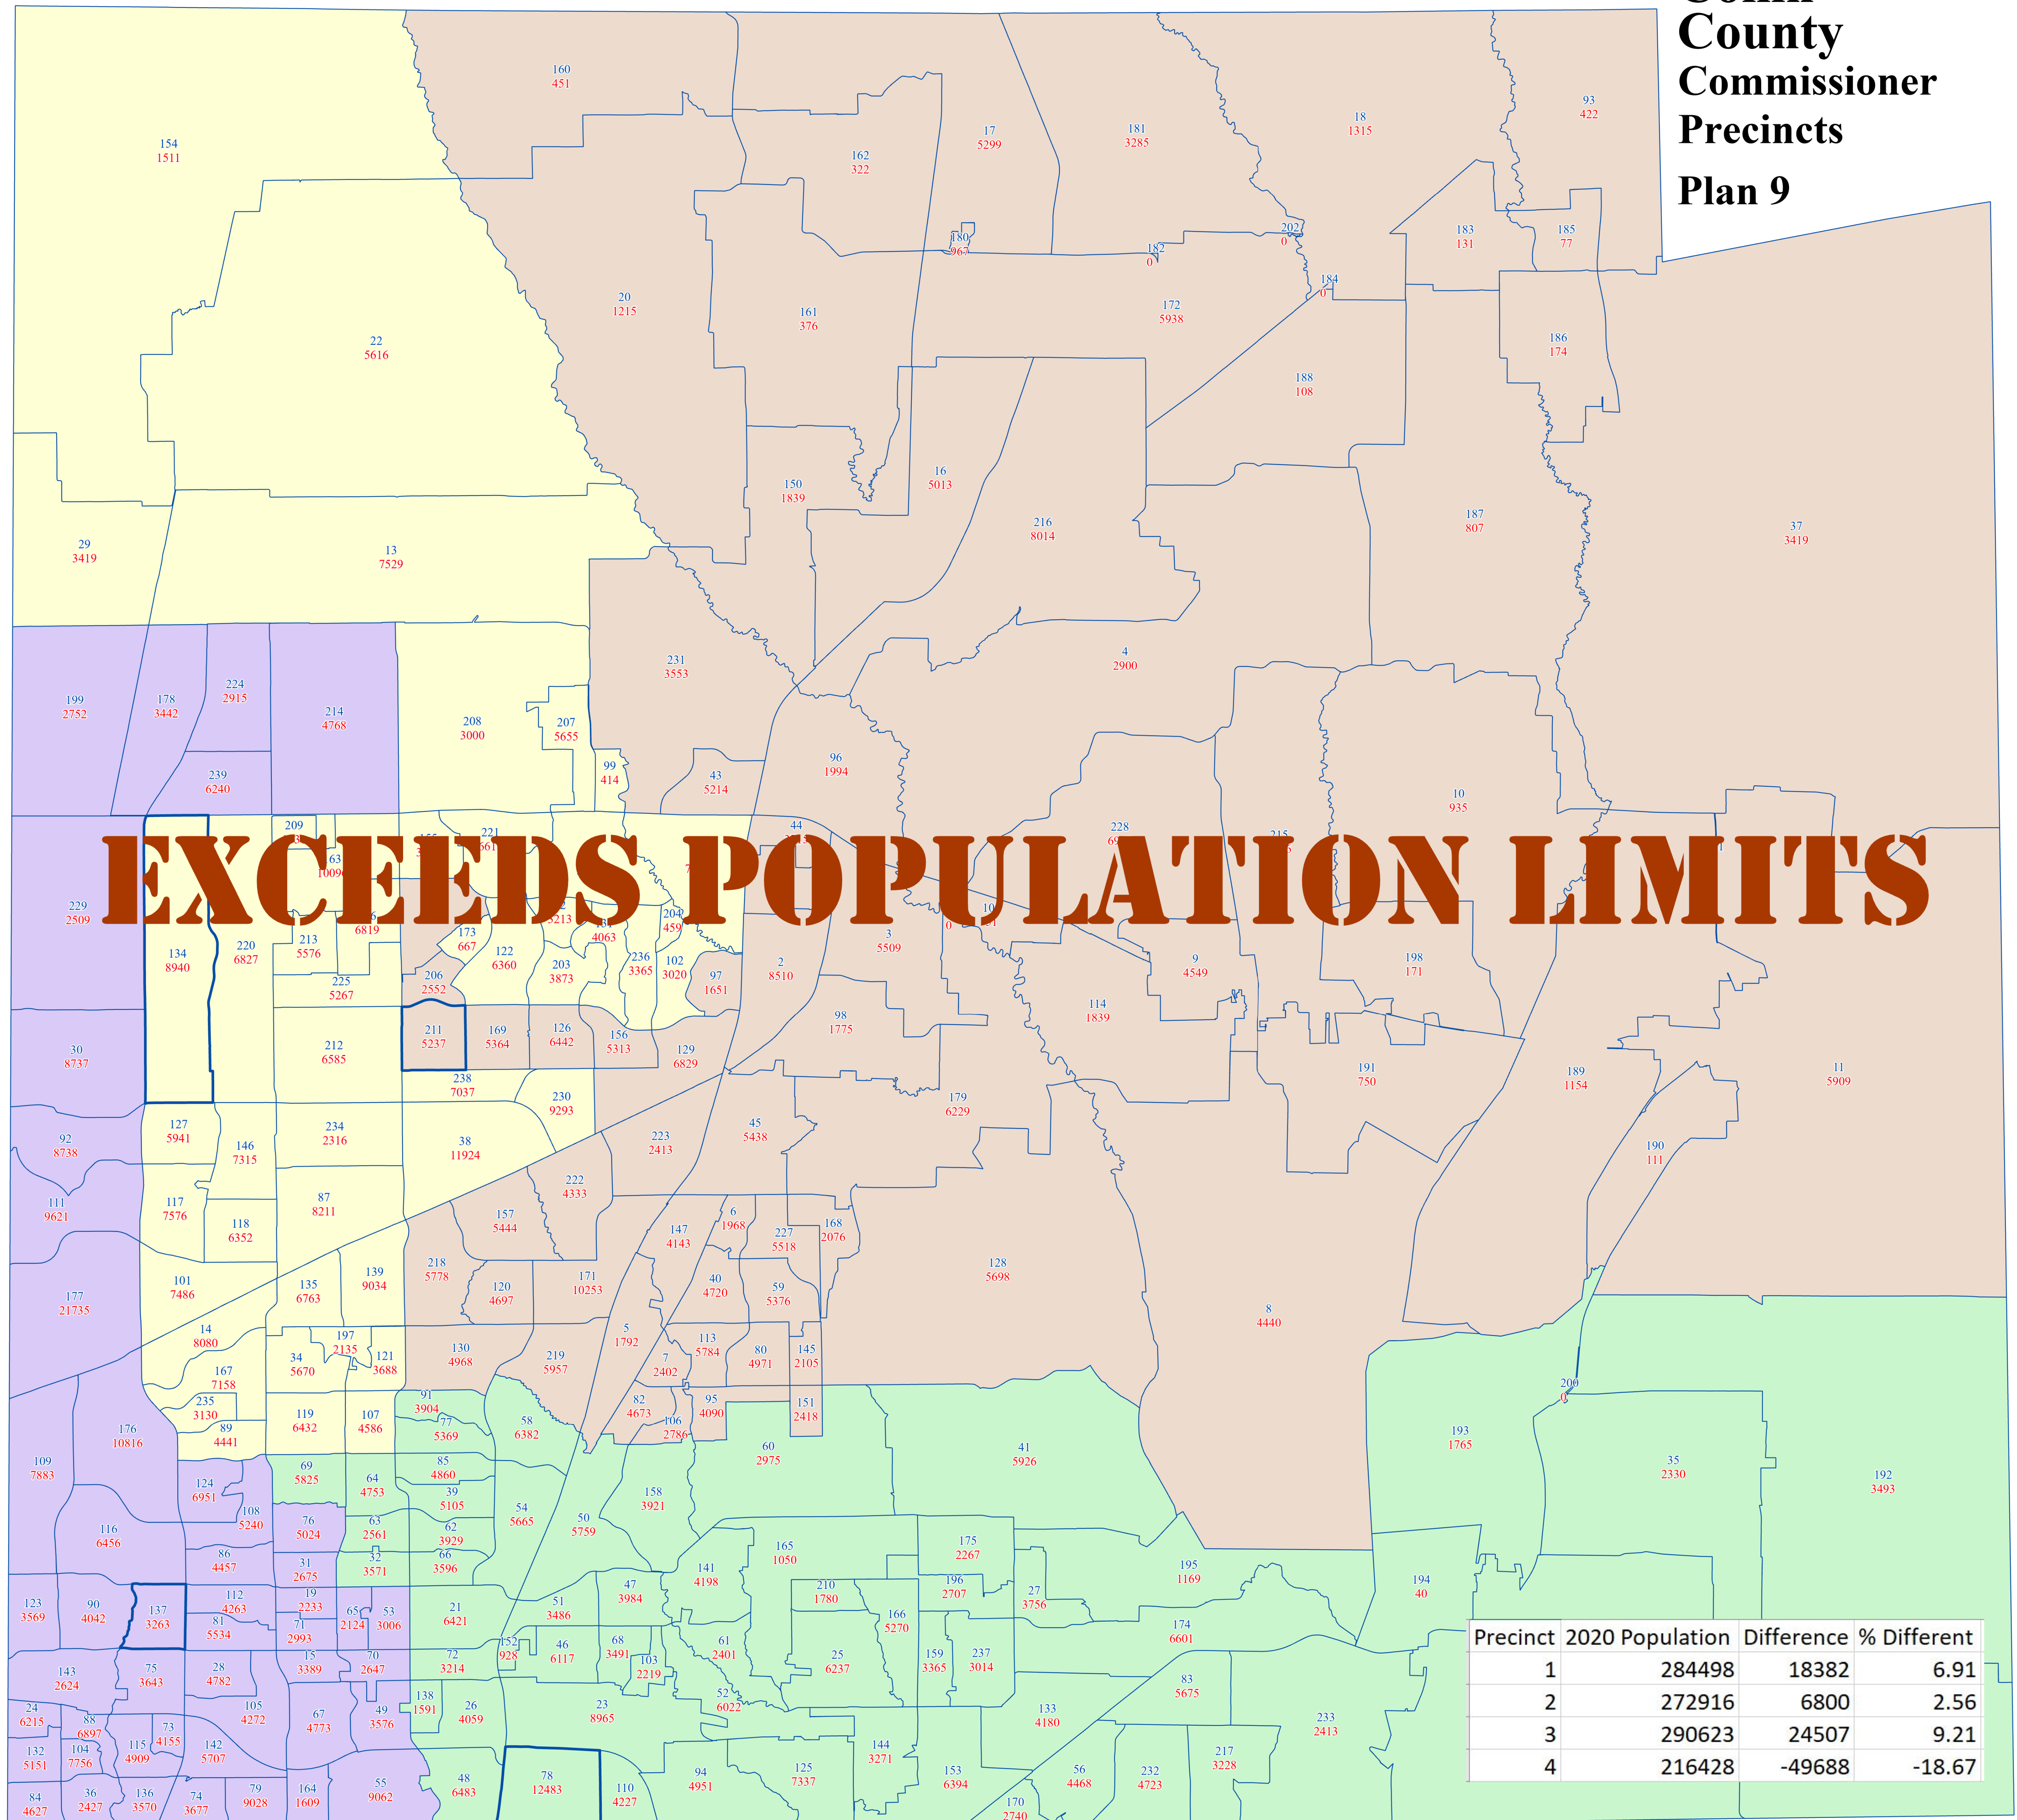

Collin County Commissioner Precincts Plan 9

EXCEEDS POPULATION LIMITS

Precinct	2020 Population	Difference	% Different
1	284498	18382	6.91
2	272916	6800	2.56
3	290623	24507	9.21
4	216428	-49688	-18.67