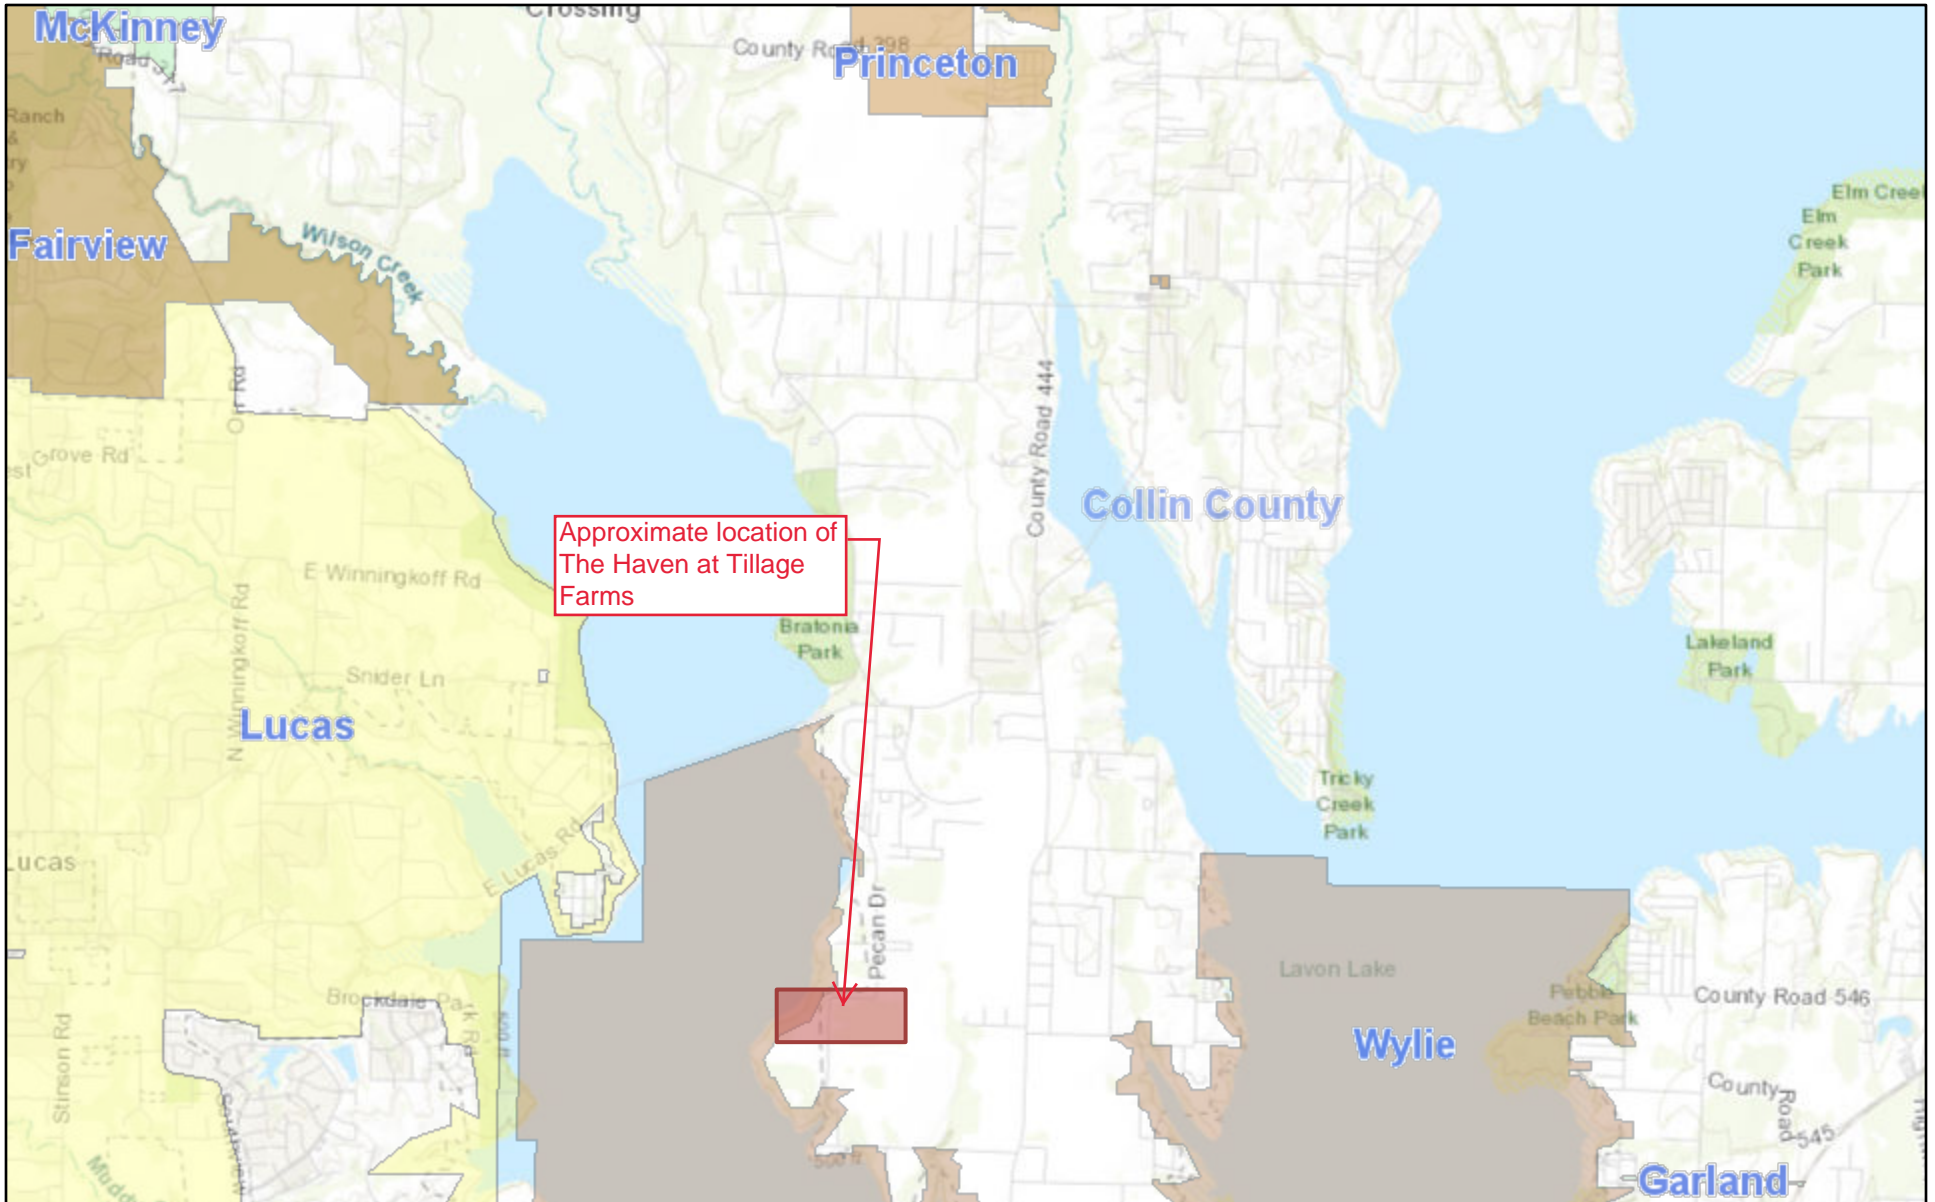

# The Haven at Tillage Farms

11/22/2021, 8:31:36 AM

County Offices

City County

1:72,224

Sources: Esri, HERE, Garmin, Intermap, increment P Corp., GEBCO, USGS, FAO, NPS, NRCAN, GeoBase, IGN, Kadaster NL, Ordnance Survey, Esri

ArcGIS Web AppBuilder

Texas Parks & Wildlife, Esri, HERE, Garmin, INCREMENT P, USGS, METI/NASA, NGA, EPA, USDA | Gabriela, bmf | TCEQ Info Resources Division |

The Haven at Tillage Farms is located on CR 437, approximately 7.0 miles south of Princeton.