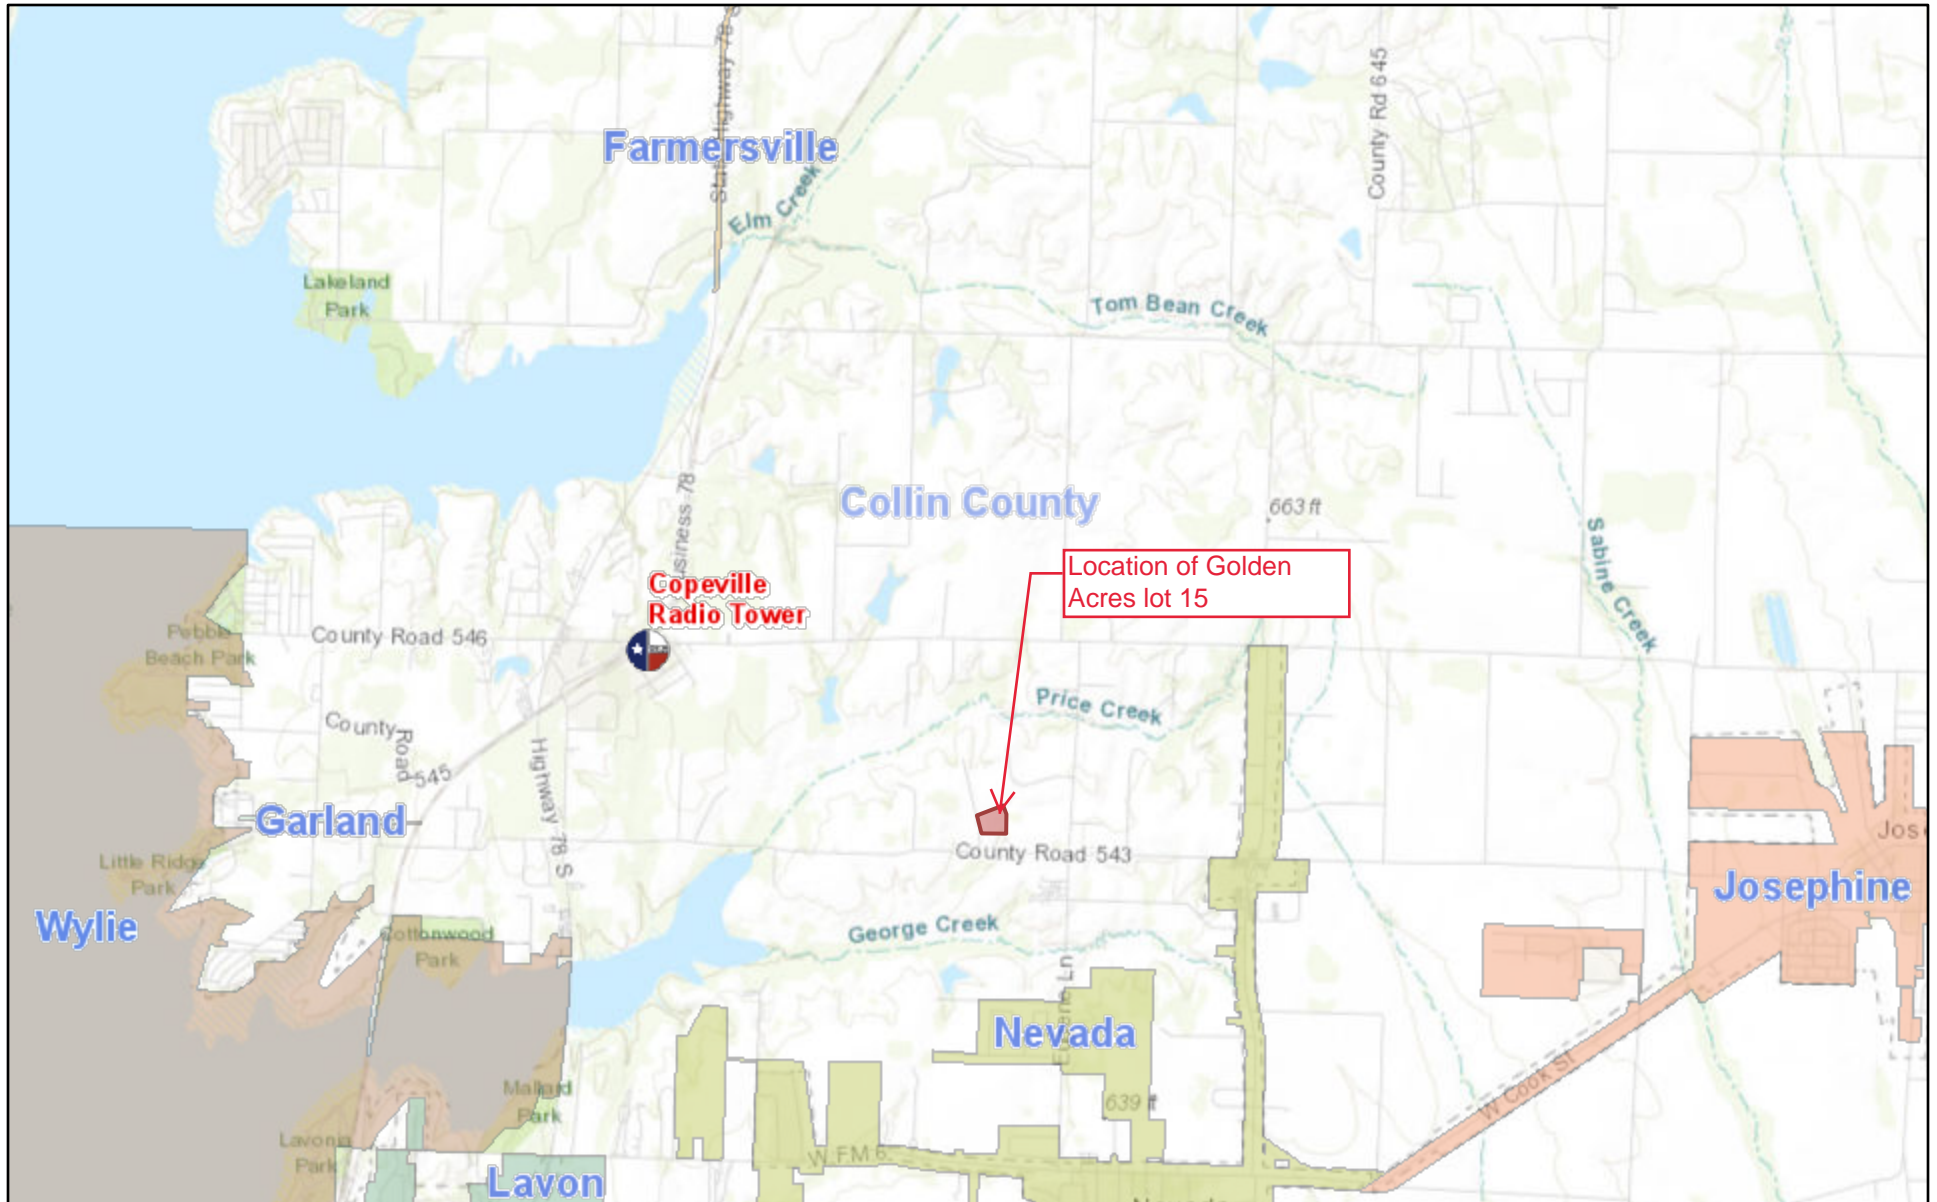

# GOLDEN ACRES PHASE 1

1/14/2022, 9:03:25 AM

Golden Acres lot 15 is located on Nugget Dr., approximately 1.9 miles southeast of the town of Copeville.

Sources: Esri, HERE, Garmin, Intermap, increment P Corp., GEBCO, USGS, FAO, NPS, NRCAN, GeoBase, IGN, Kadaster NL, Ordnance Survey, Esri