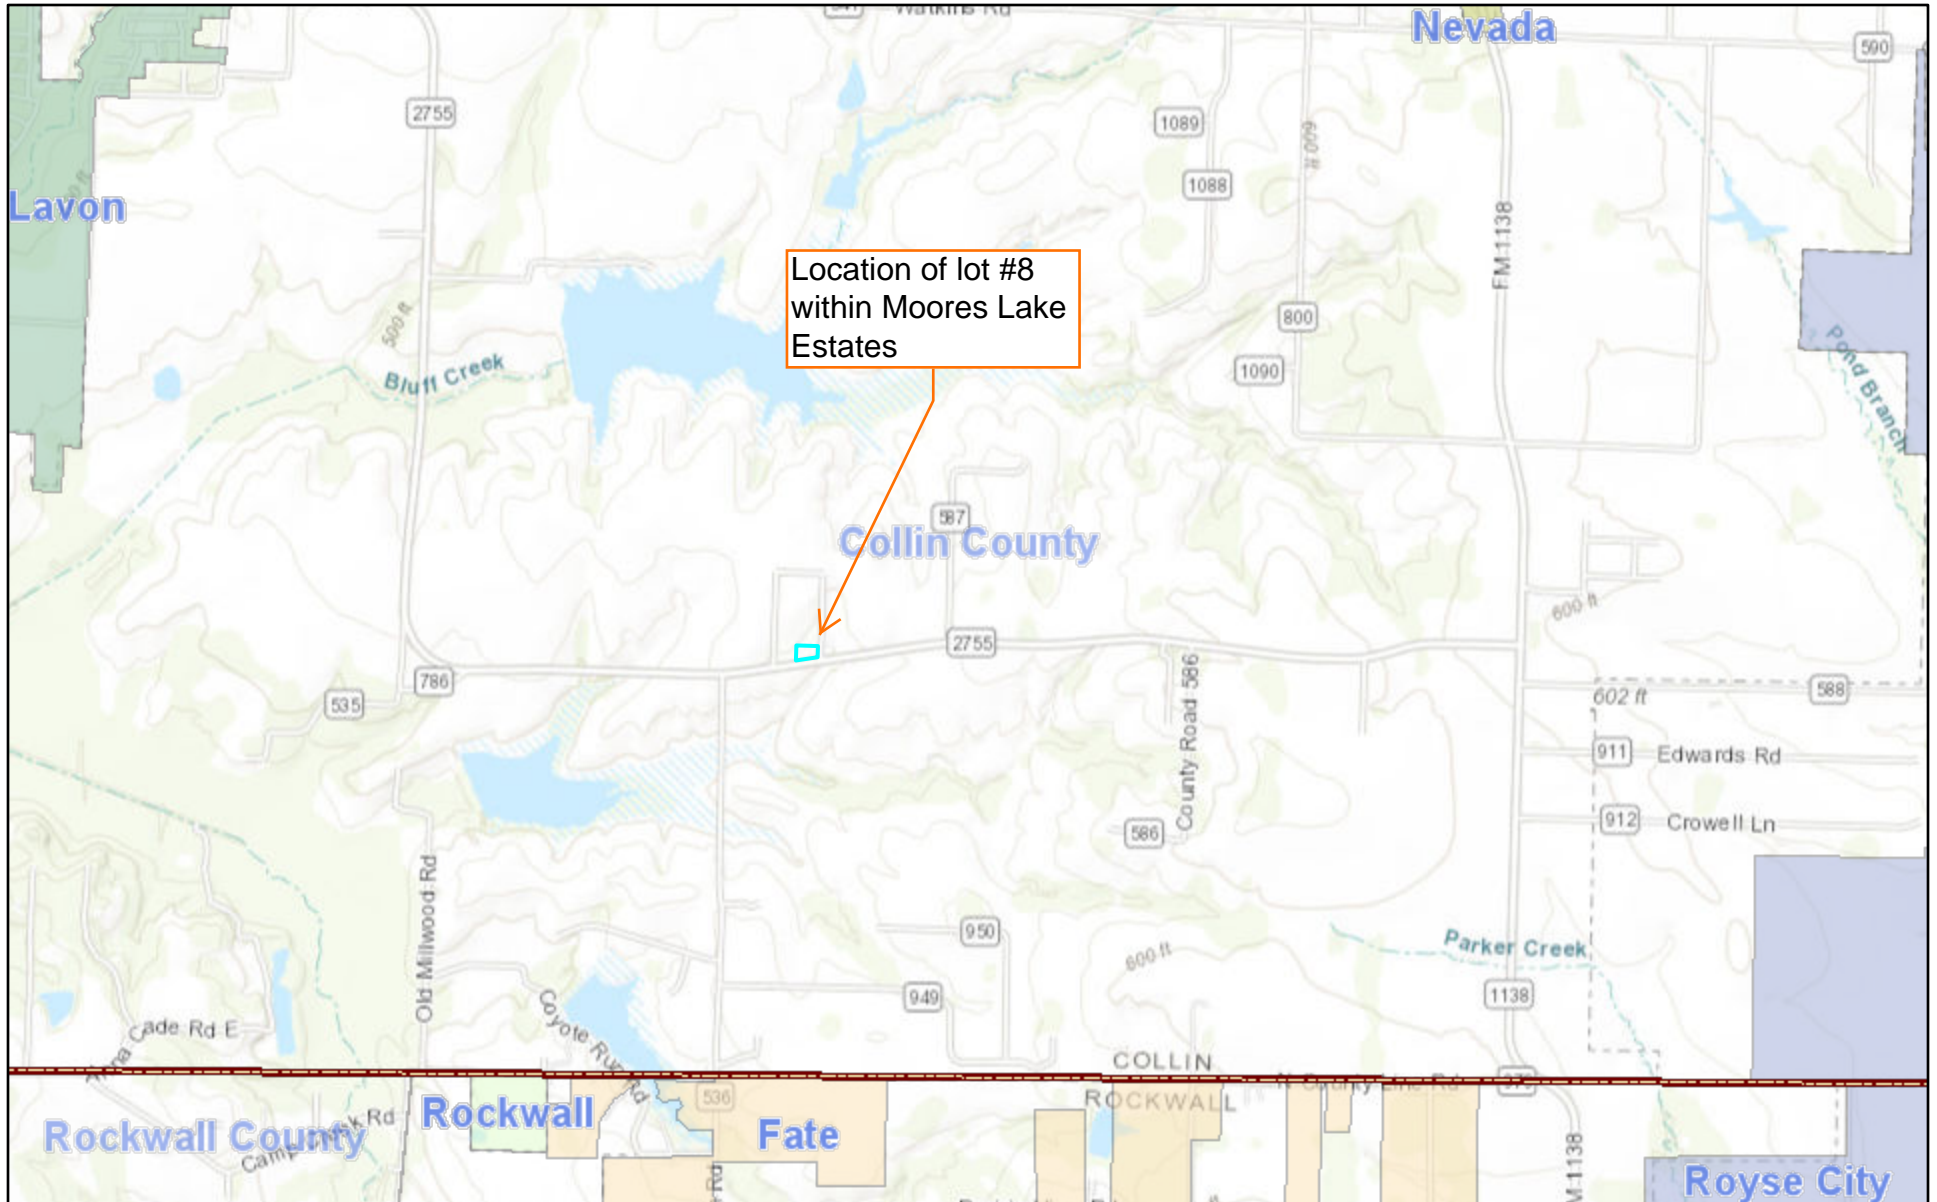

MOORES LAKE ESTATES LOT 8

Moores Lake Estates is located on the north side of FM 2755, approximately 2.8 miles Southeast of the city of Lavon.

Sources: Esri, HERE, Garmin, Intermap, increment P Corp., GEBCO, USGS, FAO, NPS, NRCAN, GeoBase, IGN, Kadaster NL, Ordnance Survey, Esri

ArcGIS Web AppBuilder

Texas Parks & Wildlife, Esri, HERE, Garmin, GeoTechnologies, Inc., USGS, METI/NASA, EPA, USDA | Gabriela, bmf | TCEQ Info Resources Division |