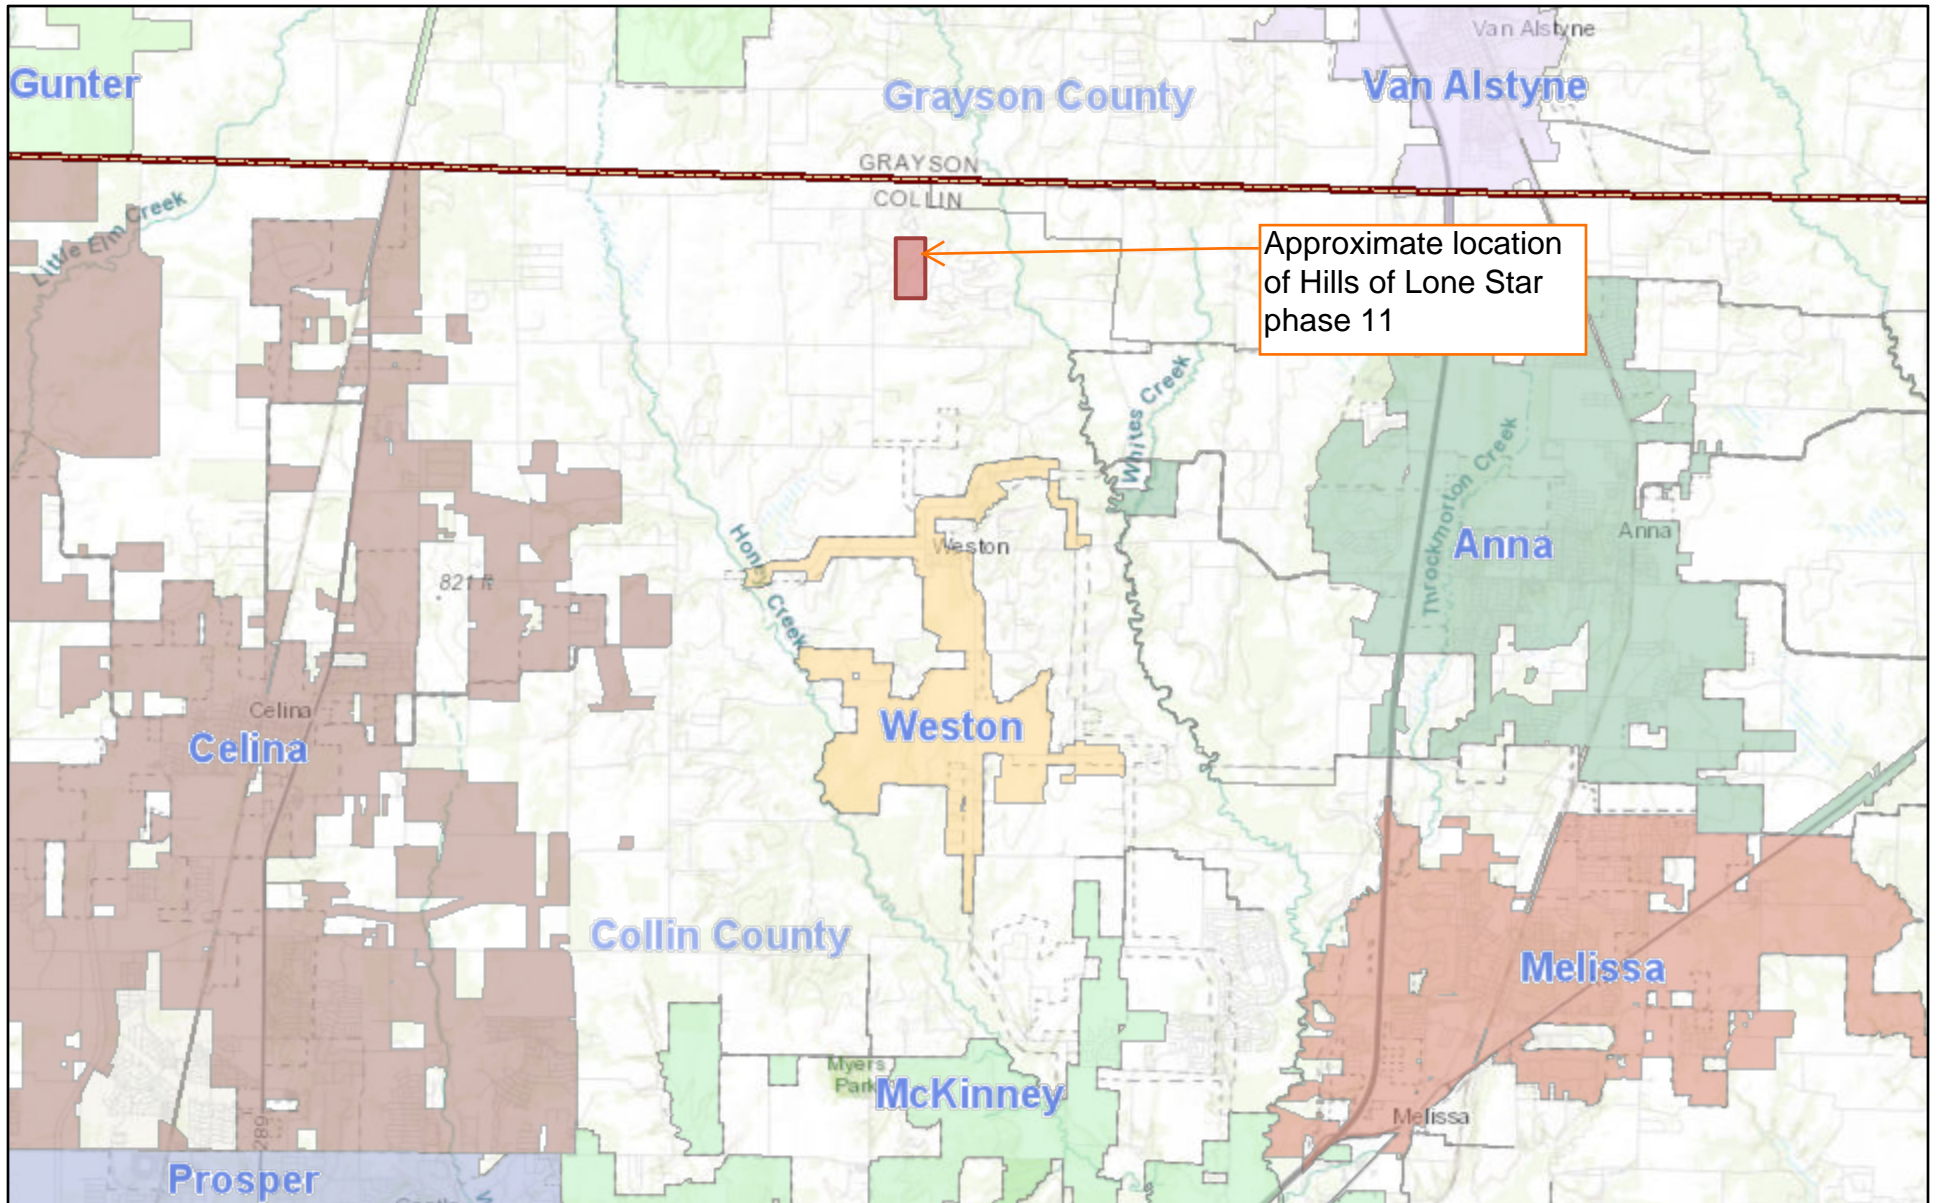

HILLS OF LONE STAR PHASE 11

Approximate location of Hills of Lone Star phase 11

The Hills of Lone Star phase 11 is located within the Hills of Lone Star development, south of CR 179. The development is approximately 2.8 miles north of the city of Weston.

Gabriela, bmf, Texas Parks & Wildlife, Esri, HERE, Garmin, USGS, NGA,