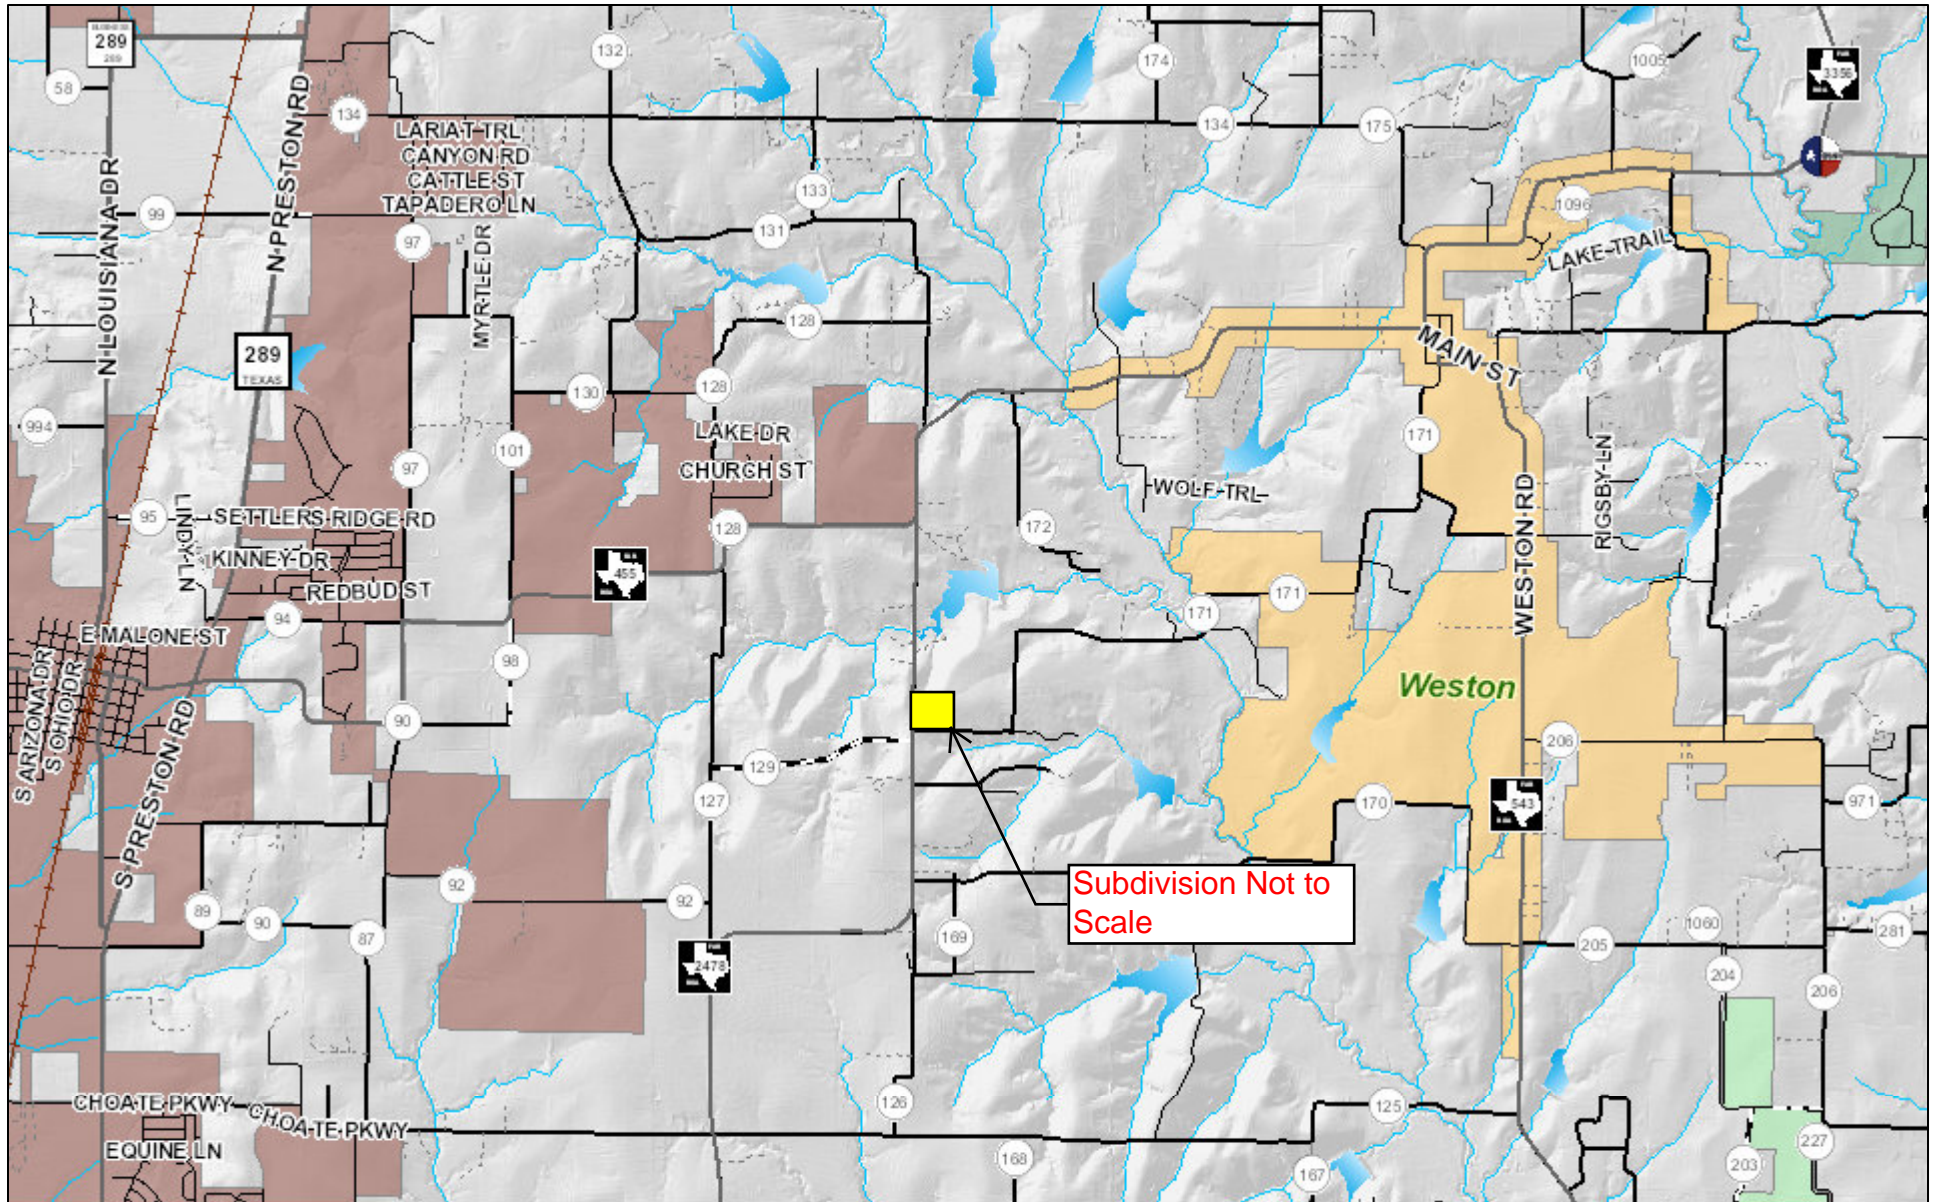

Carter Landing Location Map

August 23, 2017

1:72,224

Sources: Esri, HERE, DeLorme, Intermap, increment P Corp., GEBCO, USGS, FAO, NPS, NRCAN, GeoBase, IGN, Kadaster NL, Ordnance Survey,