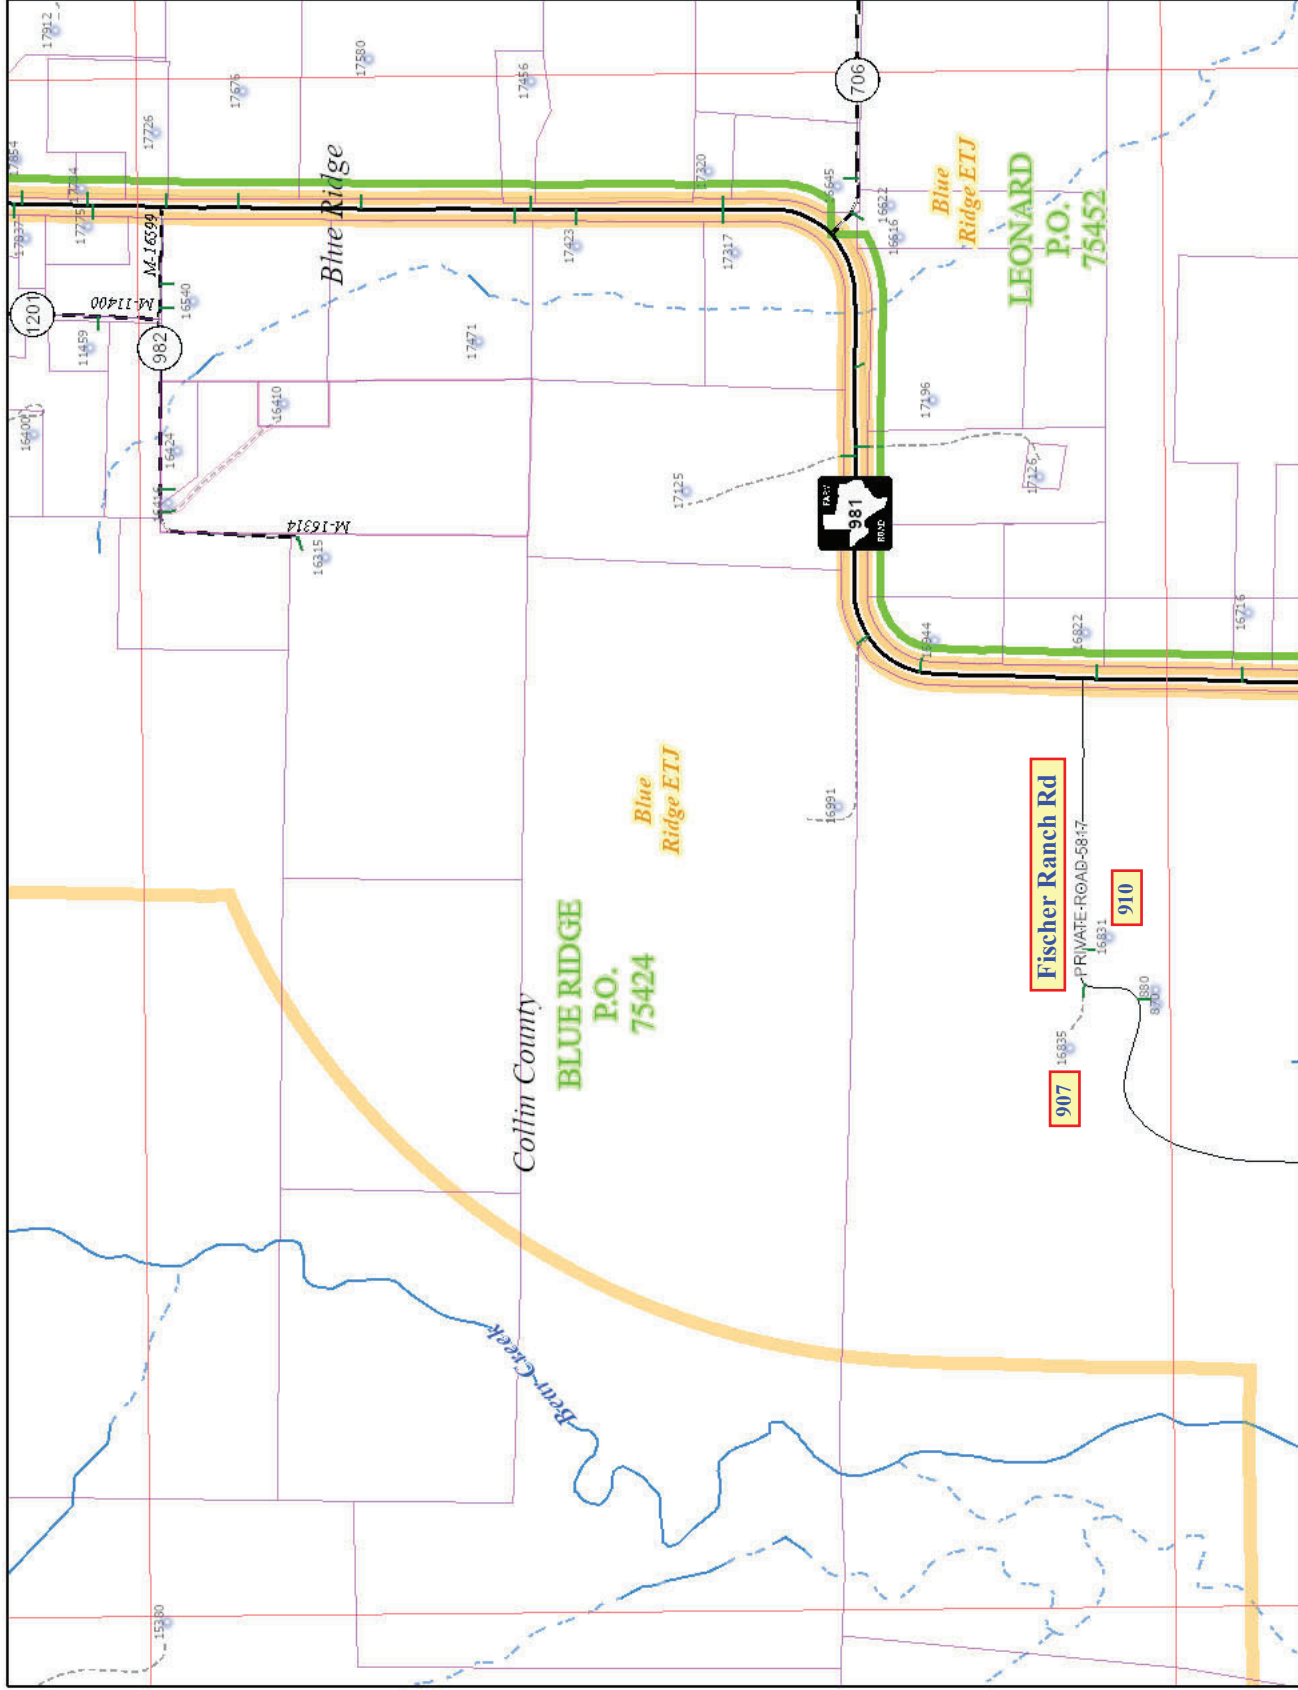

Legend

- Map Boundary
- Asphalt/Concrete
- Rock
- Dirt
- Private/Urban
- County Line
- Rail
- CCAD Parcel
- M-1400 Rural MSAG
- 75069 Zip Code
- Anna City ETJ
- UMBs
- Fire Hydrant

16P1	16Q4	16Q1
16P2	16Q3	16Q2
15P1	15Q4	15Q1

This map is a graphic representation of Collin County and should only be used for illustrative purposes. In no way should this map be used to settle any boundary dispute or locational conflict.

**Collin County
Road Atlas
16Q3
4/7/2022**

Road Shields

- Interstate
- US Hwy
- TEXAS State Hwy
- Business Spur
- Farm to Market
- County Road