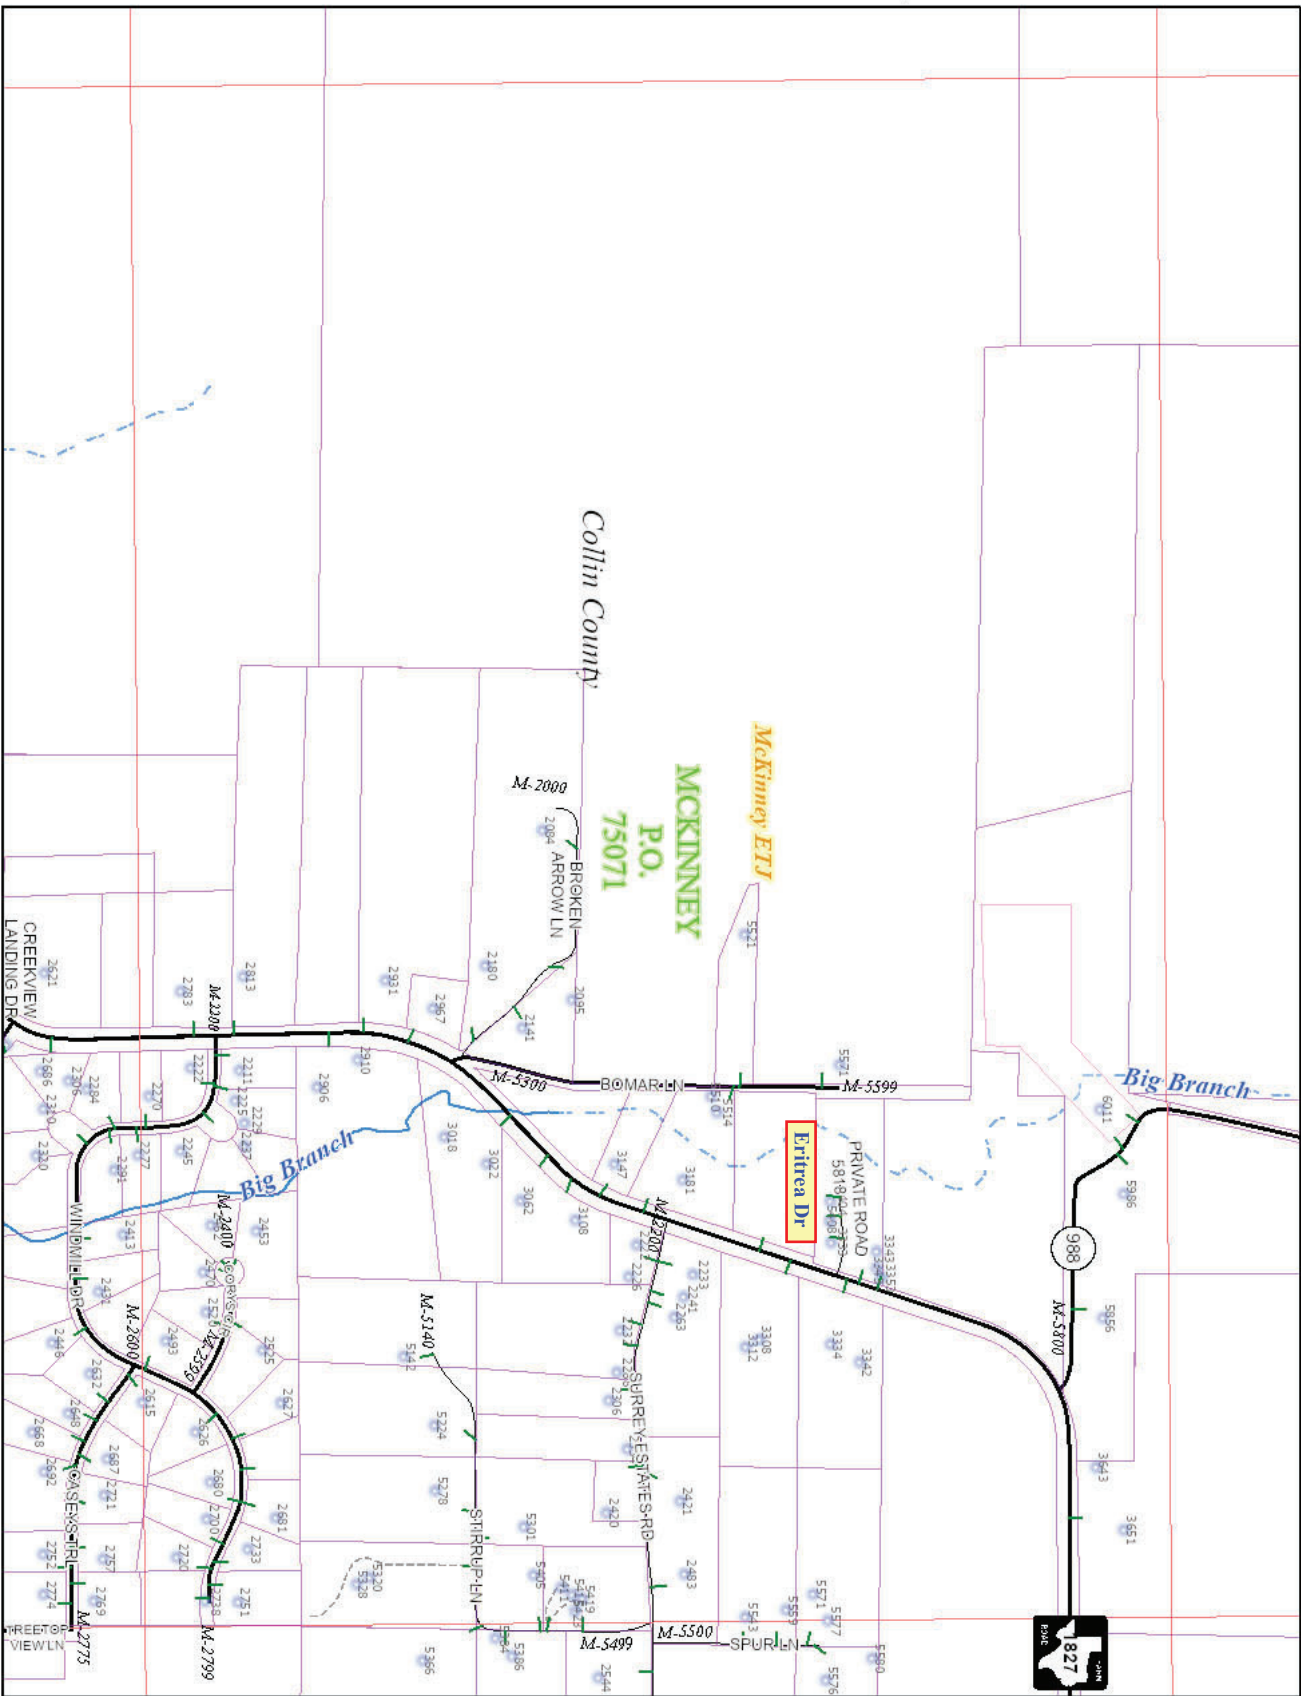

Legend

- Map Boundary
- Asphalt/Concrete
- Rock
- Dirt
- Private/Urban
- County Line
- Rail
- CCAD Parcel
- M-1400 Rural MSAG
- 75069 Zip Code
- Amia City ETJ
- UMBS
- Fire Hydrant

12H1	12J4	12J1
12H2	<b>12J3</b>	12J2
11H1	11J4	11J1

This map is a graphic representation of Collin County and should only be used for illustrative purposes. In no way should this map be used to settle any boundary dispute or locational conflict.

# Collin County Road Atlas

Farm to Market

County Road