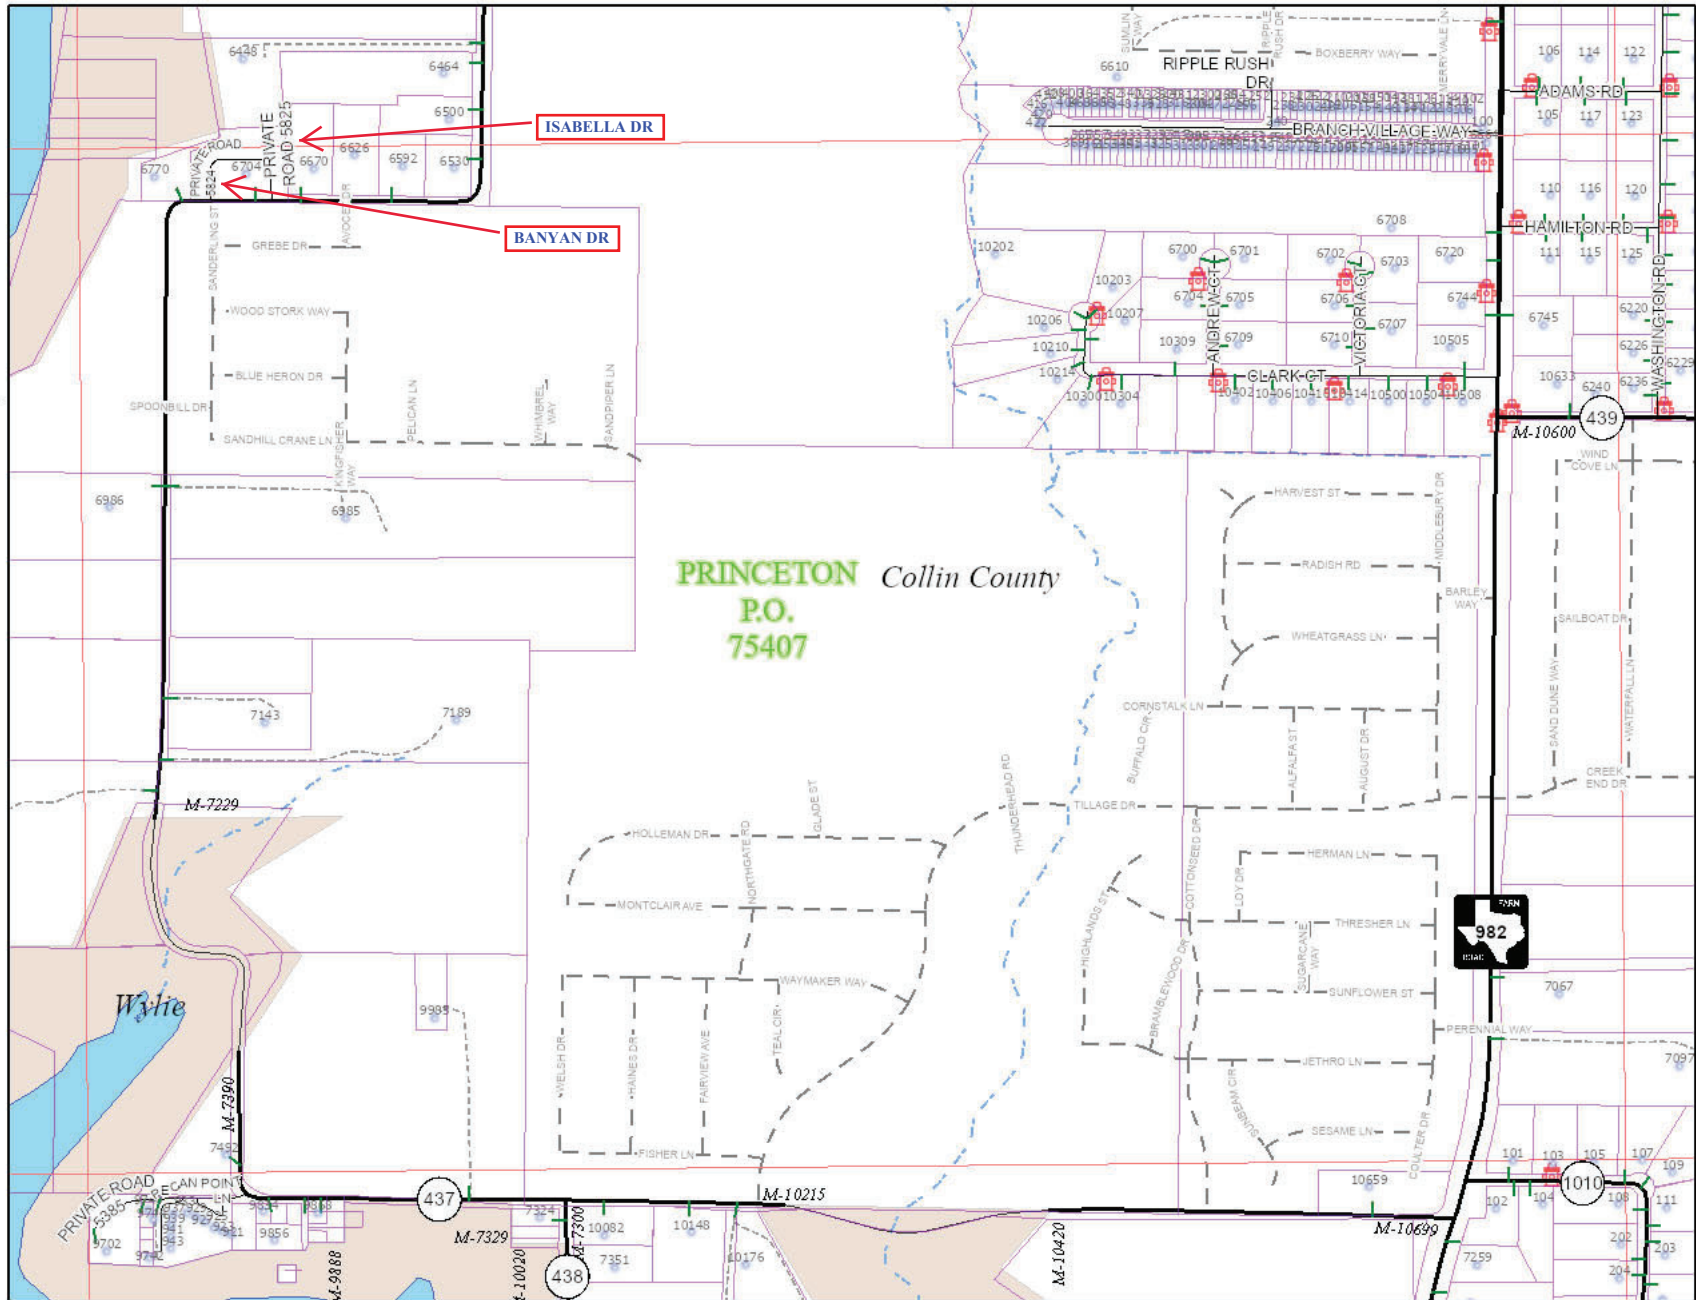

5K3

5K3

ITV/GIS

Legend

- Map Boundary
- Asphalt/Concrete
- Rock
- Dirt
- Private/Urban
- County Line
- Rail
- CCAD Parcel
- M-1400 Rural MSAG
- 75069 Zip Code
- Anna City ETJ
- UMBs
- Fire Hydrant

Road Shields

- Interstate
- US Hwy
- State Hwy
- Business/Spur
- Farm to Market
- County Road

5J1	5K4	5K1
5J2	5K3	5K2
4J1	4K4	4K1

This map is a graphic representation of Collin County and should only be used for illustrative purposes. In no way should this map be used to settle any boundary dispute or locational conflict.

Collin County Road Atlas

5K3

6/8/2022