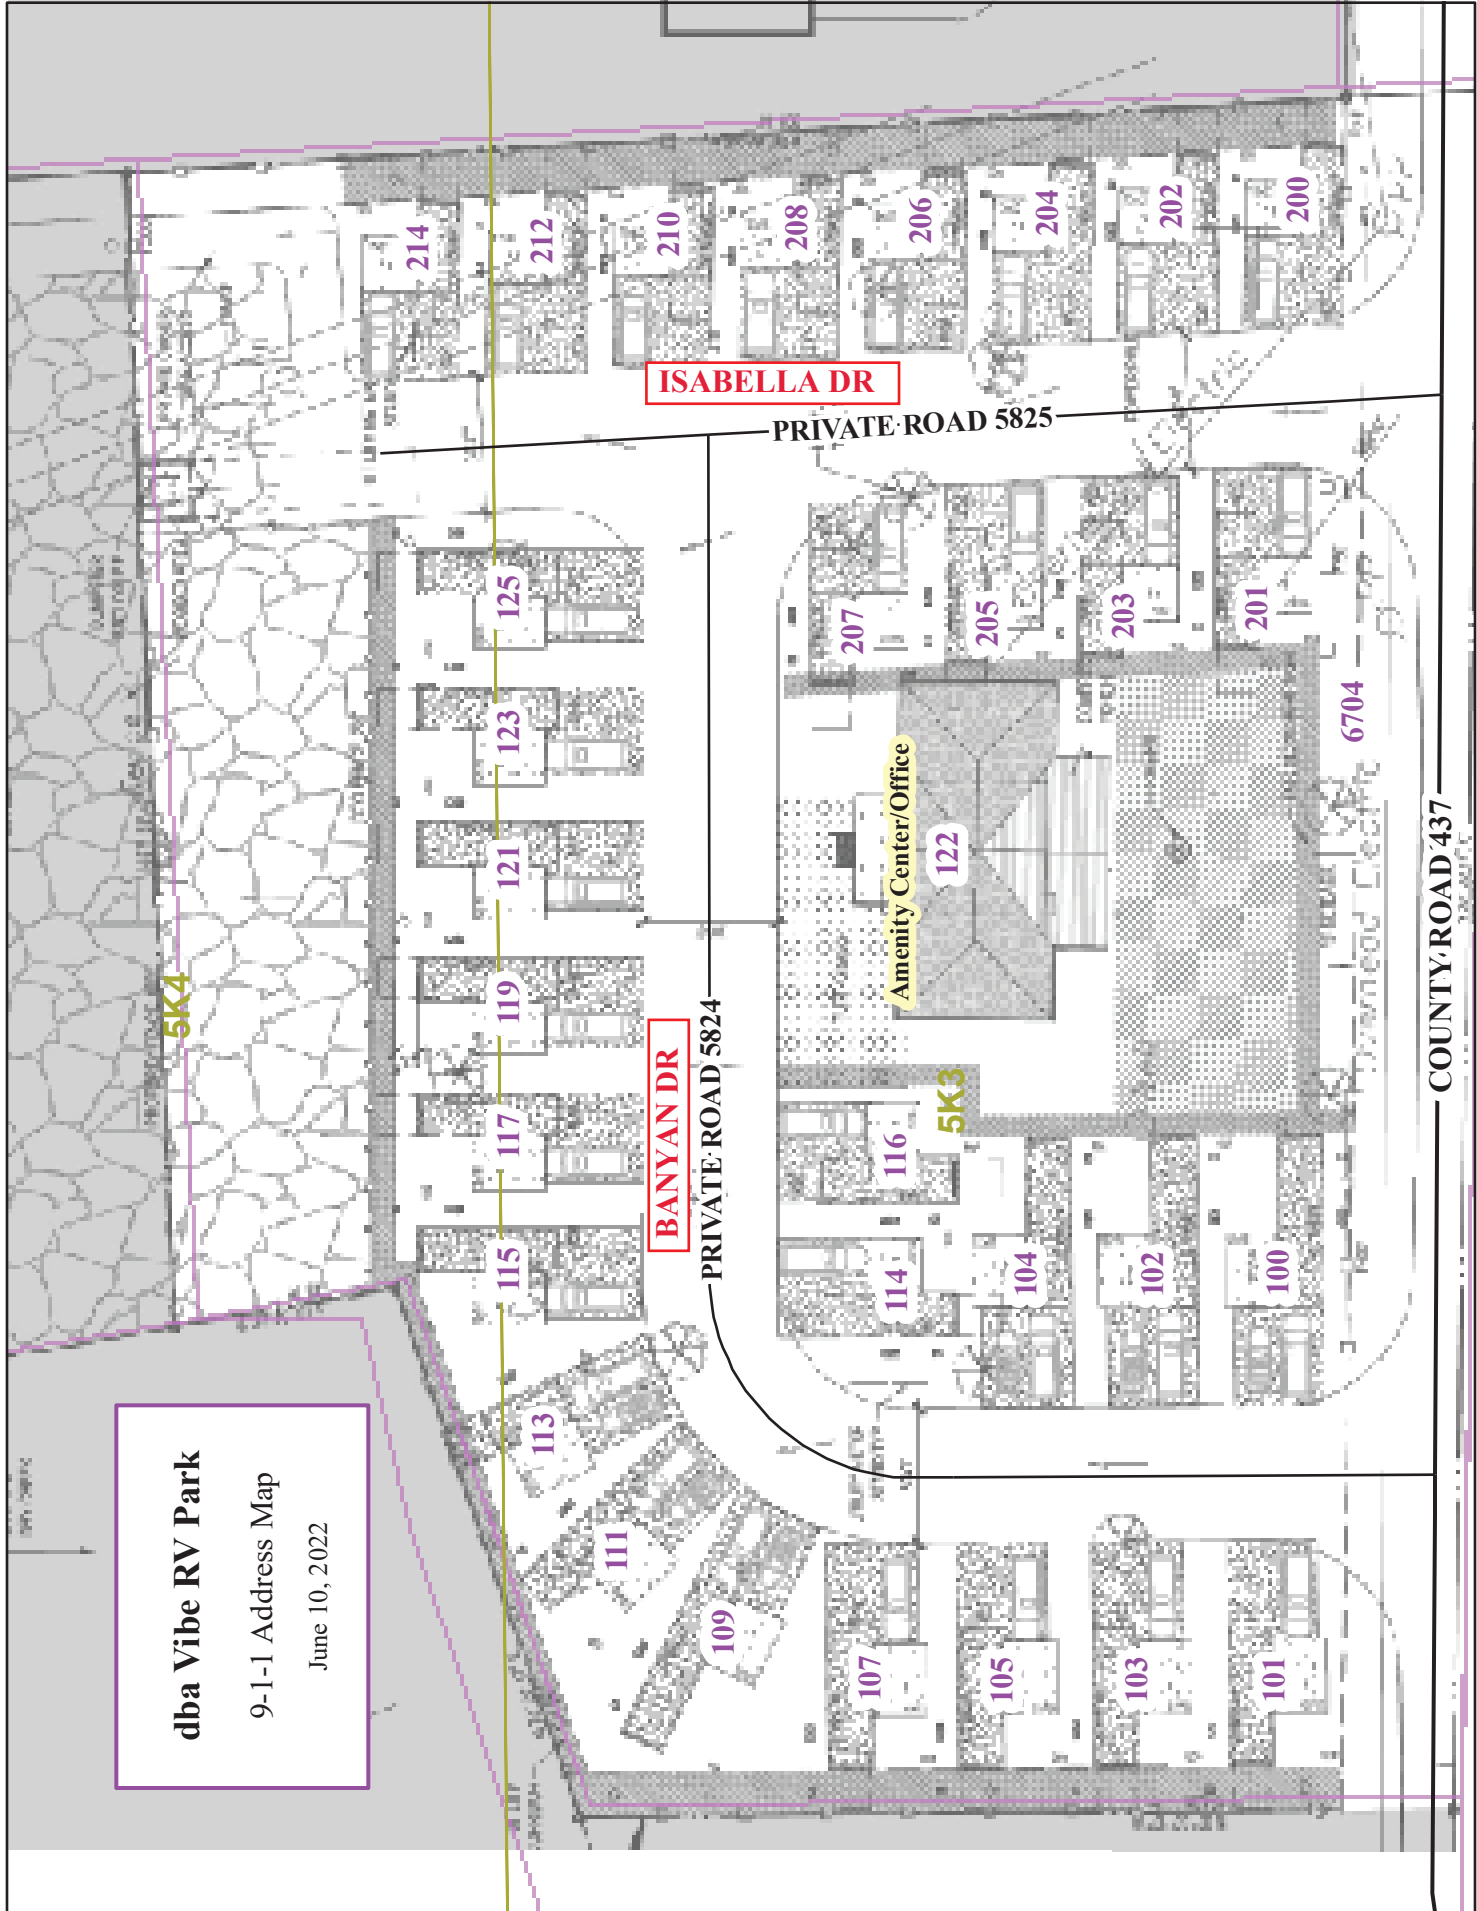

dba Vibe RV Park

9-1-1 Address Map

June 10, 2022

ISABELLA DR

PRIVATE ROAD 5825

BANYAN DR

PRIVATE ROAD 5824

5K4

5K3

6704

COUNTY ROAD 437

Amenity Center/Office

122