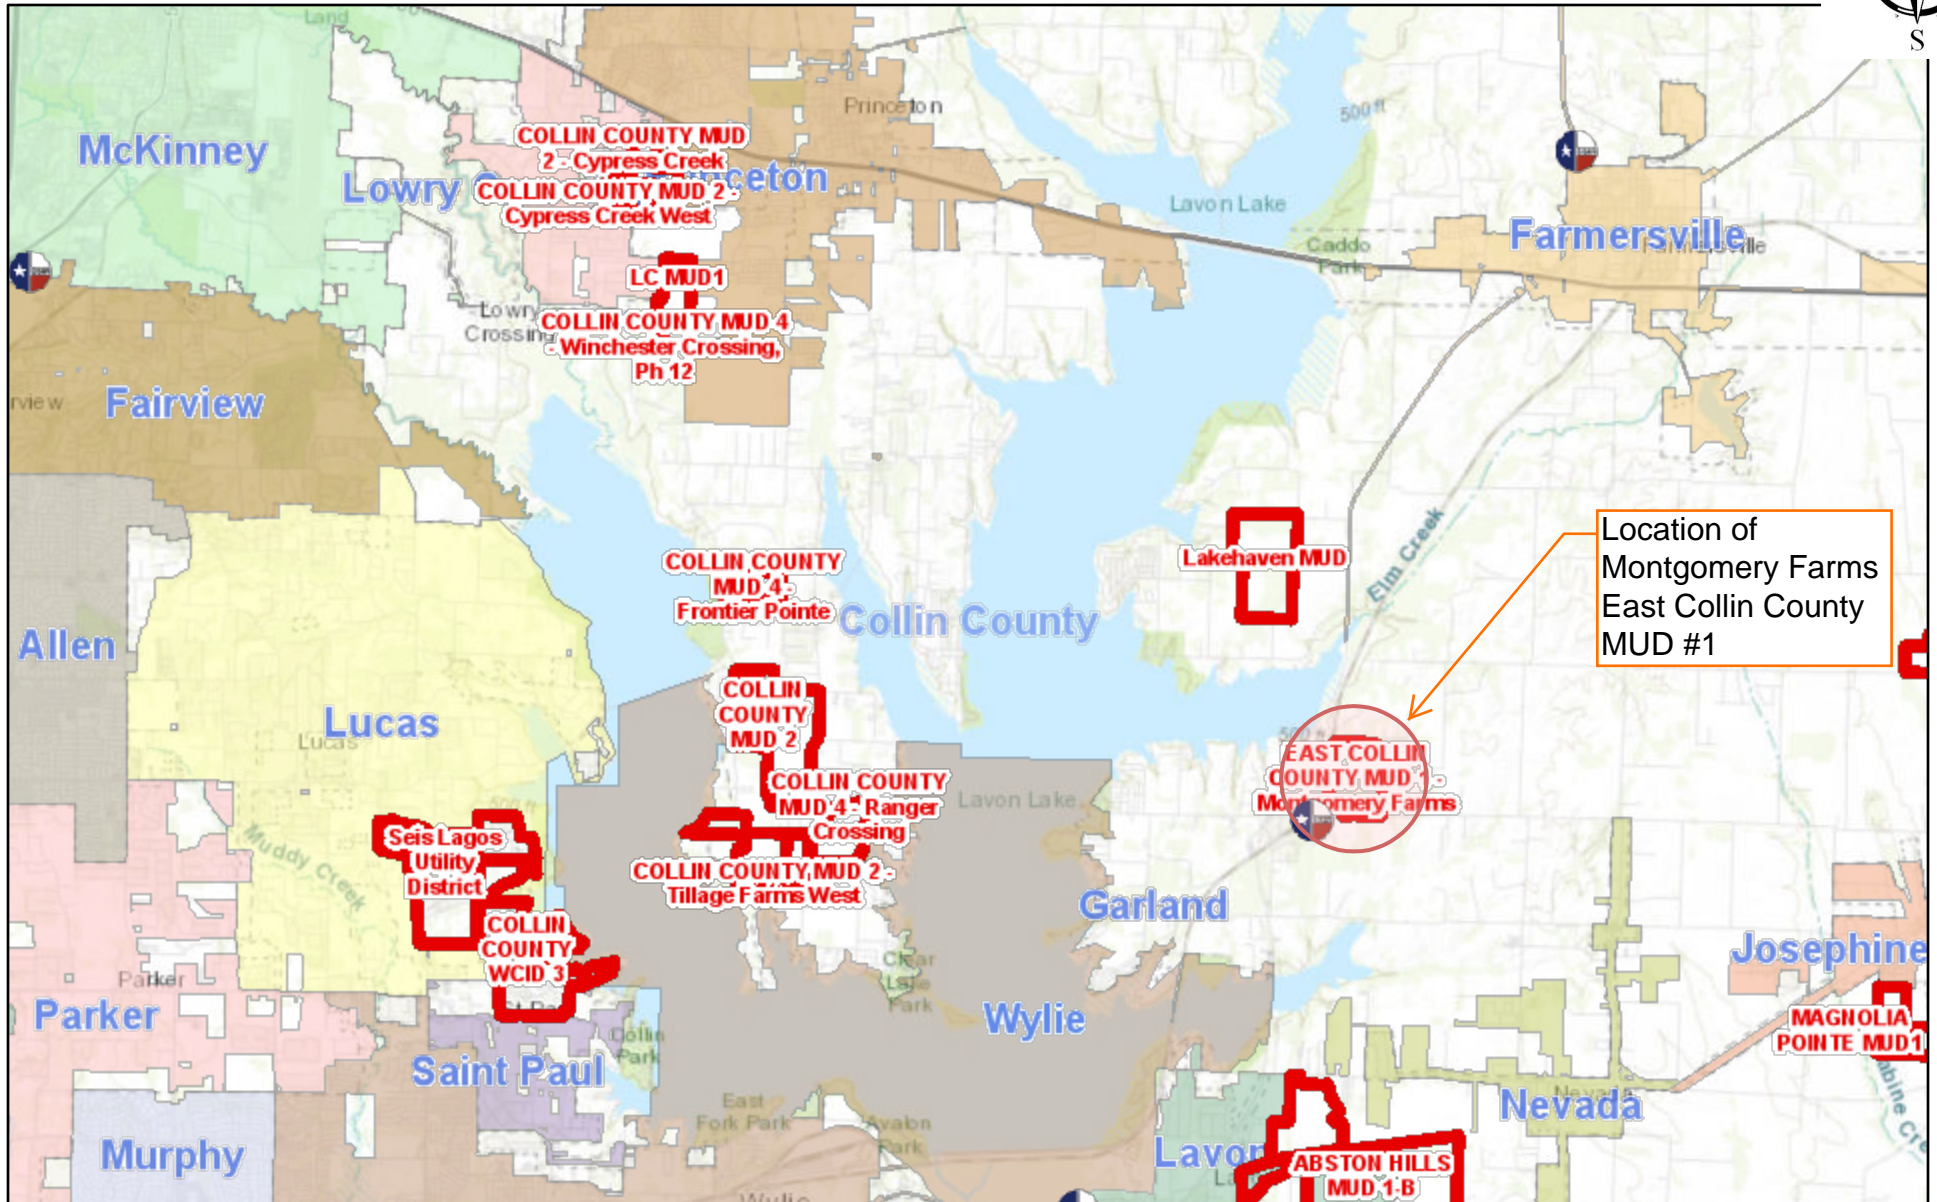

MONTGOMERY FARMS E. C.C. MUD #1

Location of
Montgomery Farms
East Collin County
MUD #1

Montgomery Farms is located on FM 1778 in Copeville, approximately 6.0 miles south of Farmersville.

Gabriela, bmf, Texas Parks & Wildlife, Esri, HERE, Garmin, USGS, NGA, EPA, USDA, NPS