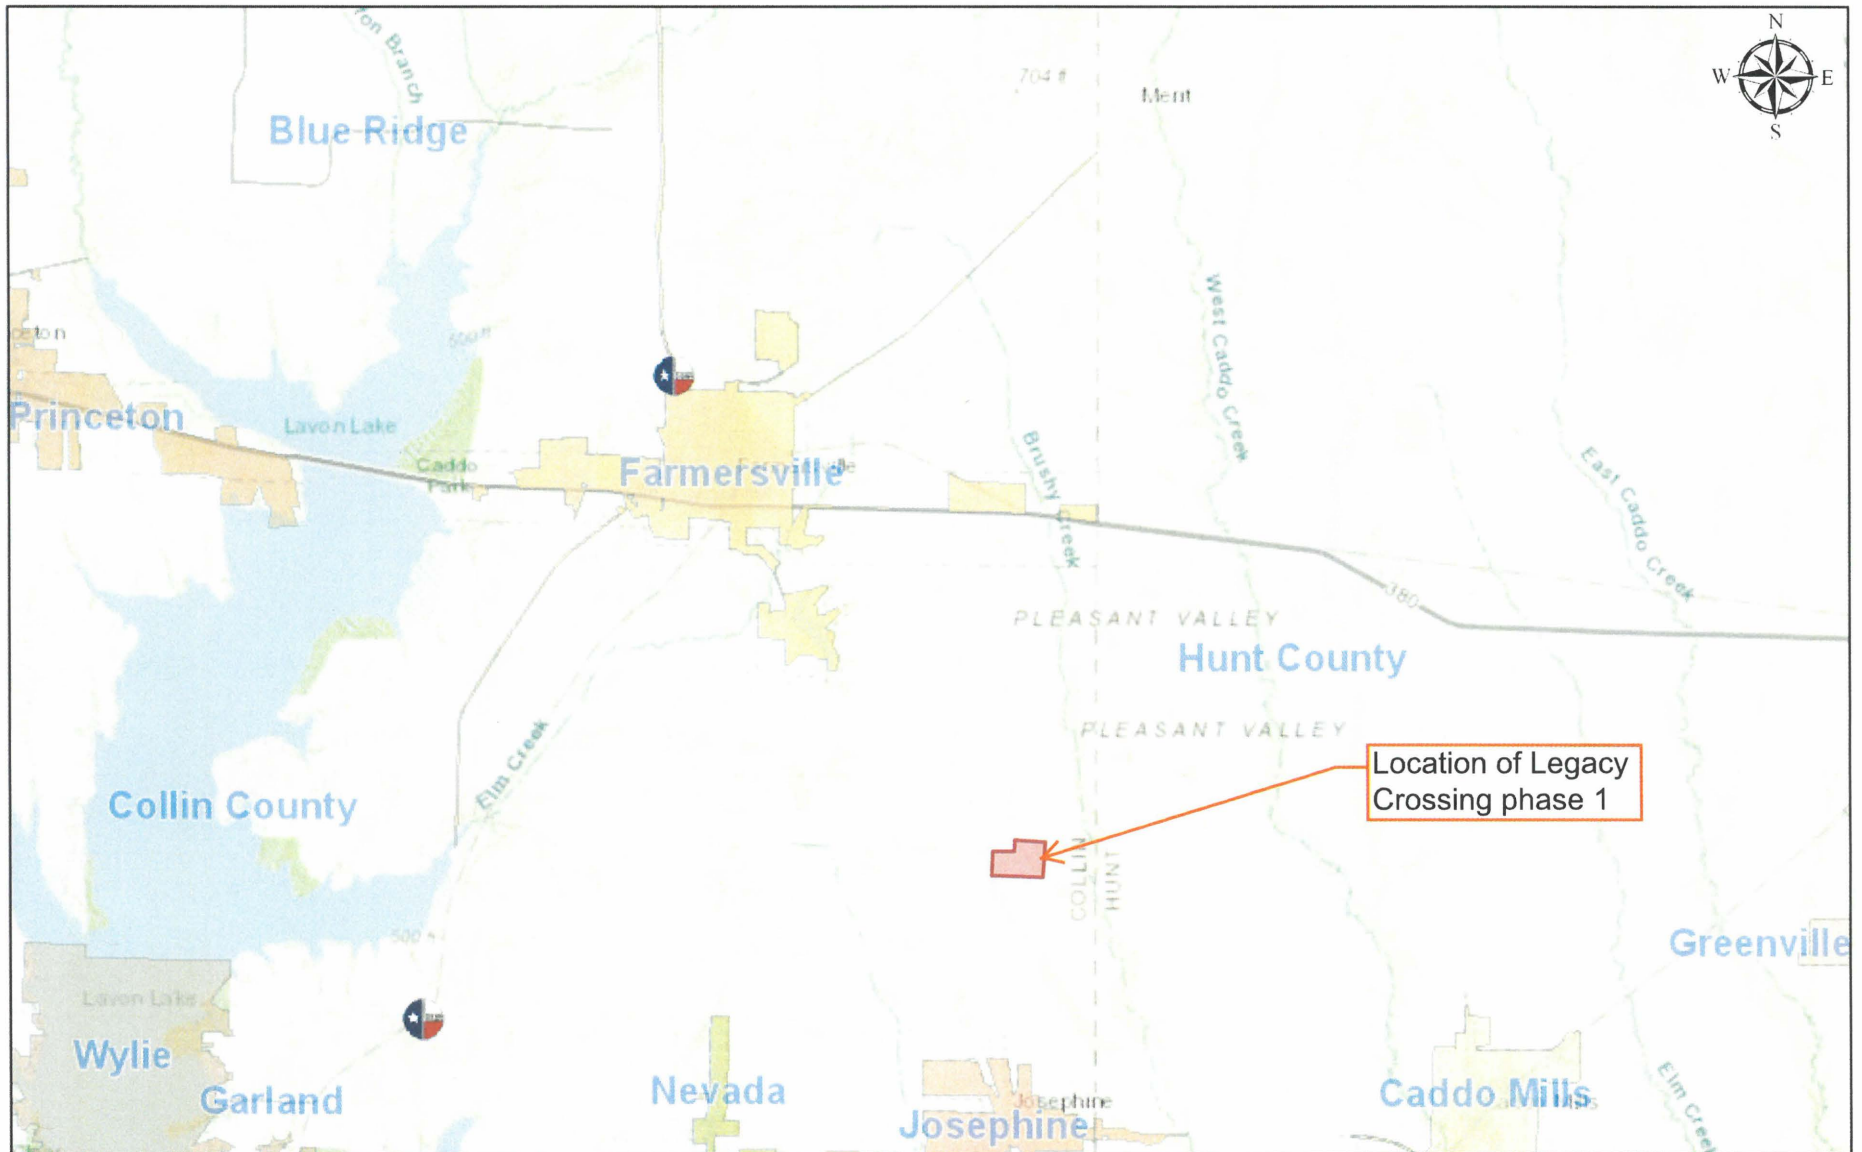

LEGACY CROSSING- HUNT CO. MUD #2

Legacy Crossing is located approximately 4.9 miles southeast of the City of Farmersville, and 2.9 miles north of the City of Josephine, at the intersection of County Roads 647 & 696.